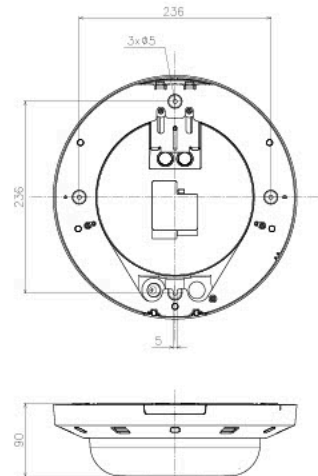

With Attachment Plate

Model number	Dome type	ClearSight coating	Model number	label
WV-S8574L	Clear dome	No		No
WV-S8574LN	Clear dome	Yes		Yes
WV-S8574LG	Smoke dome	No		Yes
WV-S8564L	Clear dome	No		No
WV-S8564LN	Clear dome	Yes		Yes
WV-S8564LG	Smoke dome	No		Yes
WV-S8544L	Clear dome	No		No
WV-S8544LN	Clear dome	Yes		Yes
WV-S8544LG	Smoke dome	No		Yes
WV-S8544	Clear dome	No		No
WV-S8544N	Clear dome	Yes		Yes
WV-S8544G	Smoke dome	No		Yes

側面図/Side-view	投影面積/Projected area
	0.021 (m²)