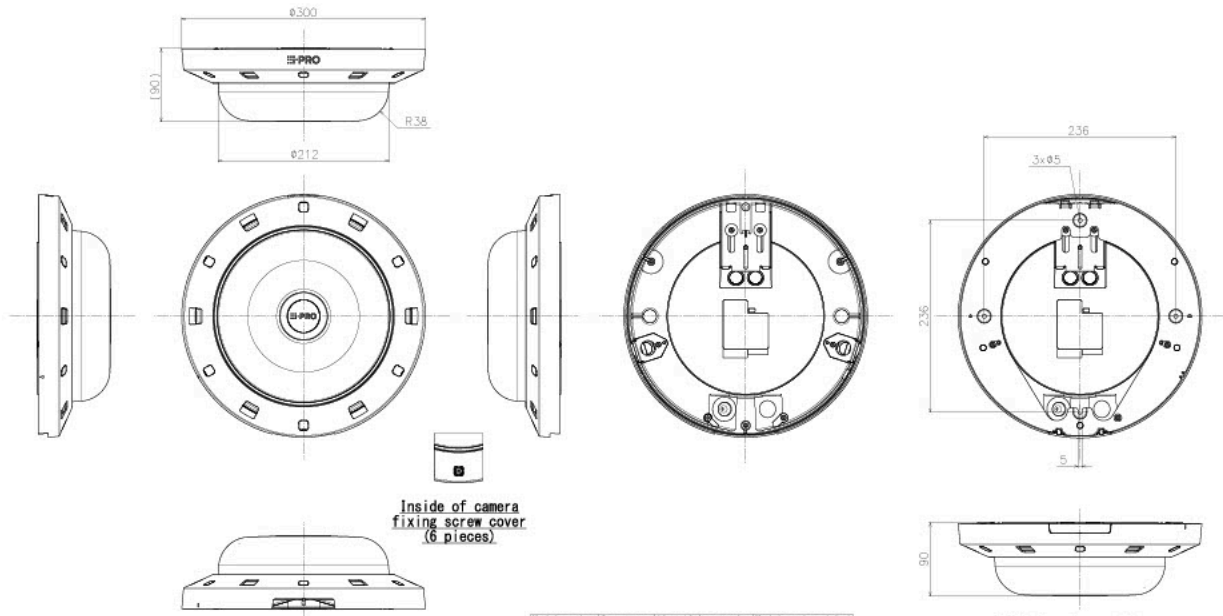

With Attachment Plate

APPEARANCE

Inside of camera fixing screw cover (6 pieces)