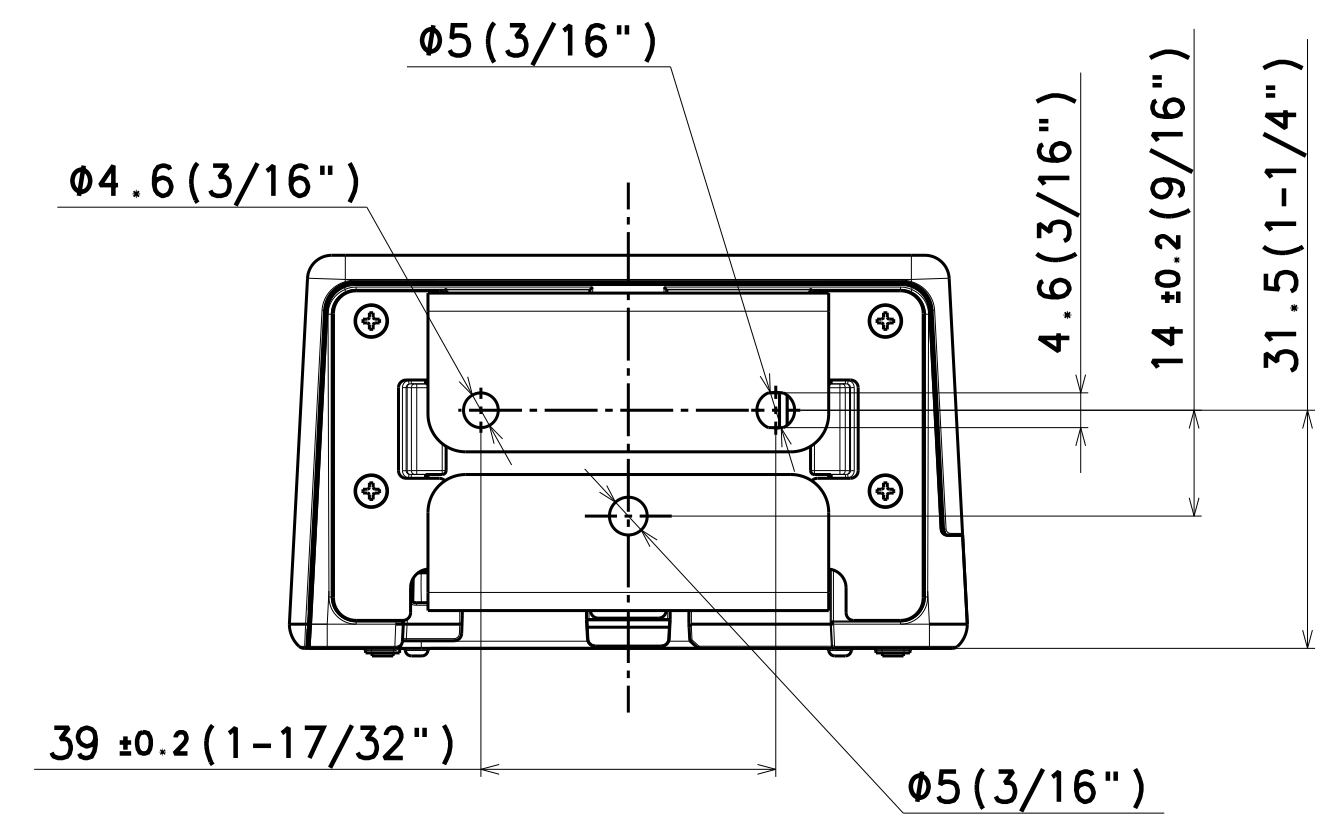

View A

Model number
WV-BWC40C1A
WV-BWC40C1AUX

<Weight>
Approx. 120 g

Unit:mm

with Fixing plate(accessory)

Model number
WV-BWC40C1A
WV-BWC40C1AUX

<Weight>
Approx. 180 g (with Fixing plate)