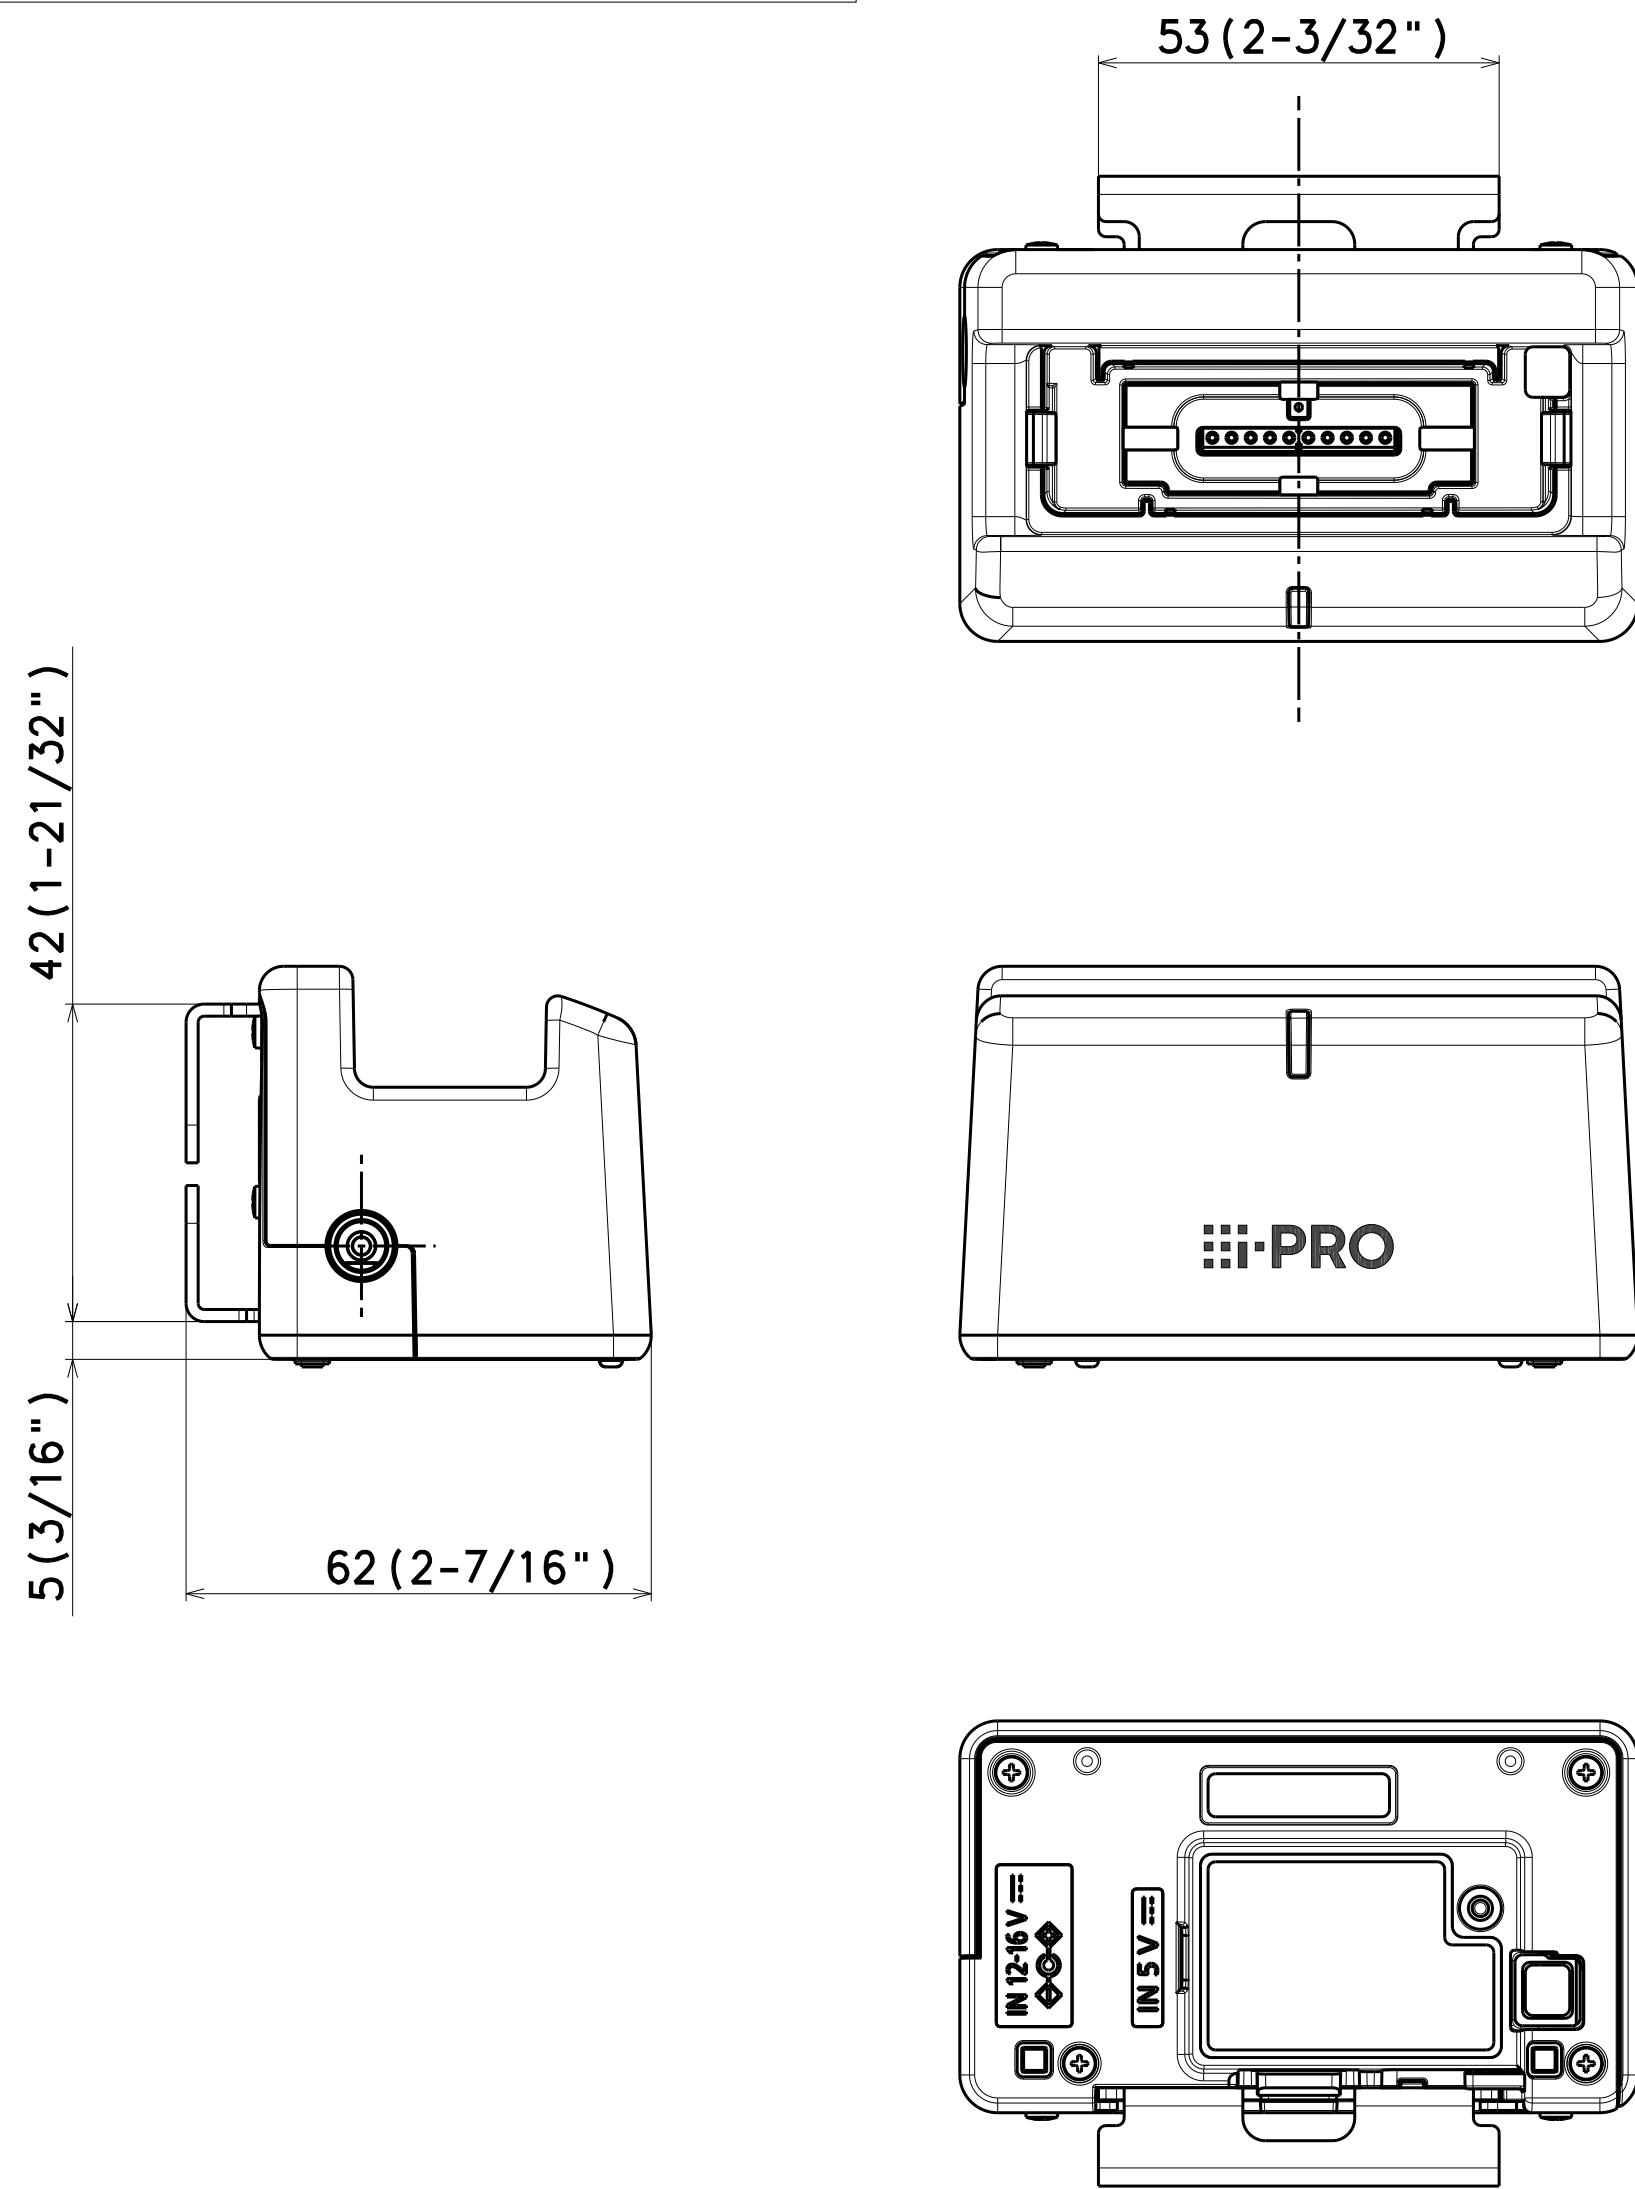

View A

Model number
WV-BWC40C1A
WV-BWC40C1AUX

<Weight>
Approx. 120 g

Unit:mm

with Fixing plate(accessory)

Model number
WV-BWC40C1A
WV-BWC40C1AUX

<Weight>
Approx. 180 g (with Fixing plate)