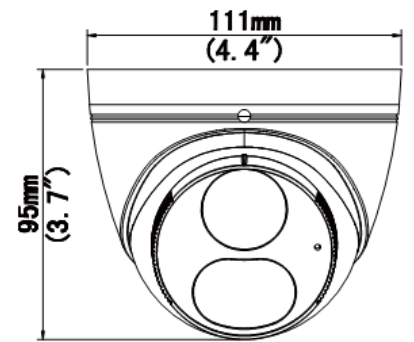

Device	
Image Sensor:	1/2.8", 8.0 Megapixel, Progressive Scan CMOS
Min Illumination:	Color: 0.0025Lux (F1.6, AGC ON) 0Lux with IR
Shutter Time:	Auto/Manual, 1 ~ 1/100000s
Lens:	2.8mm @1.6
WDR:	120dB
S/N	>56dB
Angle of View:	H:106.7°, V: 57.1°, O: 115.7°
Angle Adjustment:	Pan: 0° ~ 360° Tilt: 0° ~ 80° Rotate: 0° ~ 360°
3-Axis Adjustment:	Yes
Day & Night:	IR-Cut Filter with Auto Switch (ICR)
IR Range:	Up to 30m (98ft) IR range
Compression Standard	
Video Compression:	H.265, H.264, MJPEG
Video Bit Rate:	128 Kbps~16 Mbps
Triple Stream:	Yes
Analytics:	Crossline & Intrusion (based on Human Body Detection), Enter Area detection, Leave Area detection, Motion Detection, Tampering Alarm, Audio Detection
Image	
Max. Image Resolution:	3840 x 2160
Frame Rate:	20fps (3840 x 2160)
ROI Codec:	Up to 8 areas
Image Setting:	White Balance, Digital Noise Reduction, Smart IR, Flip, HLC, BLC

Technical Specifications

Network					
Protocols:	IPv4, IPv6, IGMP, ICMP, ARP, TCP, UDP, DHCP, RTP, RTSP, RTCP, RTMP, DNS, DDNS, NTP, FTP, UPnP, HTTP, HTTPS, SMTP, SSL/TLS, 802.1x, SNMP, SSH				
Interface					
Communication Interface:	1 RJ45 10M/100M Base-TX Ethernet				
Edge Storage:	Micro SD, up to 256GB				
Audio:	Built-in Mic & Speaker				
Audio Compression:	G.711				
DORI					
DORI Distance	Lens (mm)	Detect (m)	Observe (m)	Recognize (m)	Identify (m)
	2.8	86.9	34.8	17.4	8.7
General					
Safety	CE: EN 62368-1 UL: UL 62368-1				
EMC	FCC: FCC Part 15 CE-EMC: EN 55032/ EN 55035/ EN IEC 61000-3-2/ EN 61000-3-3				
Operating Conditions:	Temperature: -30°C ~ 60°C (-22°F ~ 140°F), Humidity: ≤95% RH (Non-Condensing)				
Power Consumption:	Max 8.0W				
Power Supply:	DC 12V±25%, PoE (IEEE 802.3af)				
Weather Proof Rating:	IP67				
Vandal Resistant:	-				
Dimensions:	Φ111 x 95mm (Ø4.4" x 3.7")				
Weight:	0.54kg				
Software:	No license required for use with Video Insight Software				
Optional Accessories					
	M-JB-T 	M-WM-JB-MINI 	M-WM-MINI 		
	M-Pendant-Ex 	M-Pendant 	M-PM 		
	M-NPT34 				