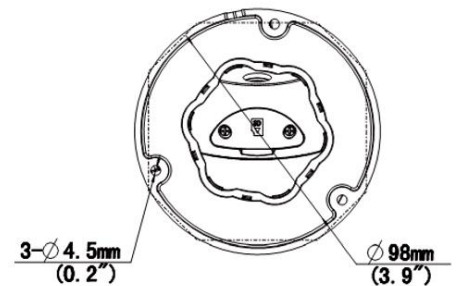

Device	
Image Sensor:	1/2.8", 8.0 Megapixel, Progressive Scan CMOS
Min Illumination:	Color: 0.0025Lux (F1.6, AGC ON) 0Lux with IR
Shutter Time:	Auto/Manual, 1 ~ 1/100000s
Lens:	2.8mm @1.6
WDR:	120dB
S/N	>56dB
Angle of View:	H:106.7°, V: 57.1°, O: 115.7°
Angle Adjustment:	Pan: 0° ~ 360° Tilt: 0° ~ 80° Rotate: 0° ~ 360°
3-Axis Adjustment:	Yes
Day & Night:	IR-Cut Filter with Auto Switch (ICR)
IR Range:	Up to 30m (98ft) IR range
Compression Standard	
Video Compression:	H.265, H.264, MJPEG
Video Bit Rate:	128 Kbps~16 Mbps
Triple Stream:	Yes
Analytics:	Crossline & Intrusion (based on Human Body Detection), Enter Area detection, Leave Area detection, Motion Detection, Tampering Alarm, Audio Detection
Image	
Max. Image Resolution:	3840 x 2160
Frame Rate:	20fps (3840 x 2160)
ROI Codec:	Up to 8 areas
Image Setting:	White Balance, Digital Noise Reduction, Smart IR, Flip, HLC, BLC

Technical Specifications

Network					
Protocols:	IPv4, IPv6, IGMP, ICMP, ARP, TCP, UDP, DHCP, RTP, RTSP, RTCP, RTMP, DNS, DDNS, NTP, FTP, UPnP, HTTP, HTTPS, SMTP, SSL/TLS, 802.1x, SNMP, SSH				
Interface					
Communication Interface:	1 RJ45 10M/100M Base-TX Ethernet				
Edge Storage:	Micro SD, up to 256GB				
Audio:	Built-in Mic & Speaker				
Audio Compression:	G.711				
DORI					
DORI Distance	Lens (mm)	Detect (m)	Observe (m)	Recognize (m)	Identify (m)
	2.8	86.9	34.8	17.4	8.7
General					
Safety	CE: EN 62368-1 UL: UL 62368-1				
EMC	FCC: FCC Part 15 CE-EMC: EN 55032/ EN 55035/ EN IEC 61000-3-2/ EN 61000-3-3				
Operating Conditions:	Temperature: -30°C ~ 60°C (-22°F ~ 140°F), Humidity: ≤95% RH (Non-Condensing)				
Power Consumption:	Max 8.0W				
Power Supply:	DC 12V±25%, PoE (IEEE 802.3af)				
Weather Proof Rating:	IP67				
Vandal Resistant:	-				
Dimensions:	Φ111 x 95mm (Ø4.4" x 3.7")				
Weight:	0.54kg				
Software:	No license required for use with Video Insight Software				
Optional Accessories					
	M-JB-T 	M-WM-JB-MINI 	M-WM-MINI 		
	M-Pendant-Ex 	M-Pendant 	M-PM 		
	M-NPT34 				