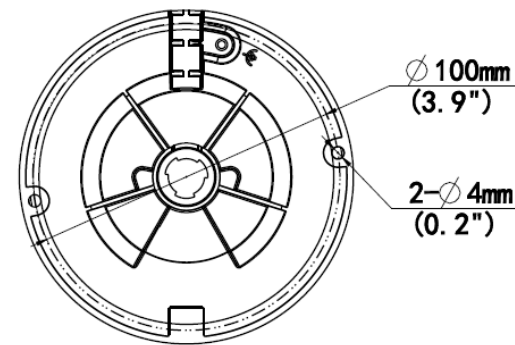

## Technical Specifications

Device	
Image Sensor:	1/2.7", 4.0 Megapixel, Progressive Scan, CMOS
Min Illumination:	Color: 0.003Lux (F1.6, AGC ON)   0Lux with IR on
Shutter Time:	Auto/Manual, 1 ~ 1/100000s
Lens:	2.8mm@F1.6
WDR:	120dB
S/N	>56dB
Angle of View:	H: 112.9°   V: 59.1°   O: 121.2°
Angle Adjustment:	Pan: 8° ~ 360°   Tilt: 0° ~ 68°   Rotate: 10° ~ 360°
3-Axis Adjustment:	Yes
Day & Night:	IR-Cut Filter with Auto Switch (ICR)
IR Range:	Up to 30m (98ft) IR range
Compression Standard	
Video Compression:	H.265, H.264, MJPEG
Video Bit Rate:	128 Kbps~16 Mbps
Dual Stream:	Yes
Analytics:	Crossline, Intrusion (Human Body Detection), Motion Detection, Tampering Alarm, Audio Detection
Image	
Max. Image Resolution:	2688 x 1520
Frame Rate:	25fps (2688 x 1520)
ROI Codec:	Up to 8 Areas
Image Setting:	White Balance, Digital Noise Reduction, Smart IR, Flip, HLC, BLC, defog

## Technical Specifications

Network					
Protocols:	IPv4, IPv6, IGMP, ICMP, ARP, TCP, UDP, DHCP, RTP, RTSP, RTCP, RTMP, DNS, DDNS, NTP, FTP, UPnP, HTTP, HTTPS, SMTP, SSL/TLS, 802.1x, SNMP				
Interface					
Communication Interface:	1 RJ45 10M/100M Base-TX Ethernet				
Edge Storage:	Micro SD, up to 256GB				
Audio Compression:	G.711U, G.711A				
DORI					
DORI Distance	Lens (mm)	Detect (m)	Observe (m)	Recognize (m)	Identify (m)
	2.8	63.0	25.2	12.6	6.3
General					
Safety	CE: EN 62368-1 UL: UL 62368-1				
EMC	FCC: FCC Part 15 CE-EMC: EN 55032/ EN 55035/ EN IEC 61000-3-2/ EN 61000-3-3				
Operating Conditions:	Temperature: -30°C ~ 60°C (-22°F ~ 140°F), Humidity: ≤95% RH (Non-Condensing)				
Power Consumption:	Max 4.5W				
Power Supply:	DC 12V±25%, PoE (IEEE 802.3af)				
Weather Proof Rating:	IP67				
Vandal Resistant:	IK10				
Dimensions:	Φ109 x 83mm (Ø4.3" x 3.2")				
Weight:	0.36kg (0.79lb)				
Software:	No license required for use with Video Insight Software				
Optional Accessories					
	M-JB-MINI 	M-WM-JB-MINI 	M-PM 		
	M-Pendant-Ex 	M-Pendant 			