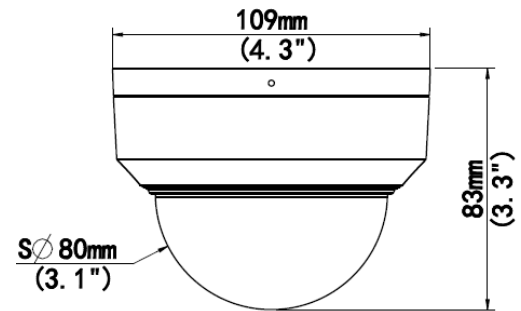

## Technical Specifications

Device	
Image Sensor:	1/2.7", 4.0 Megapixel, Progressive Scan, CMOS
Min Illumination:	Color: 0.003Lux (F1.6, AGC ON)   0Lux with IR on
Shutter Time:	Auto/Manual, 1 ~ 1/100000s
Lens:	2.8mm@F1.6
WDR:	120dB
S/N	>56dB
Angle of View:	H: 112.9°   V: 59.1°   O: 121.2°
Angle Adjustment:	Pan: 8° ~ 360°   Tilt: 0° ~ 68°   Rotate: 10° ~ 360°
3-Axis Adjustment:	Yes
Day & Night:	IR-Cut Filter with Auto Switch (ICR)
IR Range:	Up to 30m (98ft) IR range
Compression Standard	
Video Compression:	H.265, H.264, MJPEG
Video Bit Rate:	128 Kbps~16 Mbps
Dual Stream:	Yes
Analytics:	Crossline, Intrusion (Human Body Detection), Motion Detection, Tampering Alarm, Audio Detection
Image	
Max. Image Resolution:	2688 x 1520
Frame Rate:	25fps (2688 x 1520)
ROI Codec:	Up to 8 Areas
Image Setting:	White Balance, Digital Noise Reduction, Smart IR, Flip, HLC, BLC, defog

## Technical Specifications

Network					
Protocols:	IPv4, IPv6, IGMP, ICMP, ARP, TCP, UDP, DHCP, RTP, RTSP, RTCP, RTMP, DNS, DDNS, NTP, FTP, UPnP, HTTP, HTTPS, SMTP, SSL/TLS, 802.1x, SNMP				
Interface					
Communication Interface:	1 RJ45 10M/100M Base-TX Ethernet				
Edge Storage:	Micro SD, up to 256GB				
Audio Compression:	G.711U, G.711A				
DORI					
DORI Distance	Lens (mm)	Detect (m)	Observe (m)	Recognize (m)	Identify (m)
	2.8	63.0	25.2	12.6	6.3
General					
Safety	CE: EN 62368-1 UL: UL 62368-1				
EMC	FCC: FCC Part 15 CE-EMC: EN 55032/ EN 55035/ EN IEC 61000-3-2/ EN 61000-3-3				
Operating Conditions:	Temperature: -30°C ~ 60°C (-22°F ~ 140°F), Humidity: ≤95% RH (Non-Condensing)				
Power Consumption:	Max 4.5W				
Power Supply:	DC 12V±25%, PoE (IEEE 802.3af)				
Weather Proof Rating:	IP67				
Vandal Resistant:	IK10				
Dimensions:	Φ109 x 83mm (Ø4.3" x 3.2")				
Weight:	0.36kg (0.79lb)				
Software:	No license required for use with Video Insight Software				
Optional Accessories					
	M-JB-MINI 	M-WM-JB-MINI 	M-PM 		
	M-Pendant-Ex 	M-Pendant 			