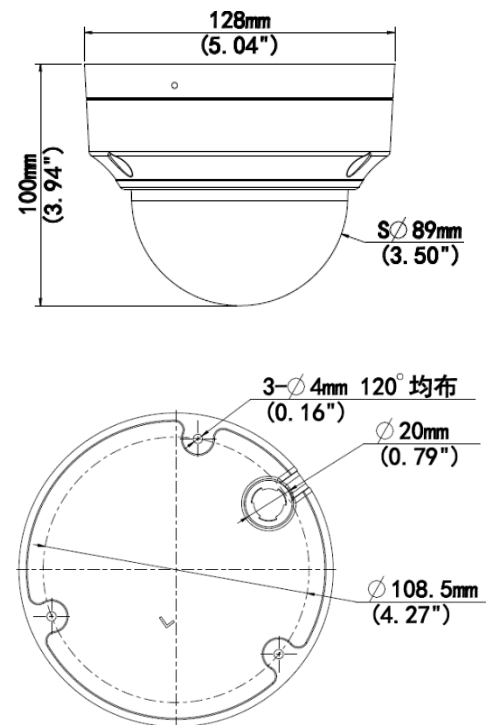

### Technical Specifications

Device	
Image Sensor:	1 / 2.7" Progressive Scan CMOS
Min Illumination:	Color: 0.005Lux (F1.6, AGC ON)   0Lux with IR
Shutter Time:	Auto/Manual, 1 ~ 1/100000s
Lens:	2.8 ~ 12mm, AF automatic focusing and motorized zoom lens
WDR:	120 dB
S/N:	>52dB
Angle of View:	H:108.05°~ 32.59° V:56.81°~ 18.36° O:111.91°~36.53°
Angle Adjustment:	Pan: 3° ~ 360°   Tilt: 0° ~ 70°   Rotate: 3° ~ 360°
Day & Night:	IR-Cut Filter with Auto Switch (ICR)
IR Range:	Up to 40m (131ft) IR range
Compression Standard	
Video Compression:	H.265, H.264, MJPEG
Video Bit Rate:	128 Kbps~6 Mbps
Two Stream:	Yes
Analytics:	Cross line, intrusion (based on human body detection) motion detection, tampering alarm, audio detection
Image	
Max. Image Resolution:	1920 x 1080
Frame Rate:	30fps (1920 x 1080)
ROI Codec:	Up to 8 areas
Image Setting:	White Balance, Digital Noise Reduction, Smart IR, Flip, HLC, BLC

## Technical Specifications

Network					
Protocols:	IPv4, IGMP, ICMP, ARP, TCP, UDP, DHCP, RTP, RTSP, RTCP, RTMP, DNS, DDNS, NTP, UPnP, HTTP, HTTPS, SMTP, SSL/TLS, QoS, SNMP				
Interface					
Communication Interface:	10M/100M Base-TX Ethernet				
Edge Storage	Micro SD, up to 128GB				
Audio Compression	G.711				
DORI					
DORI Distance	Lens (mm)	Detect (m)	Observe (m)	Recognize (m)	Identify (m)
	2.8	42.0	16.8	8.4	4.2
	12	180.0	72.0	36.0	18.0
General					
Safety	CE: EN 60950-1 UL: UL60950-1				
EMC	FCC: FCC Part 15 CE-EMC: EN 55032/ EN 55035/ EN IEC 61000-3-2/ EN 61000-3-3 / IEC 60950-1				
Operating Conditions:	Temperature: -30°C~60°C(-22°F~140°F), Humidity: ≤95%RH(Non-Condensing)				
Power Consumption:	Max 7.5 W				
Power Supply:	DC 12V±25%, PoE (IEEE 802.3af)				
Weatherproof Rating:	IP67				
Vandal Resistant:	IK10				
Dimensions:	Φ128mm x 100mm (Ø5.04" x 3.94")				
Net Weight:	0.75kg				
Software:	No license required for use with Video Insight Software				
Optional Accessories					
	M-JB-T 	M-WM-T 	M-PM 		
	M-NPT34 	M-Pendant 	M-Pendant-Ex 