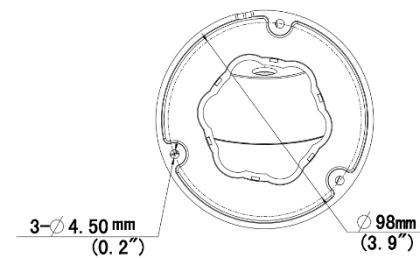

## Technical Specifications

Device	
Image Sensor:	1 / 2.8" Progressive Scan CMOS
Min Illumination:	Color: 0.01Lux (F2.0, AGC ON)   0Lux with IR
Shutter Time:	Auto/Manual, 1 ~ 1/100000s
Lens:	2.8mm@F2.0
WDR:	52 dB
S/N:	>52dB
Angle of View:	H: 106.7°, V: 57.1°, O: 115.7°
Angle Adjustment:	Pan: 0° ~ 360°   Tilt: 0° ~ 80°   Rotate: 0° ~ 360°
3-Axis Adjustment:	Yes
Day & Night:	IR-Cut Filter with Auto Switch (ICR)
IR Range:	Up to 30m (98ft) IR range
Compression Standard	
Video Compression:	H.265, H.264
Video Bit Rate:	128 Kbps ~ 6 Mbps
Two Stream:	Yes
Analytics:	Motion Detection
Image	
Max. Image Resolution:	1920 x 1080
Frame Rate:	30fps (1920 x 1080)
ROI Codec:	Up to 8 areas
Image Setting:	White Balance, Digital Noise Reduction, Smart IR, Flip, HLC, BLC

## Technical Specifications

Network					
Protocols:	IPv4, IGMP, ICMP, TCP, UDP, DHCP, RTP, RTSP, RTCP, DNS, DDNS, NTP, UPnP, HTTP				
Interface					
Communication Interface:	10M/100M Base-TX Ethernet				
DORI					
	Lens (mm)	Detect (m)	Observe (m)	Recognize (m)	Identify (m)
	2.8	43.4	17.4	8.7	4.3
General					
Safety	CE: EN 62368-1 UL: UL 62368-1				
EMC	FCC: FCC Part 15 CE-EMC: EN 55032/ EN 55035/ EN IEC 61000-3-2/ EN 61000-3-3				
Operating Conditions:	Temperature: -30°C~60°C (-22°F~140°F), Humidity: ≤95%RH (Non-Condensing)				
Power Consumption:	Max 5.0 W				
Power Supply:	DC 12V±25%, PoE (IEEE 802.3af)				
Weatherproof Rating:	IP67				
Dimensions:	Φ111 x 95mm (Φ4.4" x 3.8")				
Net Weight:	0.29kg (0.64lb)				
Software:	No license required for use with Video Insight Software				
Optional Accessories	<div style="display: flex; flex-wrap: wrap; justify-content: space-around; text-align: center;"> <div style="width: 30%;"> <p>M-JB-T2</p>  </div> <div style="width: 30%;"> <p>M-WM-JB-MINI</p>  </div> <div style="width: 30%;"> <p>M-WM-MINI</p>  </div> <div style="width: 30%;"> <p>M-PM</p>  </div> <div style="width: 30%;"> <p>M-NPT34</p>  </div> <div style="width: 30%;"> <p>M-Pendant-Ex</p>  </div> </div>				