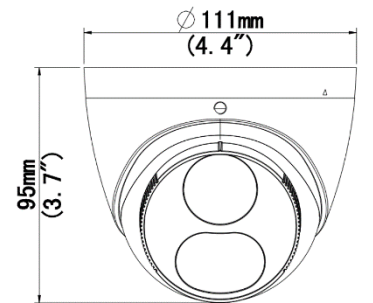

## Technical Specifications

Device	
Image Sensor:	1 / 2.8" Progressive Scan CMOS
Min Illumination:	Color: 0.01Lux (F2.0, AGC ON)   0Lux with IR
Shutter Time:	Auto/Manual, 1 ~ 1/100000s
Lens:	2.8mm@F2.0
WDR:	52 dB
S/N:	>52dB
Angle of View:	H: 106.7°, V: 57.1°, O: 115.7°
Angle Adjustment:	Pan: 0° ~ 360°   Tilt: 0° ~ 80°   Rotate: 0° ~ 360°
3-Axis Adjustment:	Yes
Day & Night:	IR-Cut Filter with Auto Switch (ICR)
IR Range:	Up to 30m (98ft) IR range
Compression Standard	
Video Compression:	H.265, H.264
Video Bit Rate:	128 Kbps ~ 6 Mbps
Two Stream:	Yes
Analytics:	Motion Detection
Image	
Max. Image Resolution:	1920 x 1080
Frame Rate:	30fps (1920 x 1080)
ROI Codec:	Up to 8 areas
Image Setting:	White Balance, Digital Noise Reduction, Smart IR, Flip, HLC, BLC

## Technical Specifications

Network					
Protocols:	IPv4, IGMP, ICMP, TCP, UDP, DHCP, RTP, RTSP, RTCP, DNS, DDNS, NTP, UPnP, HTTP				
Interface					
Communication Interface:	10M/100M Base-TX Ethernet				
DORI					
	Lens (mm)	Detect (m)	Observe (m)	Recognize (m)	Identify (m)
	2.8	43.4	17.4	8.7	4.3
General					
Safety	CE: EN 62368-1 UL: UL 62368-1				
EMC	FCC: FCC Part 15 CE-EMC: EN 55032/ EN 55035/ EN IEC 61000-3-2/ EN 61000-3-3				
Operating Conditions:	Temperature: -30°C~60°C (-22°F~140°F), Humidity: ≤95%RH (Non-Condensing)				
Power Consumption:	Max 5.0 W				
Power Supply:	DC 12V±25%, PoE (IEEE 802.3af)				
Weatherproof Rating:	IP67				
Dimensions:	Φ111 x 95mm (Φ4.4" x 3.8")				
Net Weight:	0.29kg (0.64lb)				
Software:	No license required for use with Video Insight Software				
Optional Accessories	<div style="display: flex; flex-wrap: wrap; justify-content: space-around; text-align: center;"> <div style="width: 30%;"> <p>M-JB-T2</p>  </div> <div style="width: 30%;"> <p>M-WM-JB-MINI</p>  </div> <div style="width: 30%;"> <p>M-WM-MINI</p>  </div> <div style="width: 30%;"> <p>M-PM</p>  </div> <div style="width: 30%;"> <p>M-NPT34</p>  </div> <div style="width: 30%;"> <p>M-Pendant-Ex</p>  </div> </div>				