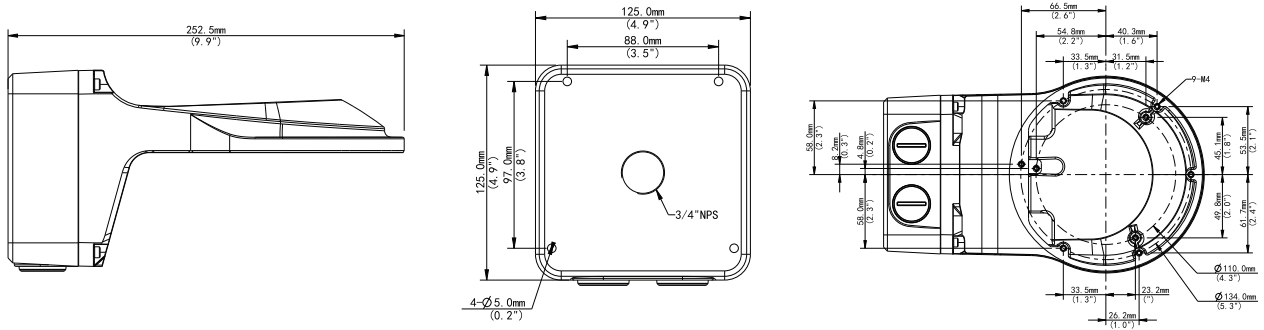

## Technical Specifications

Application	Wall installation for fixed dome (Extra back outlet)
Dimensions	Φ125mm*125mm*252.5mm (4.92" x 4.92"x 9.94")
Weight	0.98kg(2.16lb)
Material	Aluminum alloy

## Dimensions

R010422 | Product specifications and availability are subject to change without notice.

© i-PRO Co., Ltd. All Rights Reserved. i-PRO, Viewnetcam.com, Advitia, VideoInsight, CloUDE, and Unified Digital Evidence are registered trademarks or trademarks of i-PRO Co., Ltd. or i-PRO Americas Inc. in various jurisdictions. All other trademarks are the property of their respective owners.