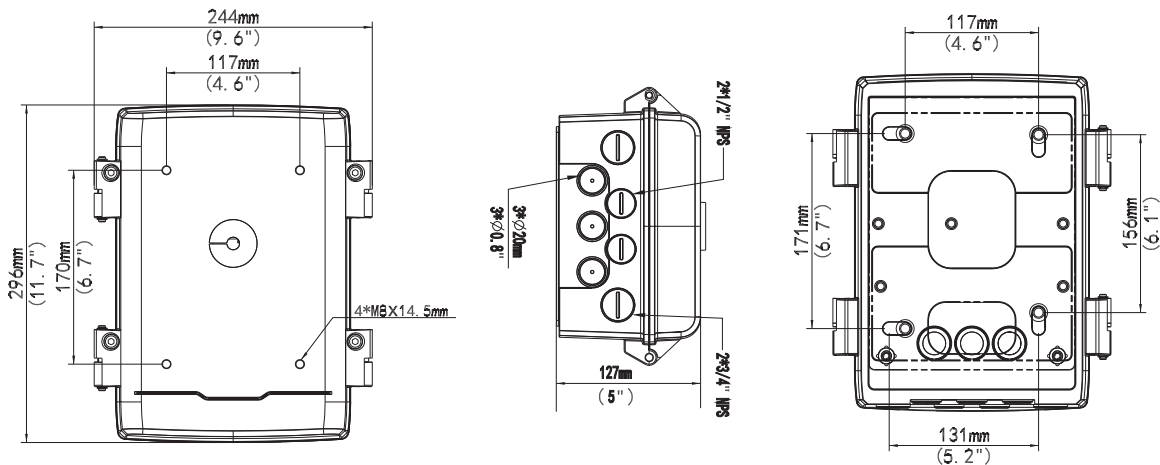

Technical Specifications

Application	Outdoor or indoor cable junction box for PTZ dome series
Dimensions	296mm x 244mm x 127mm (11.7" x 9.6" x 5")
Weight	2.5kg (5.5lb)
Material	Aluminum alloy

Dimensions