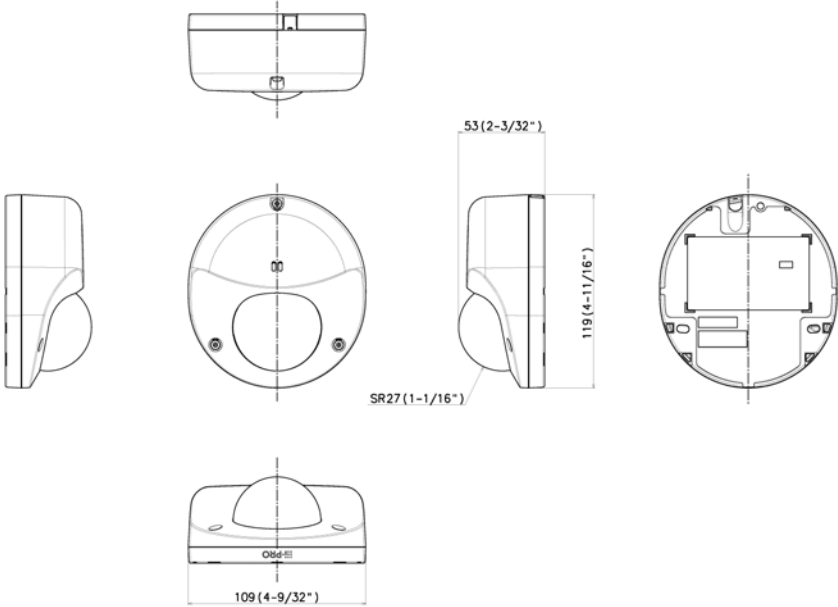

WV-QCL101-W
Mount Bracket

WV-QCN500-W
Mount Bracket

WV-QJB500-W
Mount Bracket

WV-QJB502A-W
Mount Bracket

WV-QPL500-W
Mount Bracket

WV-QWL500-W
Mount Bracket

APPEARANCE

Mass : Approx. 550 g (1.21 lbs)