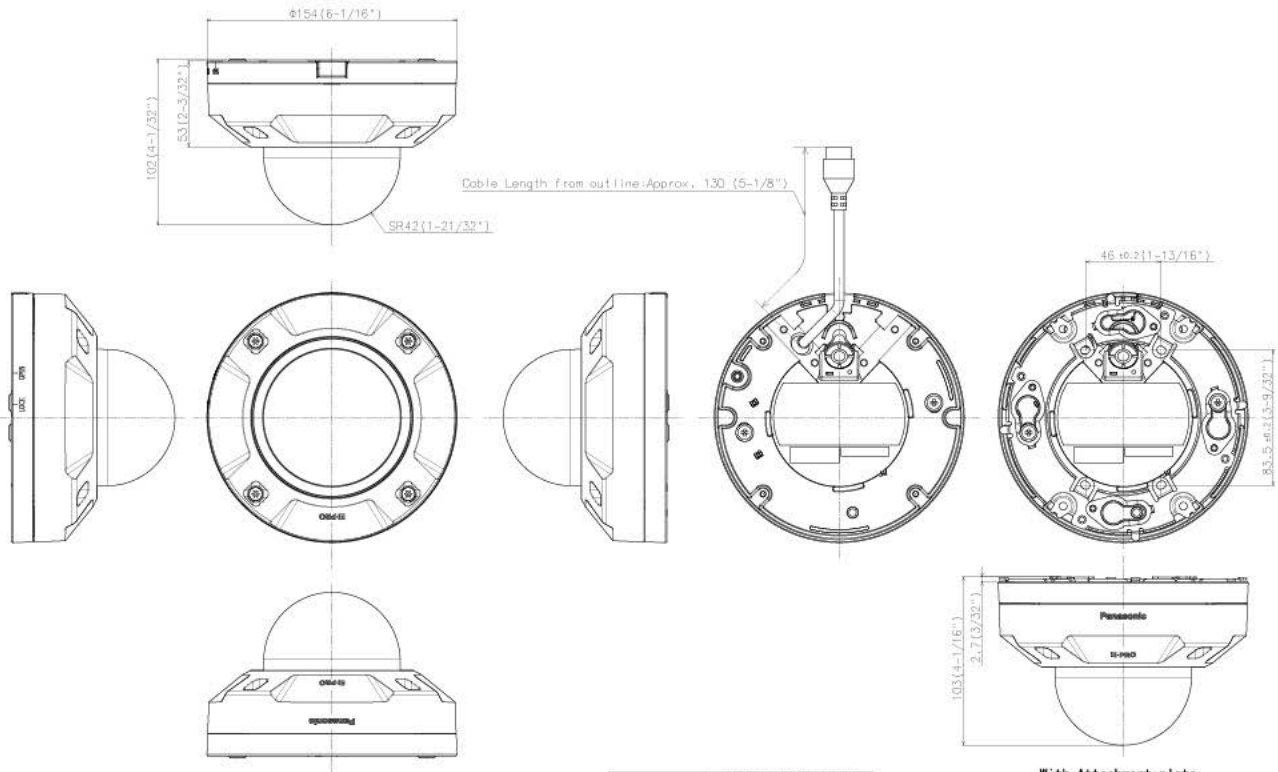

WV-QCN500-W
Mount Bracket

WV-QCL501-W
Mount Bracket

WV-QCL101-W
Mount Bracket

WV-QCL100-W
Mount Bracket

WV-QAT501-W
Attachment Pipe
Bracket

WV-QAT500-W
Attachment pipe

WV-Q105A
Mount Bracket

PWM485W
Wall Mount and Shroud

PS485AW
Shroud

PPRM35AW
Parapet Mount Bracket

PAPM4W
Pole Mount Bracket

PACA4W
Corner Mount Adapter
Bracket

WV-CW7SN
Dome cover

WV-CW7S
Dome cover

WV-CW7CN
Dome cover

APPEARANCE

侧面图/Side-view 投影面积/Projected area
 0.011 (m²)
 Mass : Approx. 1.0 kg (2.2 lb) (When using the Attachment plate)

With Attachment plate
 WV-U2532LA