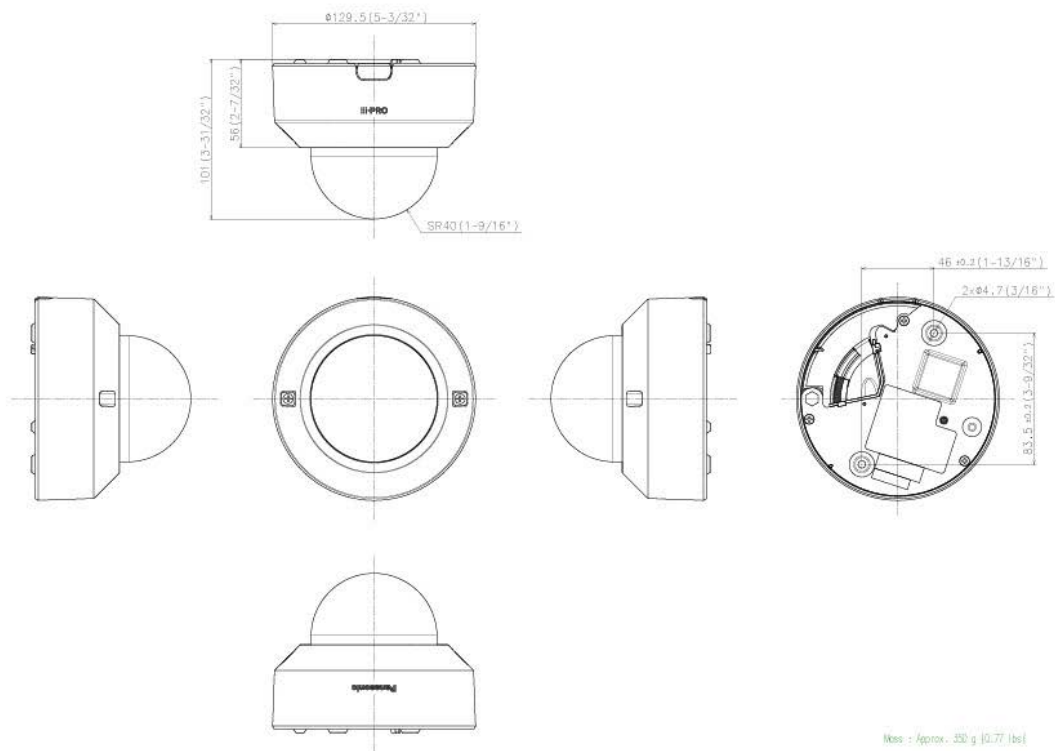

WV-QCL100-W
Mount Bracket

WV-QAT501-W
Attachment Pipe
Bracket

WV-QAT500-W
Attachment pipe

WV-Q105A
Mount Bracket

APPEARANCE

Mass - Approx. 350 g (10.77 lbs)
WV-U2132LA