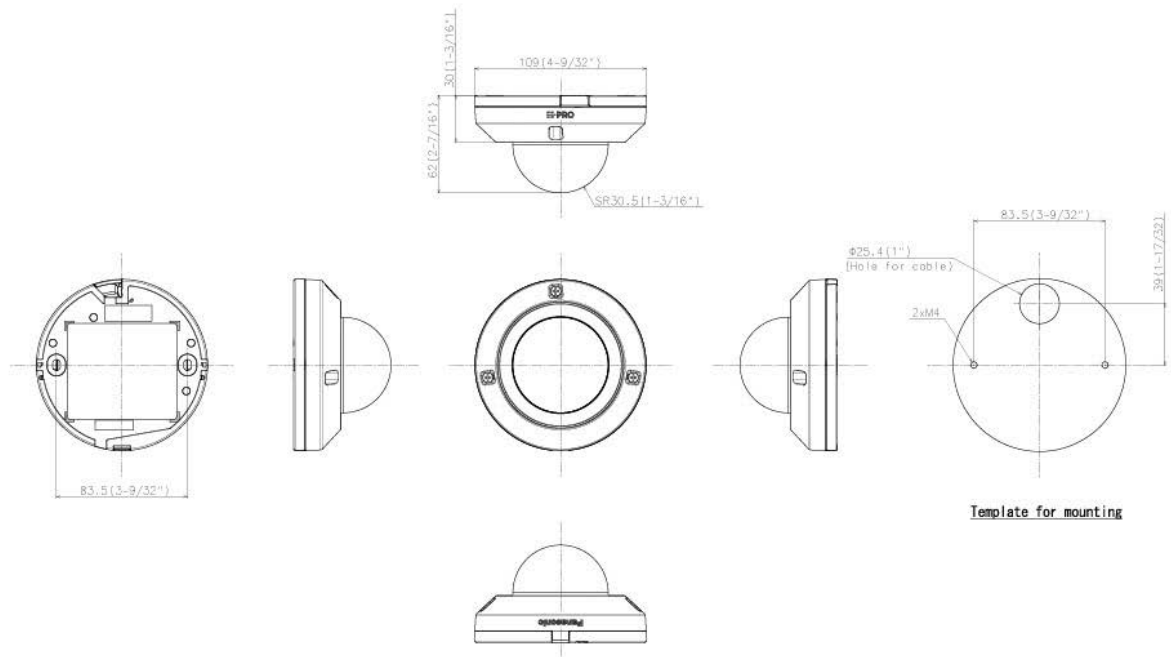

APPEARANCE

Mass : Approx. 250 g (10.35 lbs)

WV-U2130LA