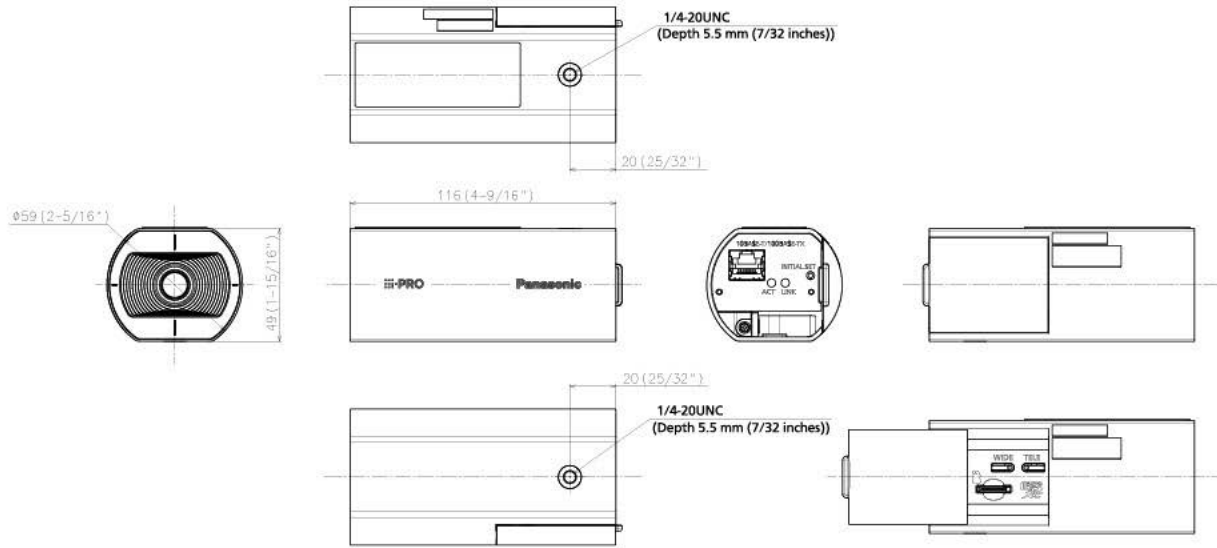

APPEARANCE

Mass : Approx. 200 g [0.44 lbs]

WV-U1142A