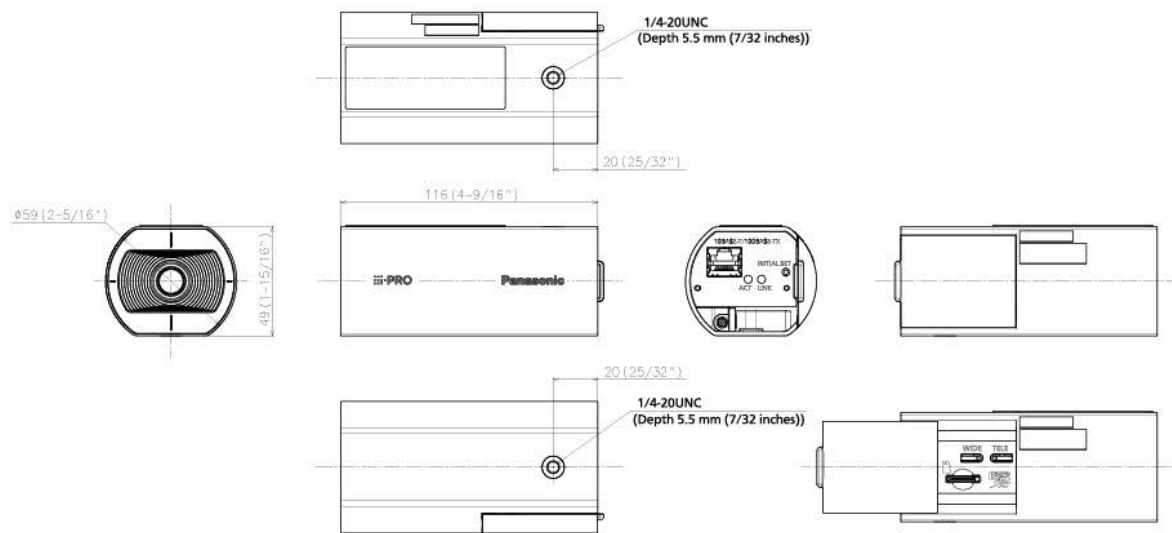

APPEARANCE

Mass : Approx. 200 g (0.44 lbs)

WV-U1142A