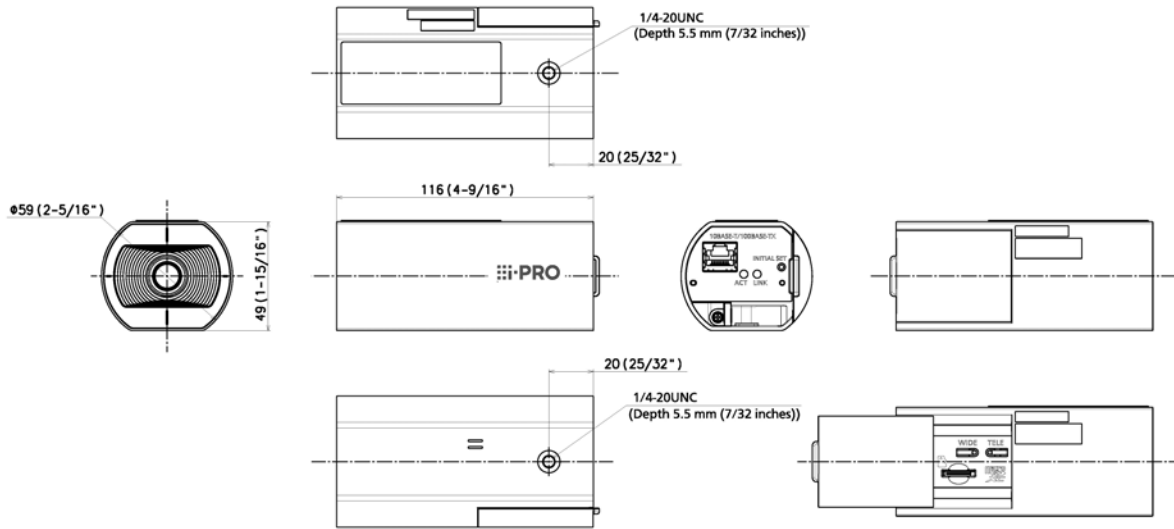

Dimensions *Installing using the base bracket	59 mm (W) x 49 mm (H) x 116 mm (D) {2-5/16 inches (W) x 1-15/16 inches (H) x 4-9/16 inches (D)} (excluding side cover)
Mass (approx.)	Approx. 165 g { 0.36 lbs.}
Finish	Main body : PC / ABS resin, i-PRO white

APPEARANCE

Mass : Approx. 155 g [0.34 lbs]

Unit:mm