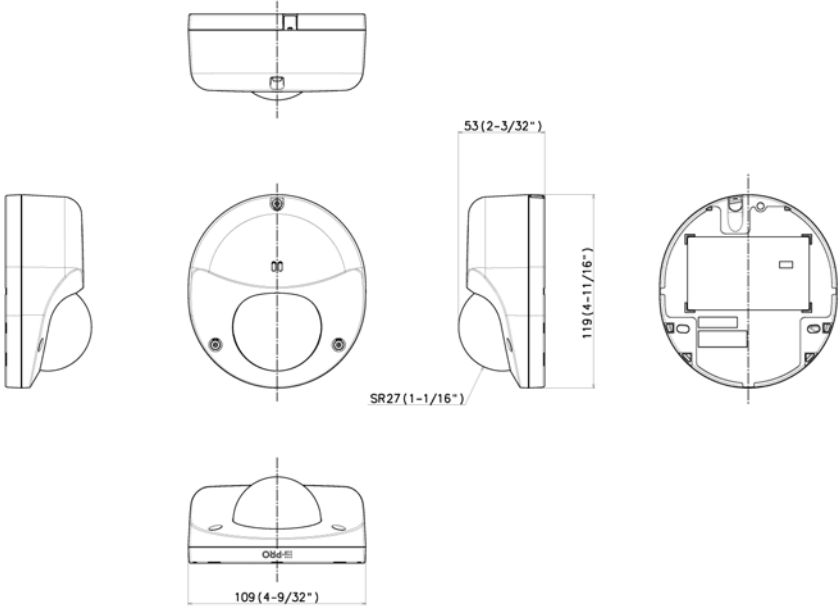

Mass : Approx. 550 g (1.21 lbs)

Unit: mm