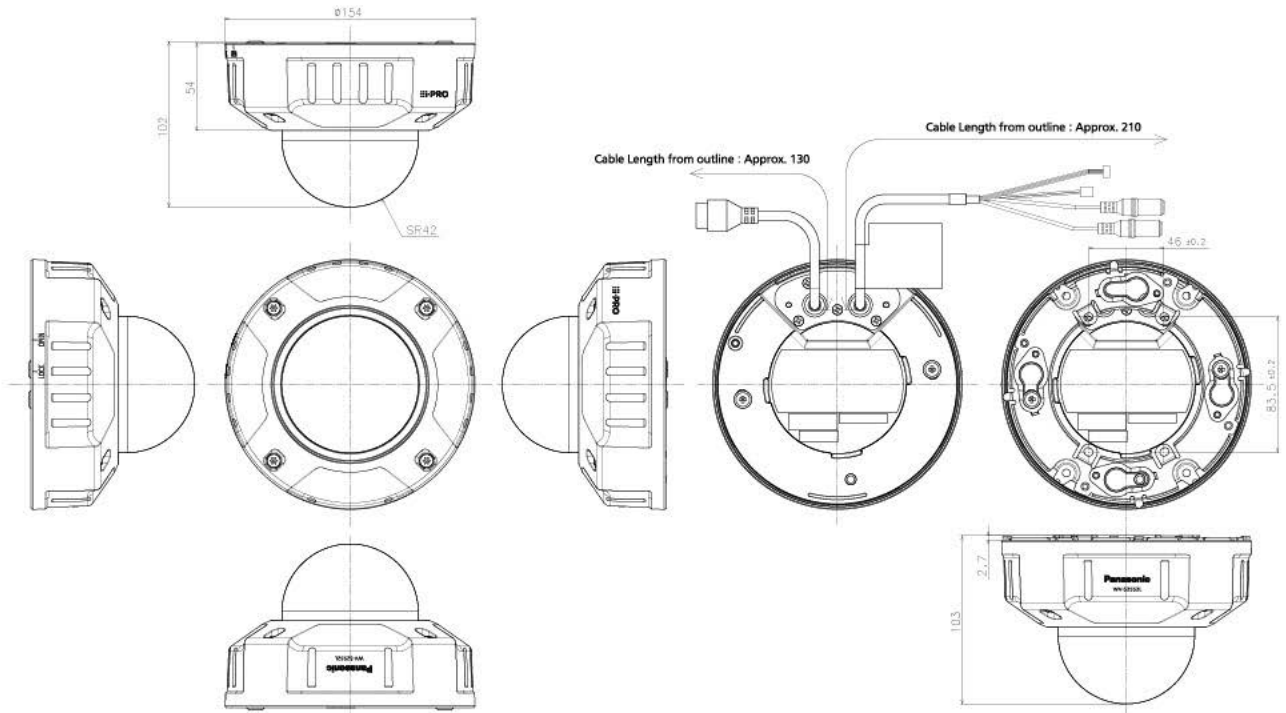

APPEARANCE

投影面積/Projected area
横断面/Side-view 0.911(m²)

With Attachment plate

WV-S2552L