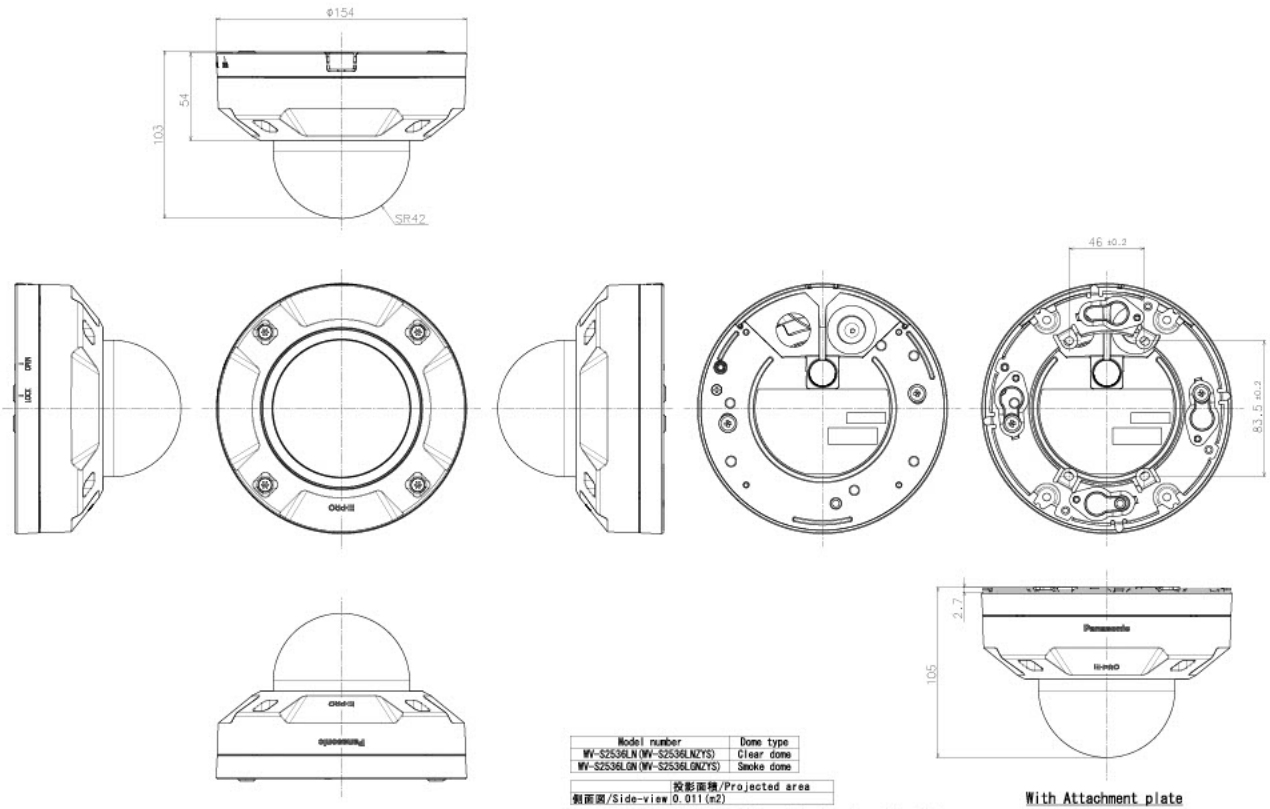

APPEARANCE

Model number	Done type
WV-S2536LN (WV-S2536LNZYS)	Clear dome
WV-S2536LGN (WV-S2536LGNZYS)	Smoke dome

投影面積/Projected area

側面図/Side-view 0.011 (m2)

Mass : Approx. 1.1 kg [2.43 lbs] (Excluding attachment for the conduit portion)