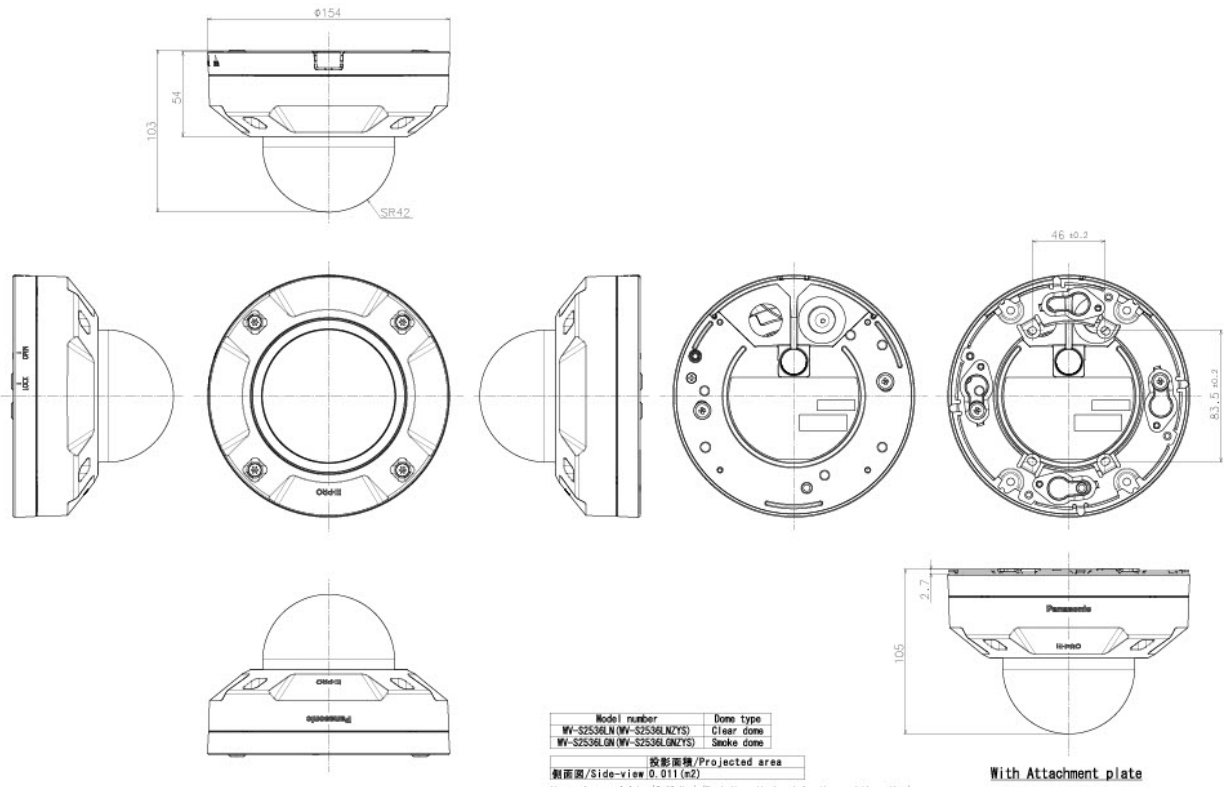

APPEARANCE

Model number	Smoke type
WV-S2536LN (WV-S2536LNZY5)	Clear smoke
WV-S2536LGN (WV-S2536LGNZY5)	Smoke smoke

投影面積/Projected area
側面圖/Side-view 0.011 (m²)

Mass : Approx. 1.1 kg [2.43 lbs] [Excluding attachment for the conduit portion]

With Attachment plate