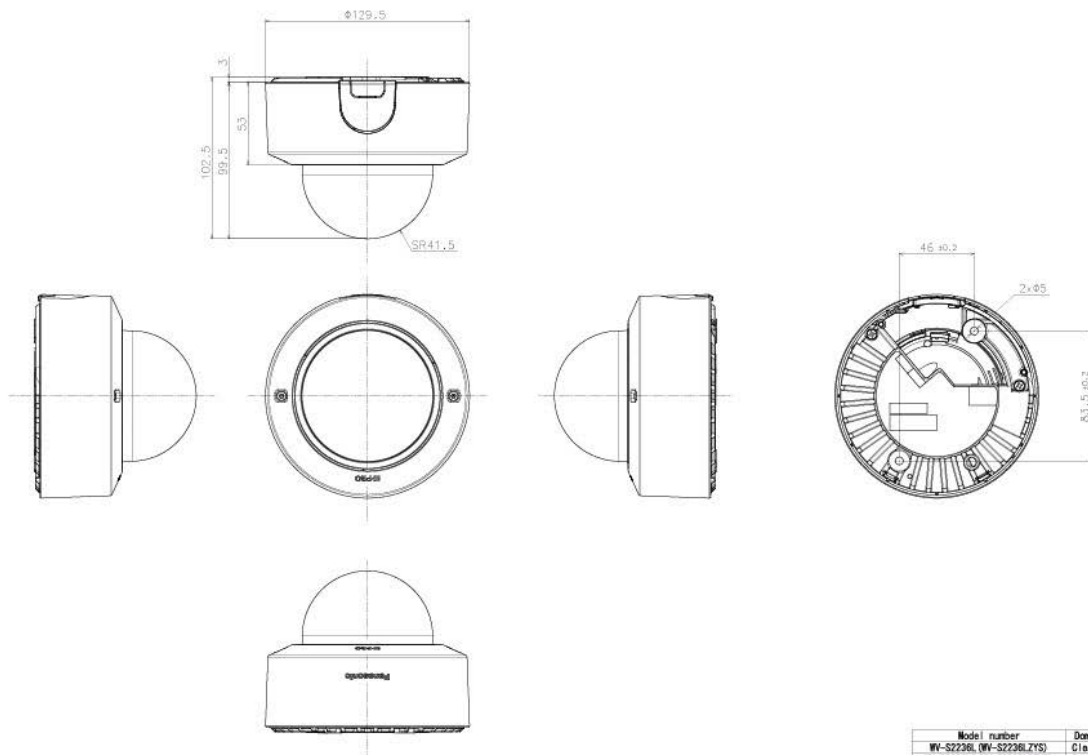

APPEARANCE

Model number	Alarm Type
WV-S2236L (WV-S2236L.2YS)	C (ear-down)
WV-S2236L.G (WV-S2236L.G.2YS)	Smoke-down

Weight : Approx. 570 g (11.26 lbs)