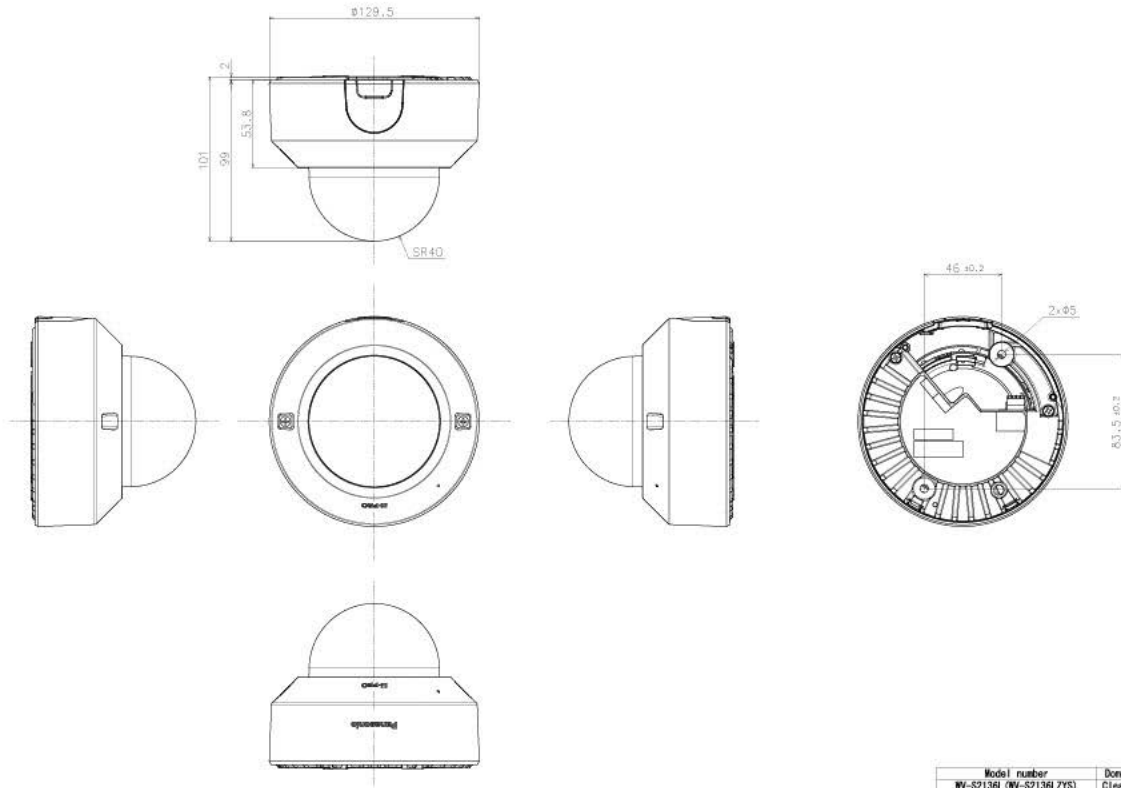

APPEARANCE