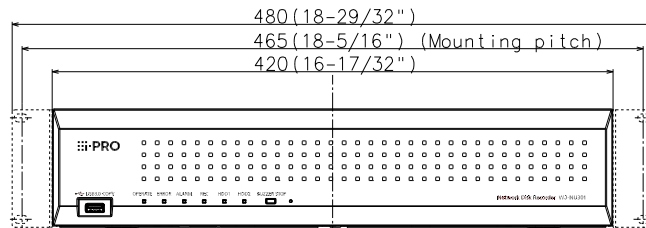

[Accessory Selector \(i-pro.com\)](https://i-pro.com).

WV-QRM201

Wall mounting

285 (11-7/32")
300 (11-13/16")

15 (19/32")

480 (18-29/32")
465 (18-5/16") (Mounting pitch)
420 (16-17/32")

76 (3")
188 (3-15/32")