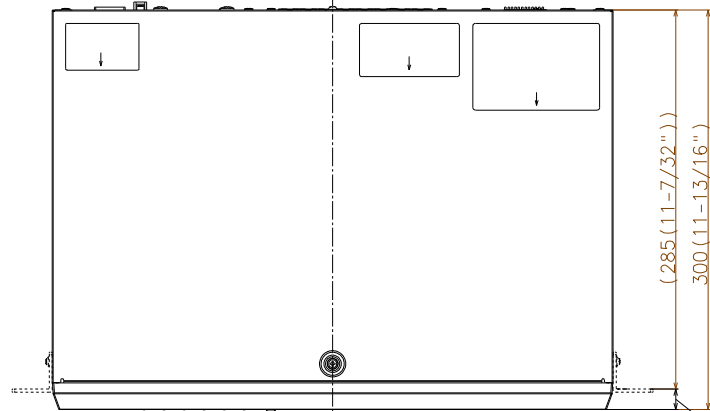

[Accessory Selector \(i-pro.com\)](https://i-pro.com).

WV-QRM201

Wall mounting

285 (11-7/32")
300 (11-13/16")

15 (19/32")

480 (18-29/32")
465 (18-5/16") (Mounting pitch)
420 (16-17/32")

76 (3")
188 (3-15/32")