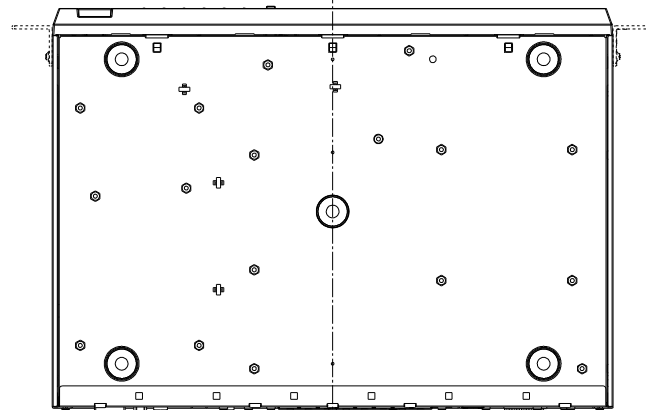

WJ-NU301KP
WJ-NU301KG