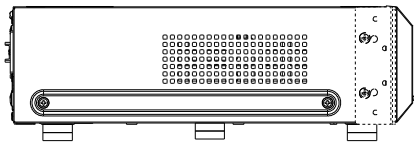

WJ-NU301KP
WJ-NU301KG