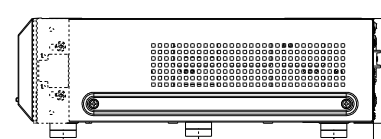

Dimensions	420 mm(W) x 88 mm(H) x 300 mm(D) {16-17/32 inches (W) x 3-15/32 inches (H) x 11-13/16 inches (D)}
Mass (approx.)	App 4.7 kg {10.4lbs}

NOTES

Important

- Safety Precautions : Carefully read the Basic Information, Installation Guide and Operating Instructions before using this product.
- i-PRO Co., Ltd. cannot be held responsible for the performance of the network and/or other manufacturers' products used on the network.
- Masses and dimensions are approximate.
- Specifications are subject to change without notice.

©i-PRO Co., Ltd All rights reserved / November 2022

OPTIONAL ACCESSORIES

Select a compatible accessory

[Accessory Selector \(i-pro.com\)](https://i-pro.com).

WV-QRM201
Wall mounting

15 (19/32")

12 (15/32") (88 (3-15/32"))