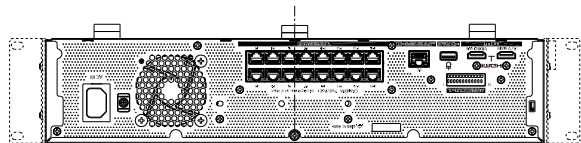

Dimensions	420 mm(W) x 88 mm(H) x 300 mm(D) {16-17/32 inches (W) x 3-15/32 inches (H) x 11-13/16 inches (D)}
Mass (approx.)	App 4.7 kg {10.4lbs}

NOTES

Important

- Safety Precautions : Carefully read the Basic Information, Installation Guide and Operating Instructions before using this product.
- i-PRO Co., Ltd. cannot be held responsible for the performance of the network and/or other manufacturers' products used on the network.
- Masses and dimensions are approximate.
- Specifications are subject to change without notice.

©i-PRO Co., Ltd All rights reserved / November 2022

OPTIONAL ACCESSORIES

Select a compatible accessory

[Accessory Selector \(i-pro.com\)](https://i-pro.com).

WV-QRM201
Wall mounting

15 (19/32")

12 (15/32") (88 (3-15/32"))