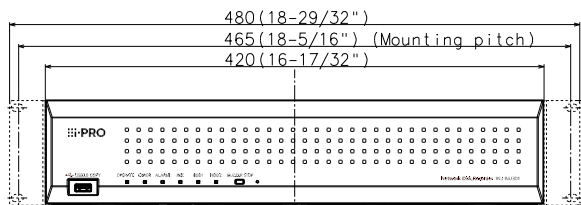

12 (15/32") (88 (3-15/32"))