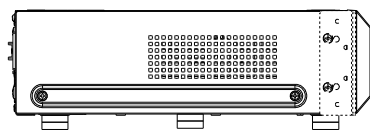

Dimensions	420 mm(W) x 88 mm(H) x 300 mm(D) {16-17/32 inches (W) x 3-15/32 inches (H) x 11-13/16 inches (D)}
Mass (approx.)	App 4.7 kg {10.4lbs}

NOTES

Important

- Safety Precautions : Carefully read the Basic Information, Installation Guide and Operating Instructions before using this product.
- i-PRO Co., Ltd. cannot be held responsible for the performance of the network and/or other manufacturers' products used on the network.
- Masses and dimensions are approximate.
- Specifications are subject to change without notice.

©i-PRO Co., Ltd All rights reserved / November 2022

OPTIONAL ACCESSORIES

Select a compatible accessory

[Accessory Selector \(i-pro.com\)](https://i-pro.com).

WV-QRM201
Wall mounting

15 (19/32")

12 (15/32") (88 (3-15/32"))