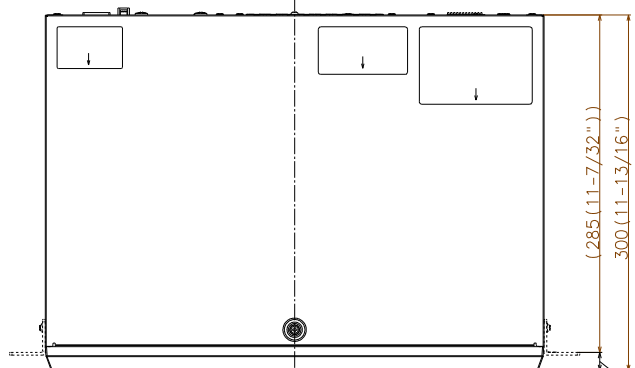

Dimensions	420 mm(W) x 88 mm(H) x 300 mm(D) {16-17/32 inches (W) x 3-15/32 inches (H) x 11-13/16 inches (D)}
Mass (approx.)	App 4.7 kg {10.4lbs}

NOTES

Important

- Safety Precautions : Carefully read the Basic Information, Installation Guide and Operating Instructions before using this product.
- i-PRO Co., Ltd. cannot be held responsible for the performance of the network and/or other manufacturers' products used on the network.
- Masses and dimensions are approximate.
- Specifications are subject to change without notice.

©i-PRO Co., Ltd All rights reserved / November 2022

OPTIONAL ACCESSORIES

Select a compatible accessory

[Accessory Selector \(i-pro.com\)](https://i-pro.com).

WV-QRM201
Wall mounting

15 (19/32")

12 (15/32") (88 (3-15/32"))