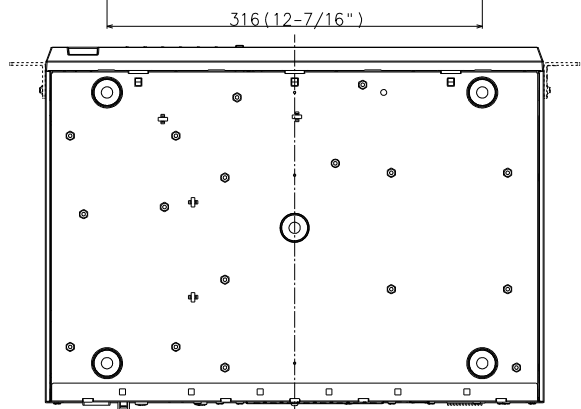

WJ-NU301KP
WJ-NU301KG