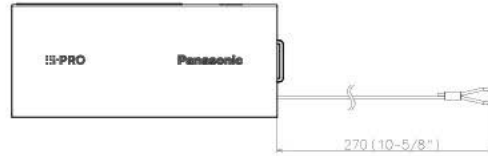

# APPEARANCE

Mass: Approx. 155 g [0.34 lbs]

WV-U1132A

S=2:1

S=2:1

S=1:1

WV-U1132A