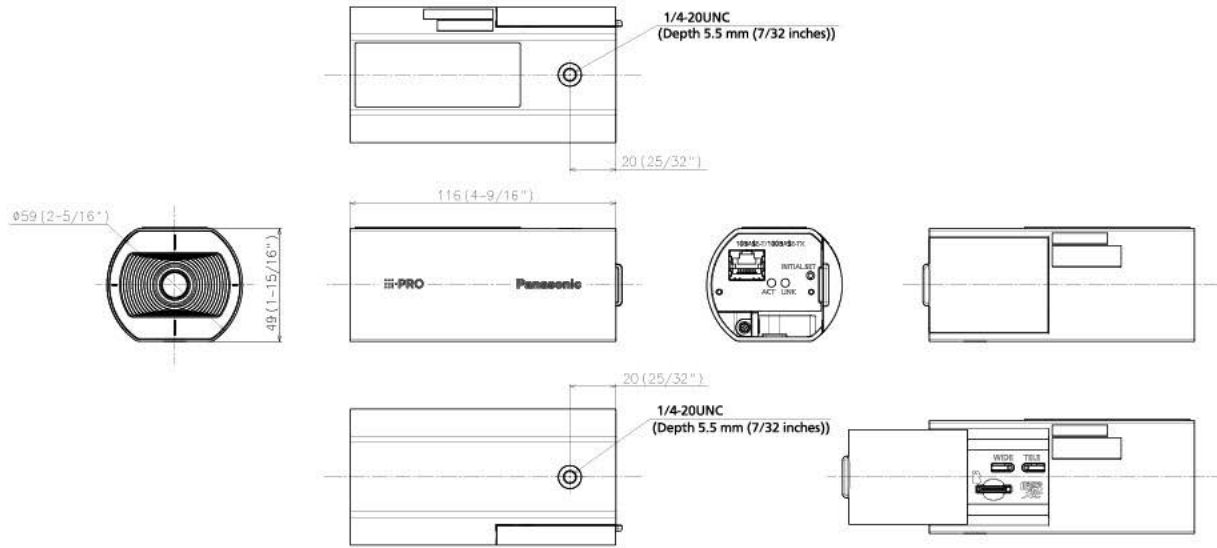

# APPEARANCE

Mass: Approx. 155 g [0.34 lbs]

WV-U1132A

S=2:1

S=2:1

S=1:1

WV-U1132A