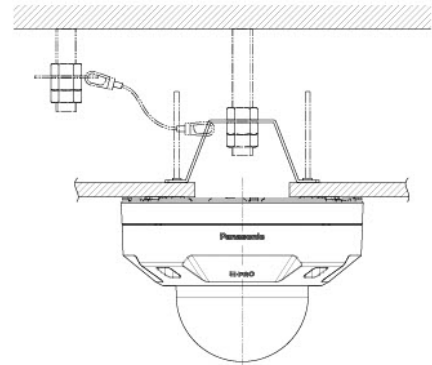

Attach to WV-Q105A