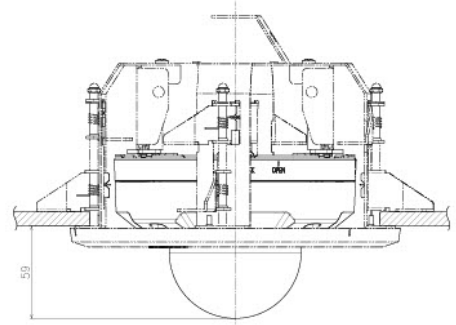

Attach to WV-QEM500-W