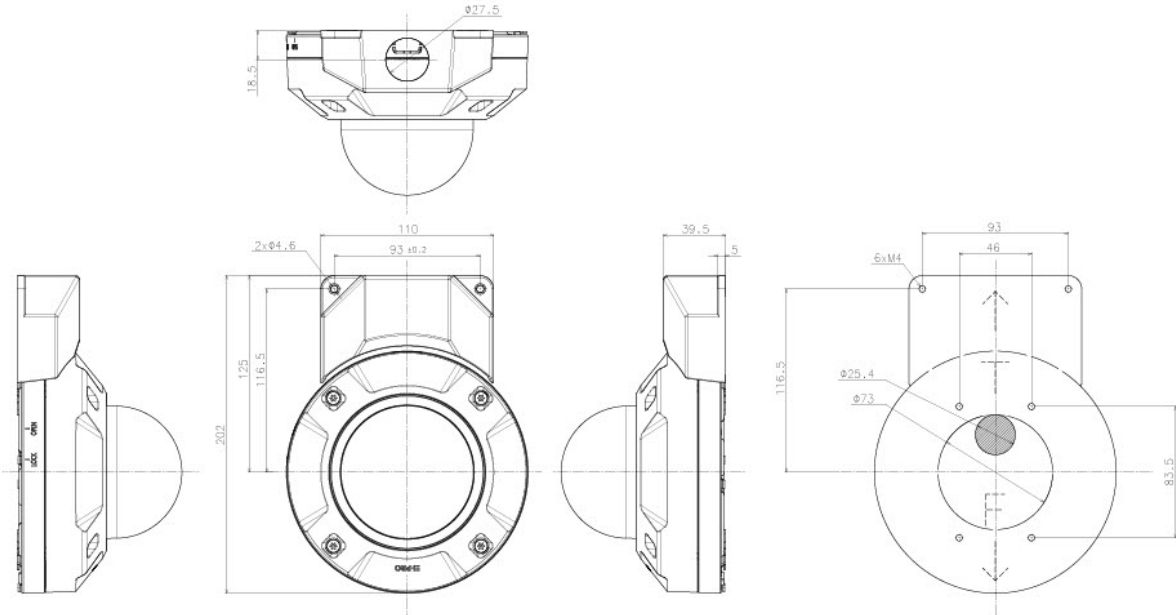

With Attachment for the conduit

Template for mounting

Model number	Dome type
WV-S2536L (WV-S2536LZYS)	Clear dome
WV-S2536LG (WV-S2536LGZYS)	Smoke dome

投影面積/Projected area
側面図/Side-view 0.013 (m²)

Mass : Approx. 1.15 kg (2.54 lbs) (With Attachment for the conduit)