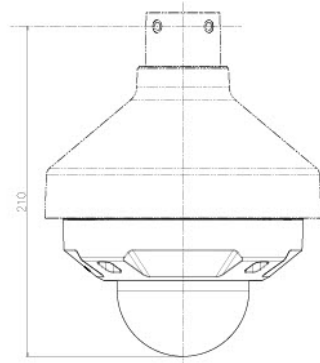

Attach to WV-QSR501-W
投影面積/Projected area
側面圖/Side-view 0.021(m²)