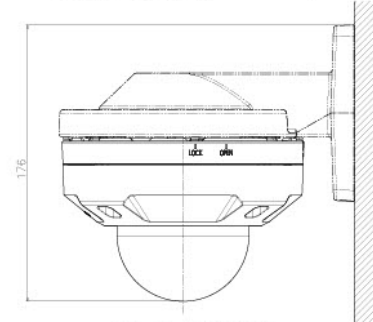

Attach to WV-QWL500-W
投影面積/Projected area
側面圖/Side-view 0.019(m²)