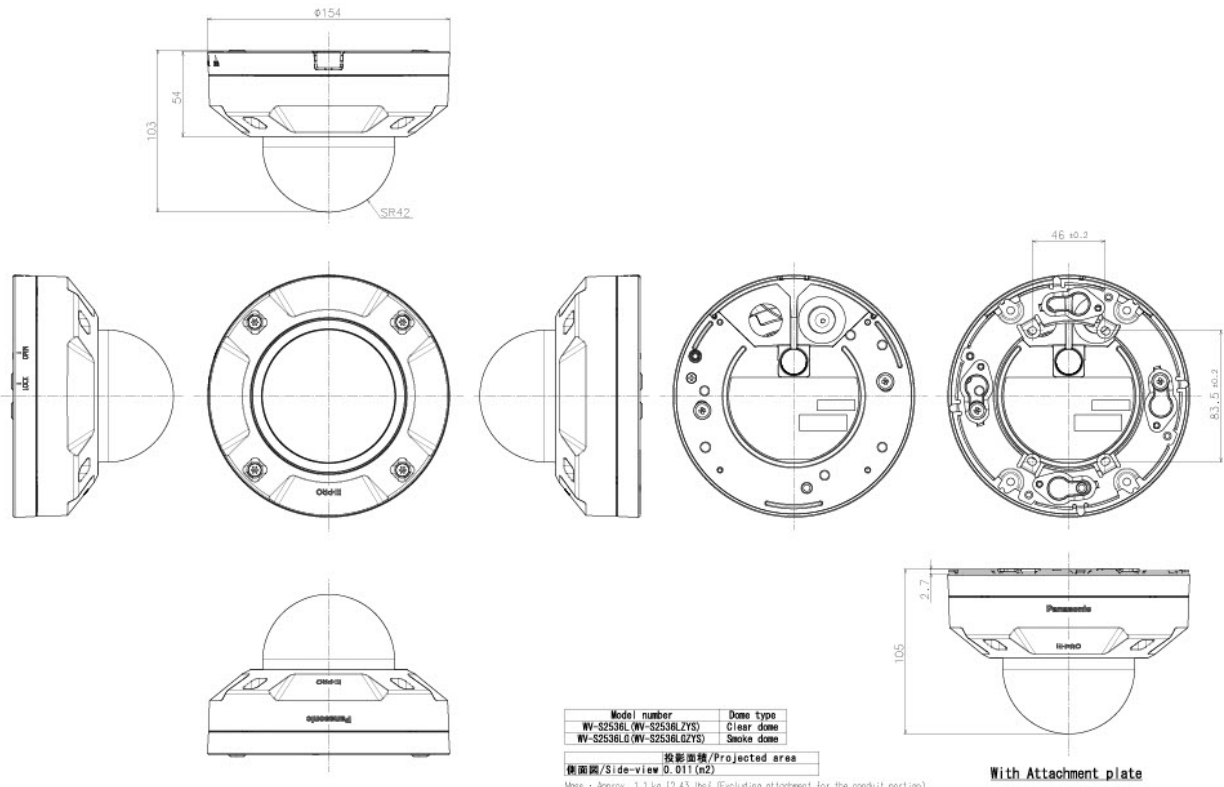

With Attachment for the conduit

Template for mounting

Model number	Dome type
WV-S2536L (WV-S2536LZYS)	Clear dome
WV-S2536LG (WV-S2536LGZYS)	Smoke dome

投影面積/Projected area
 側面図/Side-view 0.013 (m²)

Mass : Approx. 1.15 kg (2.54 lbs) (With Attachment for the conduit)