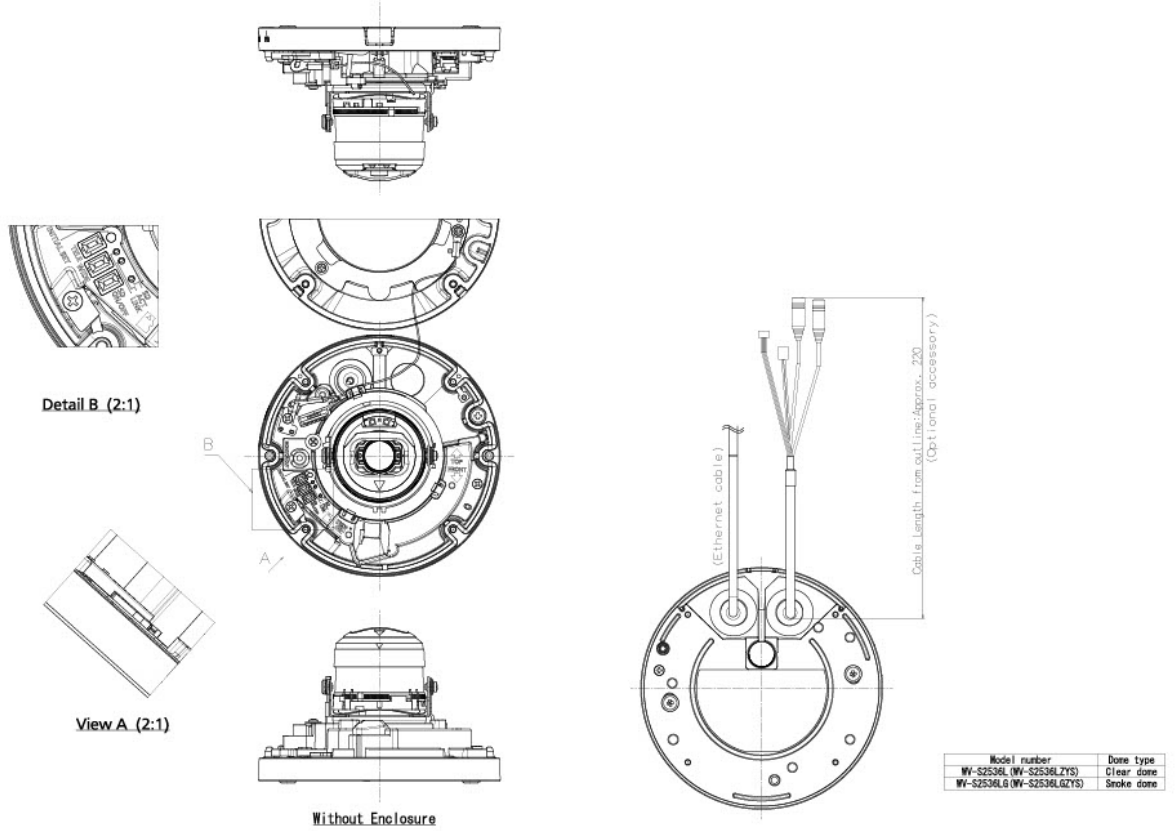

Without Enclosure