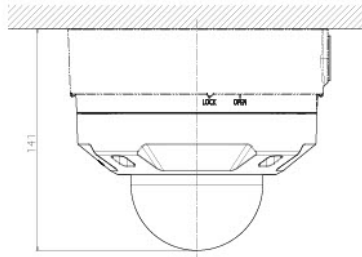

Attach to WV-QJB501-W
投影面積/Projected area
側面圖/Side-view 0.017(m²)