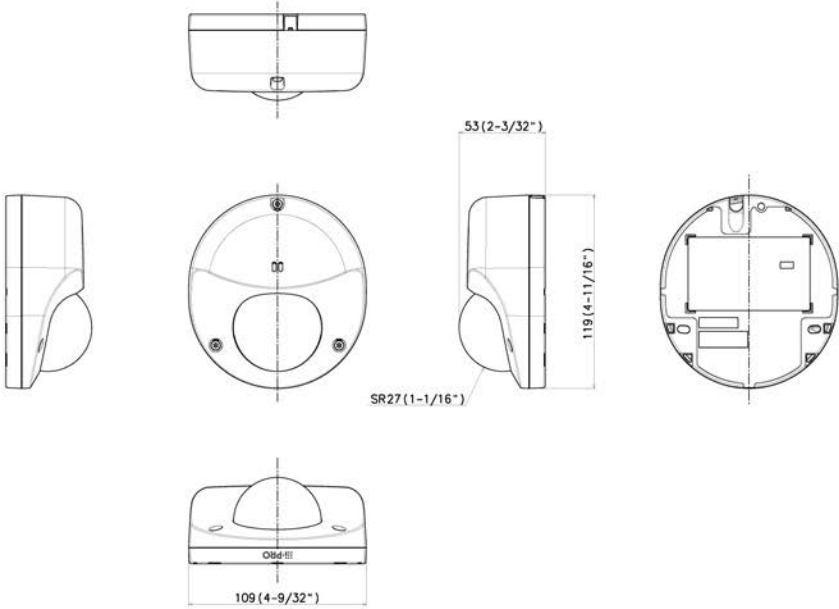

WV-QJB500-W
Mount Bracket

WV-QJB502A-W
Mount Bracket

WV-QPL500-W
Mount Bracket

WV-QWL500-W
Mount Bracket

APPEARANCE

SR27 (1-1/16")

Mass : Approx. 500 g (1.21 lbs)