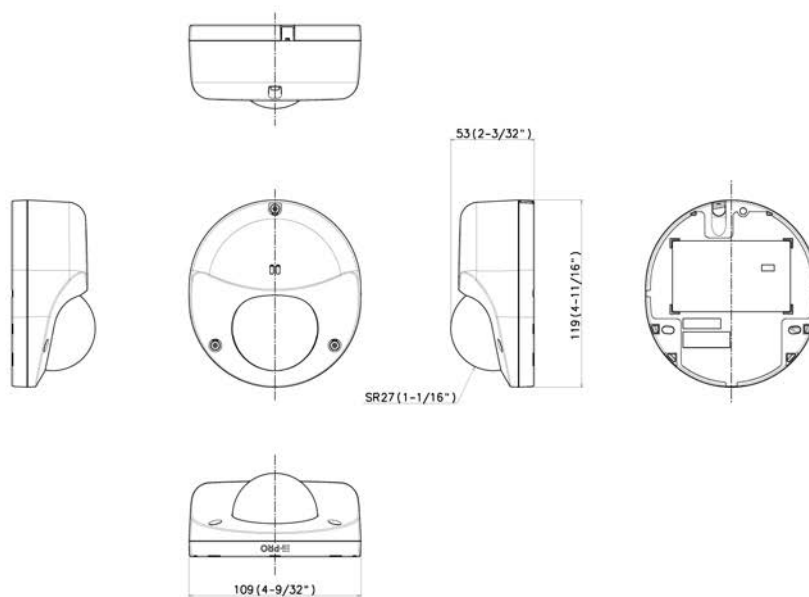

WV-QAT502-W
Gangbox Adapter

WV-QCN500-W
Mount Bracket

WV-QJB500-W
Mount Bracket

WV-QJB502A-W
Mount Bracket

WV-QPL500-W
Mount Bracket

WV-QWL500-W
Mount Bracket

APPEARANCE

Mass : Approx. 550 g (1.21 lbs)

Unit:mm