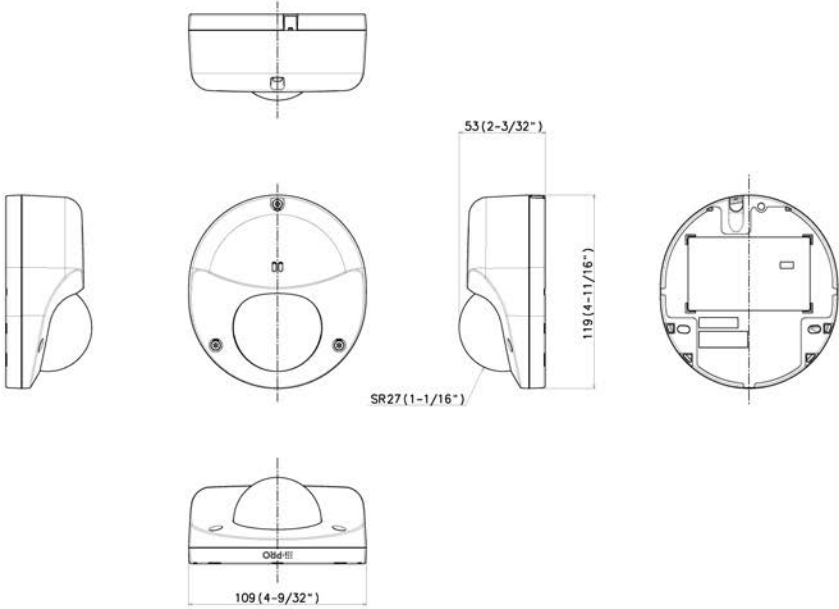

WV-QCL101-W
Mount Bracket

WV-QCN500-W
Mount Bracket

WV-QJB500-W
Mount Bracket

WV-QJB502A-W
Mount Bracket

WV-QPL500-W
Mount Bracket

WV-QWL500-W
Mount Bracket

APPEARANCE

Mass : Approx. 500 g (1.21 lbs)