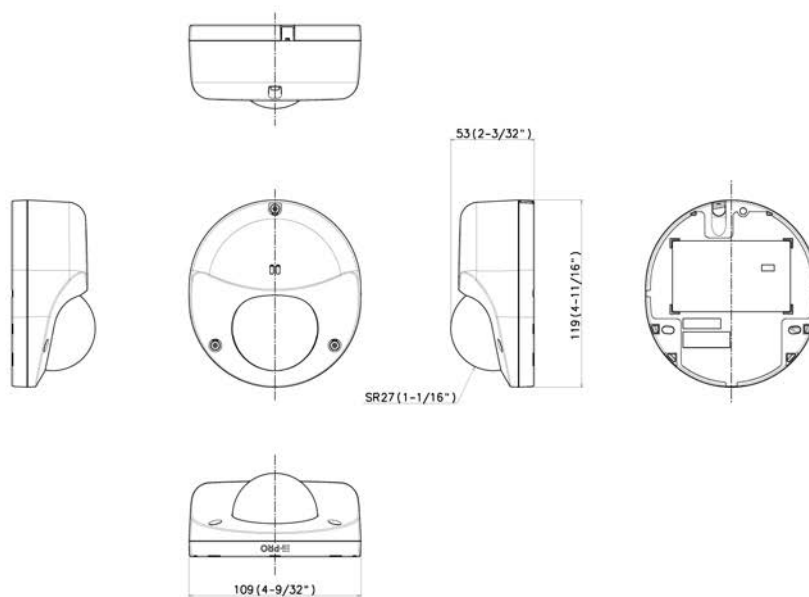

WV-QJB500-W
Mount Bracket

WV-QJB502A-W
Mount Bracket

WV-QPL500-W
Mount Bracket

WV-QWL500-W
Mount Bracket

APPEARANCE

Mass : Approx. 550 g (1.21 lbs)

Unit:mm