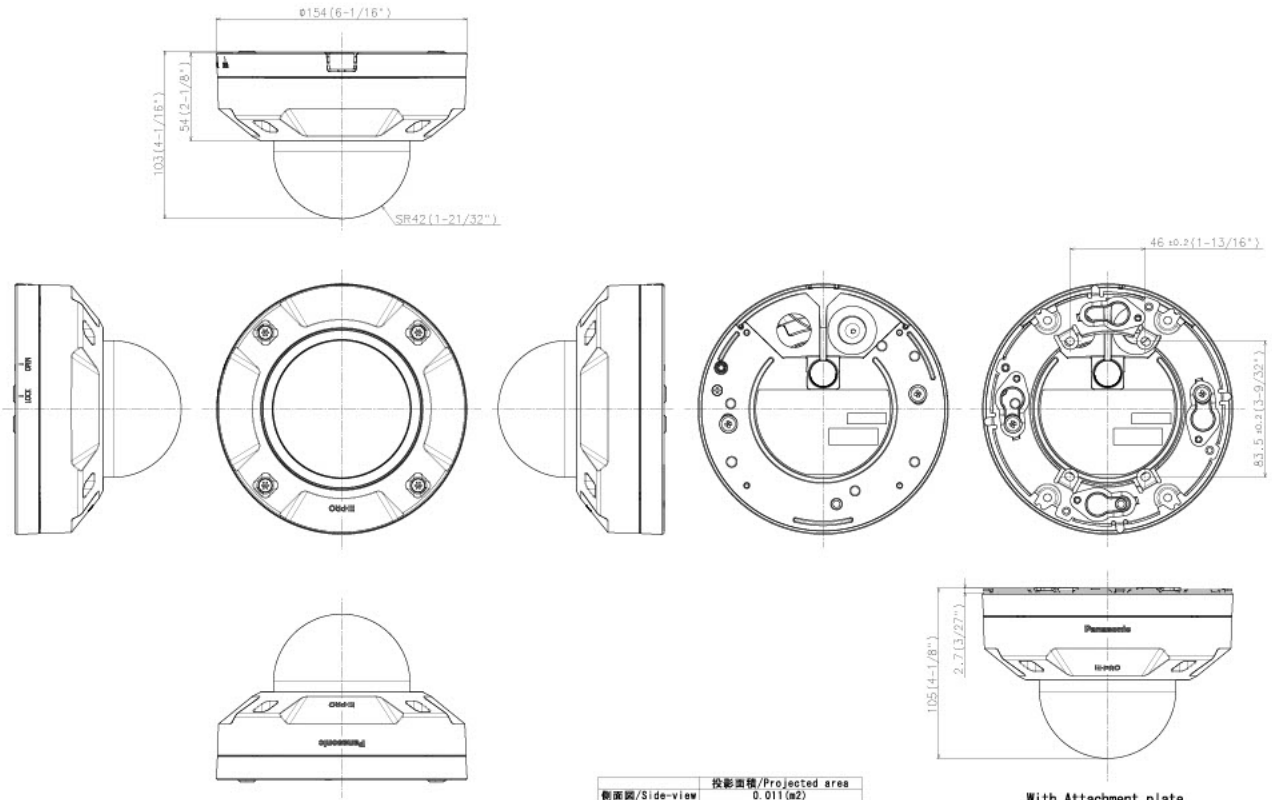

APPEARANCE

側面図/Side-view	投影面積/Projected area
	0.011(m²)

With Attachment plate

WV-S2536LTN