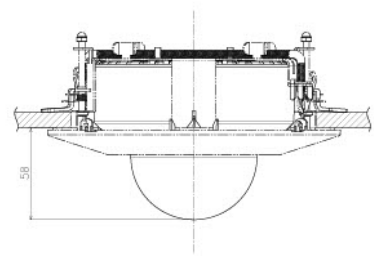

Attach to WV-QEM100-W