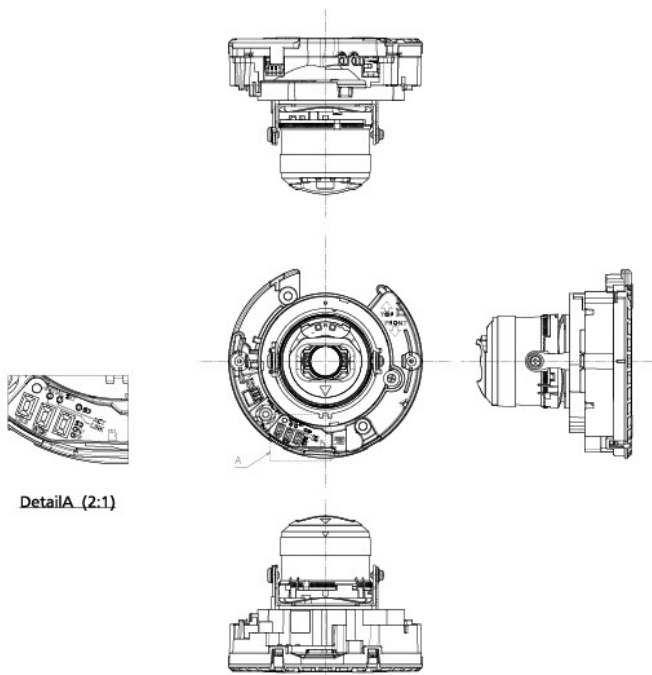

Detail A (2:1)

Without Enclosure