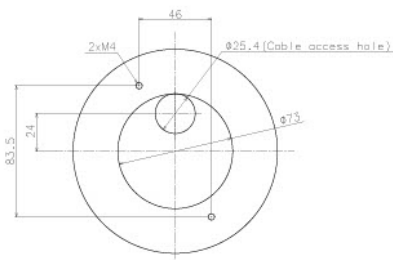

Template for mounting