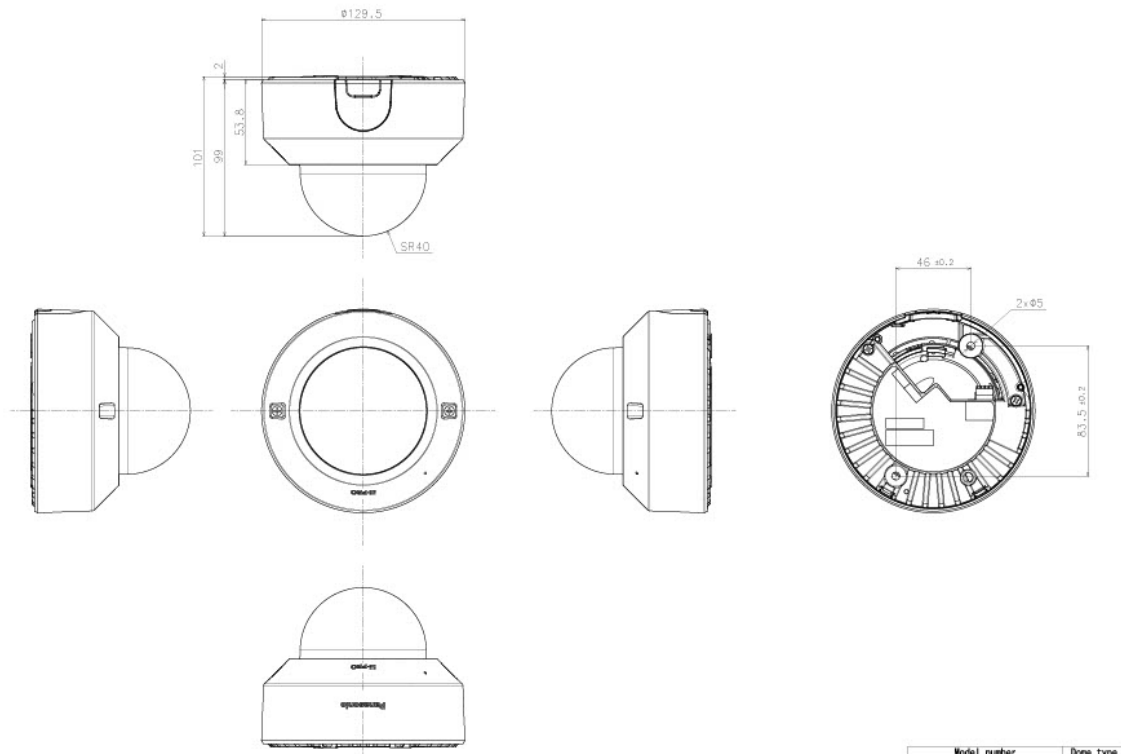

# APPEARANCE

Model number	Dome type
W-52136L (W-52136L ZYS)	Clear dome
W-52136L (W-52136L QZYS)	Smoke dome

Weight : Approx. 470 g (1.04 lbs)

Detail A (2:1)

Without Enclosure

Model number	Done type
WV-S2136L (WV-S2136LZYS)	Clear dome
WV-S2136LG (WV-S2136LGZYS)	Smoke dome