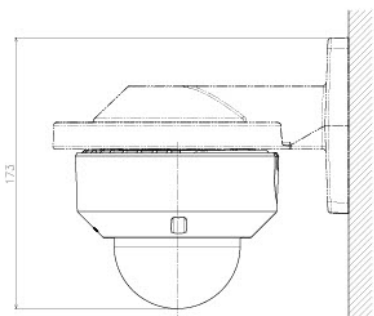

Attach to WV-QWL500-W