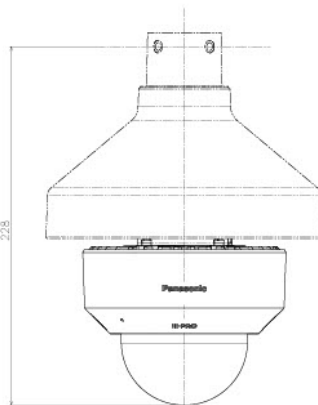

Attach to WV-QSR501-W