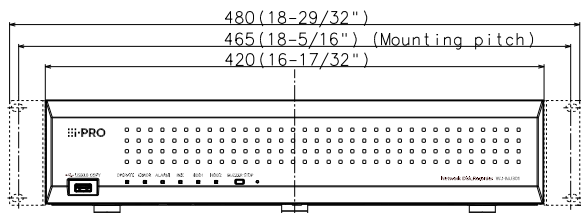

Dimensions	420 mm(W) x 88 mm(H) x 300 mm(D) {16-17/32 inches (W) x 3-15/32 inches (H) x 11-13/16 inches (D)}
Mass (approx.)	App 4.7 kg {10.4lbs}

NOTES

Important

- Safety Precautions : Carefully read the Basic Information, Installation Guide and Operating Instructions before using this product.
- i-PRO Co., Ltd. cannot be held responsible for the performance of the network and/or other manufacturers' products used on the network.
- Masses and dimensions are approximate.
- Specifications are subject to change without notice.

©i-PRO Co., Ltd All rights reserved / November 2022

OPTIONAL ACCESSORIES

Select a compatible accessory

[Accessory Selector \(i-pro.com\)](http://i-pro.com).

WV-QRM201
Wall mounting

15 (19/32")

12 (15/32") (88 (3-15/32"))