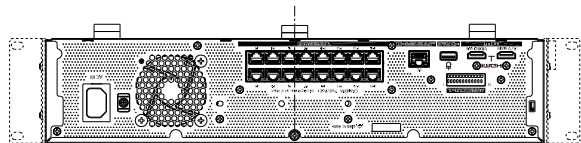

Dimensions	420 mm(W) x 88 mm(H) x 300 mm(D) {16-17/32 inches (W) x 3-15/32 inches (H) x 11-13/16 inches (D)}
Mass (approx.)	App 4.7 kg {10.4lbs}

NOTES

Important

- Safety Precautions : Carefully read the Basic Information, Installation Guide and Operating Instructions before using this product.
- i-PRO Co., Ltd. cannot be held responsible for the performance of the network and/or other manufacturers' products used on the network.
- Masses and dimensions are approximate.
- Specifications are subject to change without notice.

©i-PRO Co., Ltd All rights reserved / November 2022

OPTIONAL ACCESSORIES

Select a compatible accessory

[Accessory Selector \(i-pro.com\)](http://i-pro.com).

WV-QRM201
Wall mounting

15 (19/32")

12 (15/32") (88 (3-15/32"))