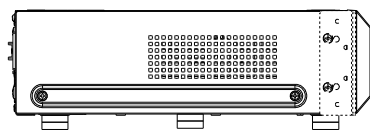

Dimensions	420 mm(W) x 88 mm(H) x 300 mm(D) {16-17/32 inches (W) x 3-15/32 inches (H) x 11-13/16 inches (D)}
Mass (approx.)	App 4.7 kg {10.4lbs}

NOTES

Important

- Safety Precautions : Carefully read the Basic Information, Installation Guide and Operating Instructions before using this product.
- i-PRO Co., Ltd. cannot be held responsible for the performance of the network and/or other manufacturers' products used on the network.
- Masses and dimensions are approximate.
- Specifications are subject to change without notice.

©i-PRO Co., Ltd All rights reserved / November 2022

OPTIONAL ACCESSORIES

Select a compatible accessory

[Accessory Selector \(i-pro.com\)](http://i-pro.com).

WV-QRM201
Wall mounting

15 (19/32")

12 (15/32") (88 (3-15/32"))