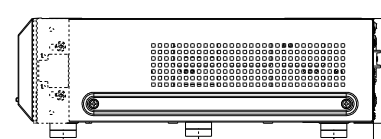

Dimensions	420 mm(W) x 88 mm(H) x 300 mm(D) {16-17/32 inches (W) x 3-15/32 inches (H) x 11-13/16 inches (D)}
Mass (approx.)	App 4.7 kg {10.4lbs}

NOTES

Important

- Safety Precautions : Carefully read the Basic Information, Installation Guide and Operating Instructions before using this product.
- i-PRO Co., Ltd. cannot be held responsible for the performance of the network and/or other manufacturers' products used on the network.
- Masses and dimensions are approximate.
- Specifications are subject to change without notice.

©i-PRO Co., Ltd All rights reserved / November 2022

OPTIONAL ACCESSORIES

Select a compatible accessory

[Accessory Selector \(i-pro.com\)](http://i-pro.com).

WV-QRM201
Wall mounting

15 (19/32")

12 (15/32") (88 (3-15/32"))