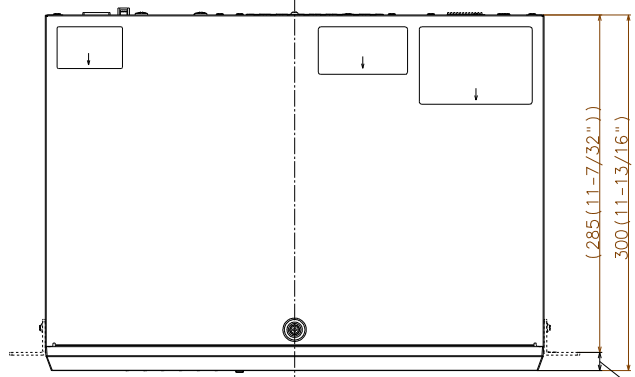

Dimensions	420 mm(W) x 88 mm(H) x 300 mm(D) {16-17/32 inches (W) x 3-15/32 inches (H) x 11-13/16 inches (D)}
Mass (approx.)	App 4.7 kg {10.4lbs}

NOTES

Important

- Safety Precautions : Carefully read the Basic Information, Installation Guide and Operating Instructions before using this product.
- i-PRO Co., Ltd. cannot be held responsible for the performance of the network and/or other manufacturers' products used on the network.
- Masses and dimensions are approximate.
- Specifications are subject to change without notice.

©i-PRO Co., Ltd All rights reserved / November 2022

OPTIONAL ACCESSORIES

Select a compatible accessory

[Accessory Selector \(i-pro.com\)](http://i-pro.com).

WV-QRM201
Wall mounting

15 (19/32")

12 (15/32") (88 (3-15/32"))