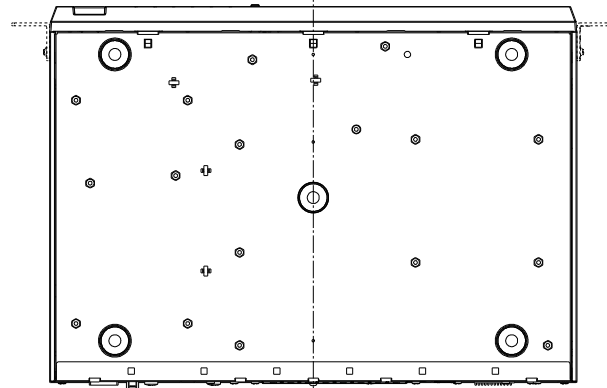

WJ-NU301KP
WJ-NU301KG