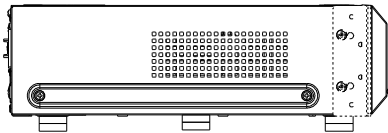

## OPTIONAL ACCESSORIES

Select a compatible accessory

[Accessory Selector \(i-pro.com\)](https://i-pro.com).

WV-QRM201

Wall mounting

WJ-NU301KP  
WJ-NU301KG