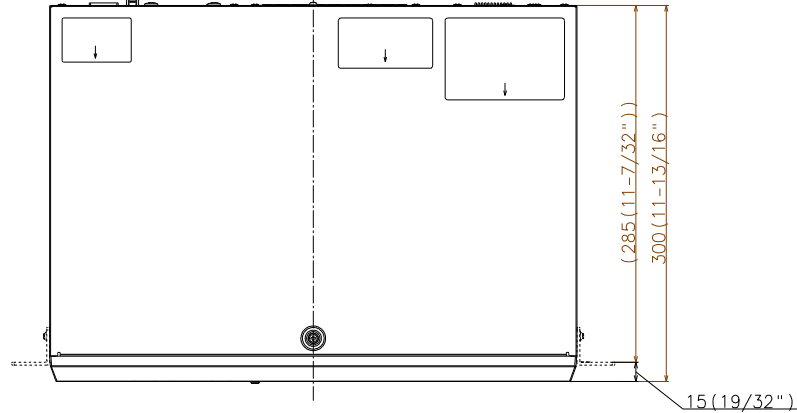

WJ-NU301KP
WJ-NU301KG