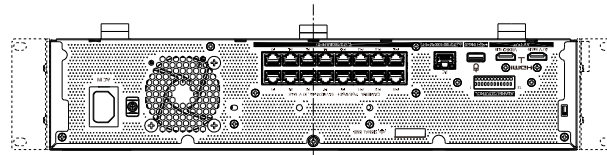

## OPTIONAL ACCESSORIES

Select a compatible accessory

[Accessory Selector \(i-pro.com\)](https://i-pro.com).

WV-QRM201

Wall mounting

WJ-NU301KP  
WJ-NU301KG