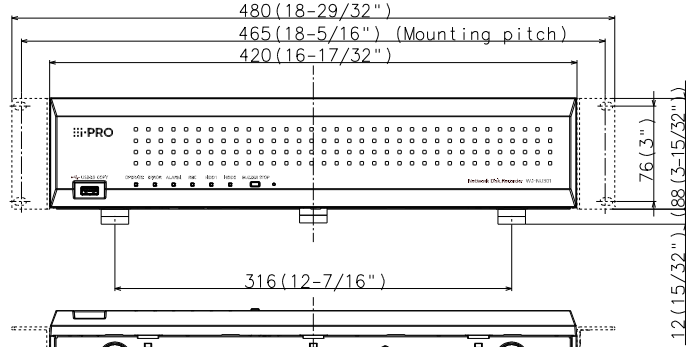

WJ-NU301KP
WJ-NU301KG