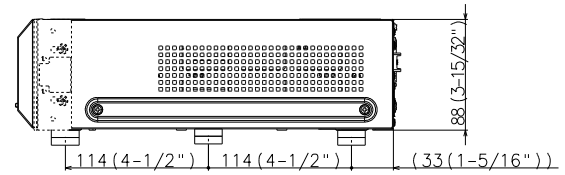

WJ-NU301KP
WJ-NU301KG