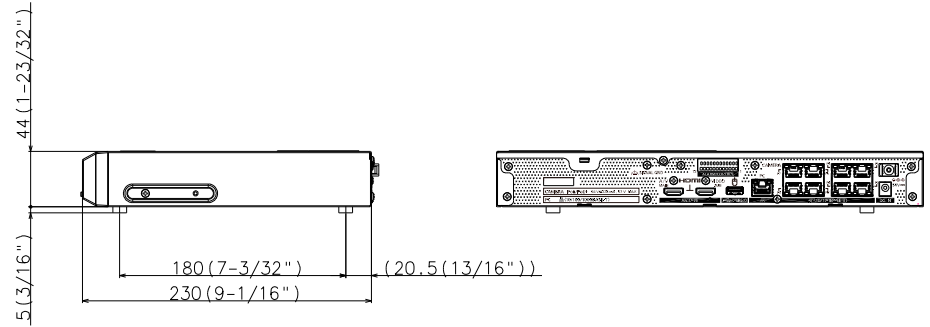

## OPTIONAL ACCESSORIES

Select a compatible accessory

[Accessory Selector \(i-pro.com\)](https://i-pro.com).

WV-QRM201  
Wall mounting

WV-QRM101  
Mount Bracket

WV-QRM001  
Mount Bracket

WJ-NU201KP  
WJ-NU201KG