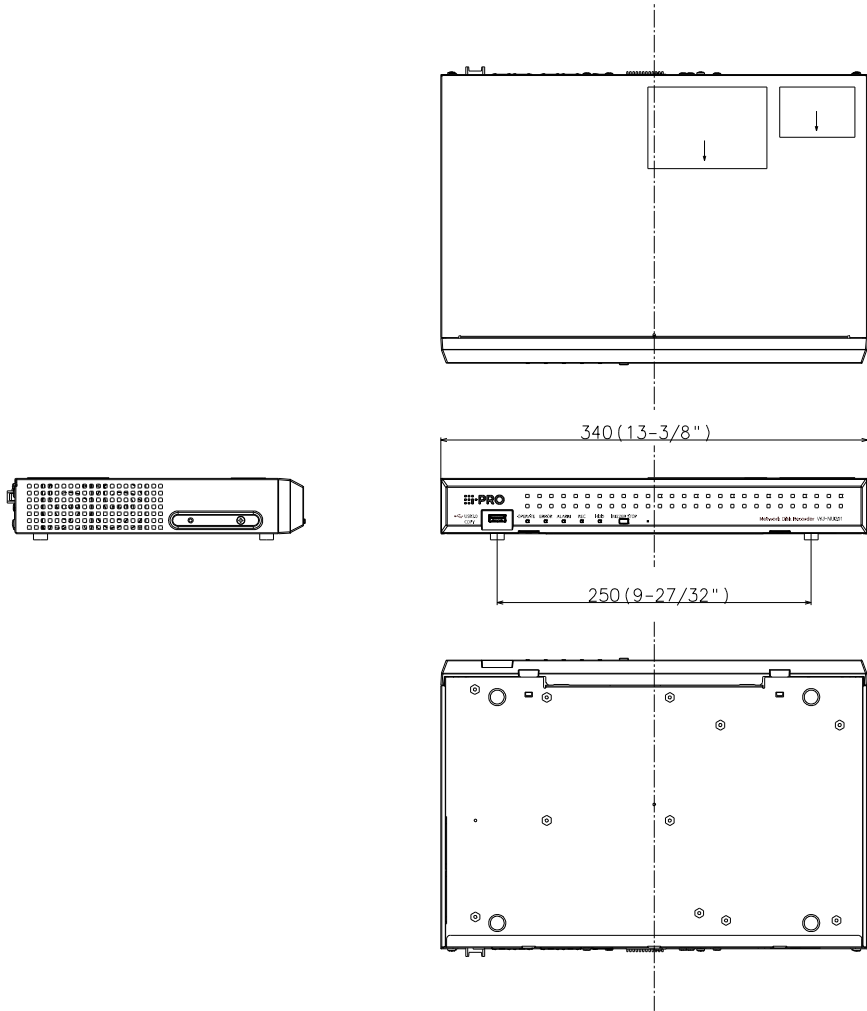

## OPTIONAL ACCESSORIES

Select a compatible accessory

[Accessory Selector \(i-pro.com\)](https://i-pro.com).

WV-QRM201  
Wall mounting

WV-QRM101  
Mount Bracket

WV-QRM001  
Mount Bracket

WJ-NU201KP  
WJ-NU201KG