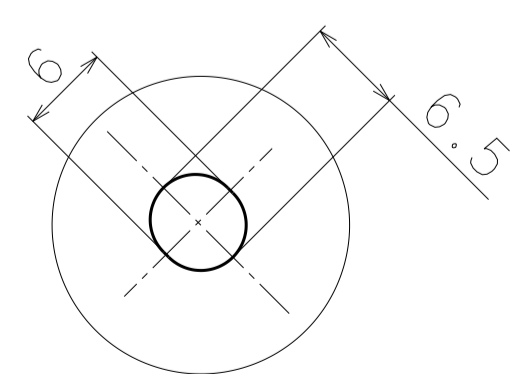

# Mounting hole layout

Position A

Position B

Position C

Position D

Position E

Position F

Detail Y (2:1)  
Hole size (Position A)

Detail Z (2:1)  
Hole size (Position B, C, D, E, F)

Model number
WV-Q7118UX
WV-QSR500-WUX

カメラとの組み合わせ例  
Example of combination with a camera

Attach to WV-S2536L\*NUX & WV-QJB501-WUX

	投影面積/Projected area
側面図/Side-view	0.021(m <sup>2</sup> )