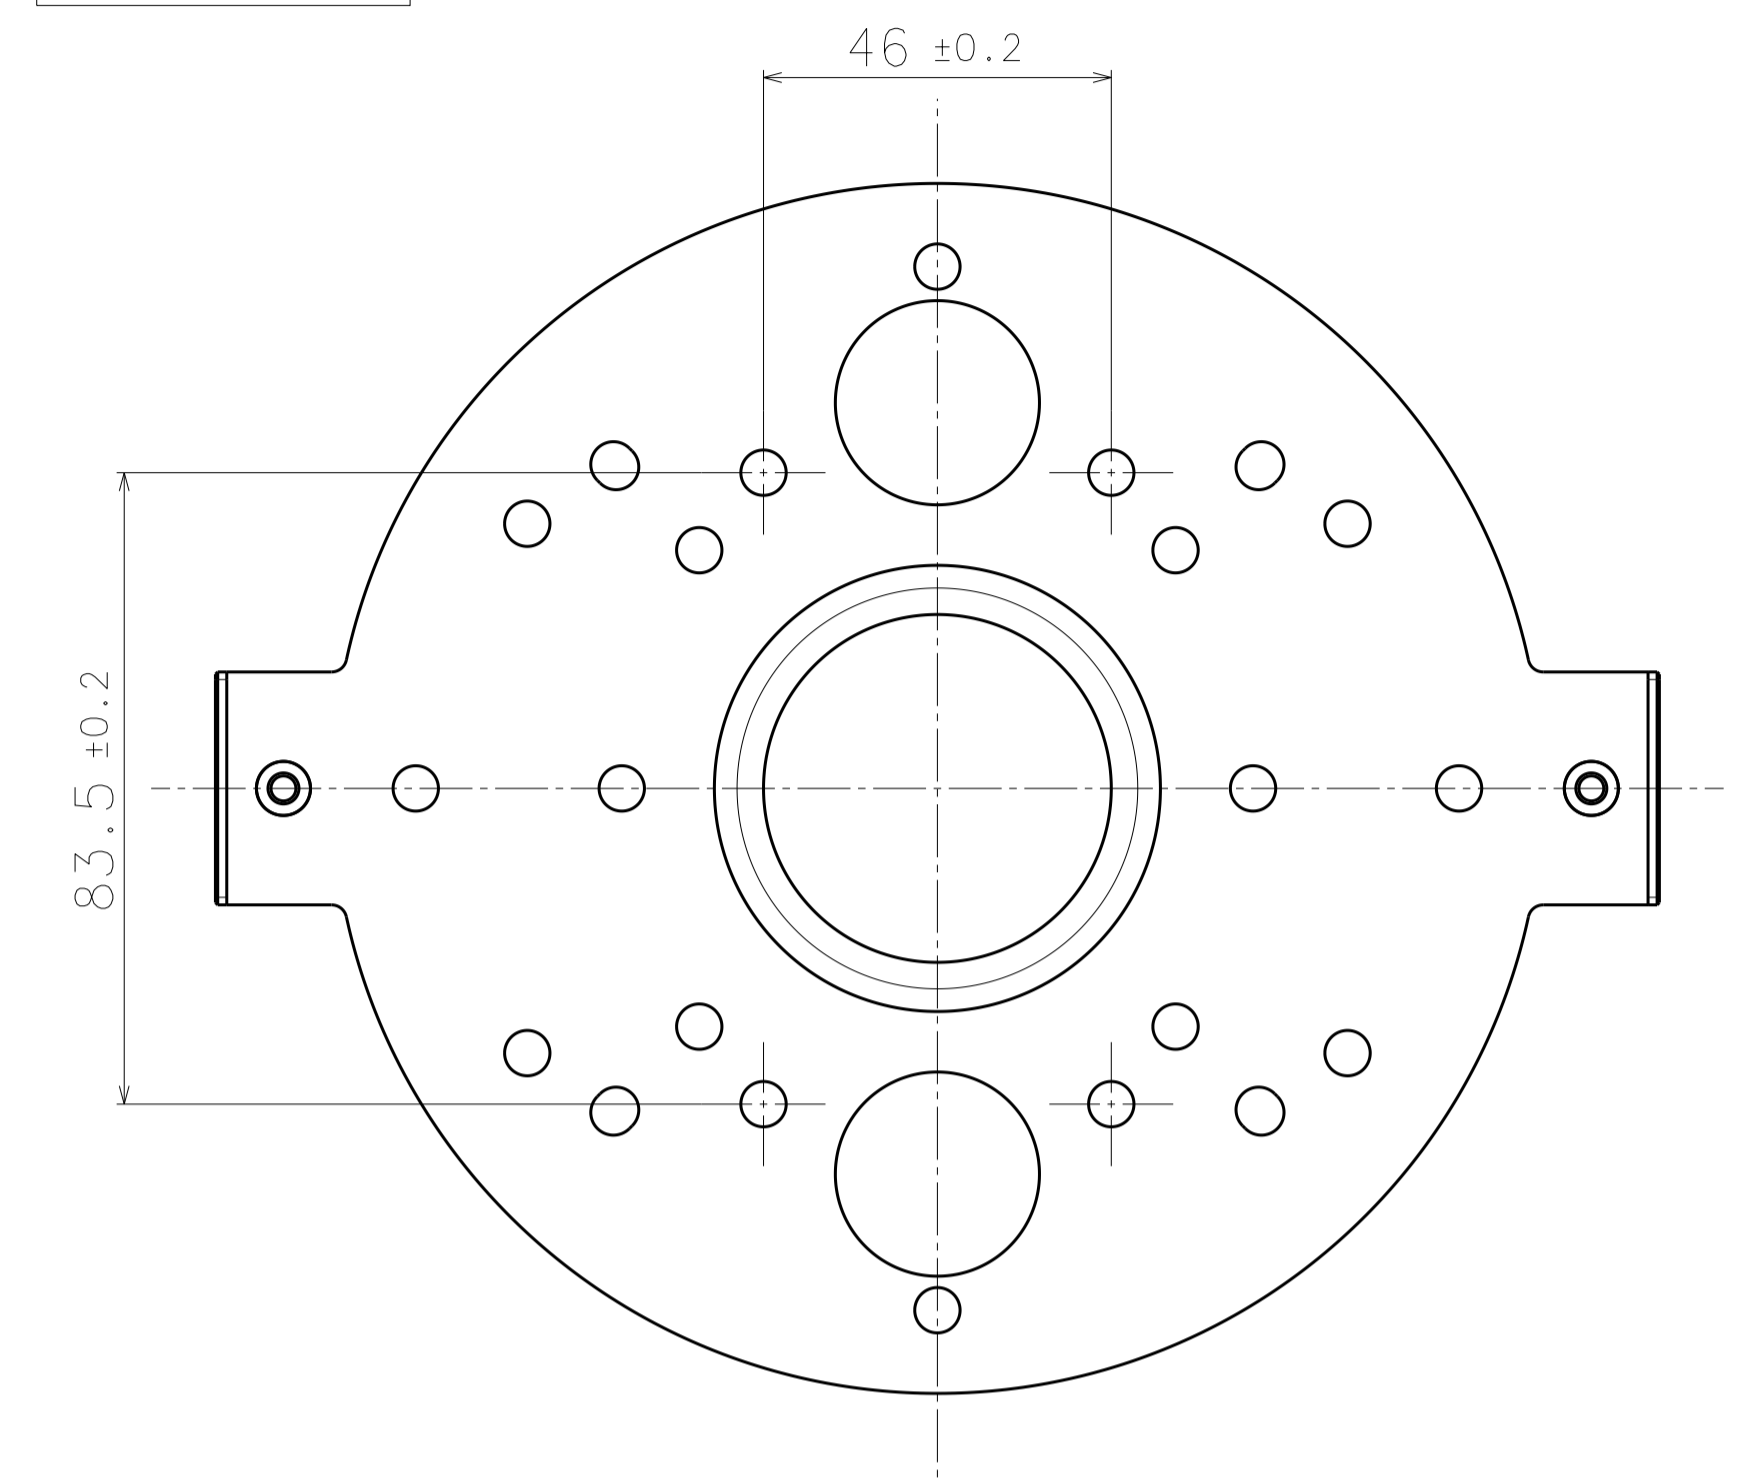

Model number	Coating
WV-Q7118UX	Light Gray
WV-QSR500-WUX	i-PRO white

	投影面積/Projected area
平面図/Top-view	0.023 (m <sup>2</sup> )
側面図/Side-view	0.013 (m <sup>2</sup> )

Mass : Approx. 540 g {1.19 lbs}

# Mounting hole layout

Position A

Position B

Position C

Position D

Position E

Position F

Detail Y (2:1)  
Hole size (Position A)

Detail Z (2:1)  
Hole size (Position B, C, D, E, F)

Model number
WV-Q7118UX
WV-QSR500-WUX

カメラとの組み合わせ例  
Example of combination with a camera

Attach to WV-S2536L\*NUX & WV-QJB501-WUX

	投影面積/Projected area
側面図/Side-view	0.021(m <sup>2</sup> )