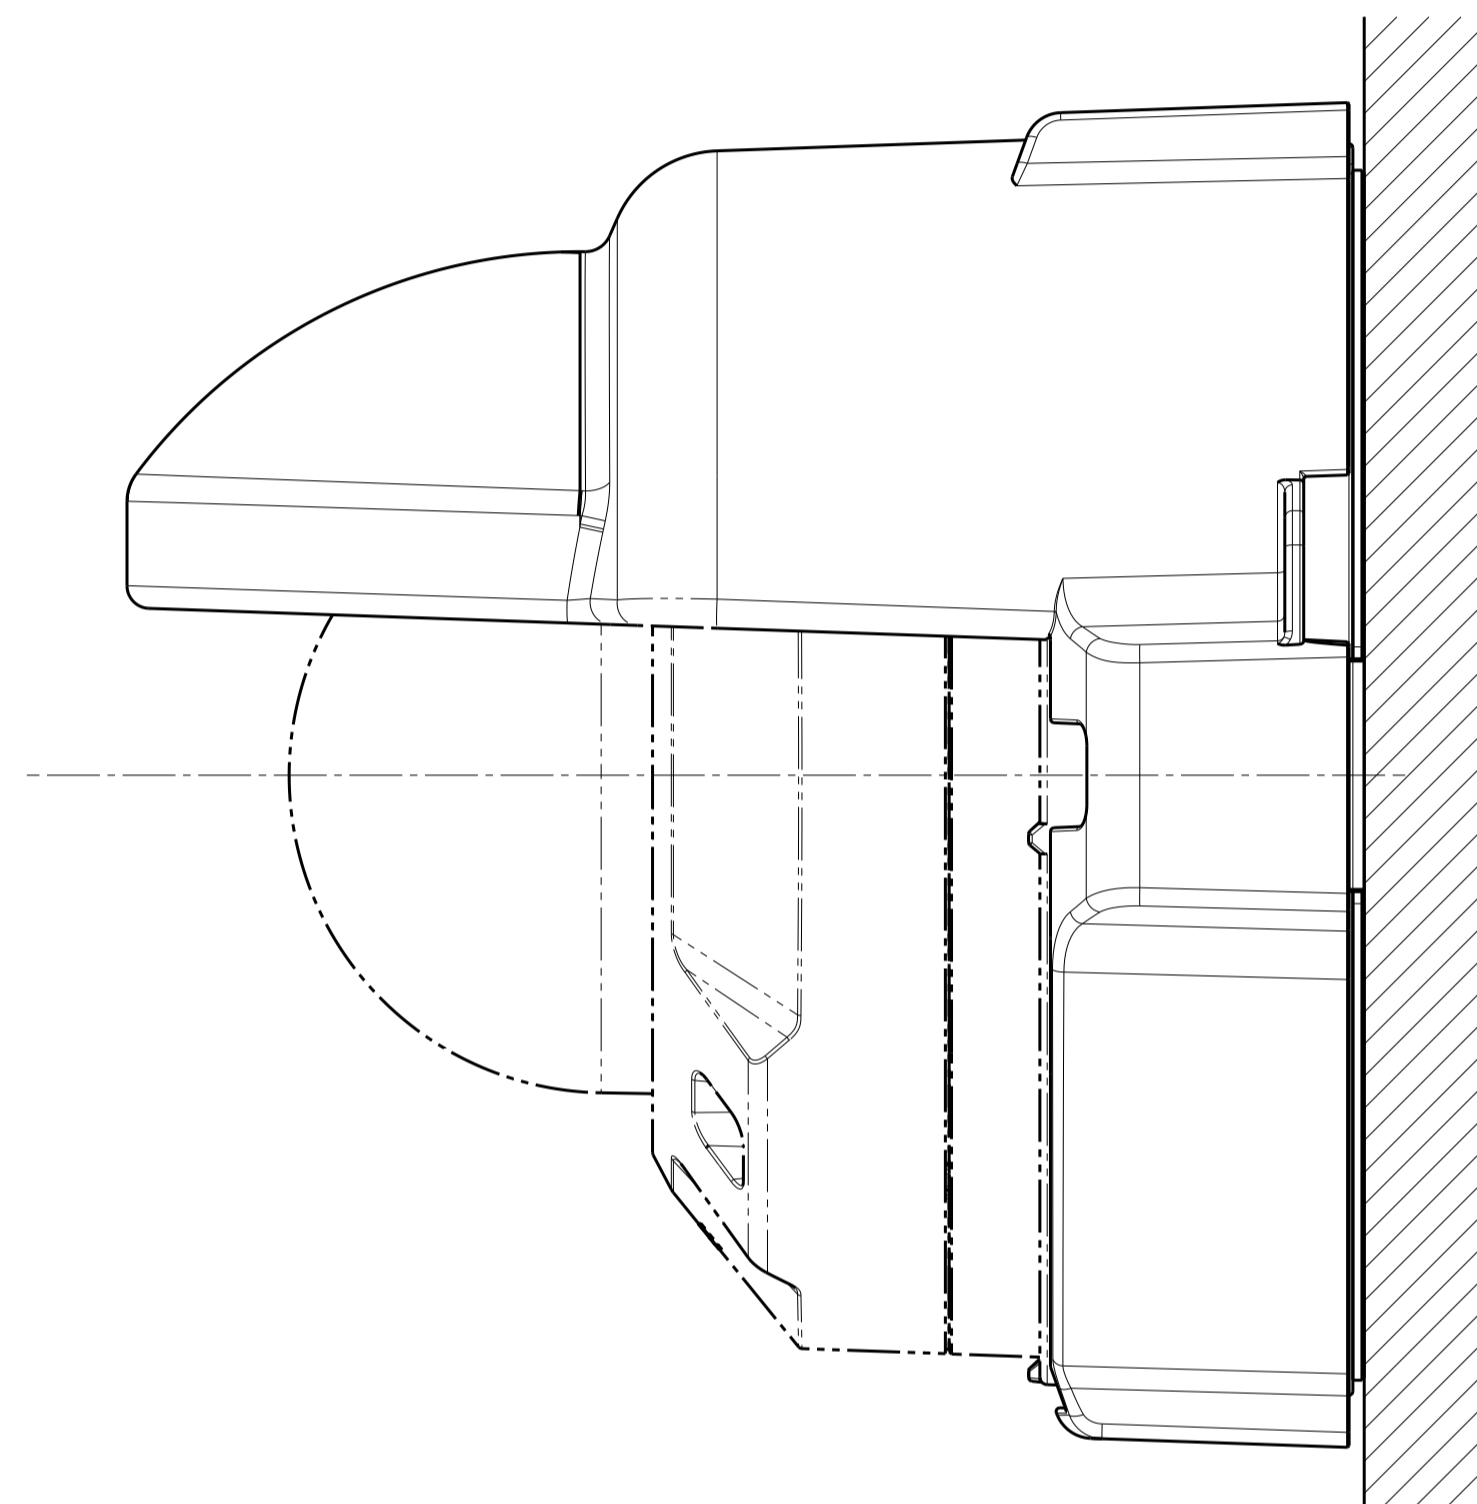

Model number	Coating
WV-Q7118UX	Light Gray
WV-QSR500-WUX	i-PRO white

	投影面積/Projected area
平面図/Top-view	0.023 (m <sup>2</sup> )
側面図/Side-view	0.013 (m <sup>2</sup> )

Mass : Approx. 540 g {1.19 lbs}

# Mounting hole layout

Position A

Position B

Position C

Position D

Position E

Position F

Detail Y (2:1)  
Hole size (Position A)

Detail Z (2:1)  
Hole size (Position B, C, D, E, F)

Model number
WV-Q7118UX
WV-QSR500-WUX

カメラとの組み合わせ例  
Example of combination with a camera

Attach to WV-S2536L\*NUX & WV-QJB501-WUX

	投影面積/Projected area
側面図/Side-view	0.021(m <sup>2</sup> )