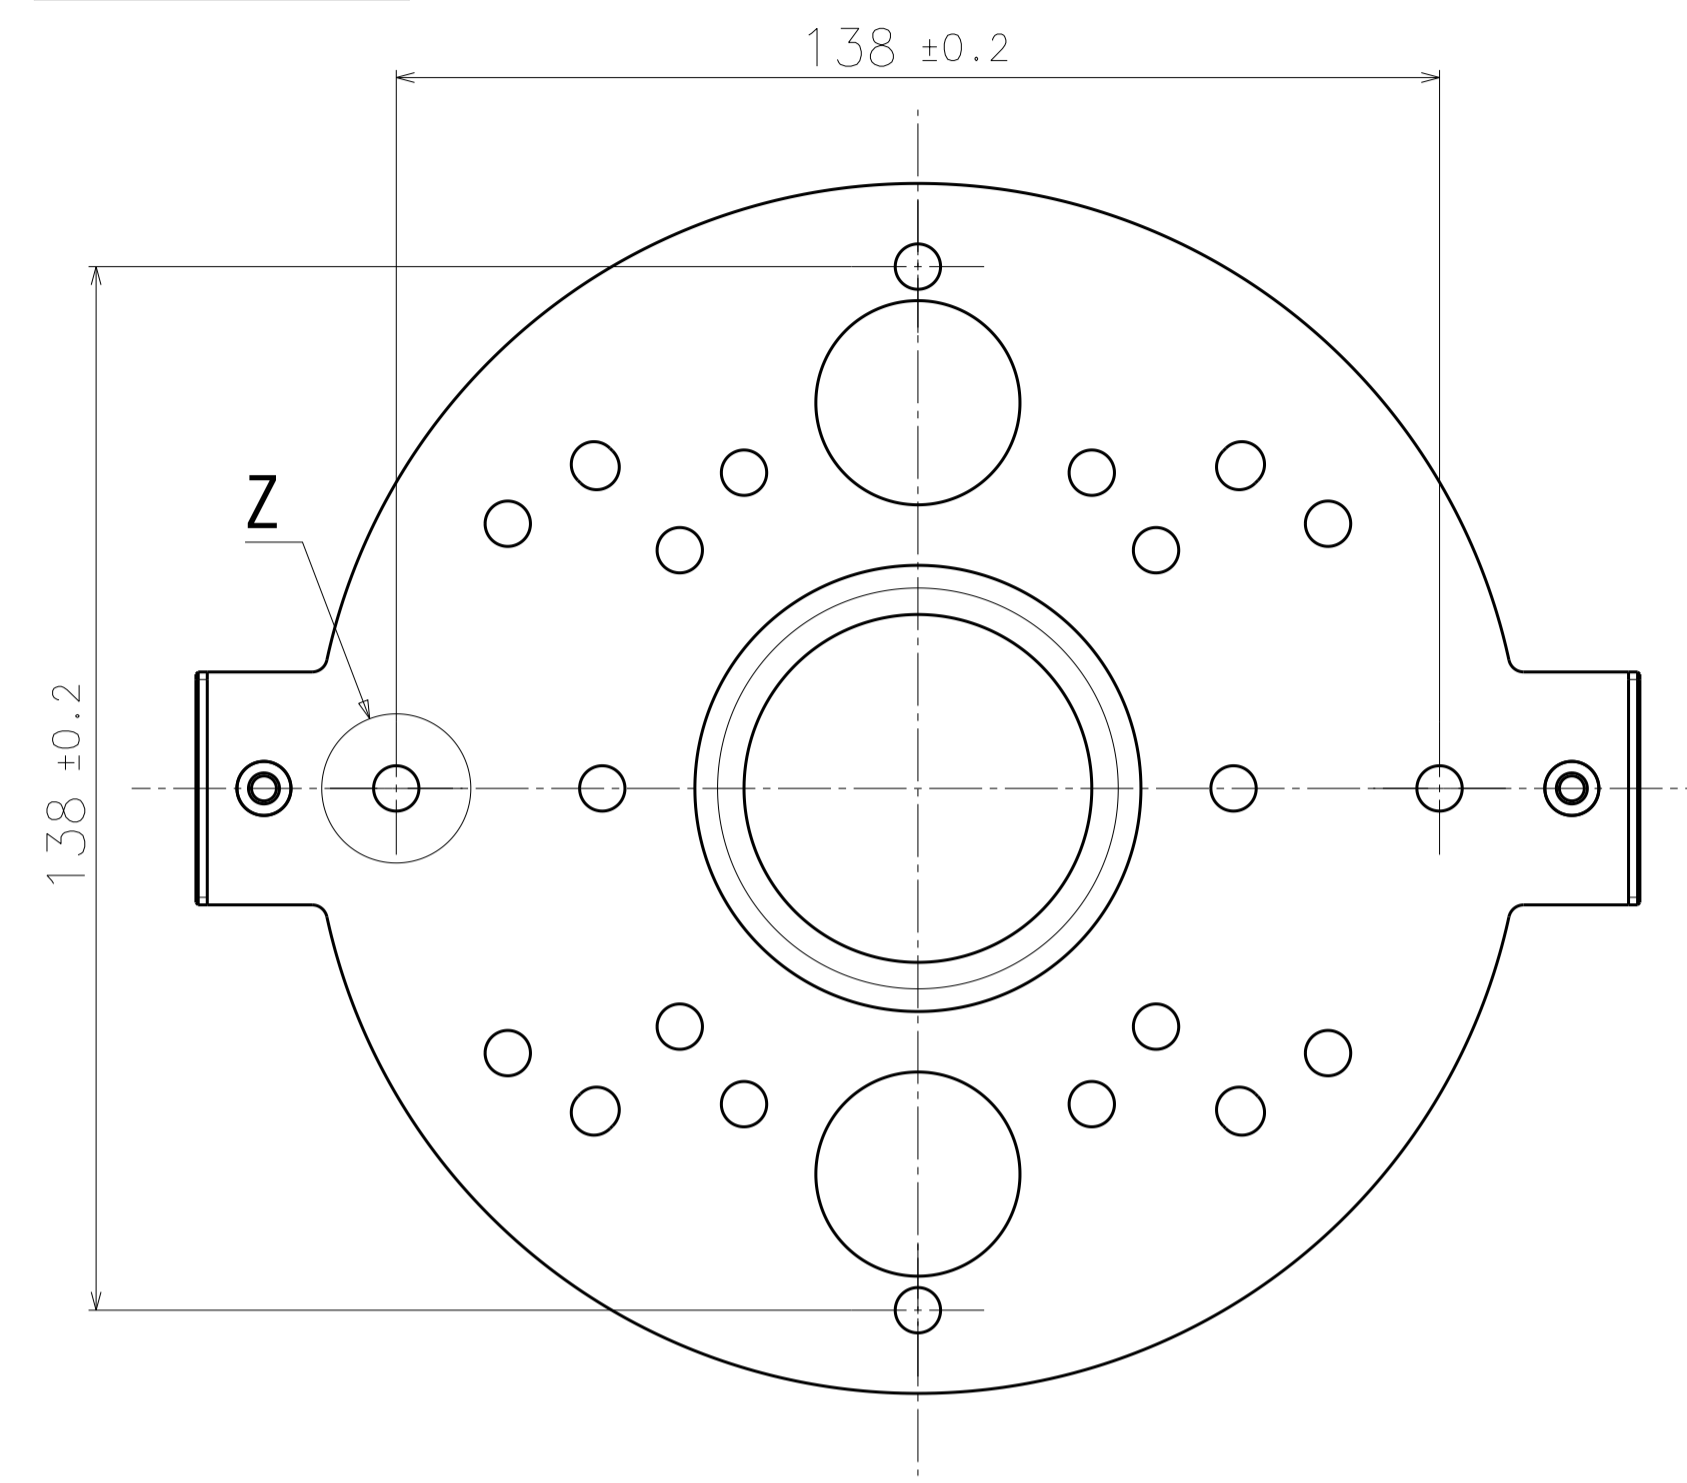

Model number	Coating
WV-Q7118UX	Light Gray
WV-QSR500-WUX	i-PRO white

	投影面積/Projected area
平面図/Top-view	0.023 (m <sup>2</sup> )
側面図/Side-view	0.013 (m <sup>2</sup> )

Mass : Approx. 540 g {1.19 lbs}

# Mounting hole layout

Position A

Position B

Position C

Position D

Position E

Position F

Detail Y (2:1)  
Hole size (Position A)

Detail Z (2:1)  
Hole size (Position B, C, D, E, F)

Model number
WV-Q7118UX
WV-QSR500-WUX

カメラとの組み合わせ例  
Example of combination with a camera

Attach to WV-S2536L\*NUX & WV-QJB501-WUX

	投影面積/Projected area
側面図/Side-view	0.021(m <sup>2</sup> )

Model number  
WV-QSR500-WUX