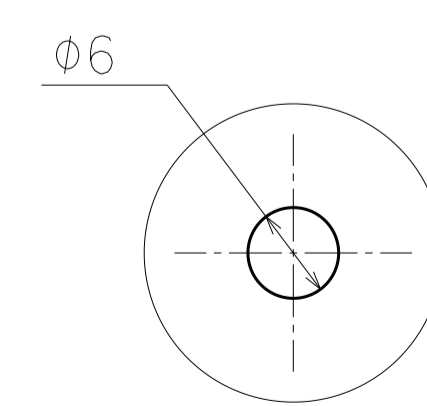

Model number	Coating
WV-Q7118UX	Light Gray
WV-QSR500-WUX	i-PRO white

	投影面積/Projected area
平面図/Top-view	0.023 (m <sup>2</sup> )
側面図/Side-view	0.013 (m <sup>2</sup> )

Mass : Approx. 540 g {1.19 lbs}

# Mounting hole layout

Position A

Position B

Position C

Position D

Position E

Position F

Detail Y (2:1)  
Hole size (Position A)

Detail Z (2:1)  
Hole size (Position B, C, D, E, F)

Model number
WV-Q7118UX
WV-QSR500-WUX

カメラとの組み合わせ例  
Example of combination with a camera

Attach to WV-S2536L\*NUX & WV-QJB501-WUX

	投影面積/Projected area
側面図/Side-view	0.021(m <sup>2</sup> )