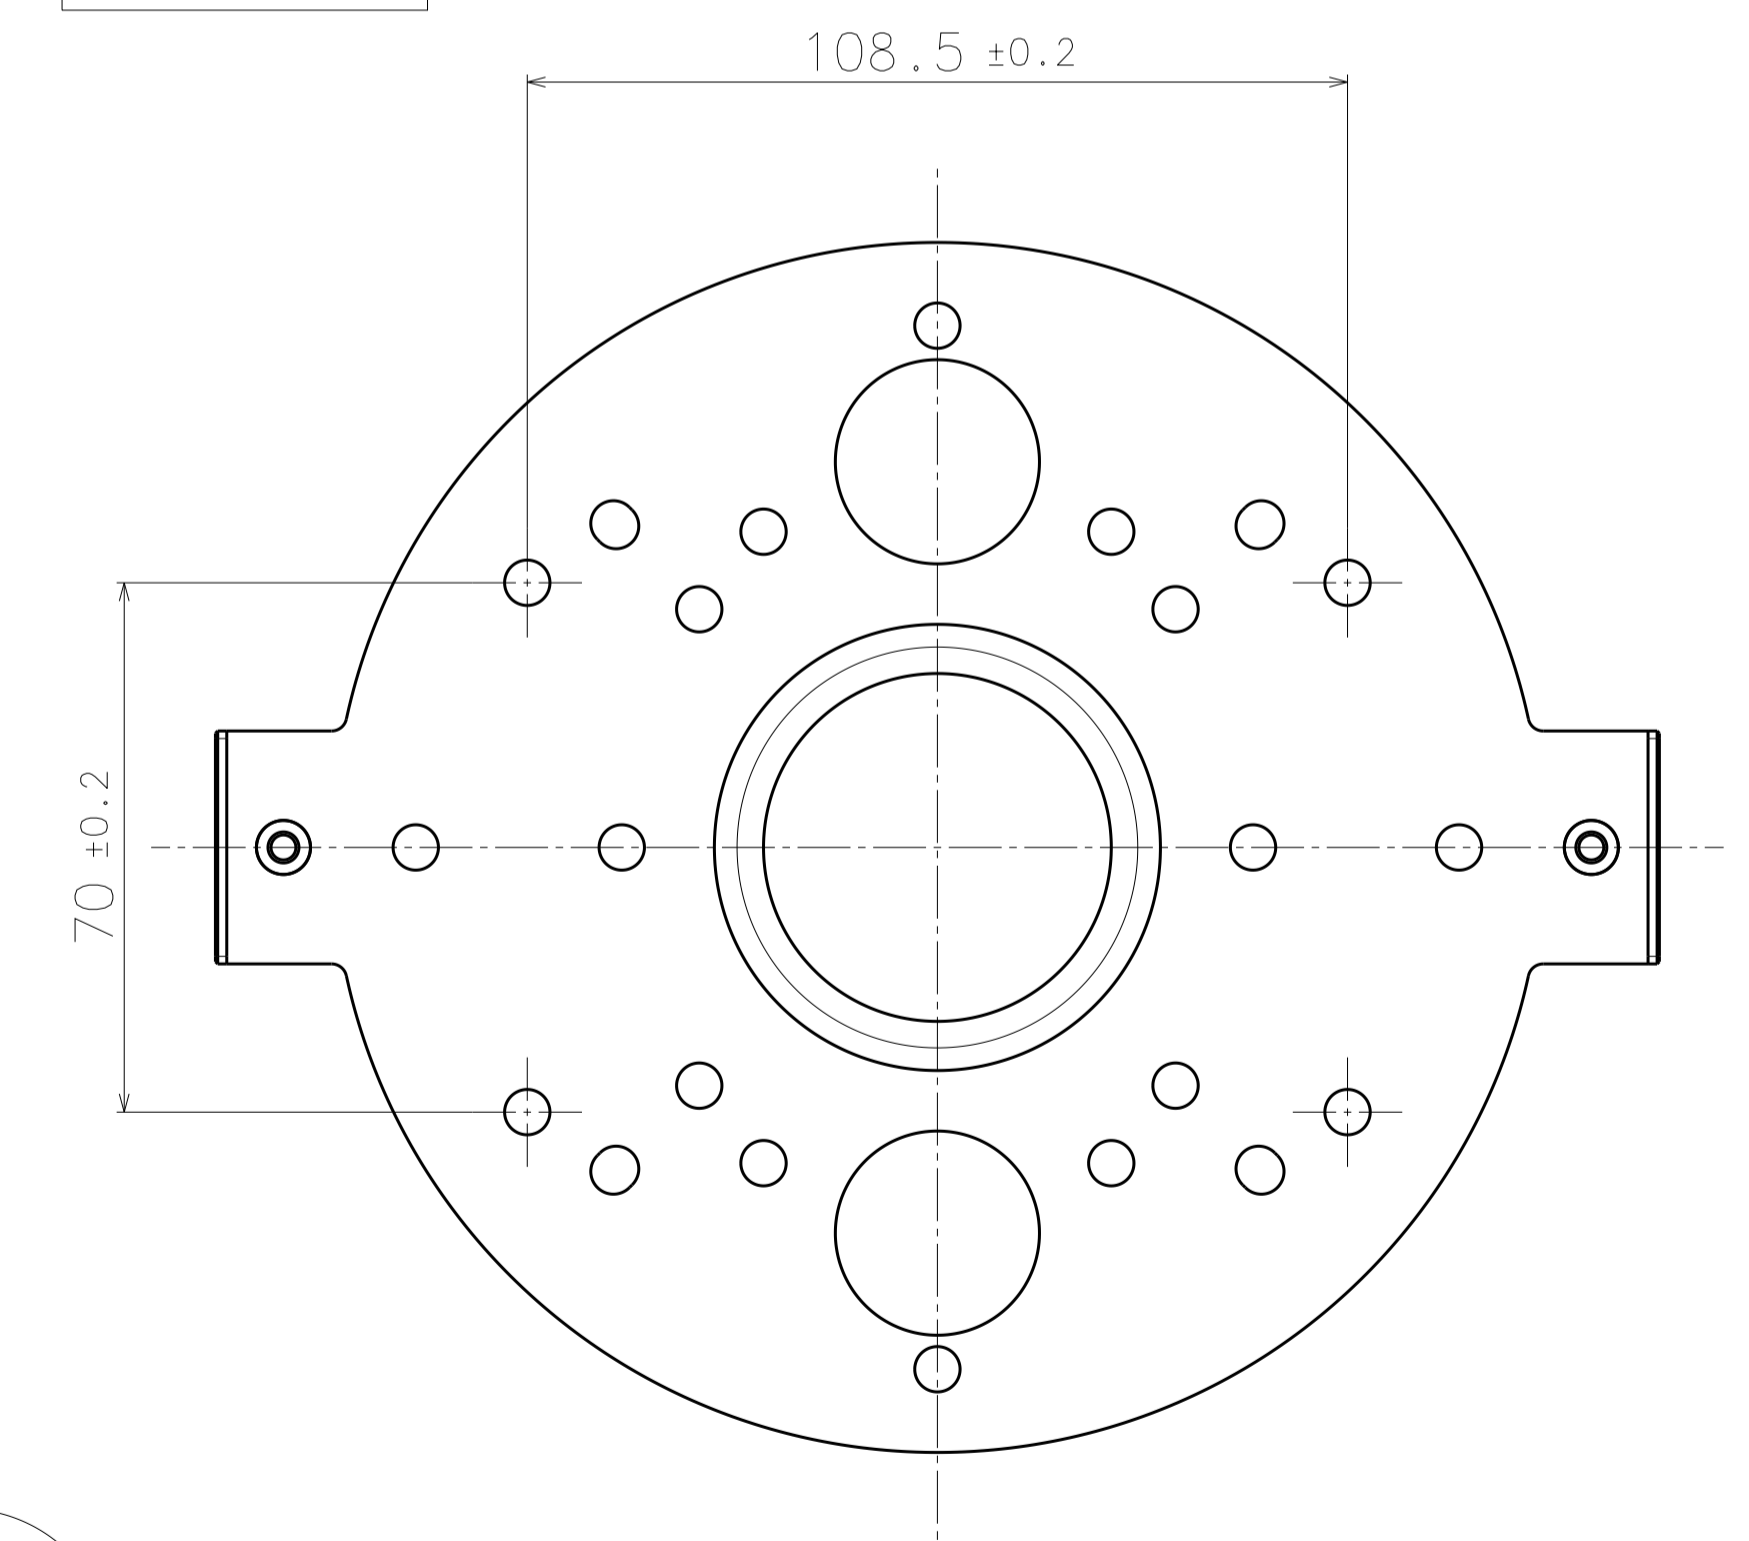

Model number	Coating
WV-Q7118UX	Light Gray
WV-QSR500-WUX	i-PRO white

	投影面積/Projected area
平面図/Top-view	0.023 (m <sup>2</sup> )
側面図/Side-view	0.013 (m <sup>2</sup> )

Mass : Approx. 540 g {1.19 lbs}

# Mounting hole layout

Position A

Position B

Position C

Position D

Position E

Position F

Detail Y (2:1)  
Hole size (Position A)

Detail Z (2:1)  
Hole size (Position B, C, D, E, F)

Model number
WV-Q7118UX
WV-QSR500-WUX

カメラとの組み合わせ例  
Example of combination with a camera

Attach to WV-S2536L\*NUX & WV-QJB501-WUX

	投影面積/Projected area
側面図/Side-view	0.021(m <sup>2</sup> )