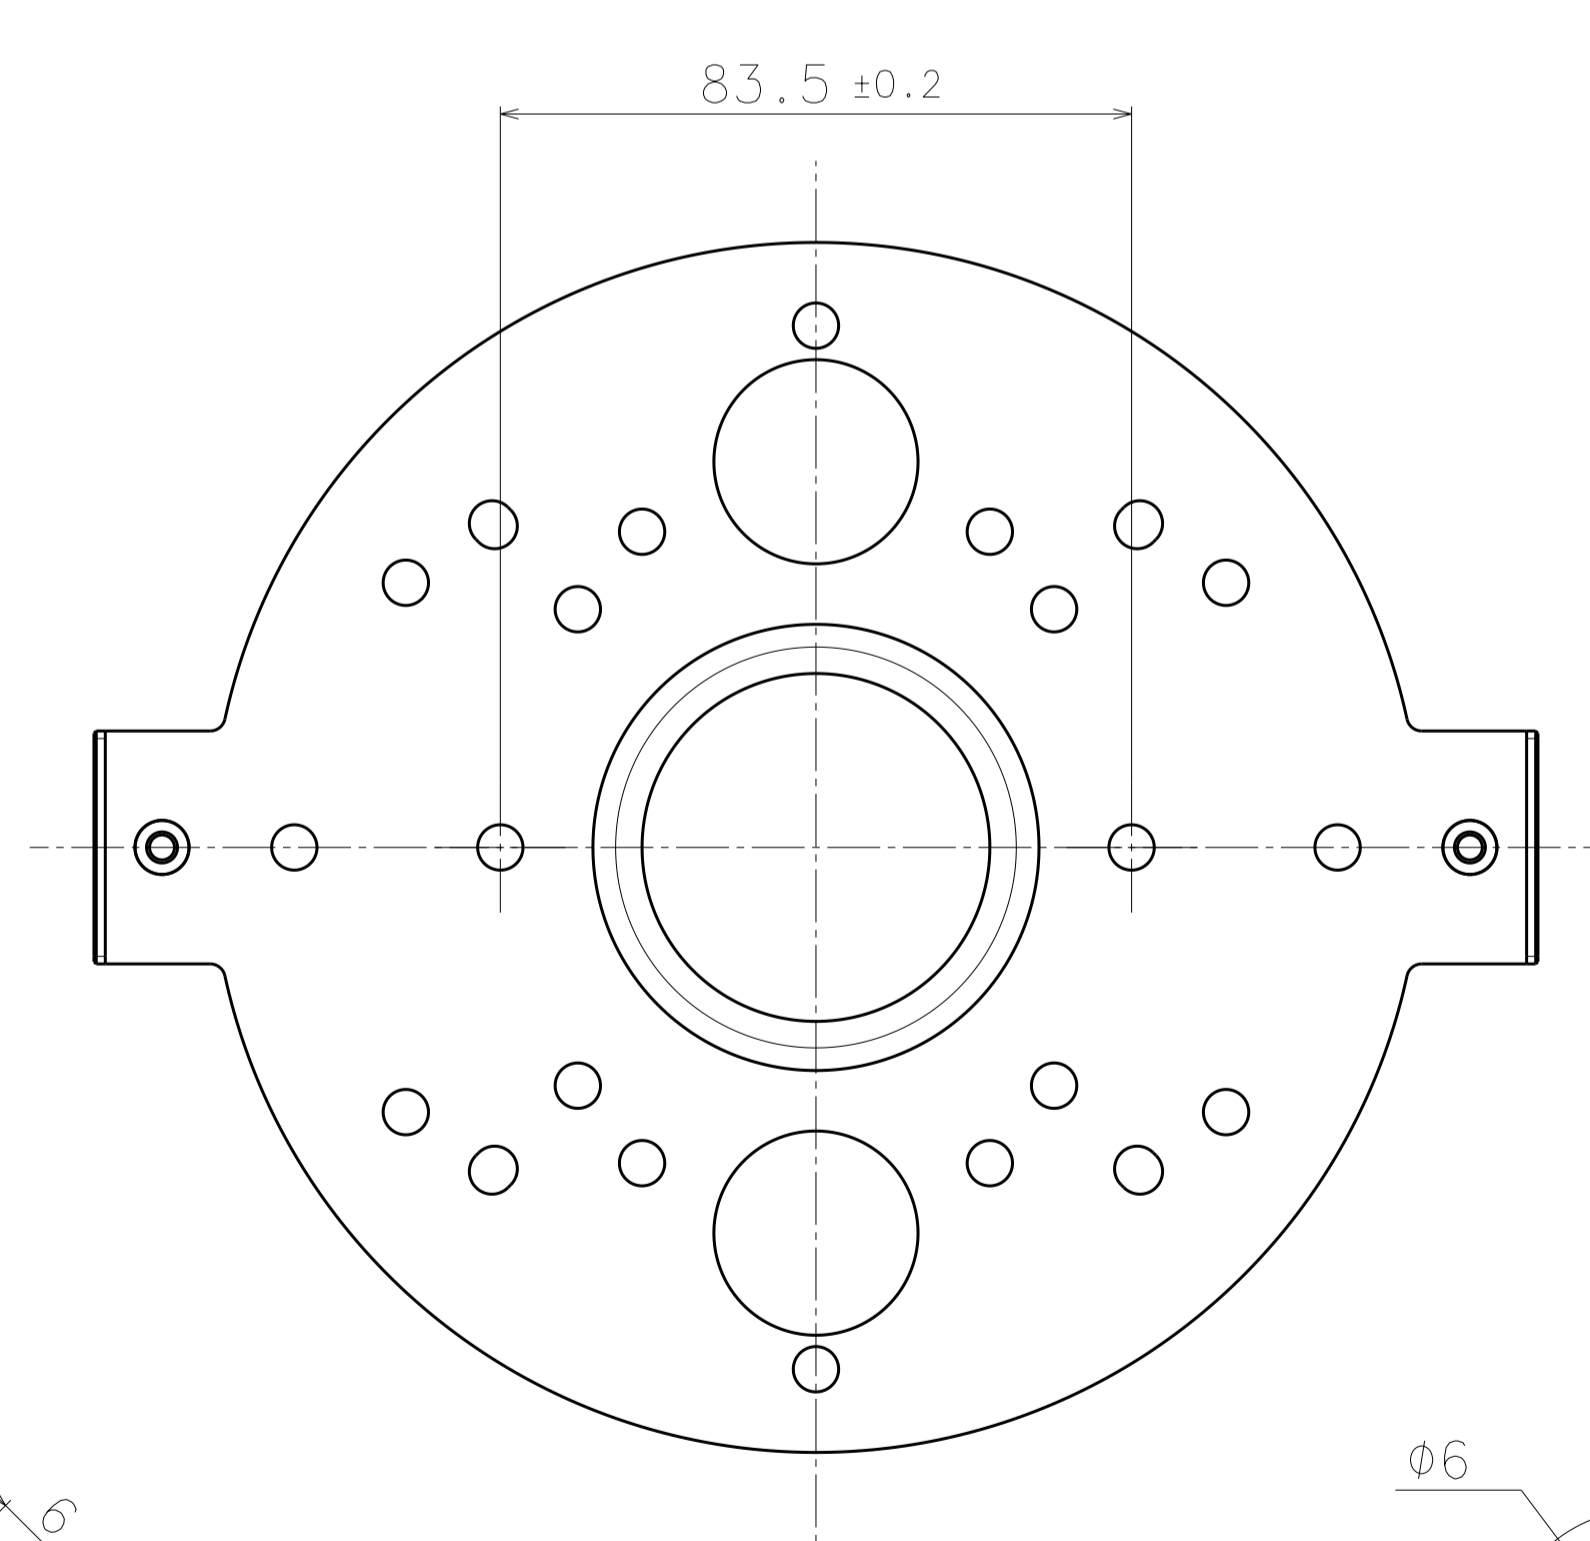

Model number	Coating
WV-Q7118UX	Light Gray
WV-QSR500-WUX	i-PRO white

	投影面積/Projected area
平面図/Top-view	0.023 (m <sup>2</sup> )
側面図/Side-view	0.013 (m <sup>2</sup> )

Mass : Approx. 540 g {1.19 lbs}

# Mounting hole layout

Position A

Position B

Position C

Position D

Position E

Position F

Detail Y (2:1)  
Hole size (Position A)

Detail Z (2:1)  
Hole size (Position B, C, D, E, F)

Model number
WV-Q7118UX
WV-QSR500-WUX

カメラとの組み合わせ例  
Example of combination with a camera

Attach to WV-S2536L\*NUX & WV-QJB501-WUX

	投影面積/Projected area
側面図/Side-view	0.021(m <sup>2</sup> )