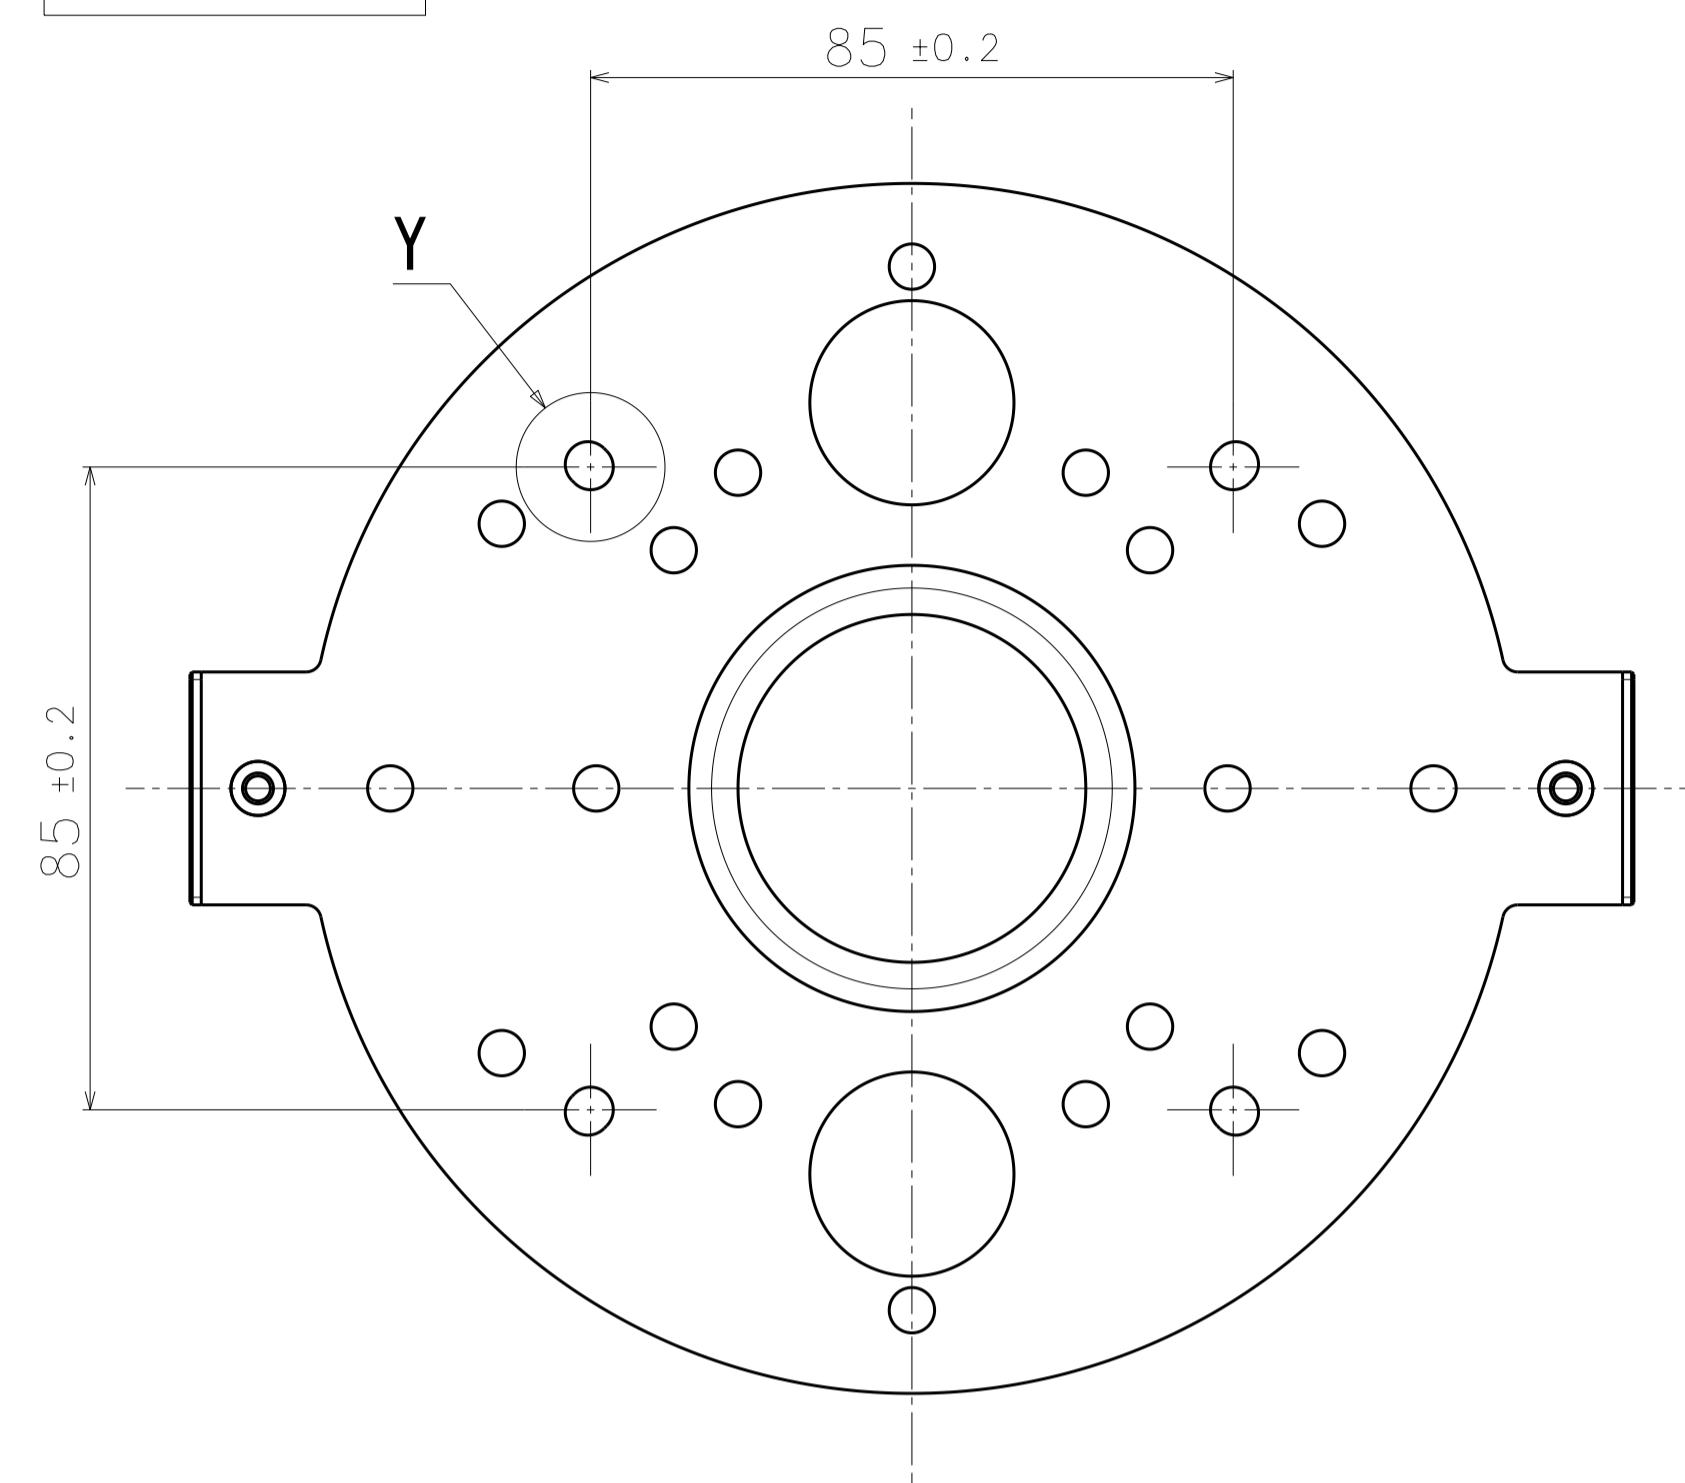

Model number	Coating
WV-Q7118UX	Light Gray
WV-QSR500-WUX	i-PRO white

	投影面積/Projected area
平面図/Top-view	0.023 (m <sup>2</sup> )
側面図/Side-view	0.013 (m <sup>2</sup> )

Mass : Approx. 540 g {1.19 lbs}

# Mounting hole layout

Position A

Position B

Position C

Position D

Position E

Position F

Detail Y (2:1)  
Hole size (Position A)

Detail Z (2:1)  
Hole size (Position B, C, D, E, F)

Model number
WV-Q7118UX
WV-QSR500-WUX

カメラとの組み合わせ例  
Example of combination with a camera

Attach to WV-S2536L\*NUX & WV-QJB501-WUX

	投影面積/Projected area
側面図/Side-view	0.021(m <sup>2</sup> )

Model number  
WV-QSR500-WUX