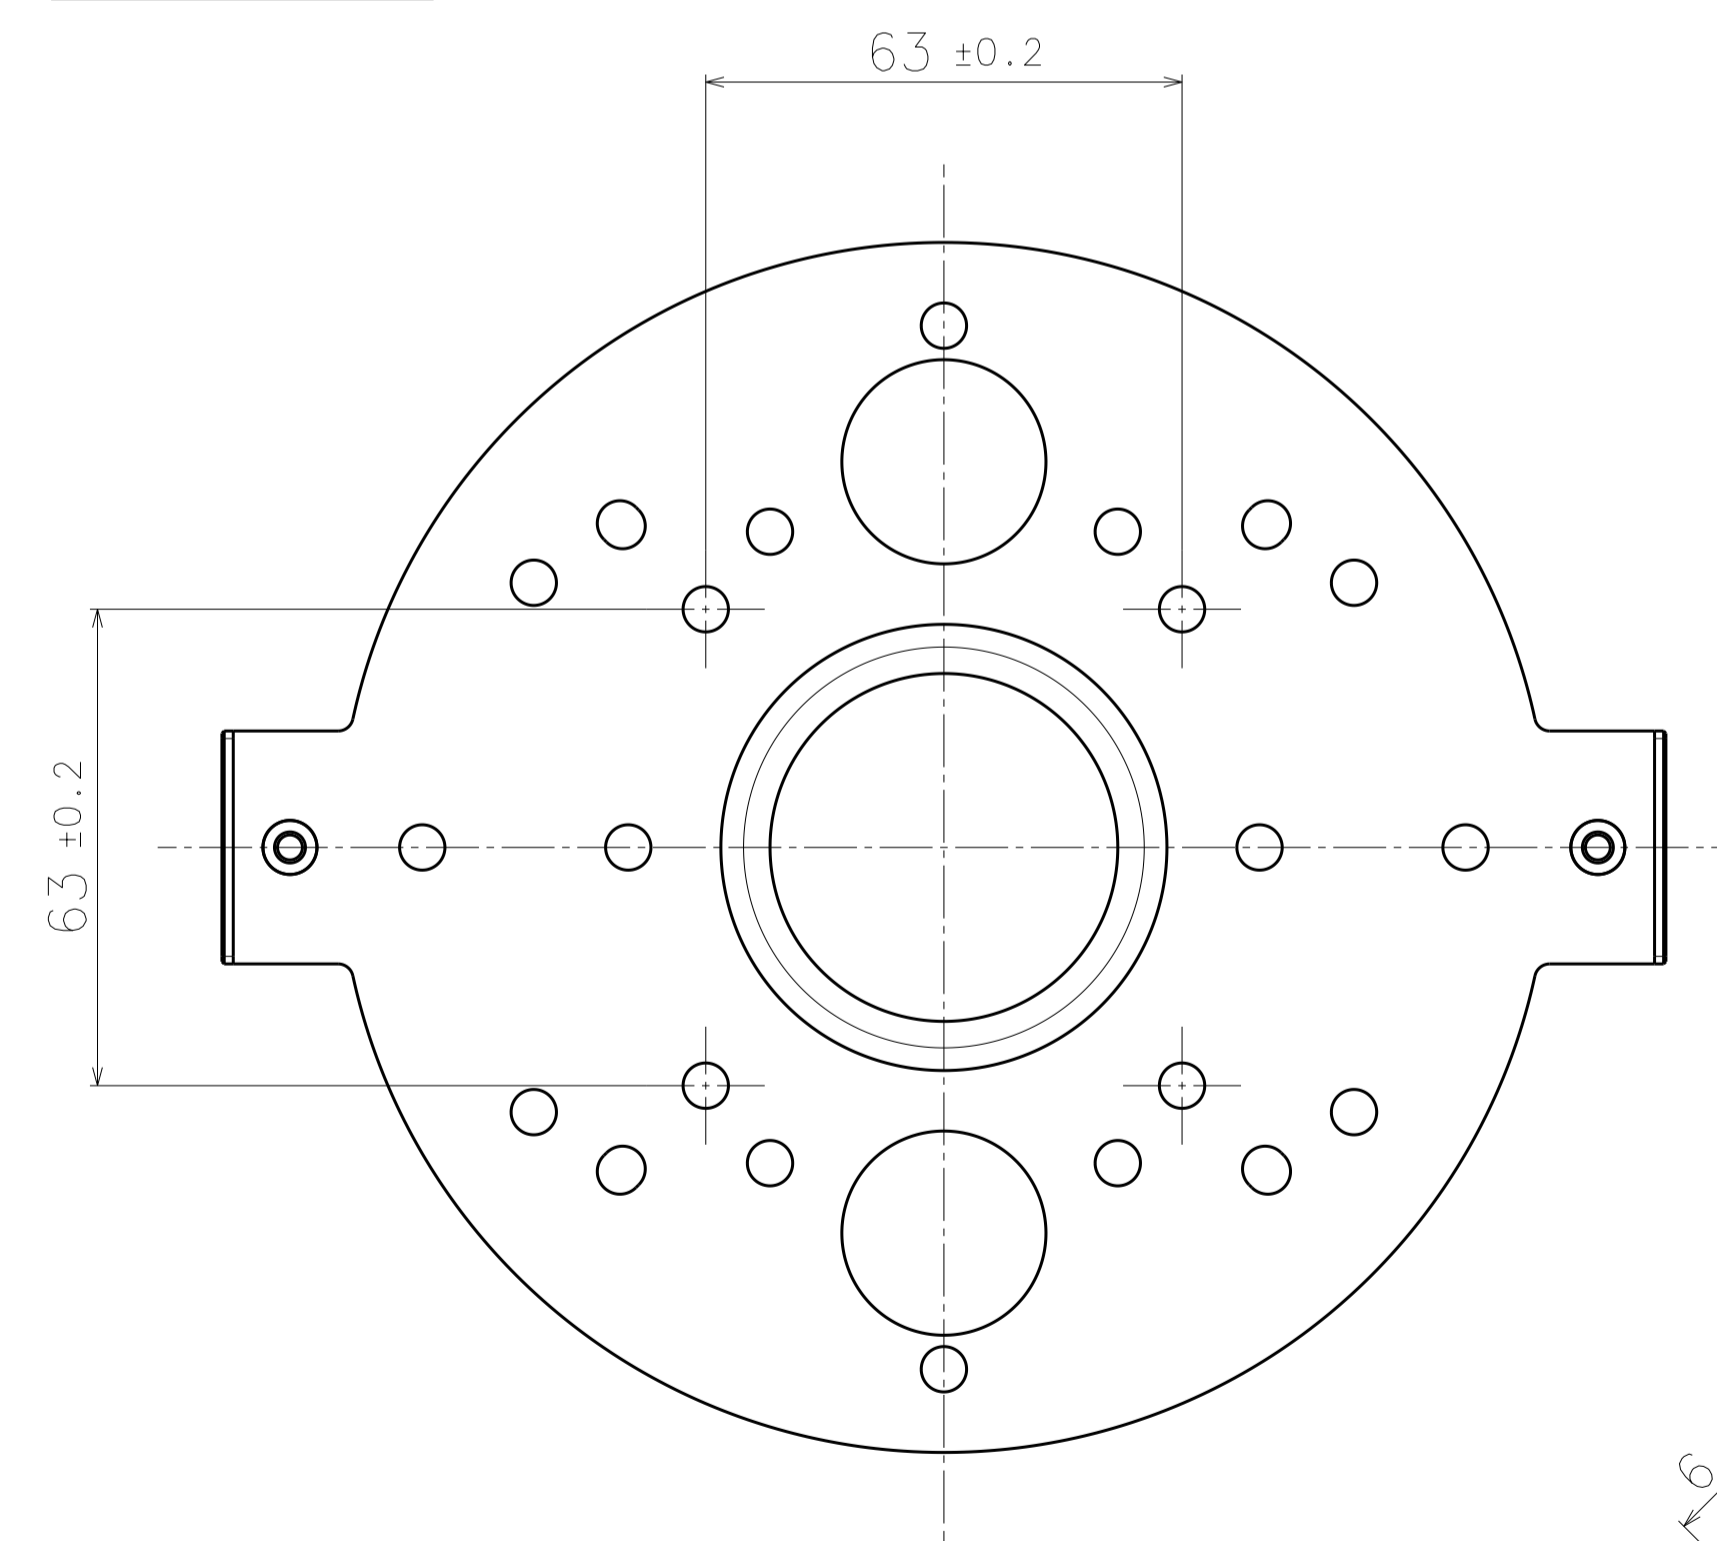

Model number	Coating
WV-Q7118UX	Light Gray
WV-QSR500-WUX	i-PRO white

	投影面積/Projected area
平面図/Top-view	0.023 (m <sup>2</sup> )
側面図/Side-view	0.013 (m <sup>2</sup> )

Mass : Approx. 540 g {1.19 lbs}

# Mounting hole layout

Position A

Position B

Position C

Position D

Position E

Position F

Detail Y (2:1)  
Hole size (Position A)

Detail Z (2:1)  
Hole size (Position B, C, D, E, F)

Model number
WV-Q7118UX
WV-QSR500-WUX

カメラとの組み合わせ例  
Example of combination with a camera

Attach to WV-S2536L\*NUX & WV-QJB501-WUX

	投影面積/Projected area
側面図/Side-view	0.021(m <sup>2</sup> )