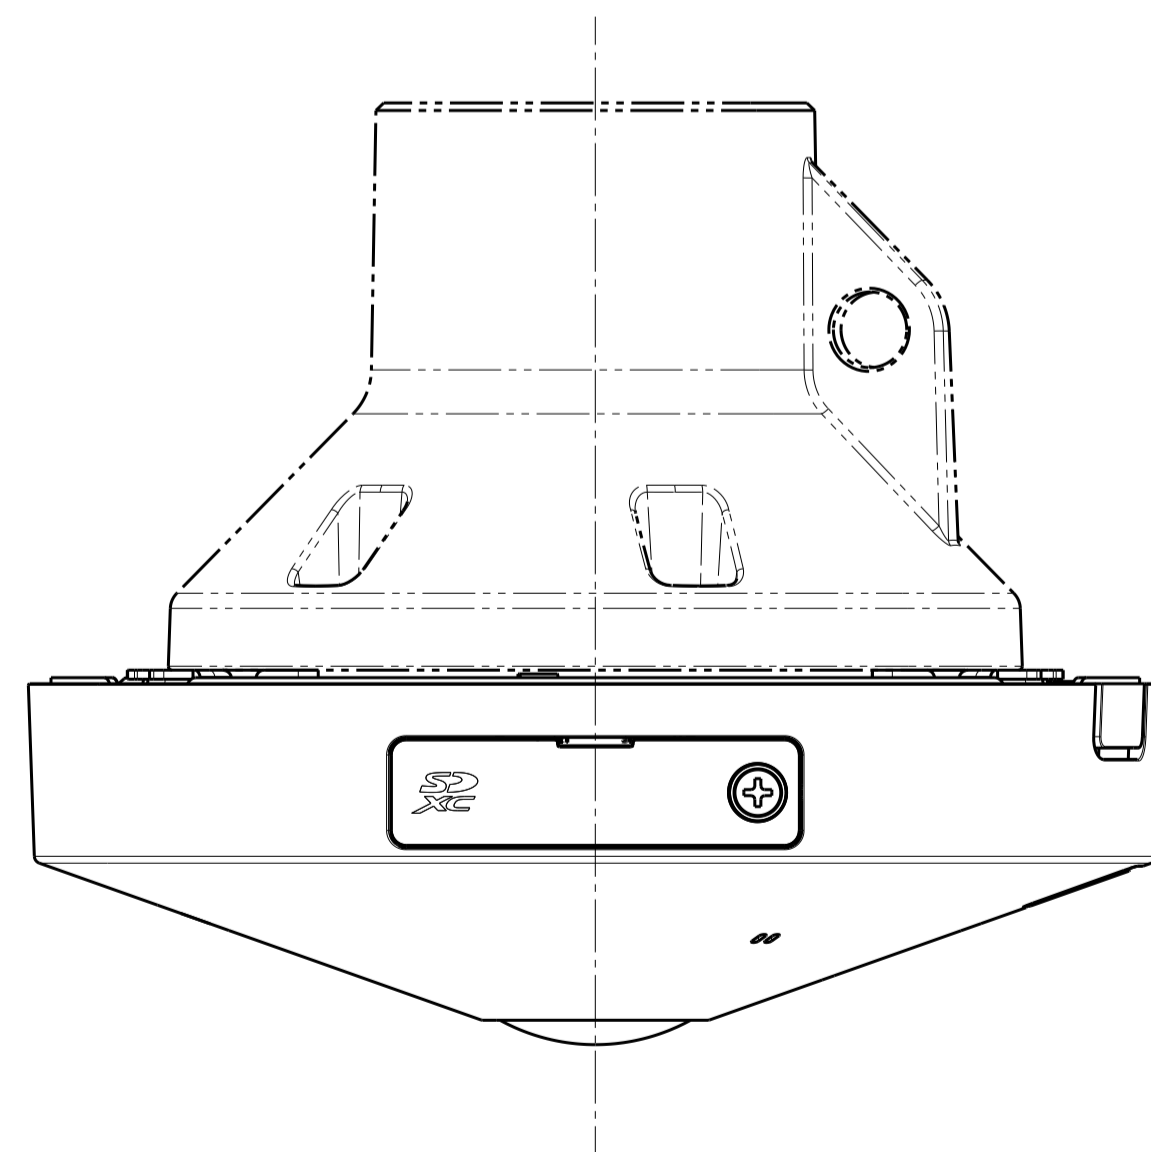

Attach to WV-QCL100-WUX