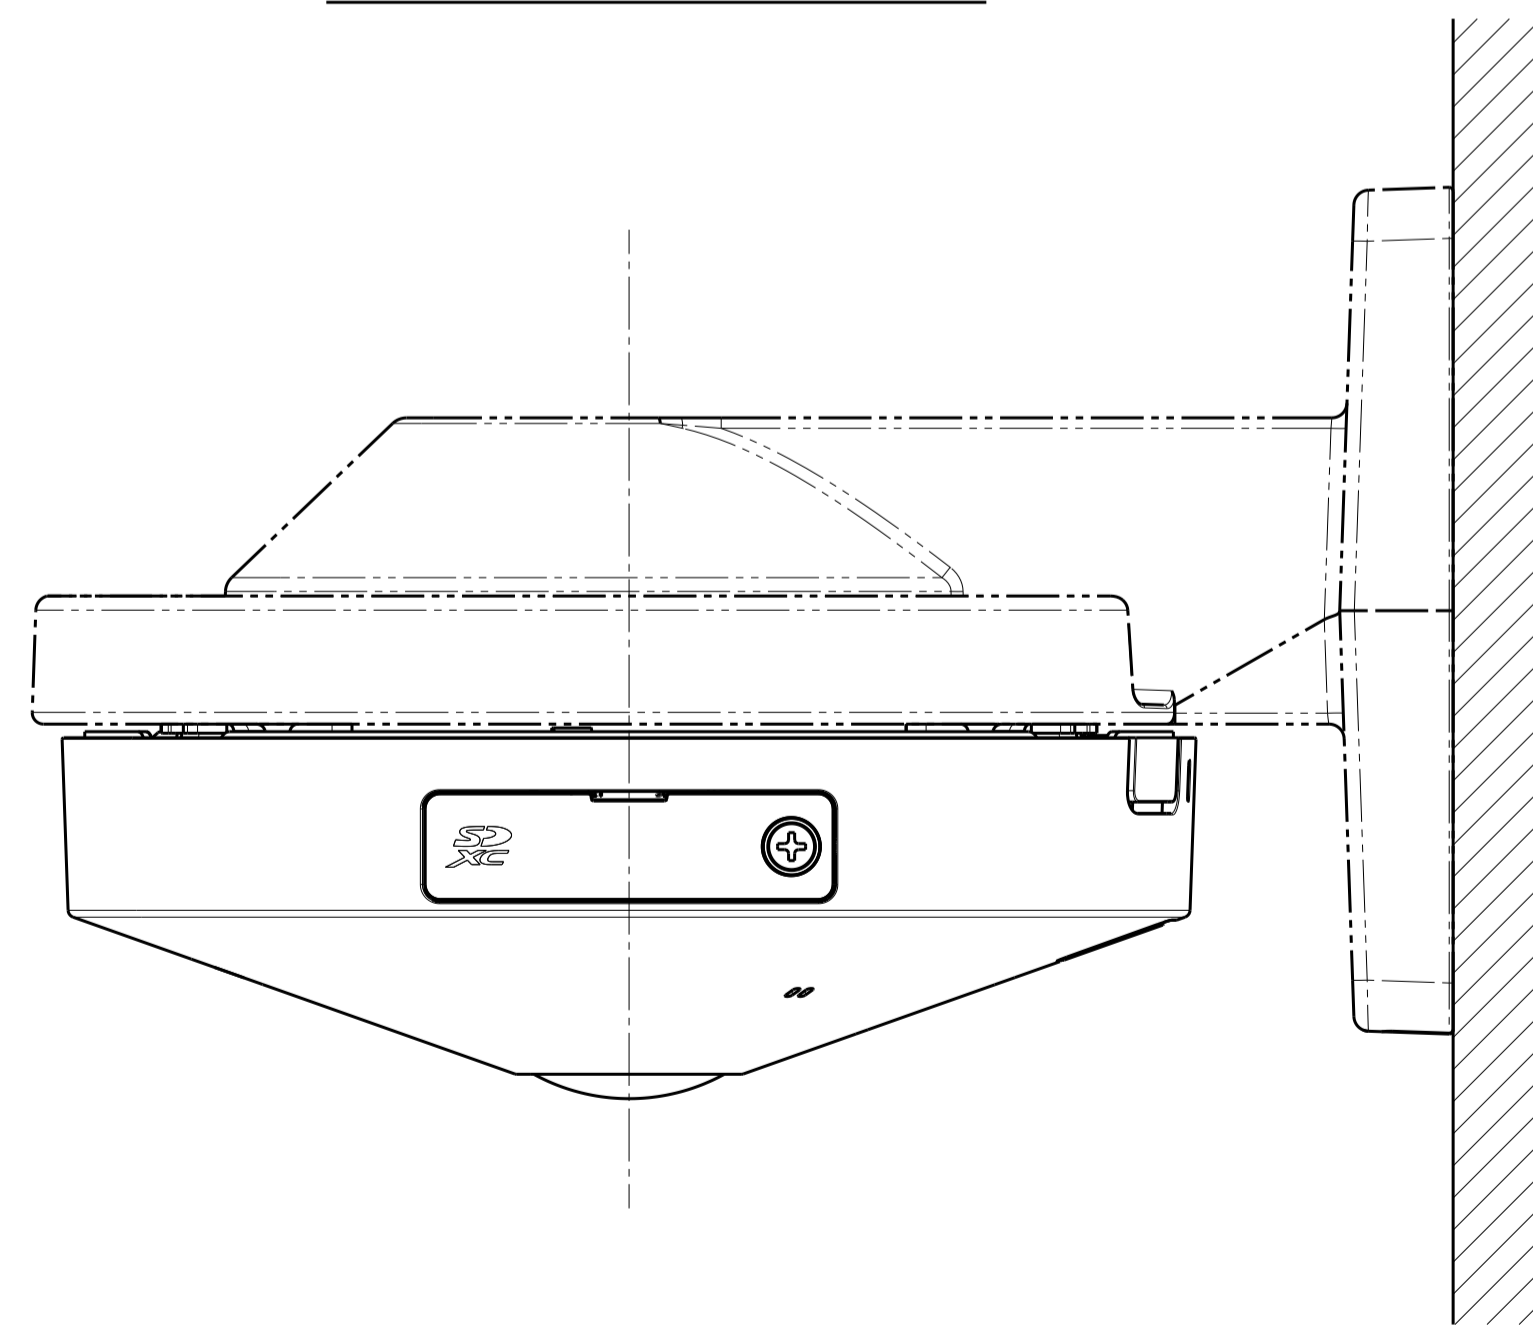

Inside of camera fixing screw cover

With Attachment Plate

Model number
WV-S4176UX

Mass : Approx. 420 g {0.93 lbs} (When using the attachment plate)

Inside of SD-slot cover
(S=2:1)

View A

View B

Template for mounting

Model number
WV-S4176UX

Attach to WV-Q105AUX

Attach to WV-Q180UX

Attach to WV-QCL100-WUX

Attach to WV-QWL500-WUX

Model number
WV-S4176UX