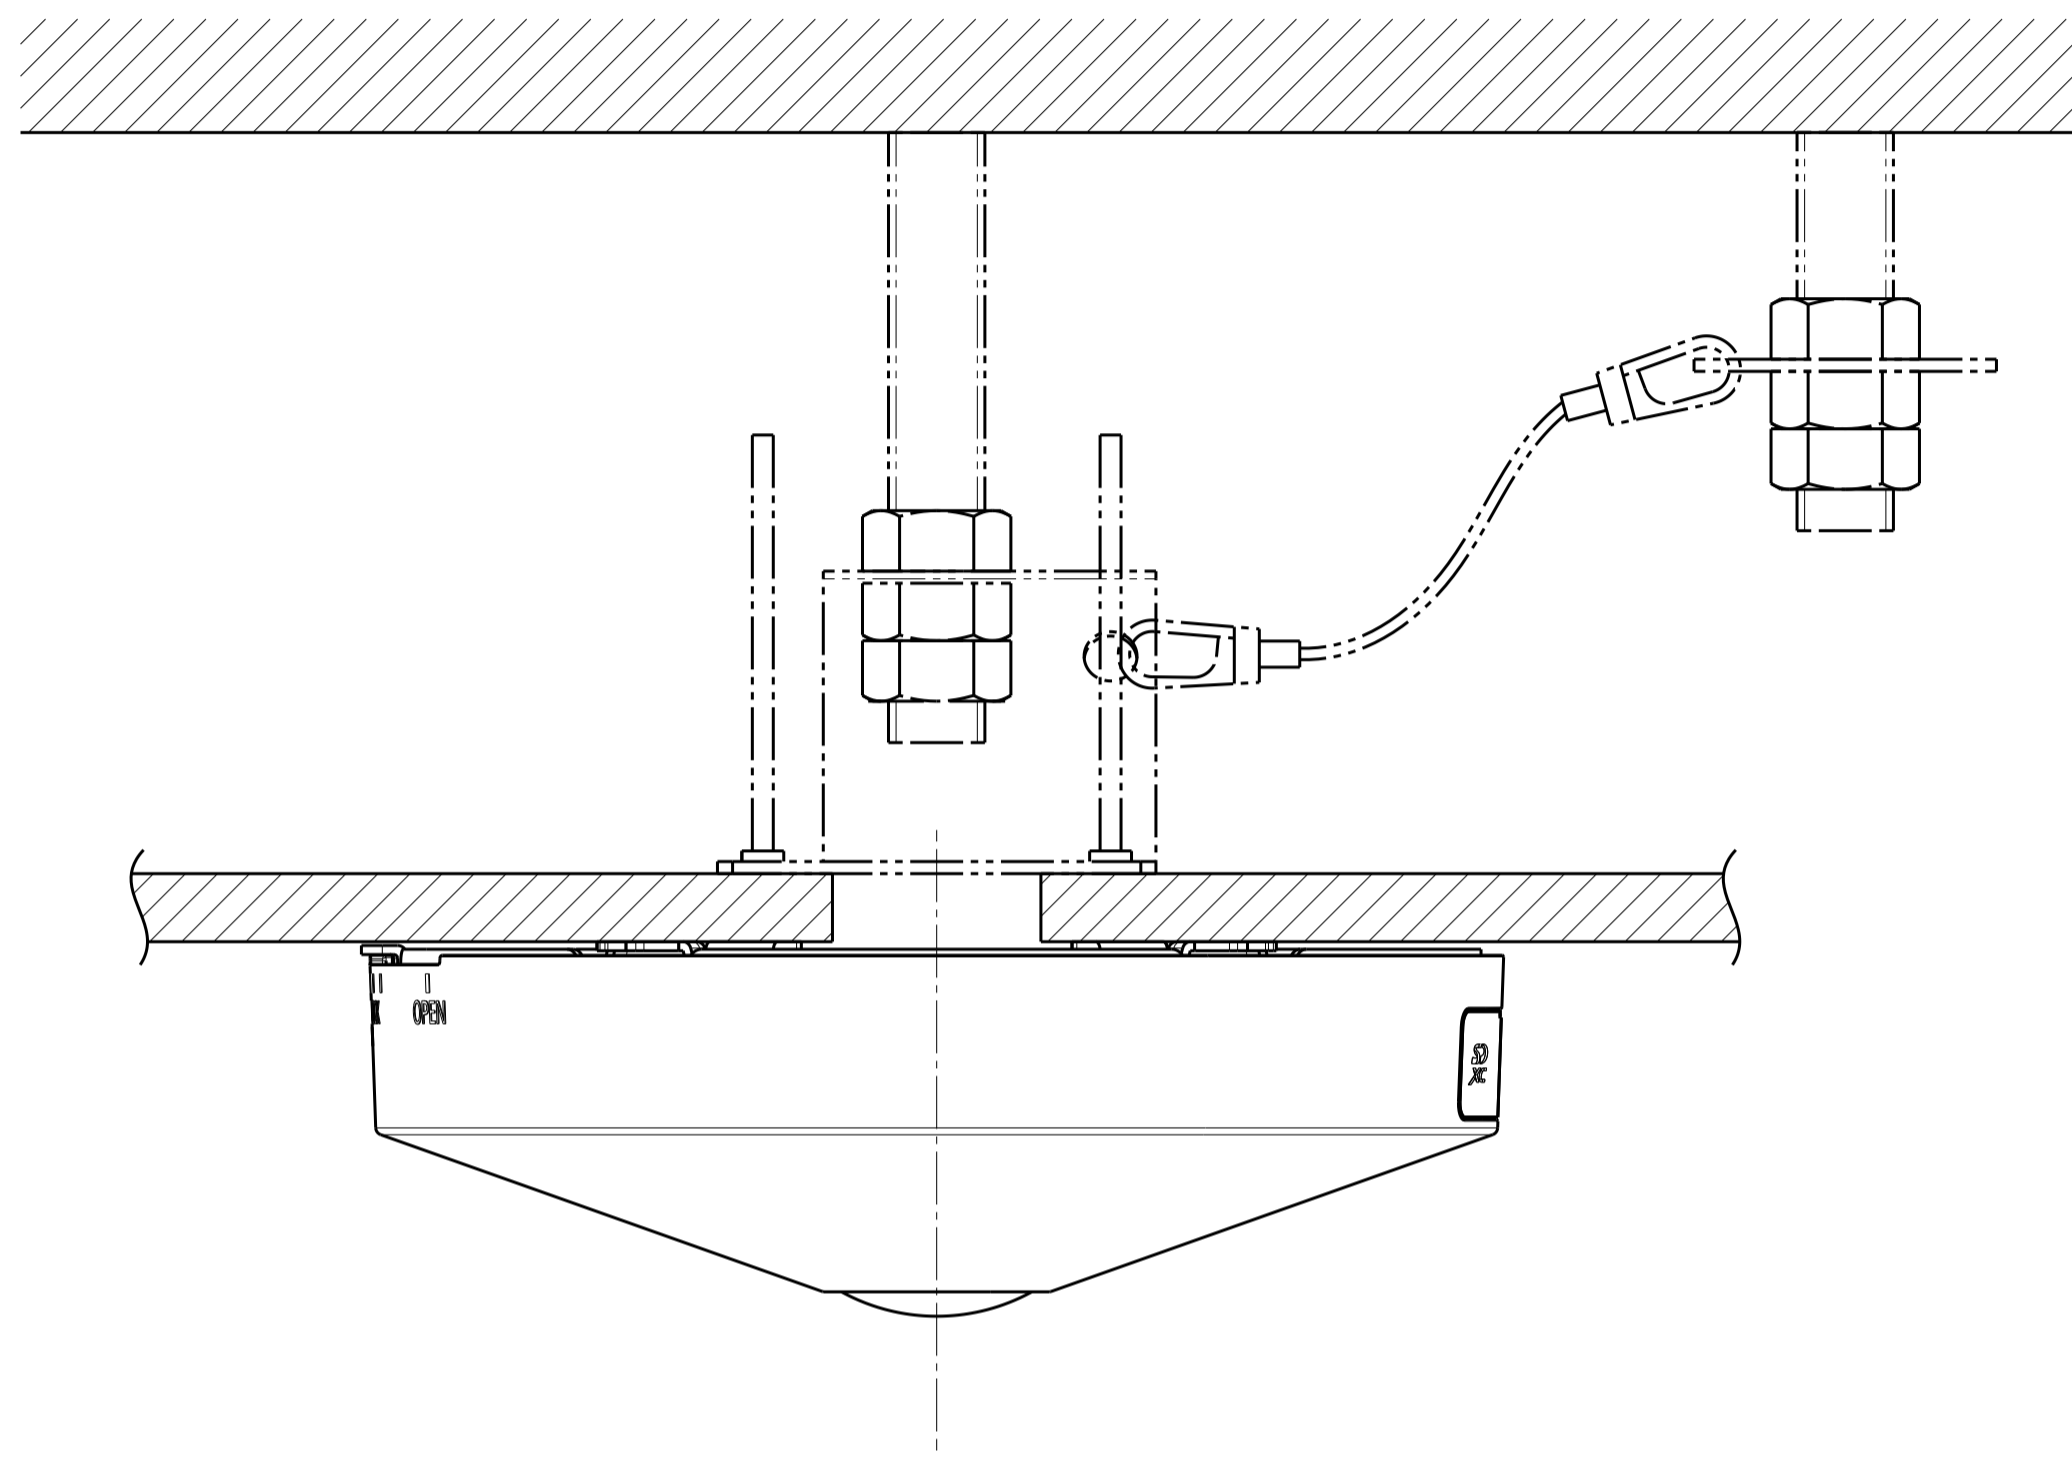

Inside of camera fixing screw cover

With Attachment Plate

Model number
WV-S4176UX

Mass : Approx. 420 g {0.93 lbs} (When using the attachment plate)

Inside of SD-slot cover
(S=2:1)

View A

View B

Template for mounting

Model number
WV-S4176UX

Attach to WV-Q105AUX

Attach to WV-Q180UX

Attach to WV-QCL100-WUX

Attach to WV-QWL500-WUX

Model number
WV-S4176UX