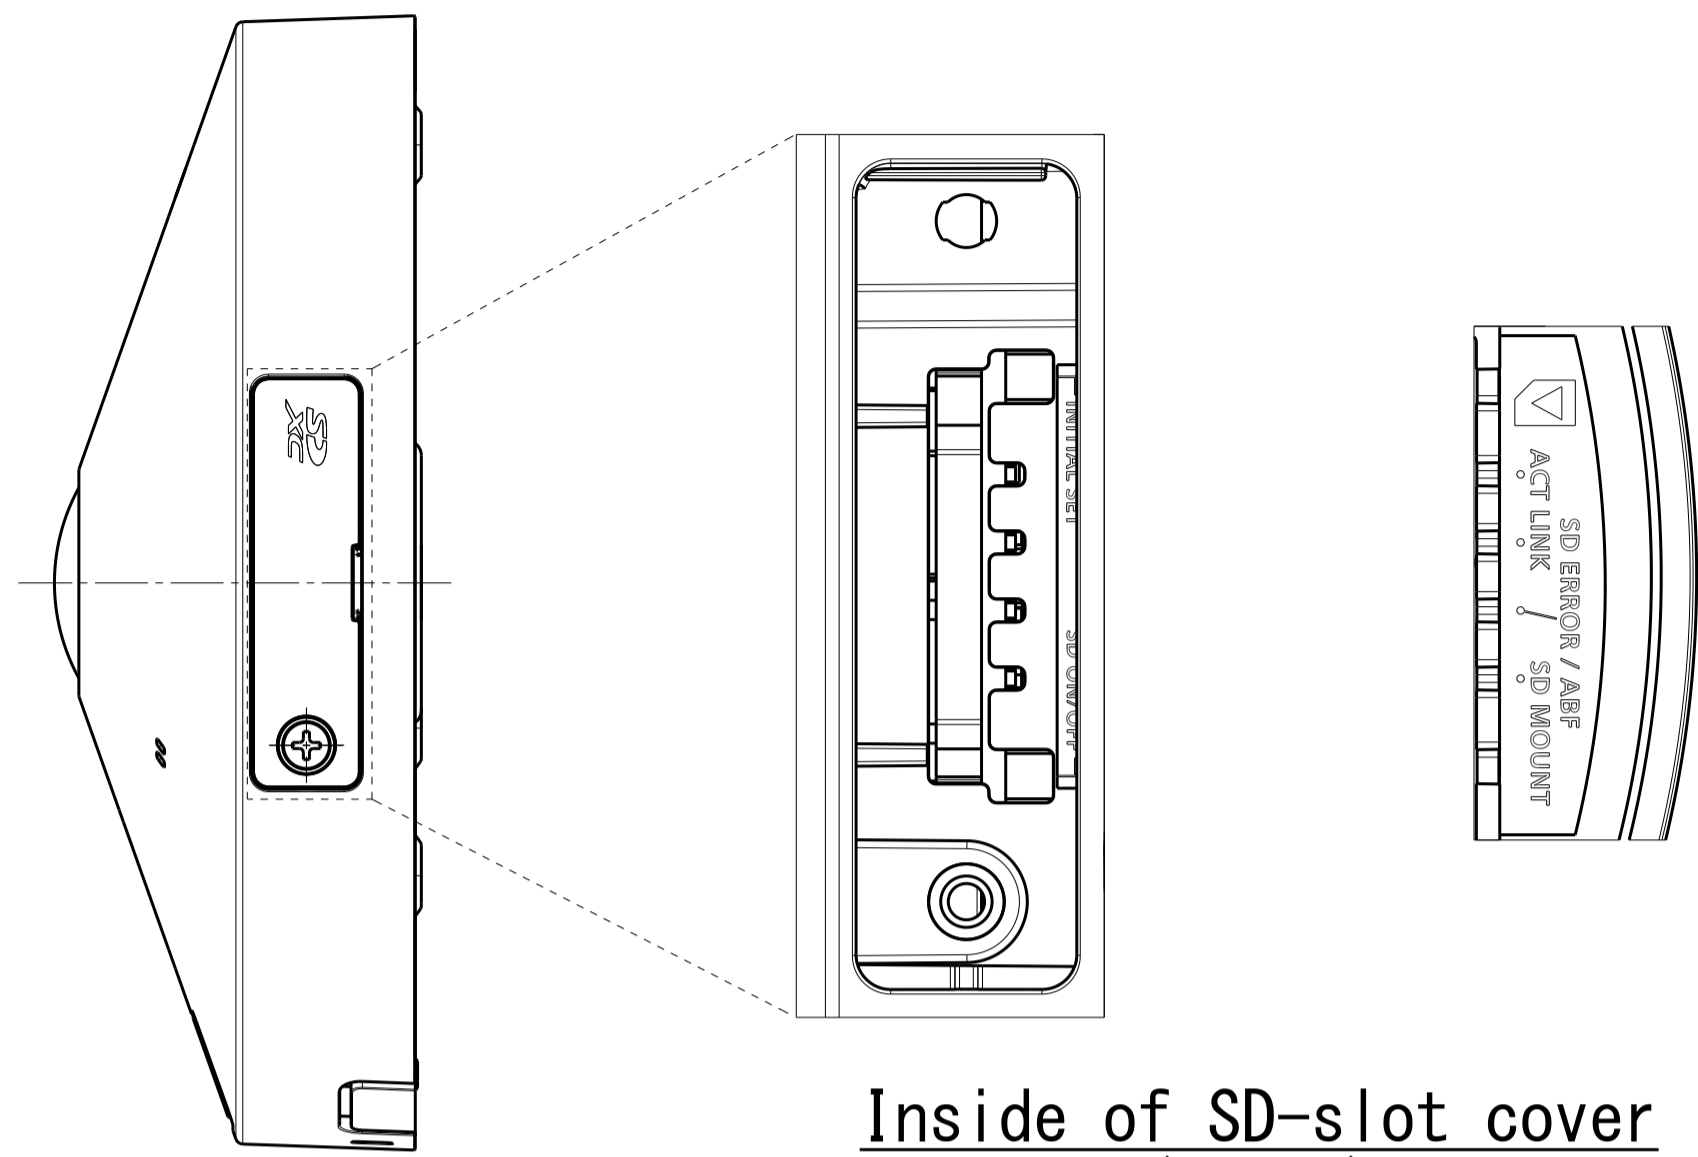

Inside of camera fixing screw cover

With Attachment Plate

Model number
WV-S4176UX

Mass : Approx. 420 g {0.93 lbs} (When using the attachment plate)

Inside of SD-slot cover
(S=2:1)

View A

View B

Template for mounting

Model number
WV-S4176UX

Attach to WV-Q105AUX

Attach to WV-Q180UX

Attach to WV-QCL100-WUX

Attach to WV-QWL500-WUX

Model number
WV-S4176UX