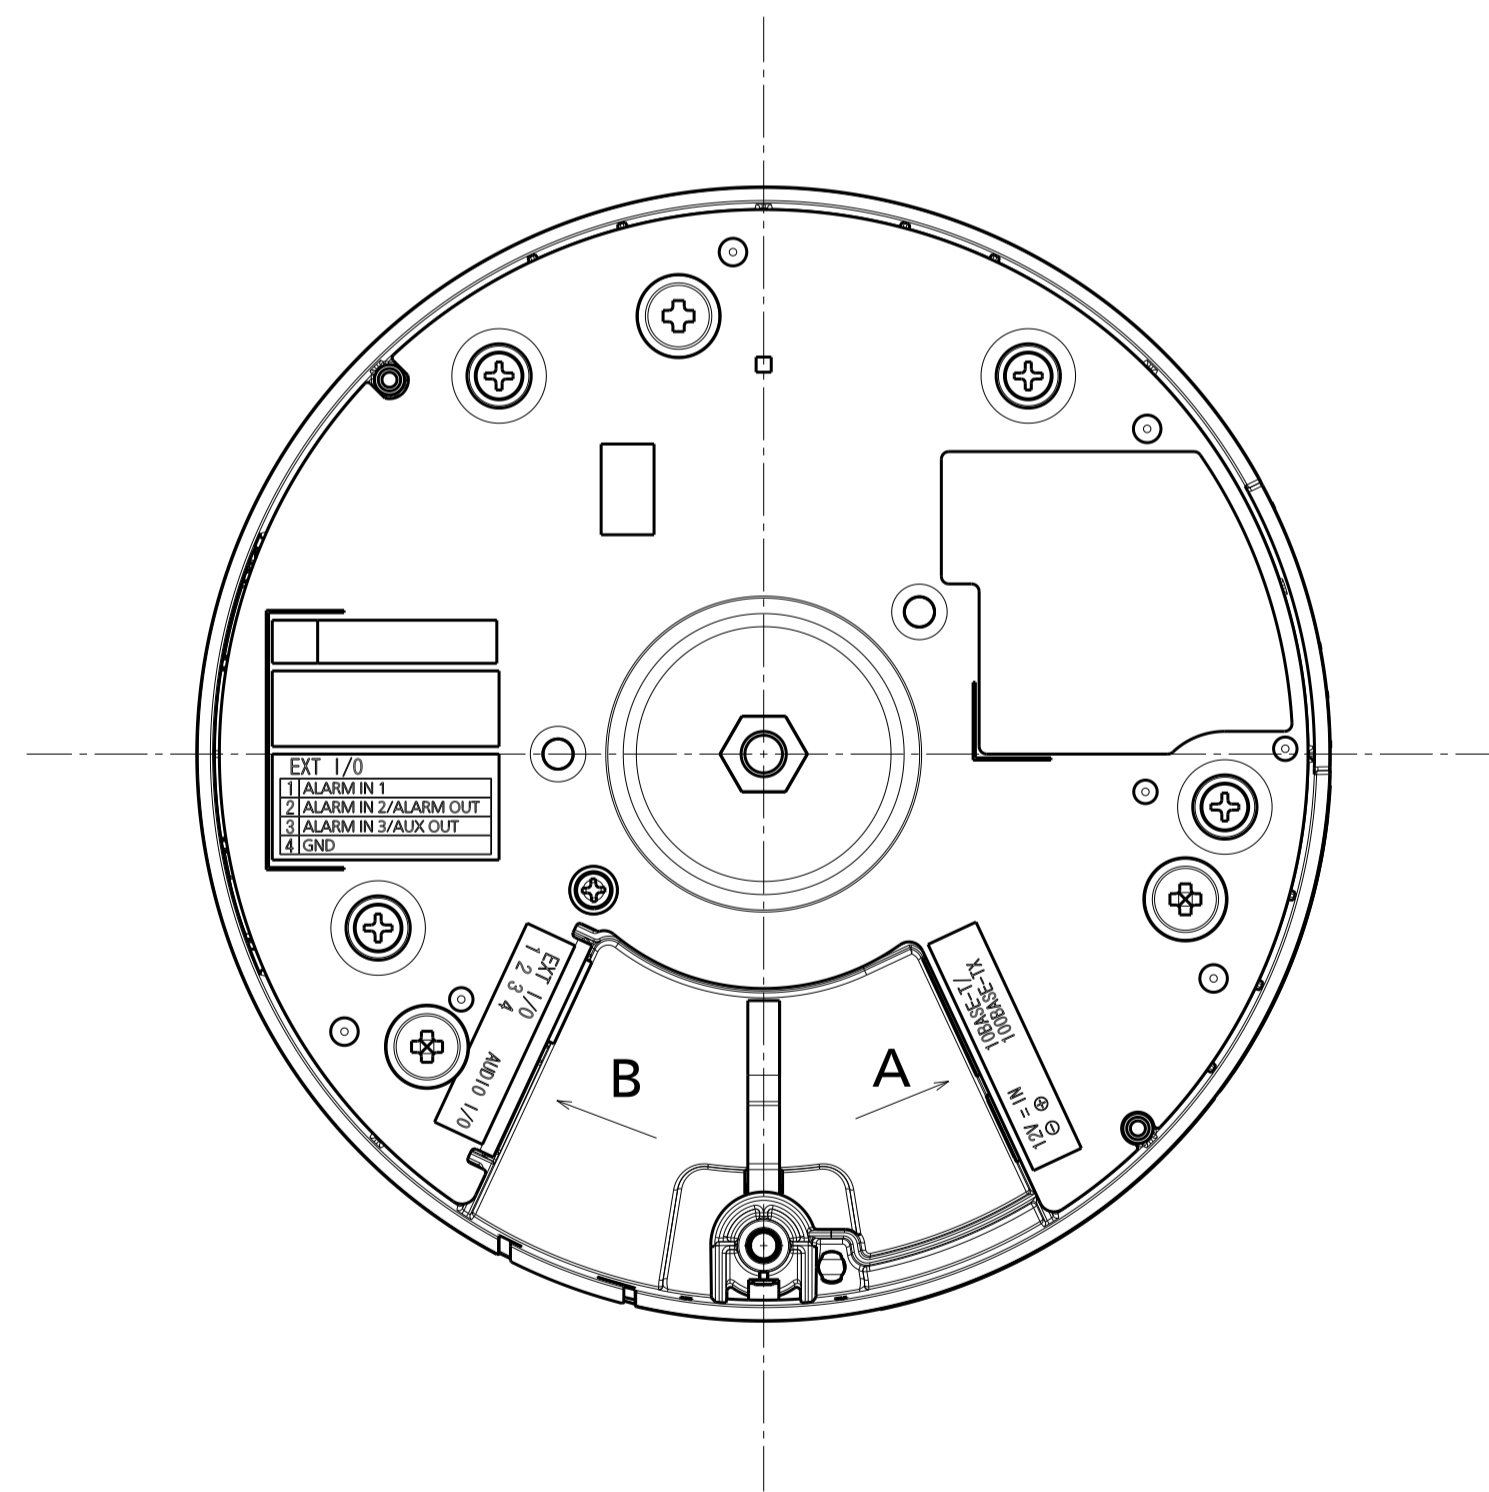

Inside of camera fixing screw cover

With Attachment Plate

Model number
WV-S4176UX

Mass : Approx. 420 g {0.93 lbs} (When using the attachment plate)

Inside of SD-slot cover
(S=2:1)

View A

View B

Template for mounting

Model number
WV-S4176UX

Attach to WV-Q105AUX

Attach to WV-Q180UX

Attach to WV-QCL100-WUX

Attach to WV-QWL500-WUX

Model number
WV-S4176UX