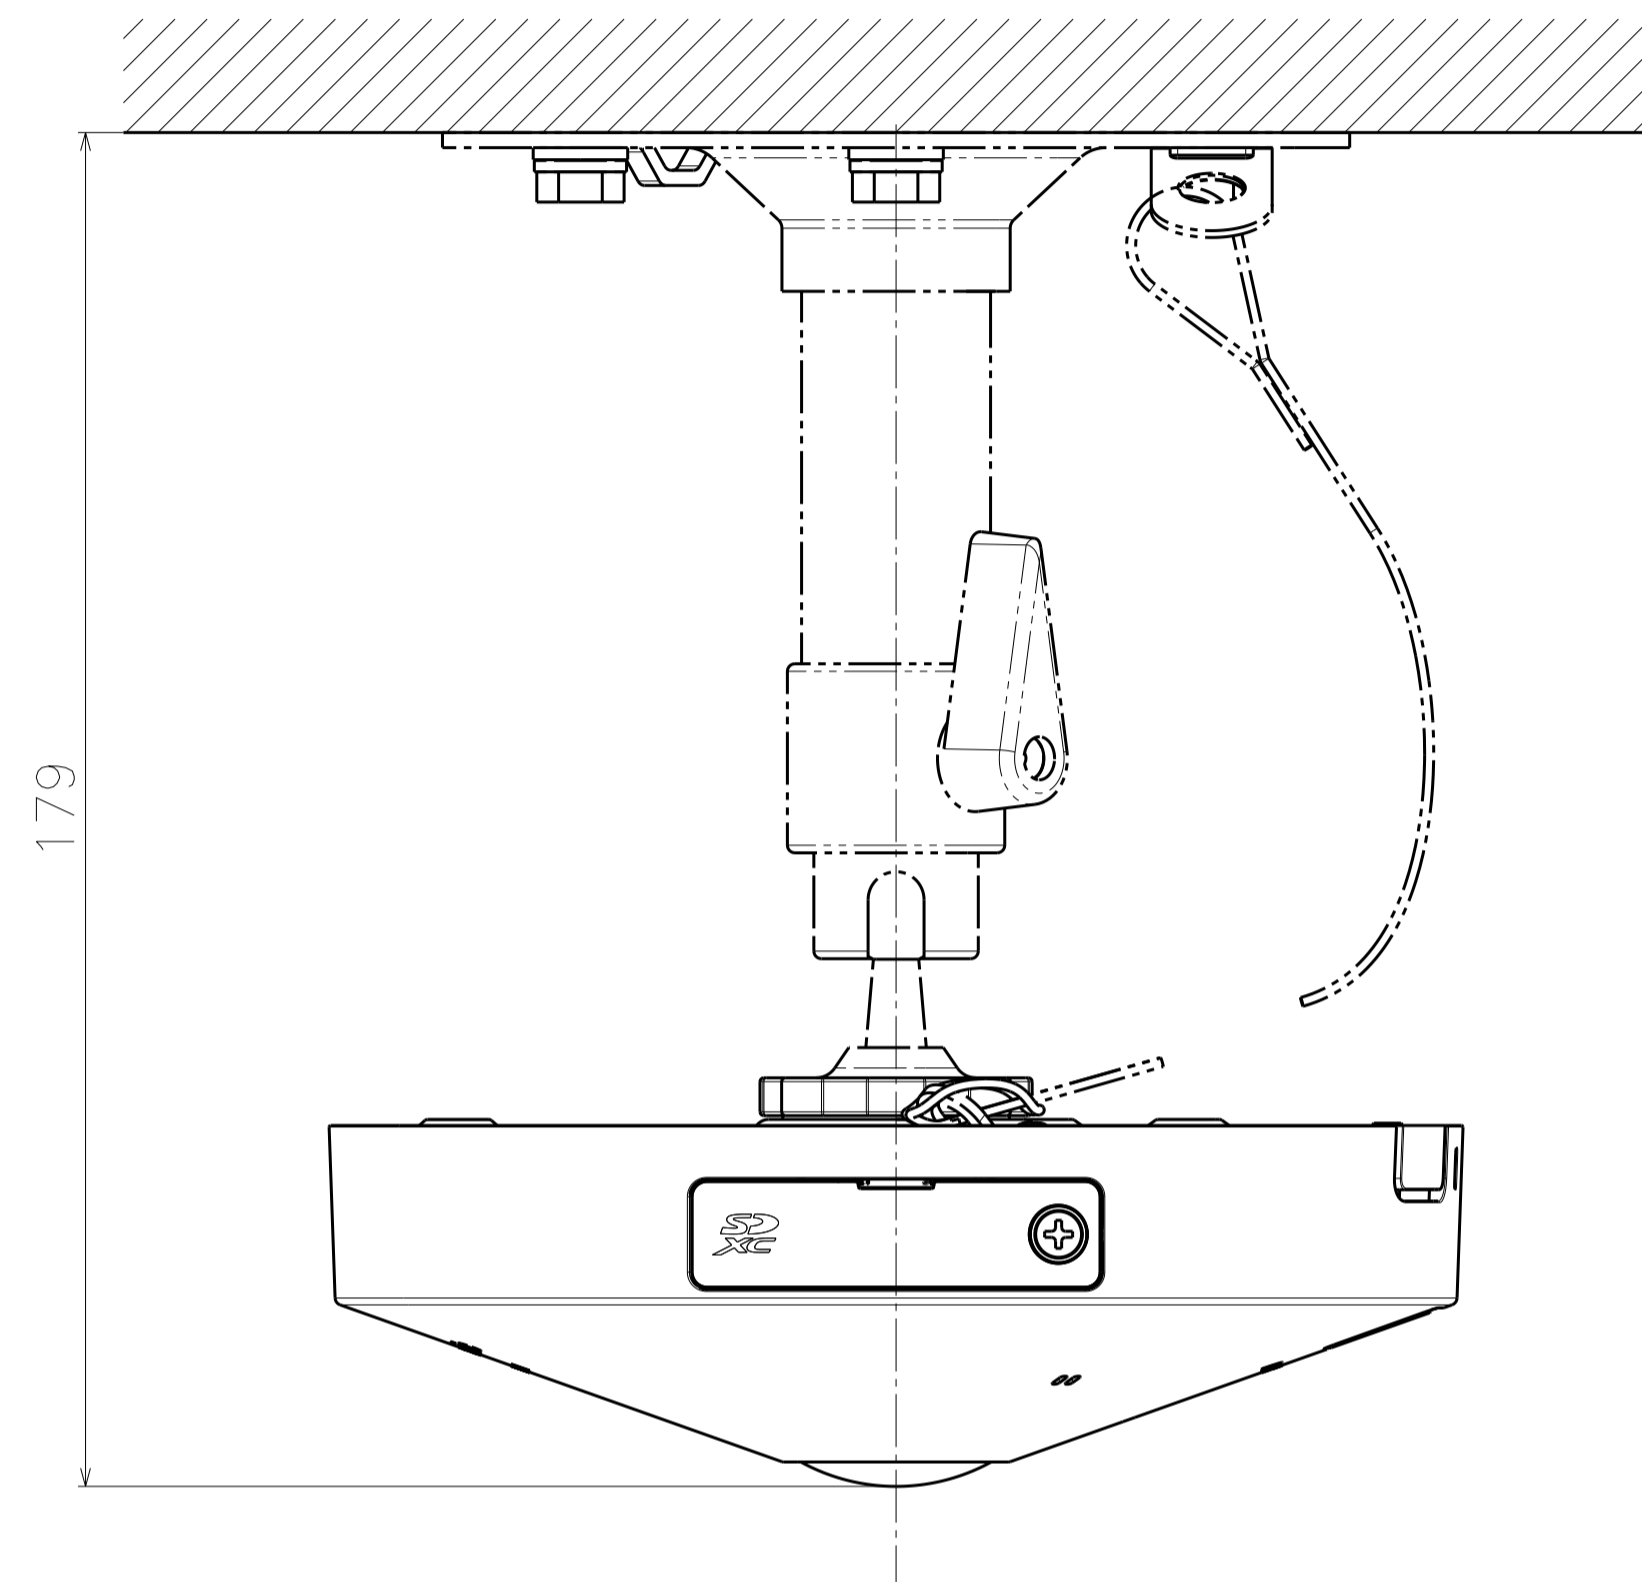

Inside of camera fixing screw cover

With Attachment Plate

Model number
WV-S4176UX

Mass : Approx. 420 g {0.93 lbs} (When using the attachment plate)

Inside of SD-slot cover
(S=2:1)

View A

View B

Template for mounting

Model number
WV-S4176UX

Attach to WV-Q105AUX

Attach to WV-Q180UX

Attach to WV-QCL100-WUX

Attach to WV-QWL500-WUX

Model number
WV-S4176UX