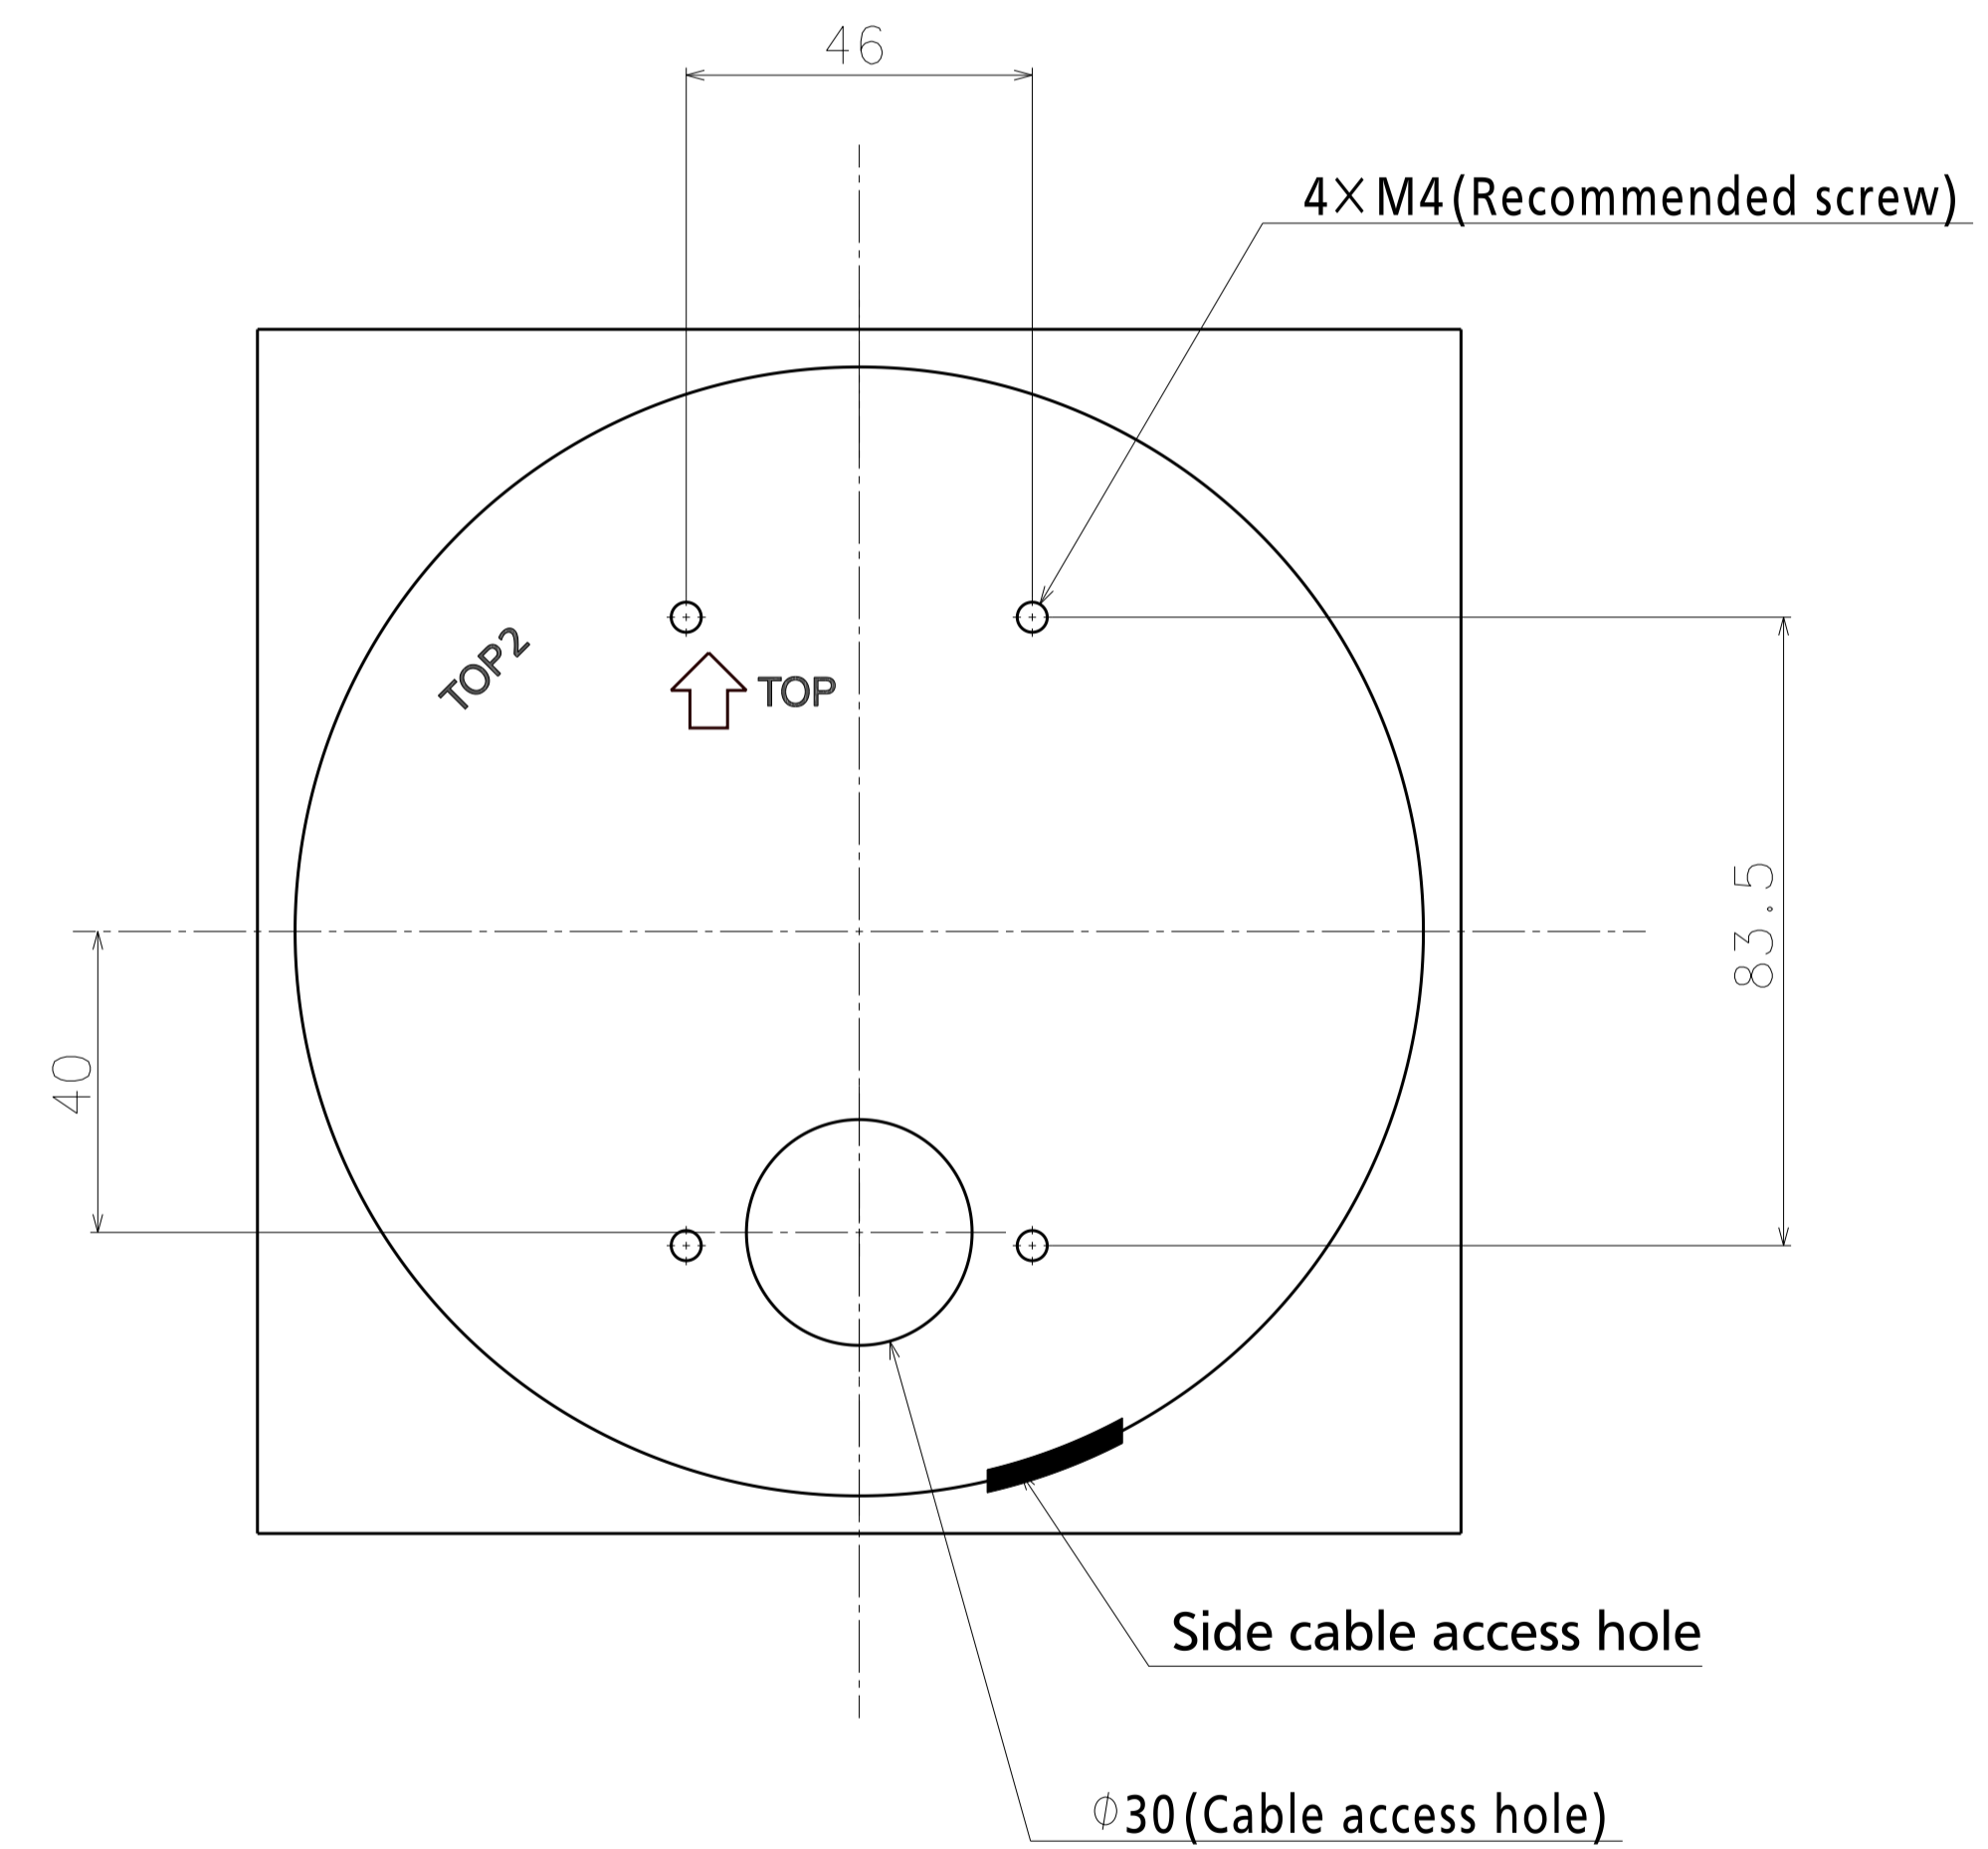

Inside of camera fixing screw cover

With Attachment Plate

Model number
WV-S4176UX

Mass : Approx. 420 g {0.93 lbs} (When using the attachment plate)

Inside of SD-slot cover
(S=2:1)

View A

View B

Template for mounting

Model number
WV-S4176UX

Attach to WV-Q105AUX

Attach to WV-Q180UX

Attach to WV-QCL100-WUX

Attach to WV-QWL500-WUX

Model number
WV-S4176UX