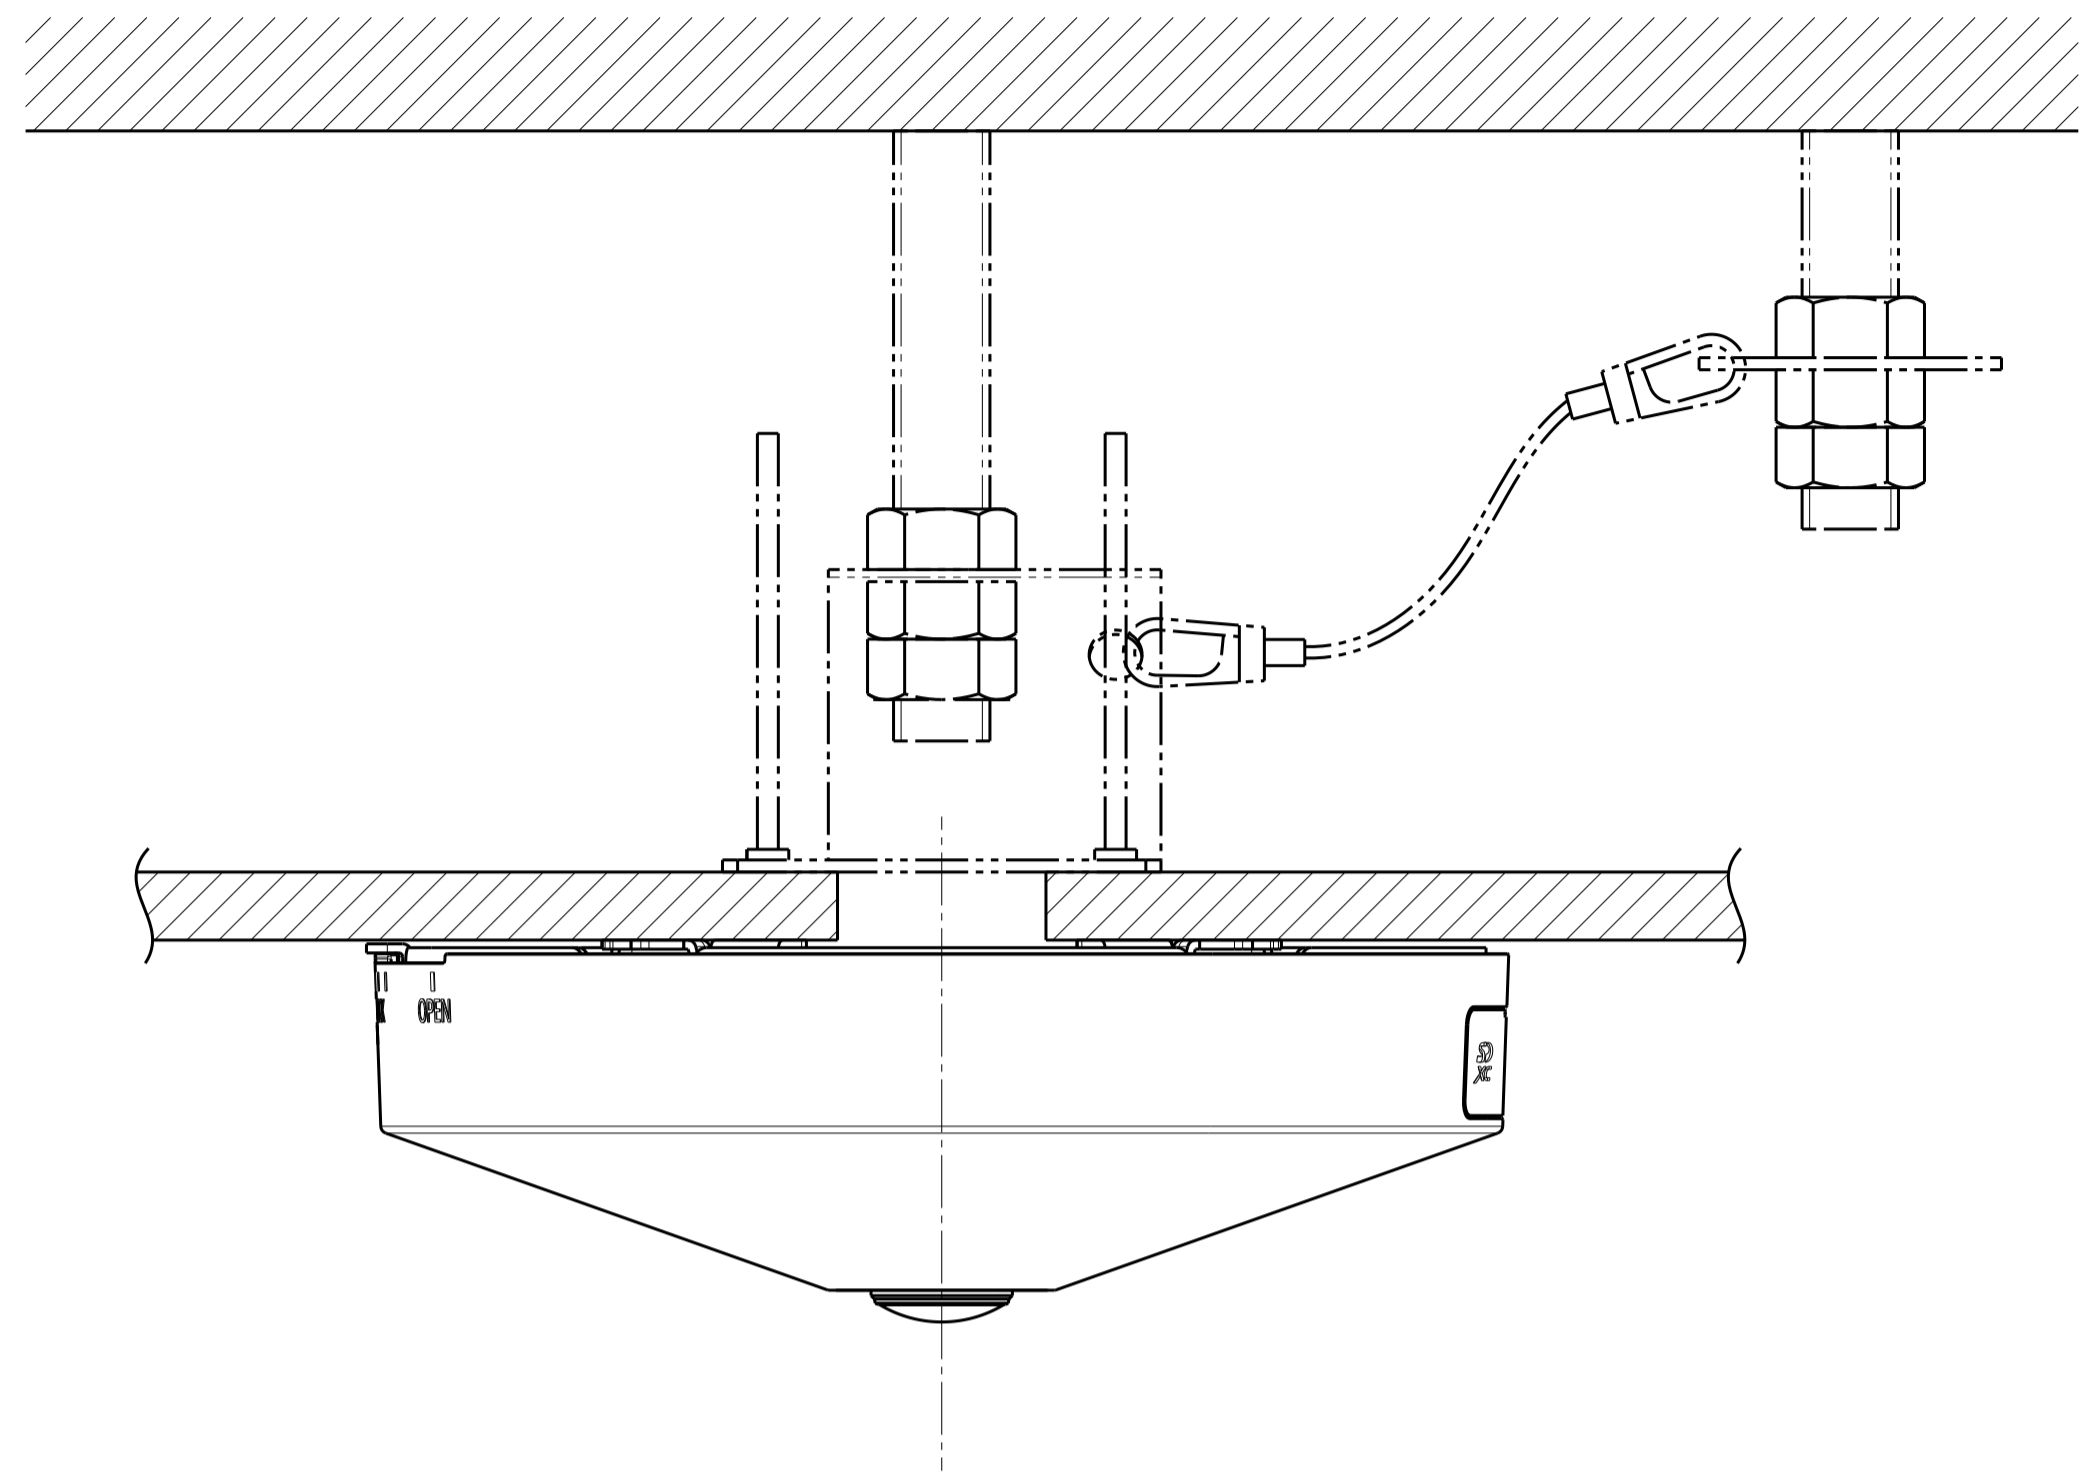

With Attachment Plate

Inside of camera fixing screw cover

Model number
WV-S4156UX

Mass : Approx. 390 g {0.86 lbs} (When using the attachment plate)

Inside of SD-slot cover
(S=2:1)

View A

View B

Template for mounting

Model number
WV-S4156UX

Attach to WV-Q105AUX

Attach to WV-Q180UX

Attach to WV-QCL100-WUX

Attach to WV-QWL500-WUX

Model number
WV-S4156UX