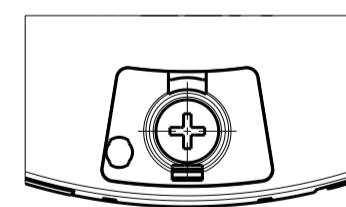

With Attachment Plate

Inside of camera fixing screw cover

Model number
WV-S4156UX

Mass : Approx. 390 g {0.86 lbs} (When using the attachment plate)

Inside of SD-slot cover
(S=2:1)

View A

View B

Template for mounting