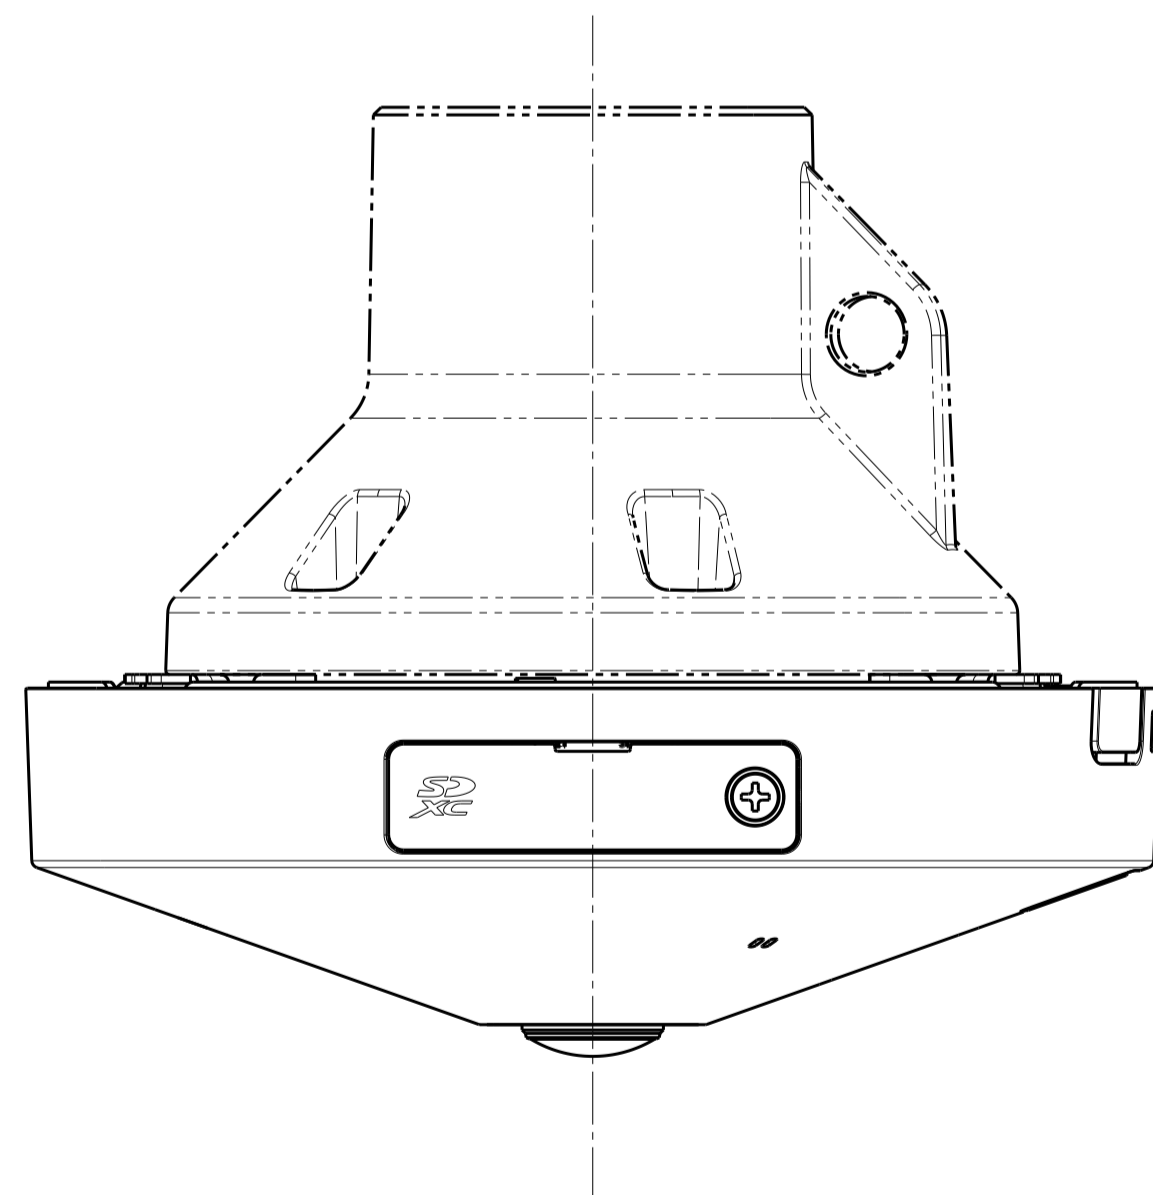

Attach to WV-QCL100-WUX