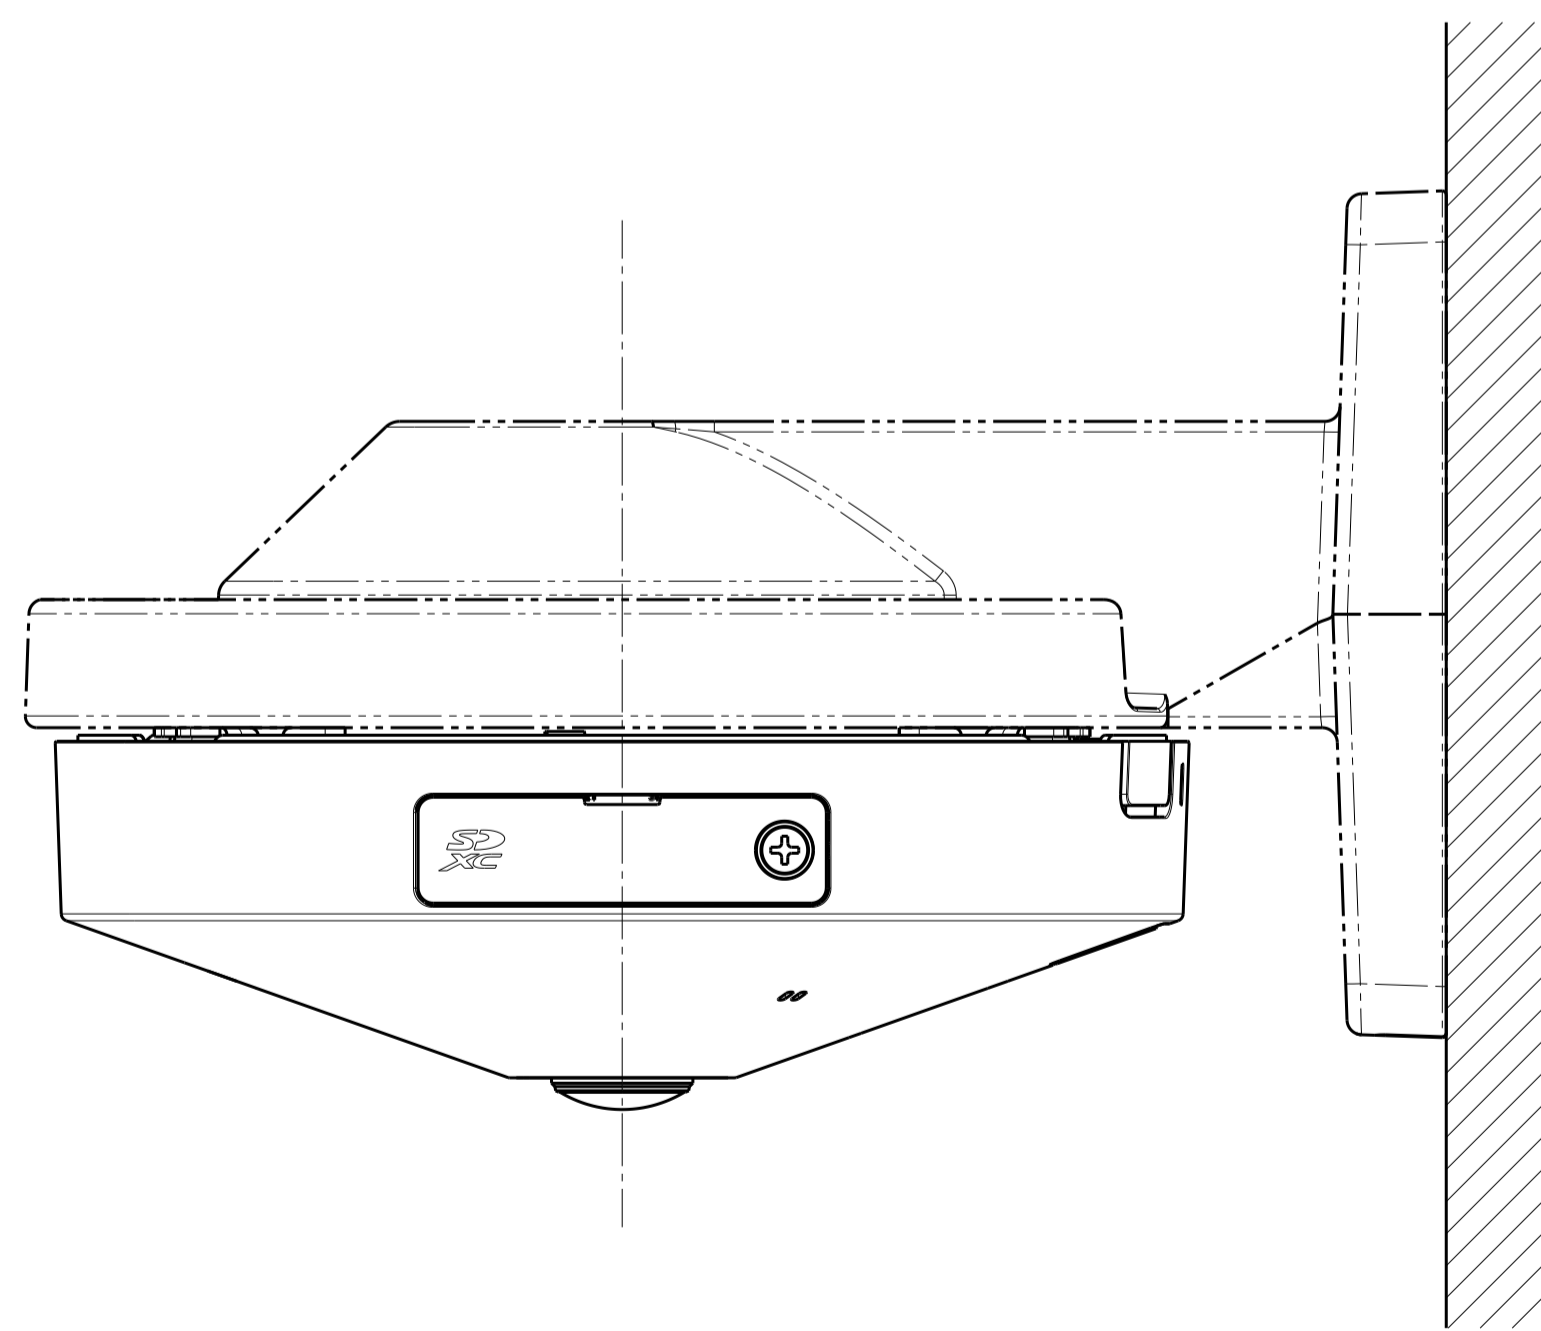

With Attachment Plate

Inside of camera fixing screw cover

Model number
WV-S4156UX

Mass : Approx. 390 g {0.86 lbs} (When using the attachment plate)

Inside of SD-slot cover
(S=2:1)

View A

View B

Template for mounting

Model number
WV-S4156UX

Attach to WV-Q105AUX

Attach to WV-Q180UX

Attach to WV-QCL100-WUX

Attach to WV-QWL500-WUX

Model number
WV-S4156UX