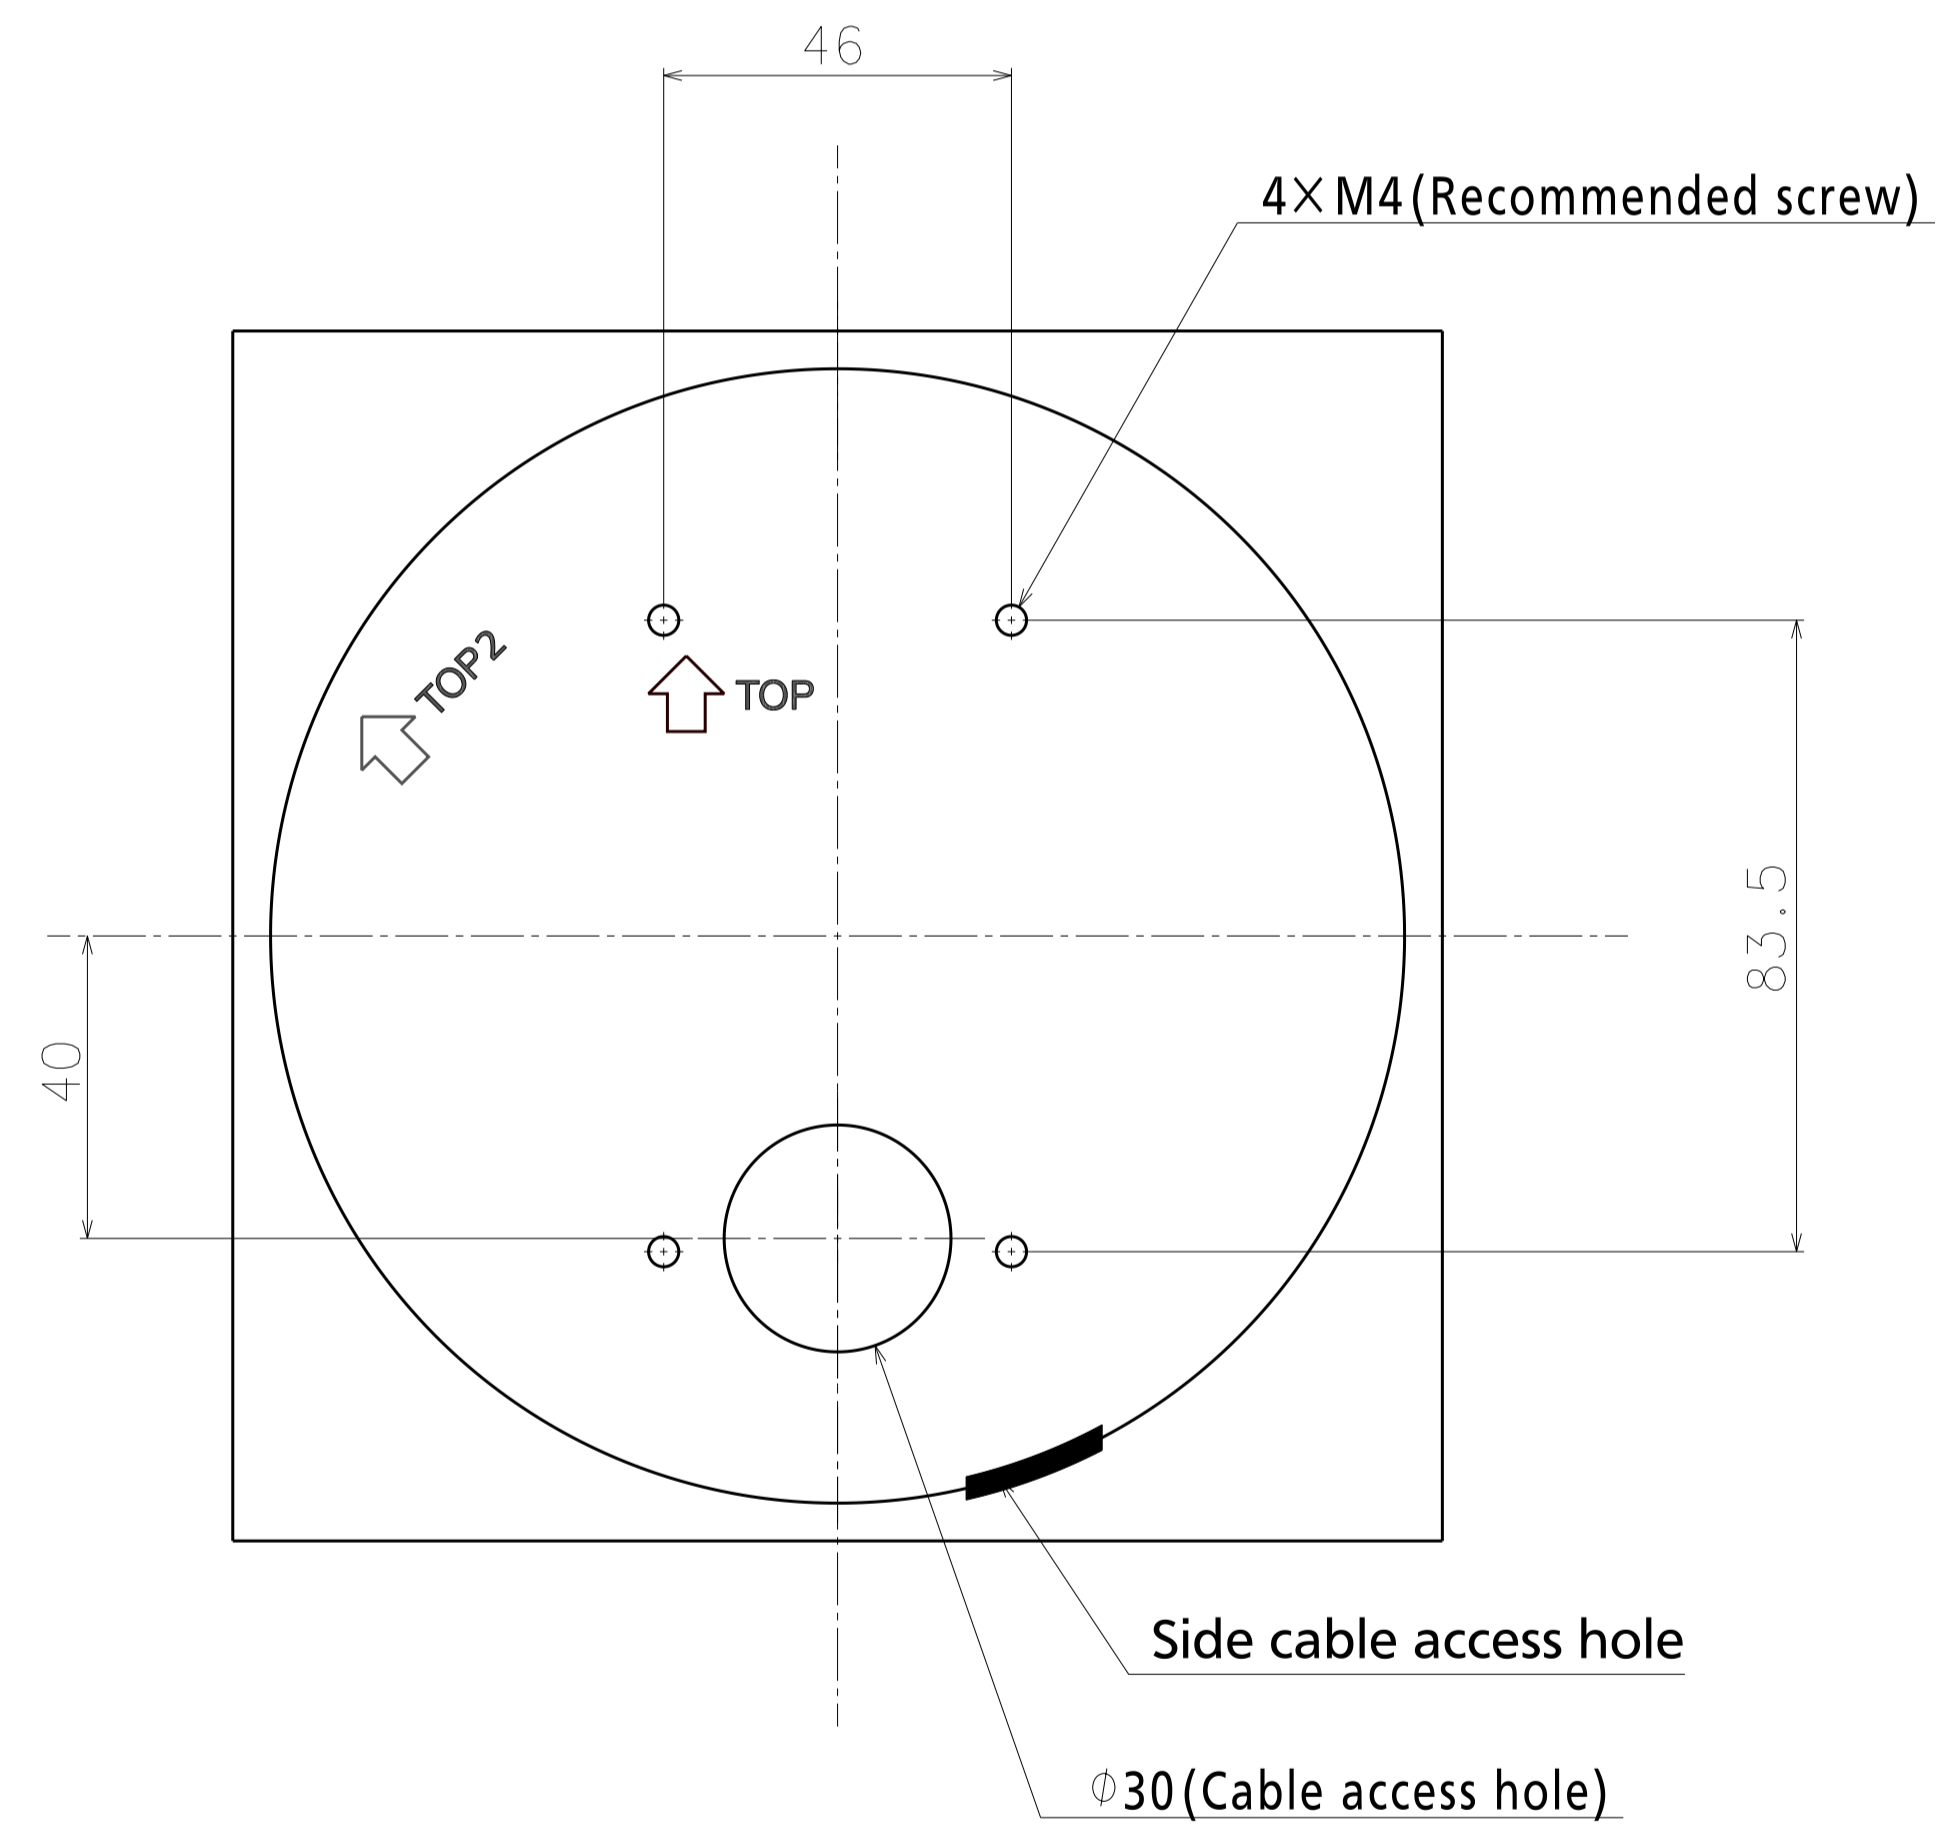

With Attachment Plate

Inside of camera fixing screw cover

Model number
WV-S4156UX

Mass : Approx. 390 g {0.86 lbs} (When using the attachment plate)

Inside of SD-slot cover
(S=2:1)

View A

View B

Template for mounting

Model number
WV-S4156UX

Attach to WV-Q105AUX

Attach to WV-Q180UX

Attach to WV-QCL100-WUX

Attach to WV-QWL500-WUX

Model number
WV-S4156UX