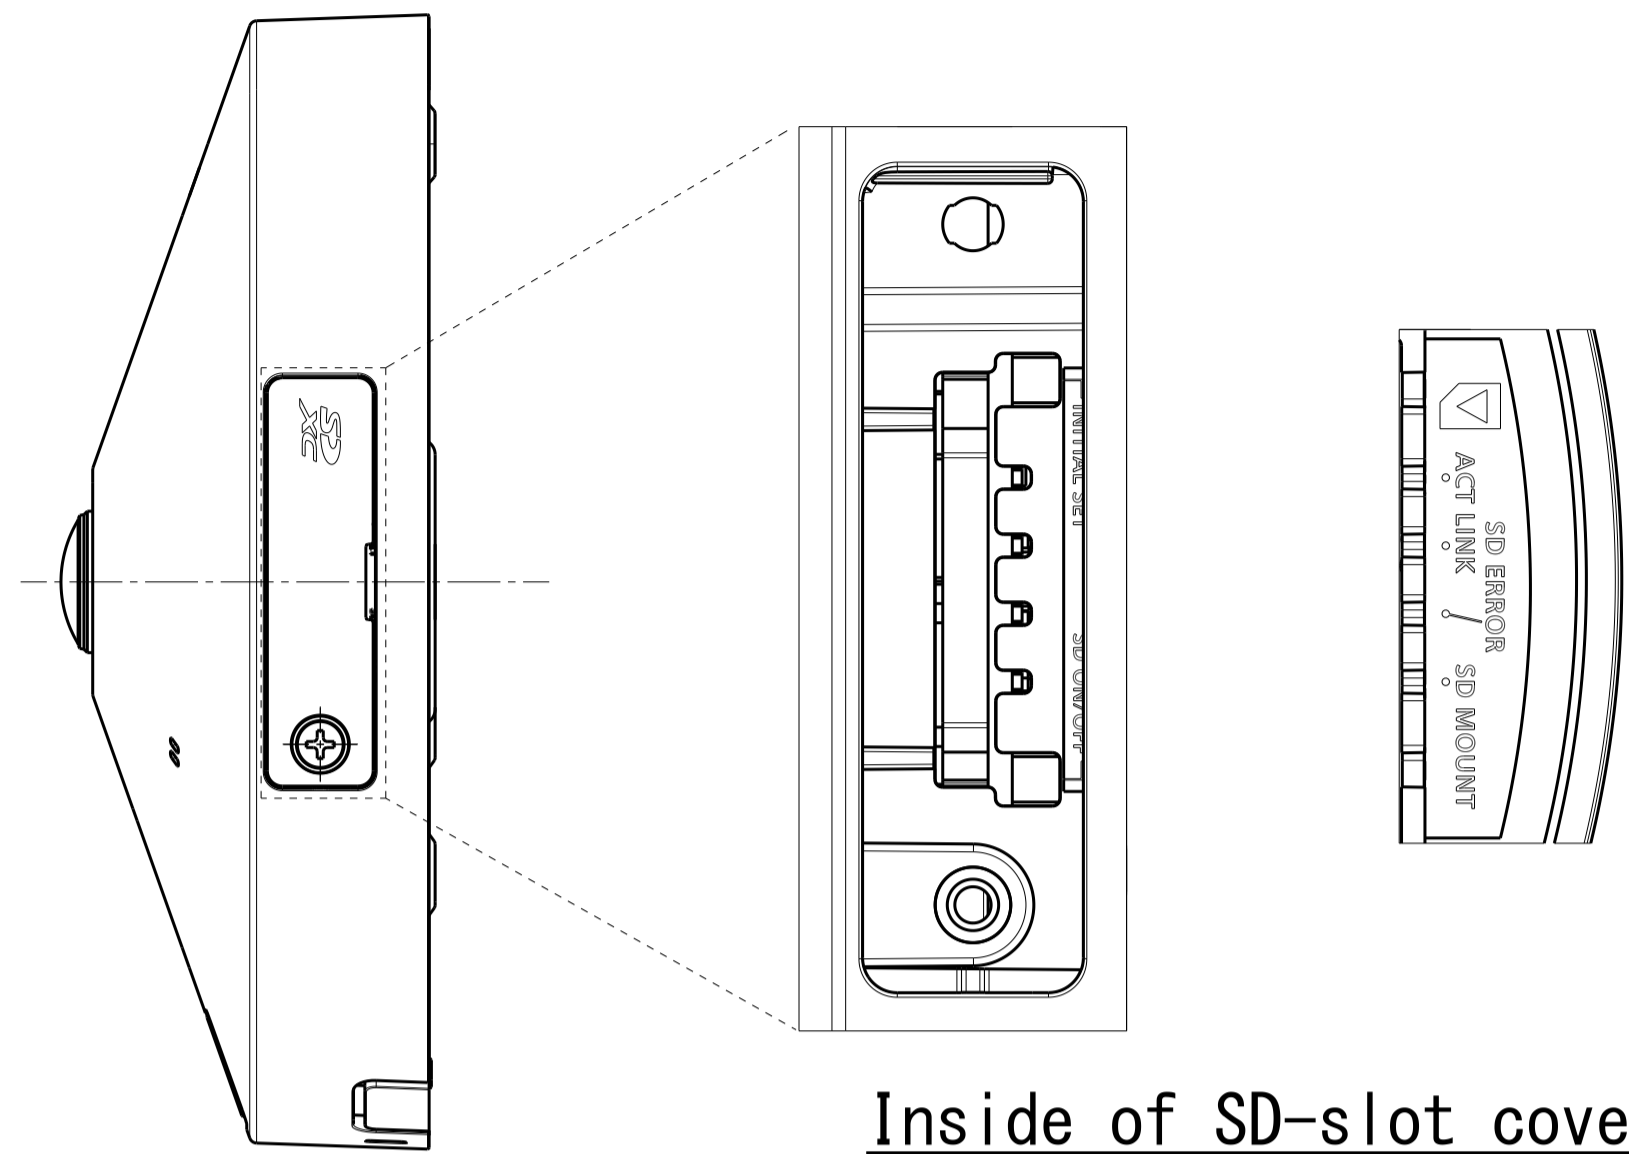

With Attachment Plate

Inside of camera fixing screw cover

Model number
WV-S4156UX

Mass : Approx. 390 g {0.86 lbs} (When using the attachment plate)

Inside of SD-slot cover
(S=2:1)

View A

View B

Template for mounting

Model number
WV-S4156UX

Attach to WV-Q105AUX

Attach to WV-Q180UX

Attach to WV-QCL100-WUX

Attach to WV-QWL500-WUX

Model number
WV-S4156UX