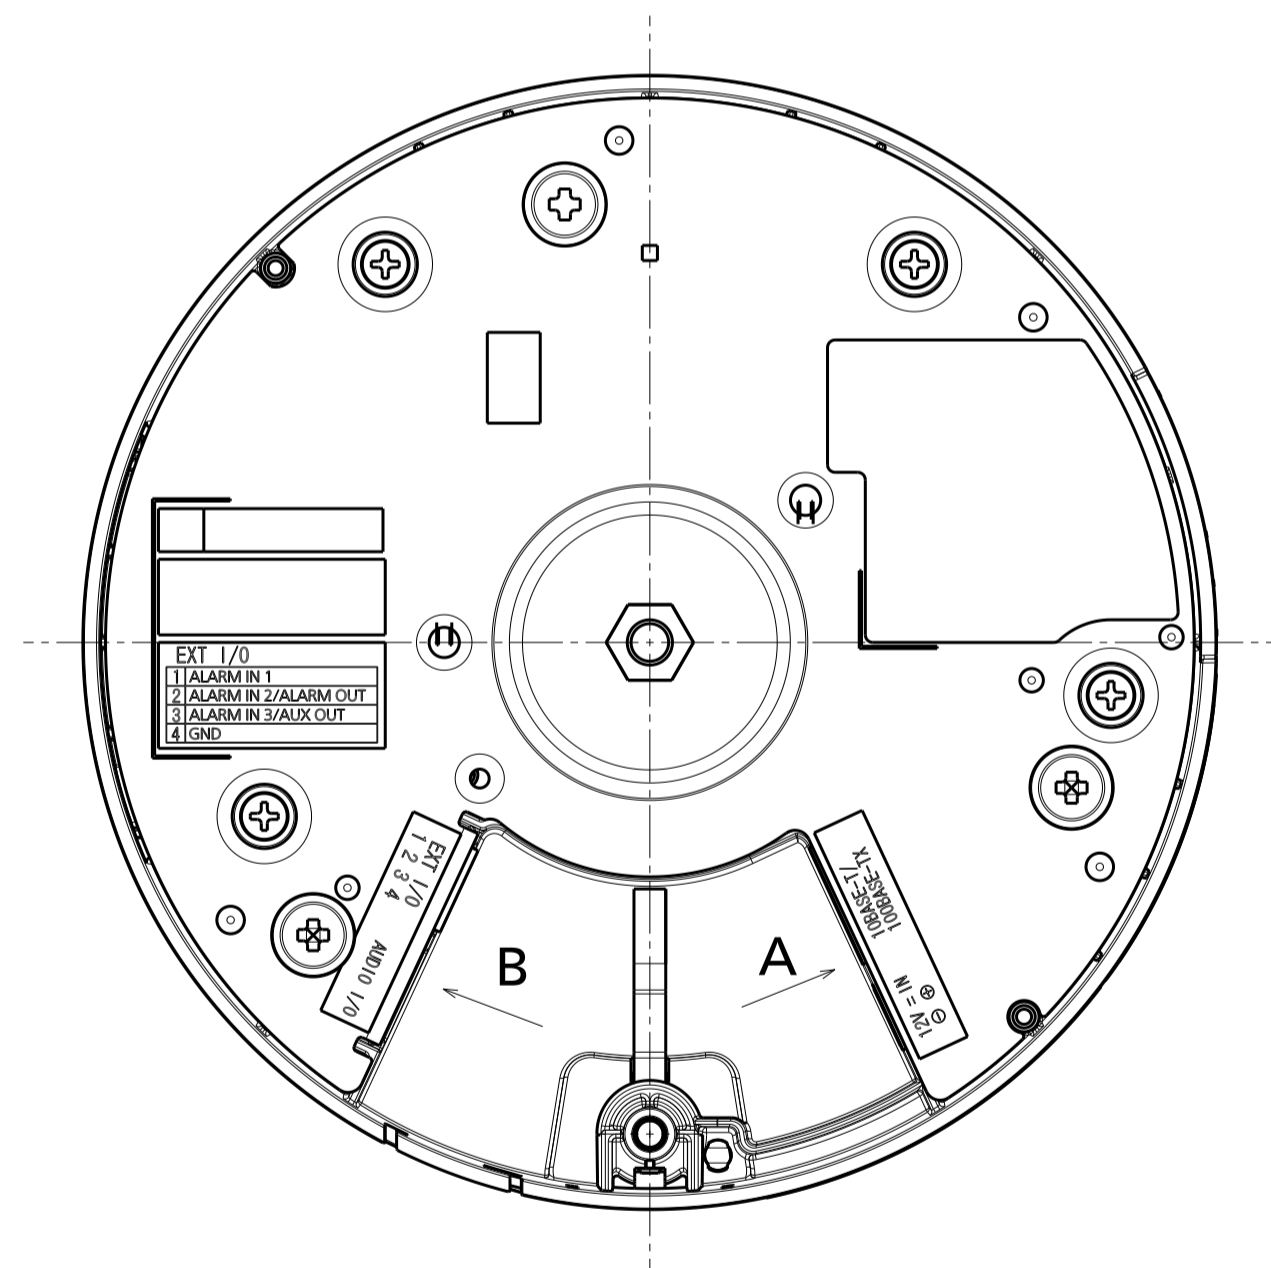

With Attachment Plate

Inside of camera fixing screw cover

Model number
WV-S4156UX

Mass : Approx. 390 g {0.86 lbs} (When using the attachment plate)

Inside of SD-slot cover
(S=2:1)

View A

View B

Template for mounting

Model number
WV-S4156UX

Attach to WV-Q105AUX

Attach to WV-Q180UX

Attach to WV-QCL100-WUX

Attach to WV-QWL500-WUX

Model number
WV-S4156UX