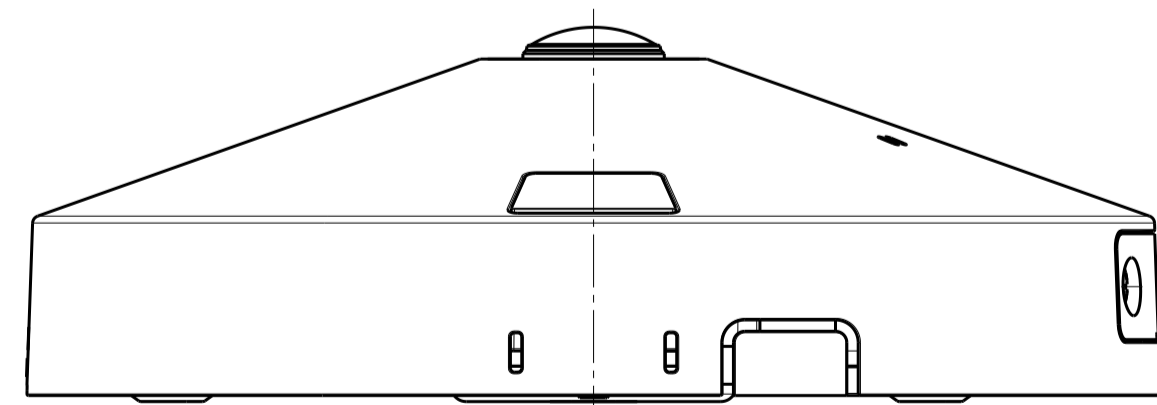

With Attachment Plate

Inside of camera fixing screw cover

Model number
WV-S4156UX

Mass : Approx. 390 g {0.86 lbs} (When using the attachment plate)

Inside of SD-slot cover
(S=2:1)

View A

View B

Template for mounting