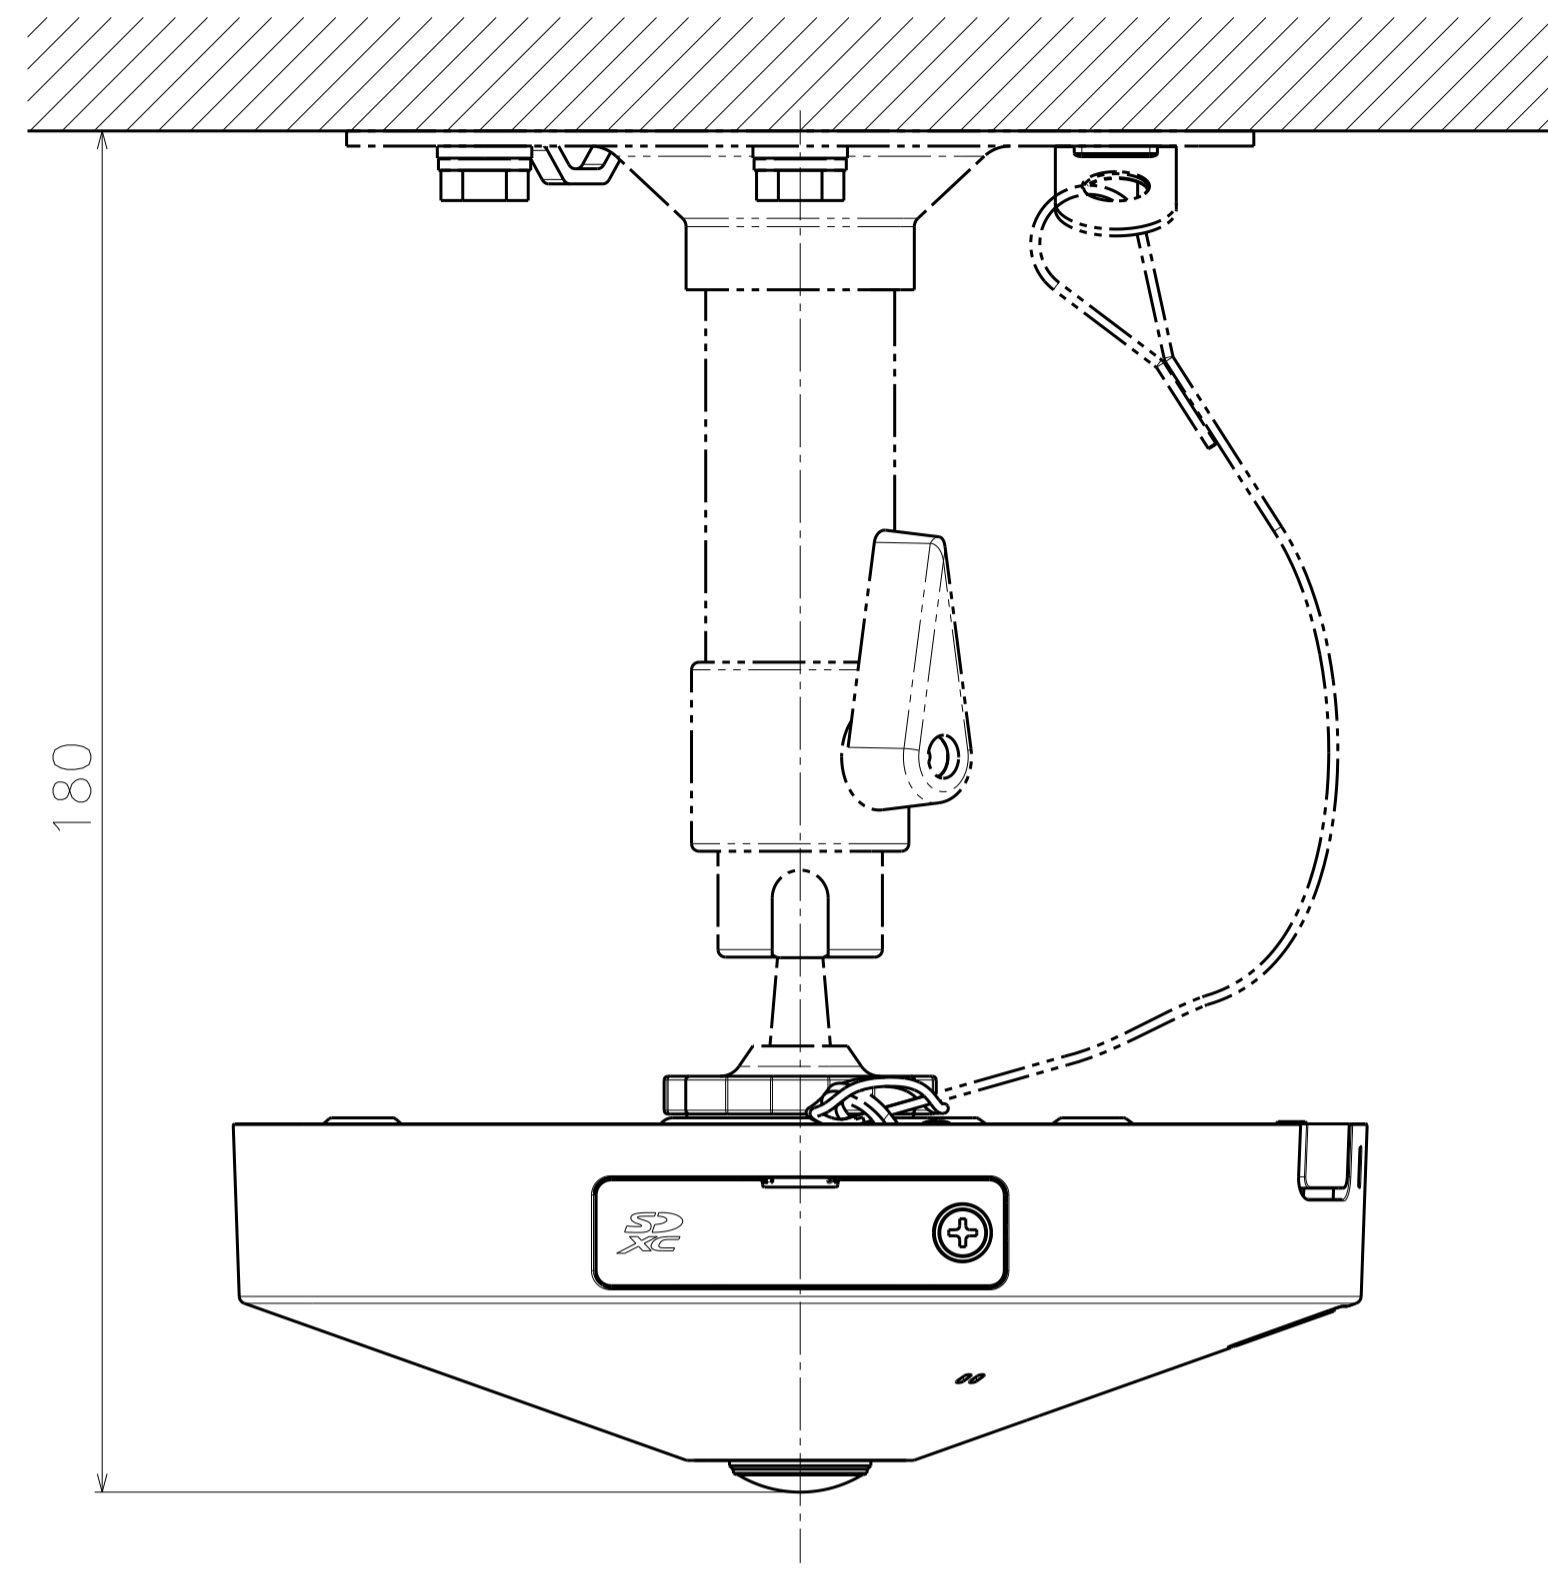

With Attachment Plate

Inside of camera fixing screw cover

Model number
WV-S4156UX

Mass : Approx. 390 g {0.86 lbs} (When using the attachment plate)

Inside of SD-slot cover
(S=2:1)

View A

View B

Template for mounting

Model number
WV-S4156UX

Attach to WV-Q105AUX

Attach to WV-Q180UX

Attach to WV-QCL100-WUX

Attach to WV-QWL500-WUX

Model number
WV-S4156UX