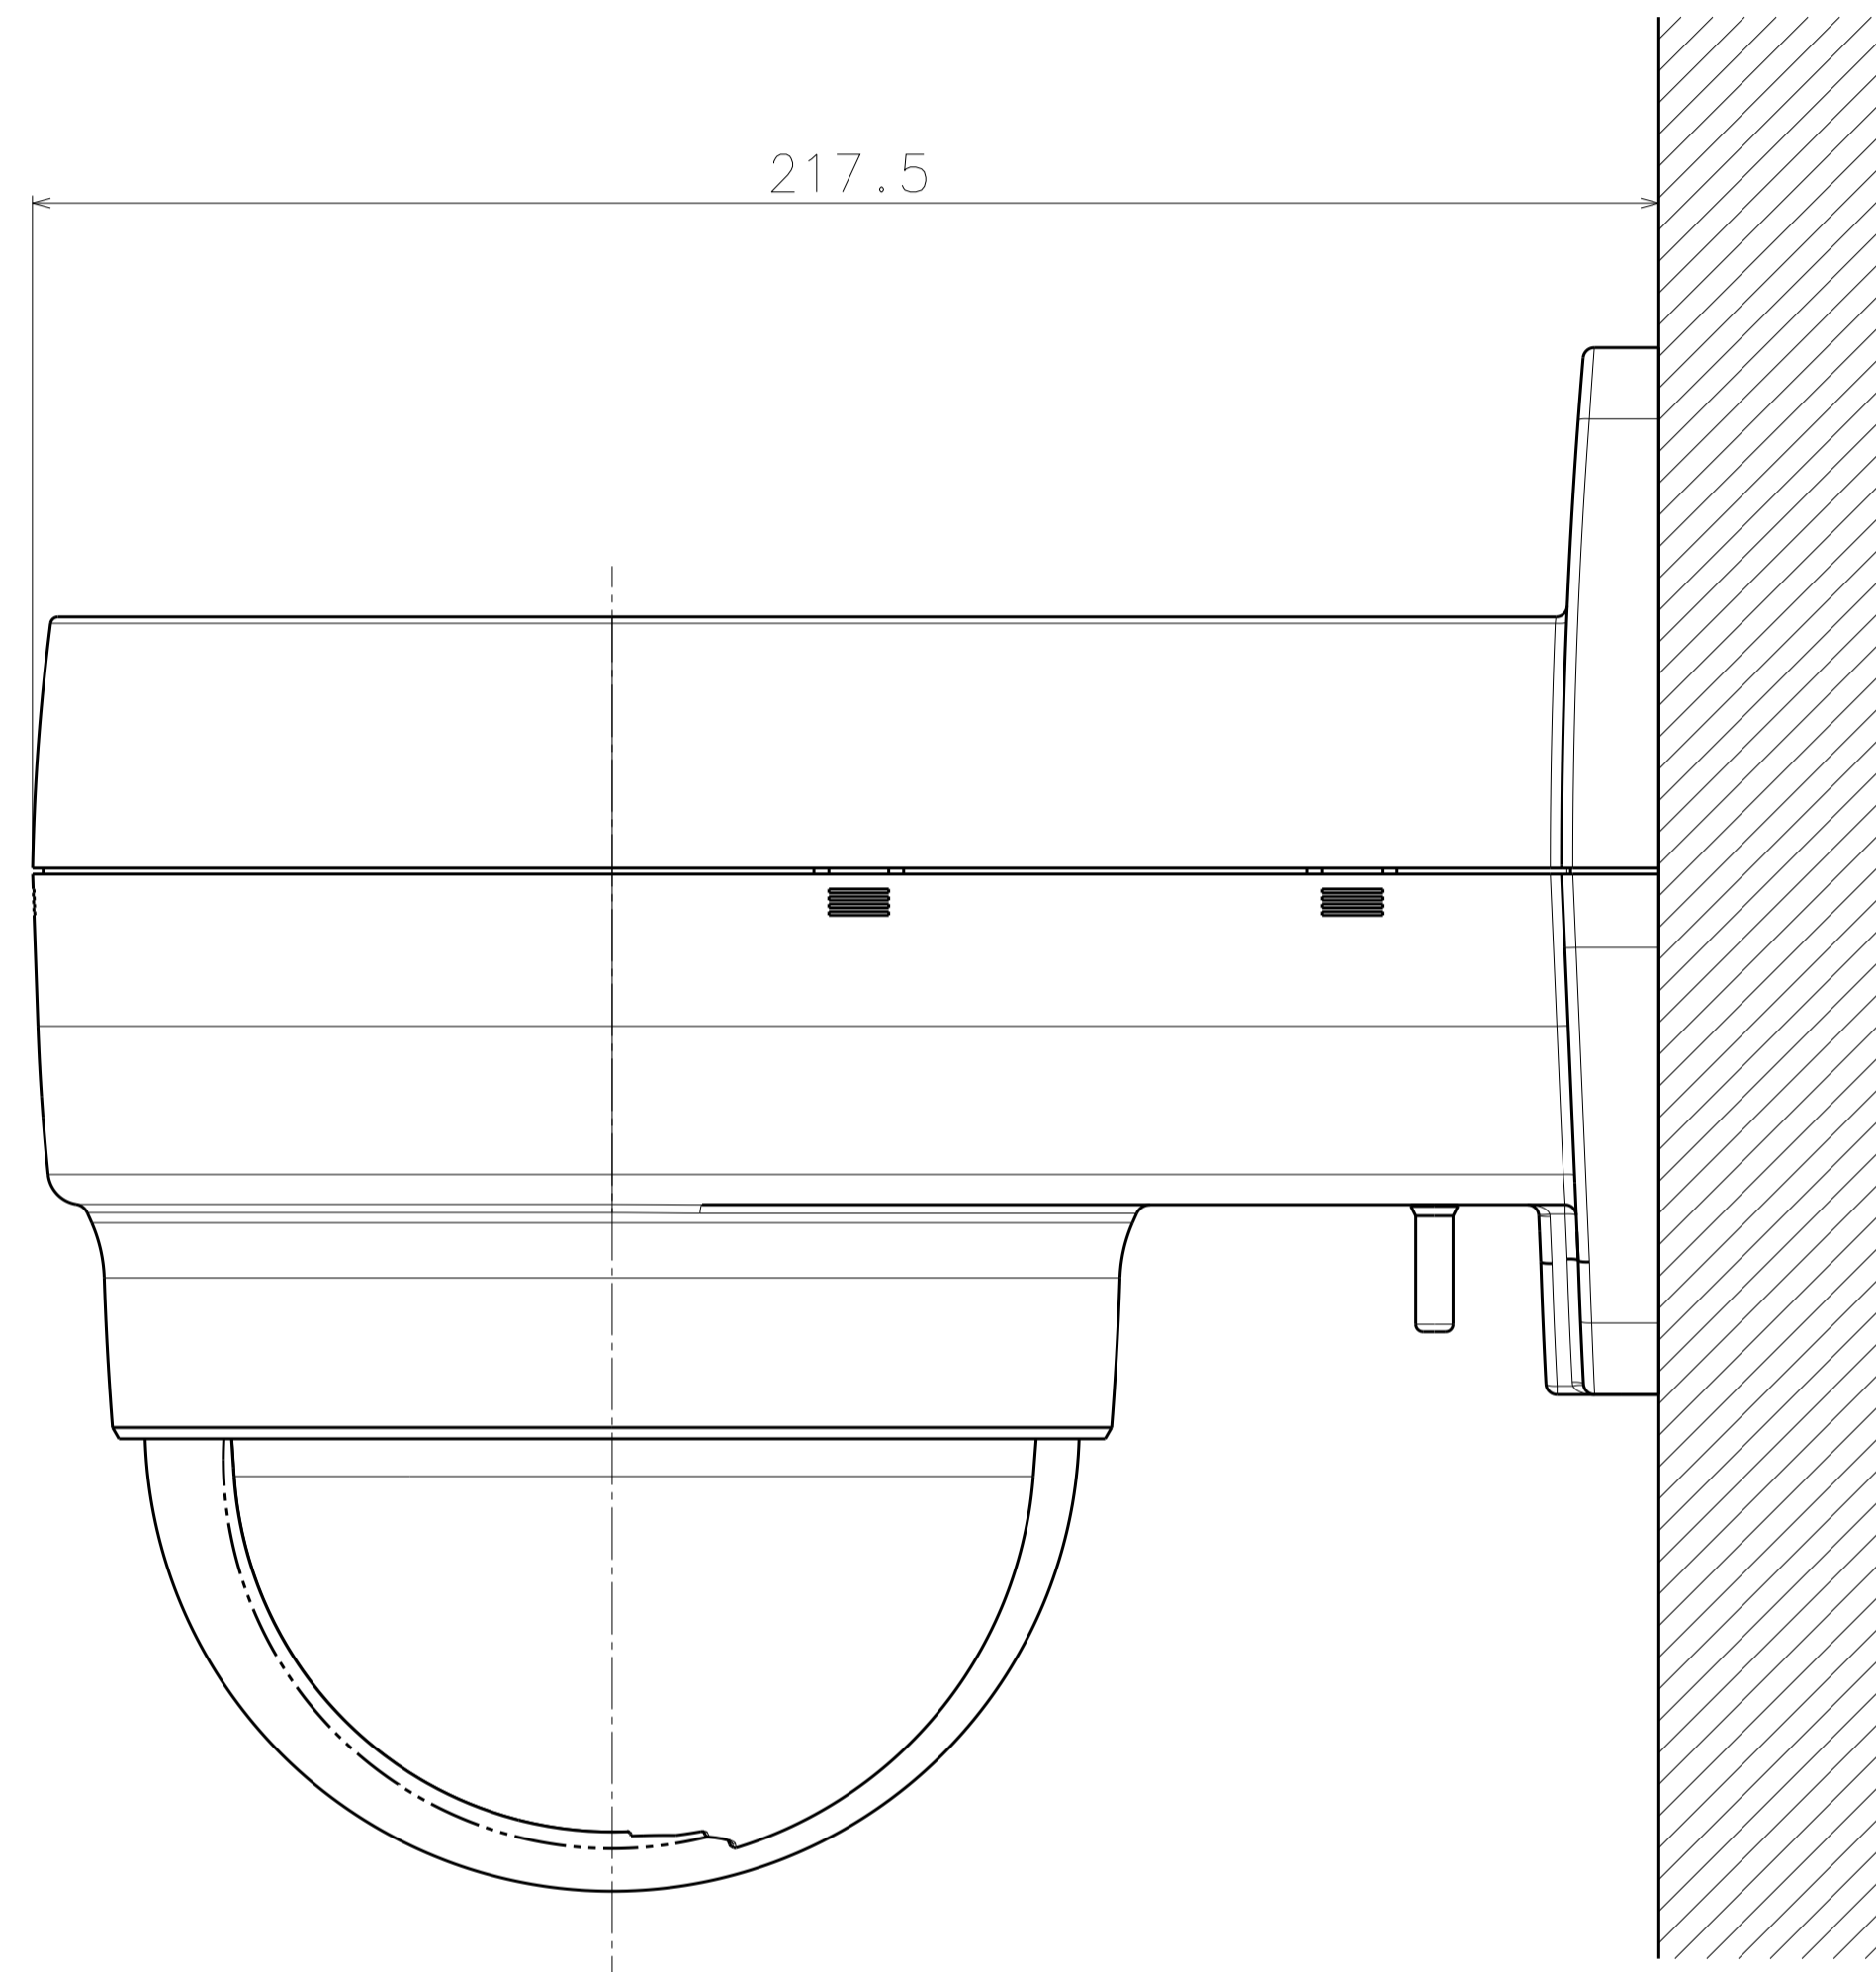

Model number	Dome type
WV-QWD100G-W	Smoke dome
WV-QWD100C-W	Clear dome

Mass : Approx. 950 g {2.1 lbs}

カメラとの組み合わせ例
Example of combination with a camera

Attach to WV-S61301**
Attach to WV-U61301**

Model number	Dome type
WV-QWD100G-W	Smoke dome
WV-QWD100C-W	Clear dome