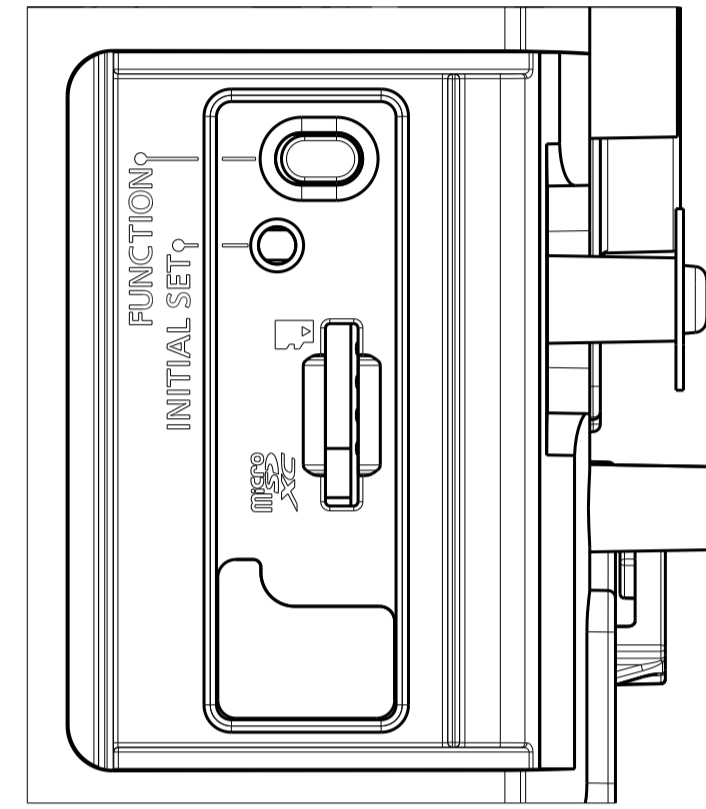

Model number	Mass
WV-B54300-F3	Approx. 470 g {1.04 lbs}
WV-B54300-F3W	Approx. 490 g {1.08 lbs}

With stand & connector cover

	投影面積/Projected area
正面図/Front-view	0.012 (m <sup>2</sup> )
側面図/Side-view	0.011 (m <sup>2</sup> )

Model number	Mass
WV-B54300-F3	Approx. 600 g [1.32 lbs]
WV-B54300-F3W	Approx. 620 g [1.37 lbs]

WV-B54300-F3

WV-B54300-F3W

Inside of micro SD cover  
S=2:1

Sec A-A  
(3 places)

Mass: Approx. 120 g {0.26 lbs}

Model number	Model type
WV-B54300-F3	Wired
WV-B54300-F3W	Wireless

	投影面積/Projected area
正面図/Front-view	0.016 (m <sup>2</sup> )
側面図/Side-view	0.015 (m <sup>2</sup> )

	投影面積/Projected area
正面図/Front-view	0.014 (m <sup>2</sup> )
側面図/Side-view	0.015 (m <sup>2</sup> )

	投影面積/Projected area
正面図/Front-view	0.019 (m <sup>2</sup> )
側面図/Side-view	0.015 (m <sup>2</sup> )

Model number  
 WV-B54300-F3  
 WV-B54300-F3W