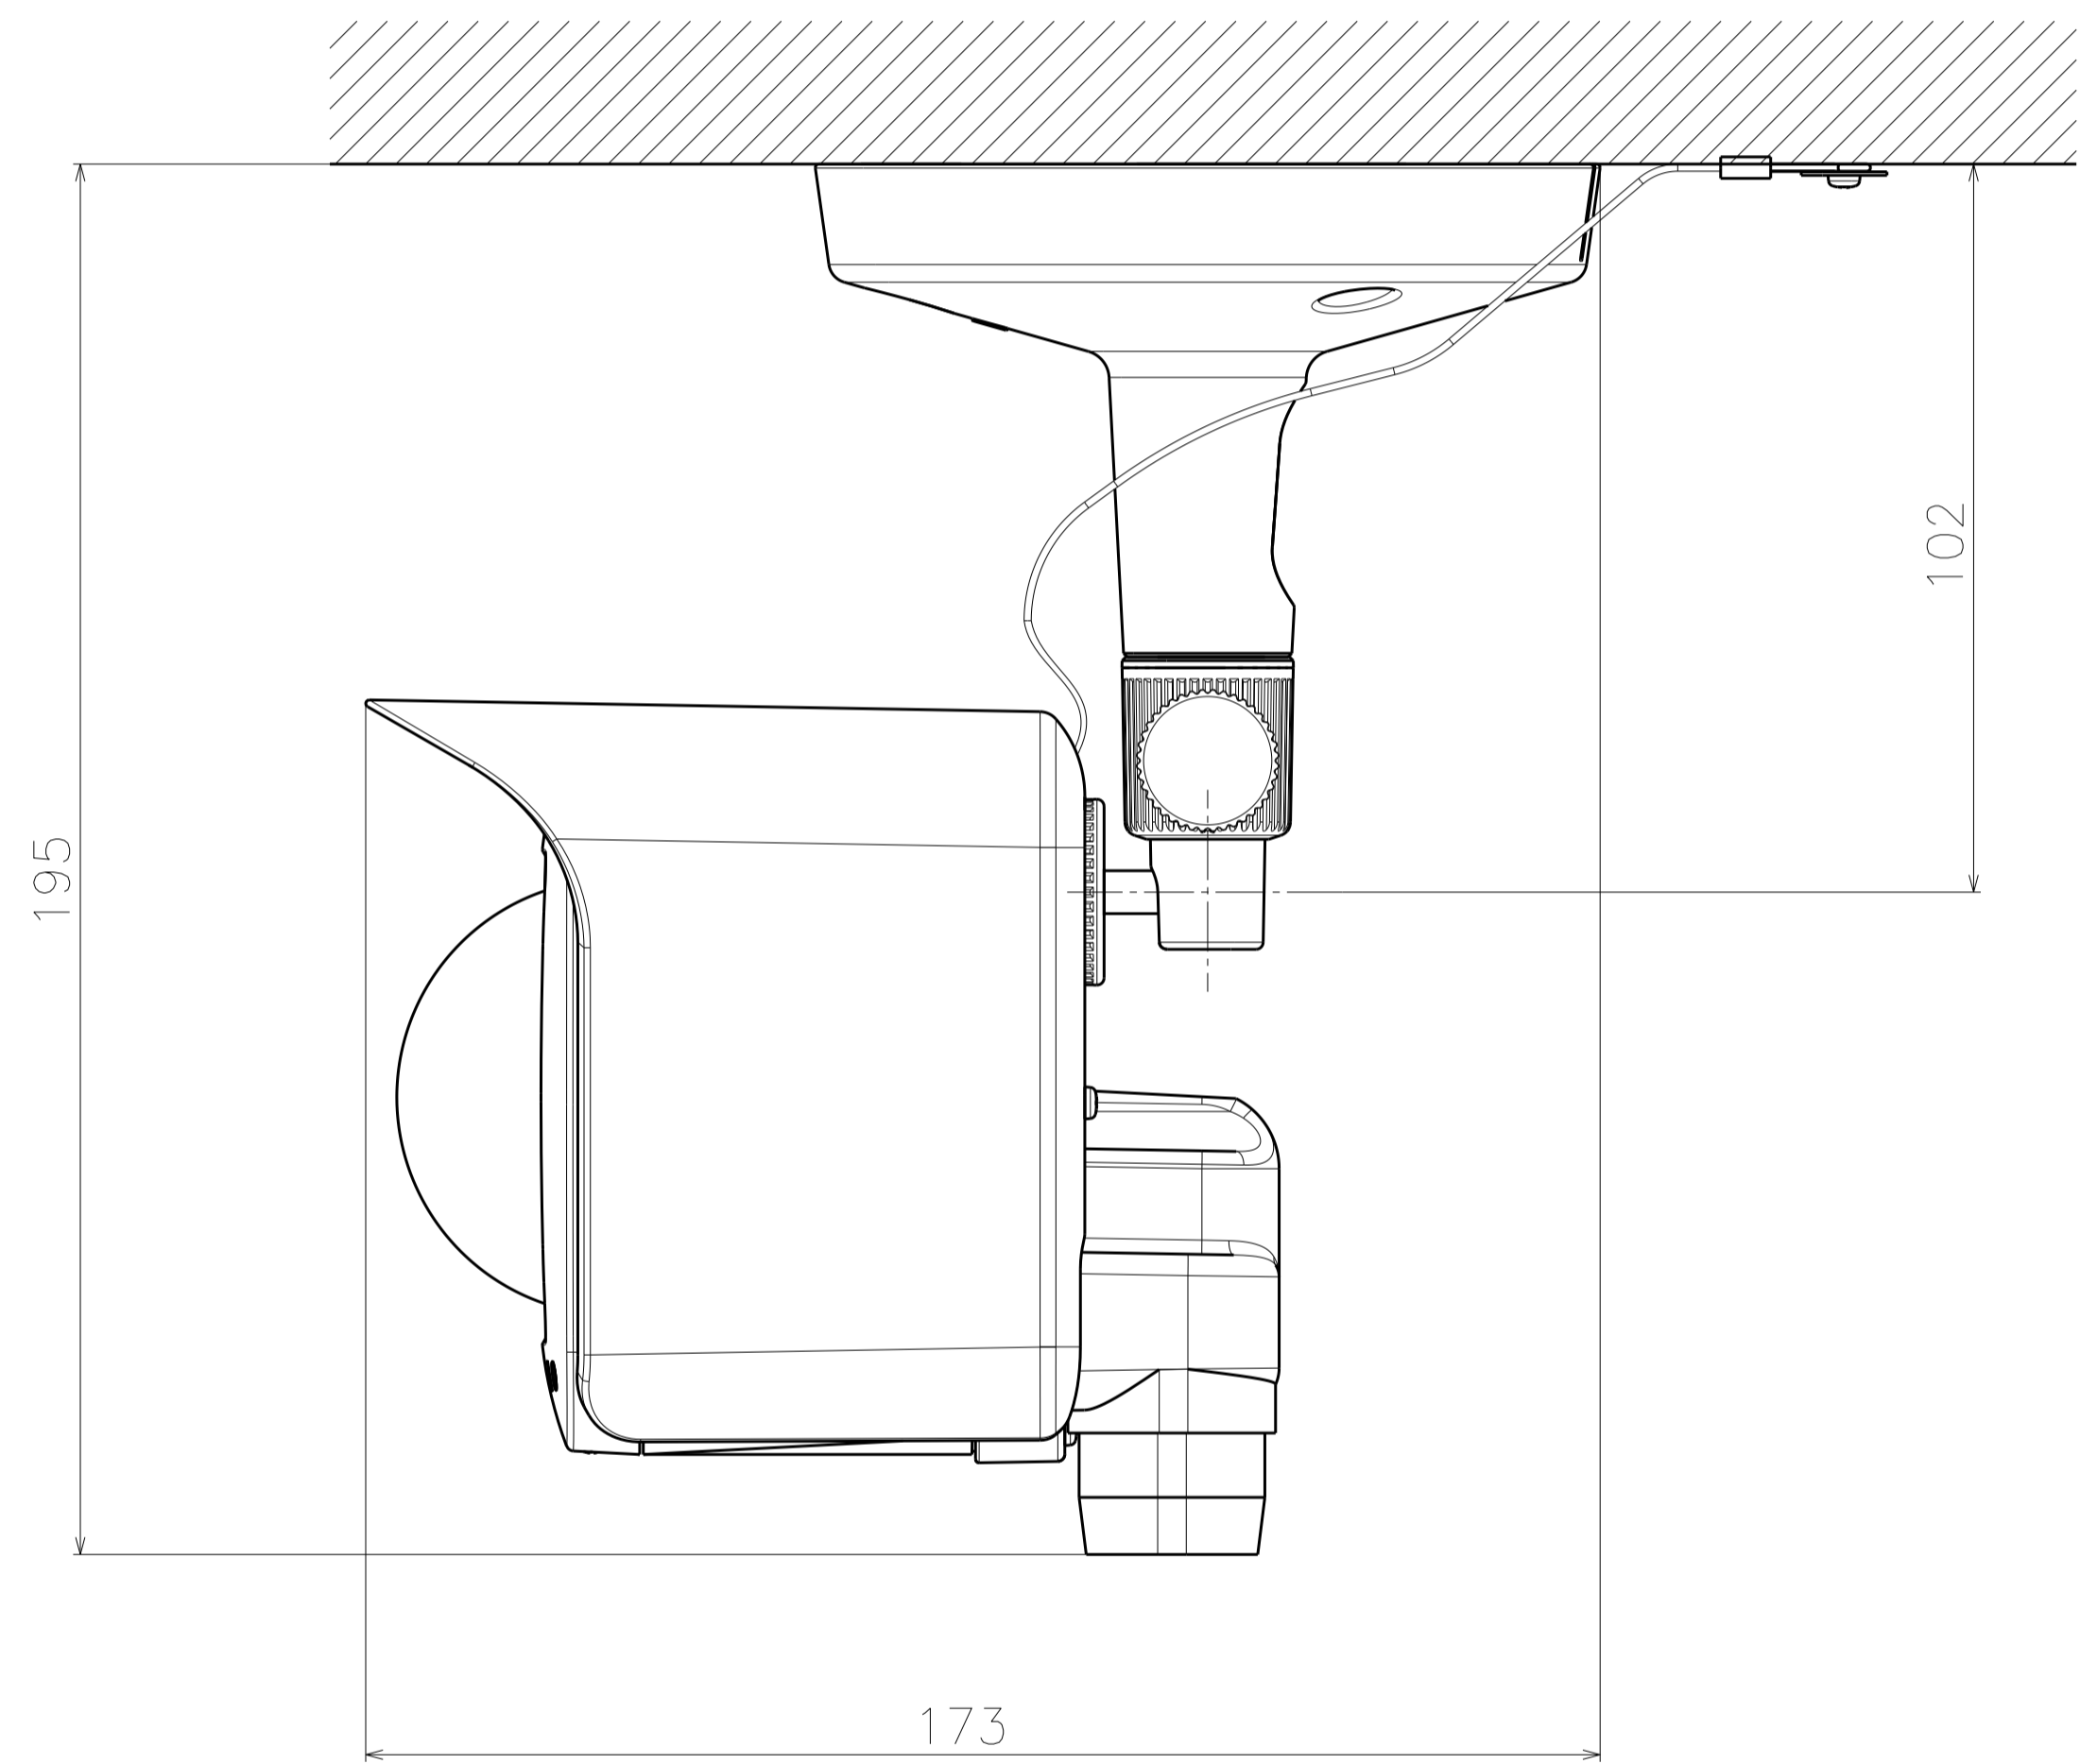

Model number	Mass
WV-B54300-F3	Approx. 470 g {1.04 lbs}
WV-B54300-F3W	Approx. 490 g {1.08 lbs}

With stand & connector cover

	投影面積/Projected area
正面図/Front-view	0.012 (m <sup>2</sup> )
側面図/Side-view	0.011 (m <sup>2</sup> )

Model number	Mass
WV-B54300-F3	Approx. 600 g [1.32 lbs]
WV-B54300-F3W	Approx. 620 g [1.37 lbs]

WV-B54300-F3

WV-B54300-F3W

Inside of micro SD cover  
S=2:1

Sec A-A  
(3 places)

Mass: Approx. 120 g {0.26 lbs}

Model number	Model type
WV-B54300-F3	Wired
WV-B54300-F3W	Wireless

	投影面積/Projected area
正面図/Front-view	0.016 (m <sup>2</sup> )
側面図/Side-view	0.015 (m <sup>2</sup> )

	投影面積/Projected area
正面図/Front-view	0.014 (m <sup>2</sup> )
側面図/Side-view	0.015 (m <sup>2</sup> )

	投影面積/Projected area
正面図/Front-view	0.019 (m <sup>2</sup> )
側面図/Side-view	0.015 (m <sup>2</sup> )

Model number  
 WV-B54300-F3  
 WV-B54300-F3W