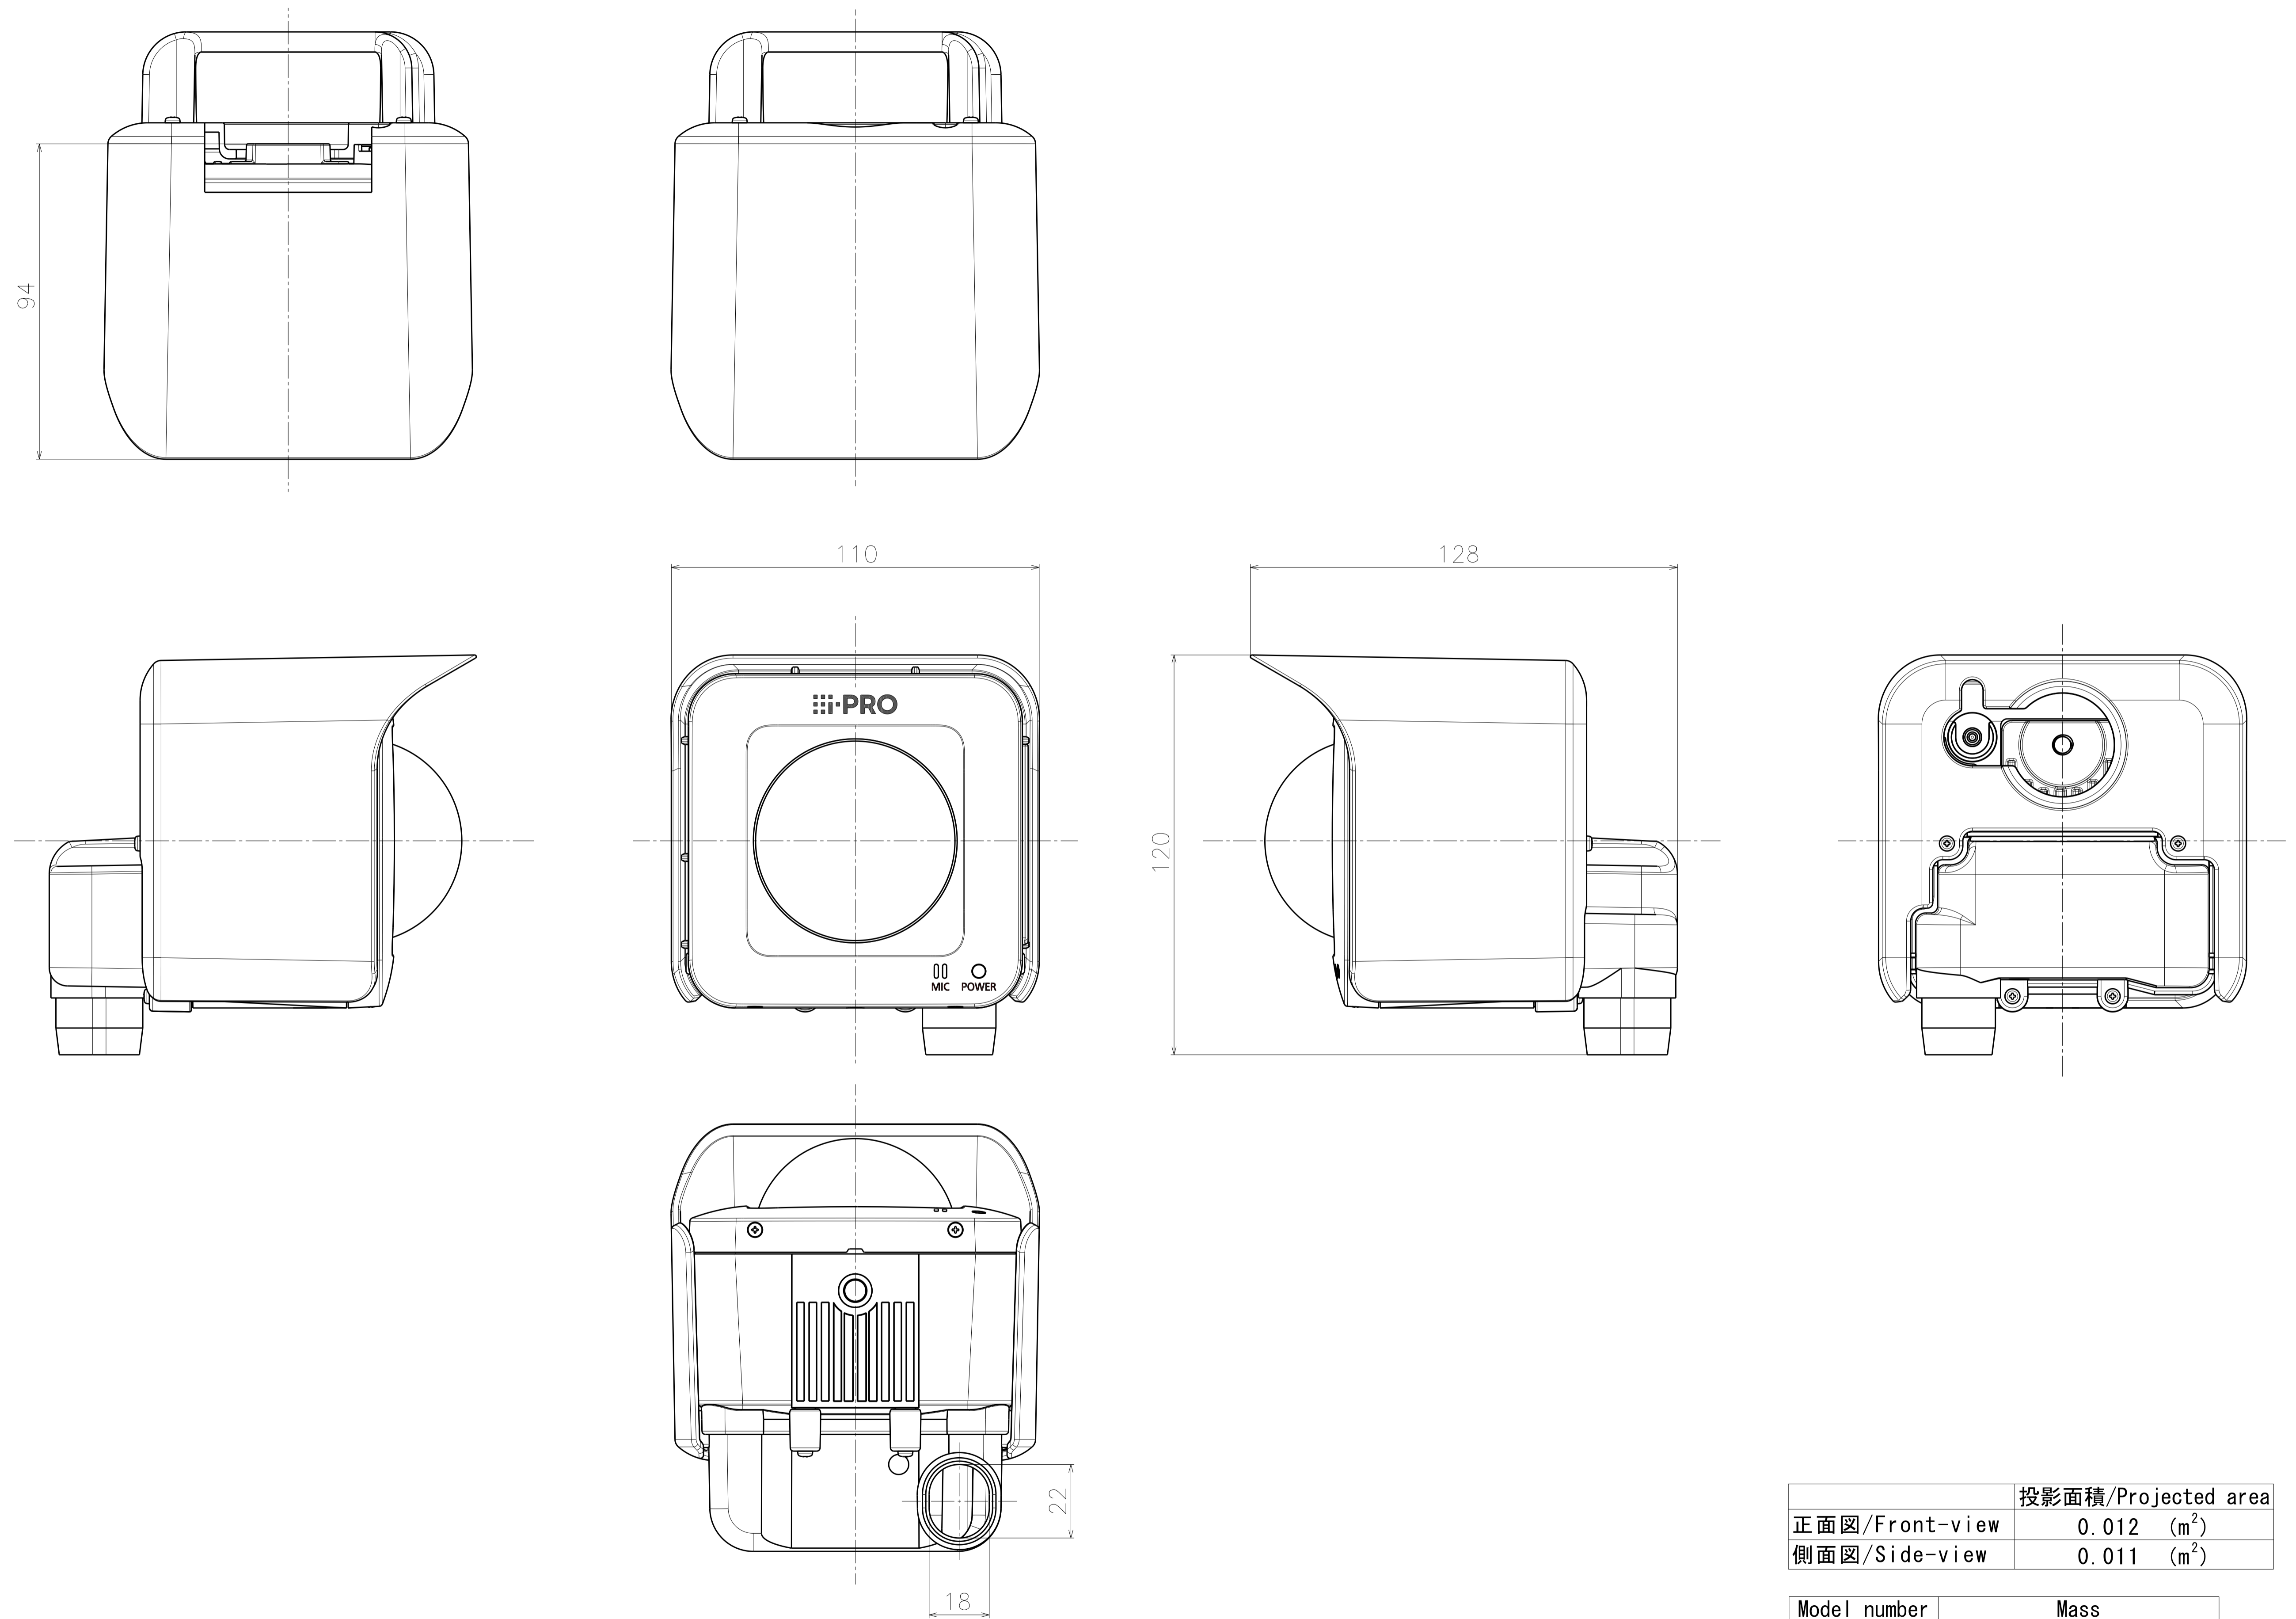

Model number	Mass
WV-B54300-F3	Approx. 470 g {1.04 lbs}
WV-B54300-F3W	Approx. 490 g {1.08 lbs}

With stand & connector cover

	投影面積/Projected area
正面図/Front-view	0.012 (m <sup>2</sup> )
側面図/Side-view	0.011 (m <sup>2</sup> )

Model number	Mass
WV-B54300-F3	Approx. 600 g [1.32 lbs]
WV-B54300-F3W	Approx. 620 g [1.37 lbs]

WV-B54300-F3

WV-B54300-F3W

Inside of micro SD cover  
S=2:1

Sec A-A  
(3 places)

Mass: Approx. 120 g {0.26 lbs}

Model number	Model type
WV-B54300-F3	Wired
WV-B54300-F3W	Wireless

	投影面積/Projected area
正面図/Front-view	0.016 (m <sup>2</sup> )
側面図/Side-view	0.015 (m <sup>2</sup> )

	投影面積/Projected area
正面図/Front-view	0.014 (m <sup>2</sup> )
側面図/Side-view	0.015 (m <sup>2</sup> )

	投影面積/Projected area
正面図/Front-view	0.019 (m <sup>2</sup> )
側面図/Side-view	0.015 (m <sup>2</sup> )

Model number  
 WV-B54300-F3  
 WV-B54300-F3W