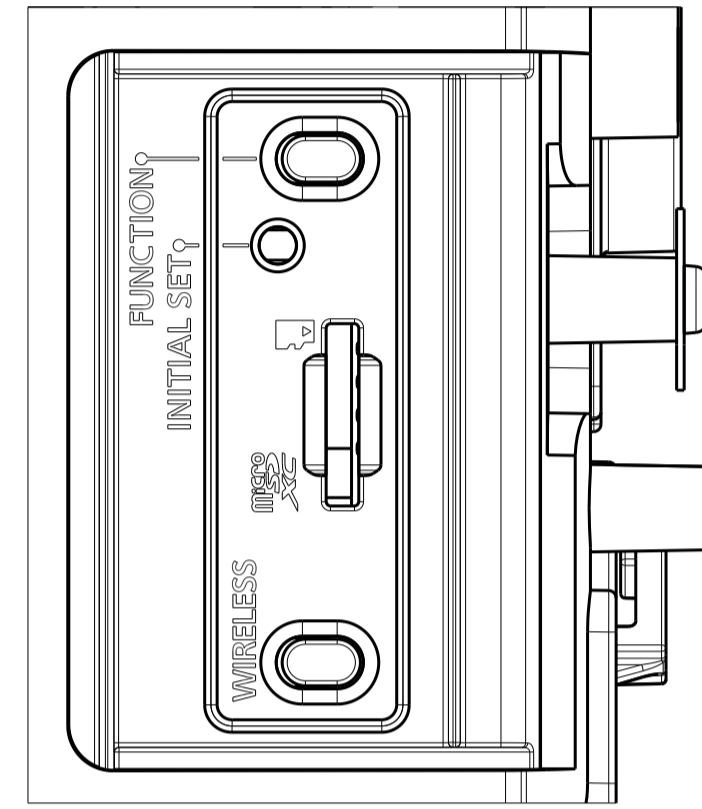

Model number	Mass
WV-B54300-F3	Approx. 470 g {1.04 lbs}
WV-B54300-F3W	Approx. 490 g {1.08 lbs}

With stand & connector cover

	投影面積/Projected area
正面図/Front-view	0.012 (m <sup>2</sup> )
側面図/Side-view	0.011 (m <sup>2</sup> )

Model number	Mass
WV-B54300-F3	Approx. 600 g [1.32 lbs]
WV-B54300-F3W	Approx. 620 g [1.37 lbs]

WV-B54300-F3

WV-B54300-F3W

Inside of micro SD cover  
S=2:1

Sec A-A  
(3 places)

Mass: Approx. 120 g {0.26 lbs}

Model number	Model type
WV-B54300-F3	Wired
WV-B54300-F3W	Wireless

	投影面積/Projected area
正面図/Front-view	0.016 (m <sup>2</sup> )
側面図/Side-view	0.015 (m <sup>2</sup> )

	投影面積/Projected area
正面図/Front-view	0.014 (m <sup>2</sup> )
側面図/Side-view	0.015 (m <sup>2</sup> )

	投影面積/Projected area
正面図/Front-view	0.019 (m <sup>2</sup> )
側面図/Side-view	0.015 (m <sup>2</sup> )

Model number  
 WV-B54300-F3  
 WV-B54300-F3W