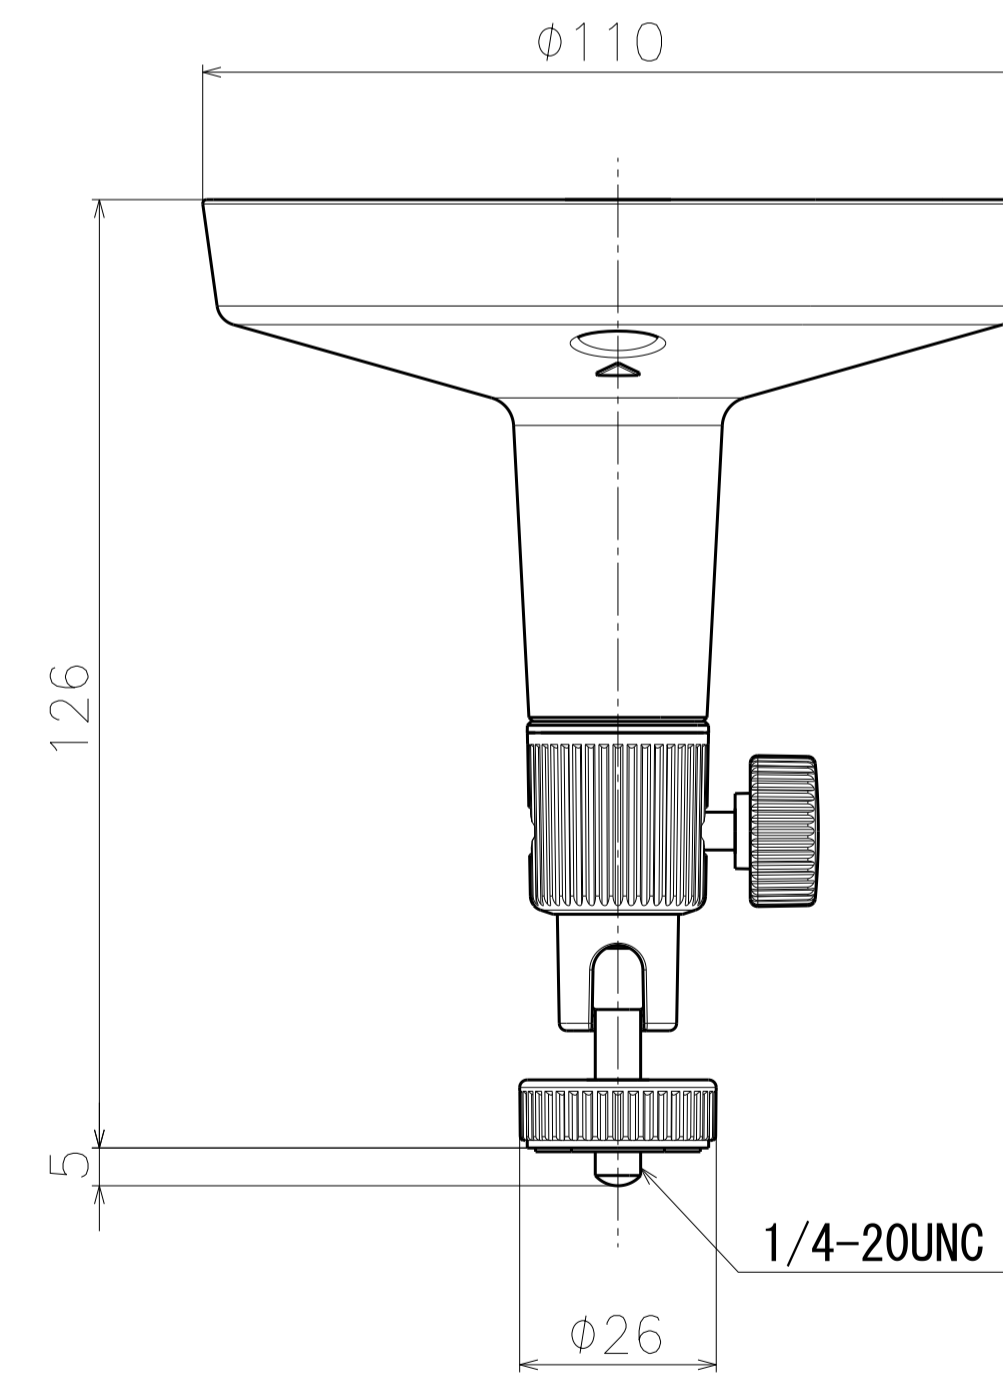

Model number	Mass
WV-B54300-F3	Approx. 470 g {1.04 lbs}
WV-B54300-F3W	Approx. 490 g {1.08 lbs}

With stand & connector cover

	投影面積/Projected area
正面図/Front-view	0.012 (m <sup>2</sup> )
側面図/Side-view	0.011 (m <sup>2</sup> )

Model number	Mass
WV-B54300-F3	Approx. 600 g [1.32 lbs]
WV-B54300-F3W	Approx. 620 g [1.37 lbs]

WV-B54300-F3

WV-B54300-F3W

Inside of micro SD cover  
S=2:1

Sec A-A  
(3 places)

Mass: Approx. 120 g {0.26 lbs}

Model number	Model type
WV-B54300-F3	Wired
WV-B54300-F3W	Wireless

	投影面積/Projected area
正面図/Front-view	0.016 (m <sup>2</sup> )
側面図/Side-view	0.015 (m <sup>2</sup> )

	投影面積/Projected area
正面図/Front-view	0.014 (m <sup>2</sup> )
側面図/Side-view	0.015 (m <sup>2</sup> )

	投影面積/Projected area
正面図/Front-view	0.019 (m <sup>2</sup> )
側面図/Side-view	0.015 (m <sup>2</sup> )

Model number  
 WV-B54300-F3  
 WV-B54300-F3W