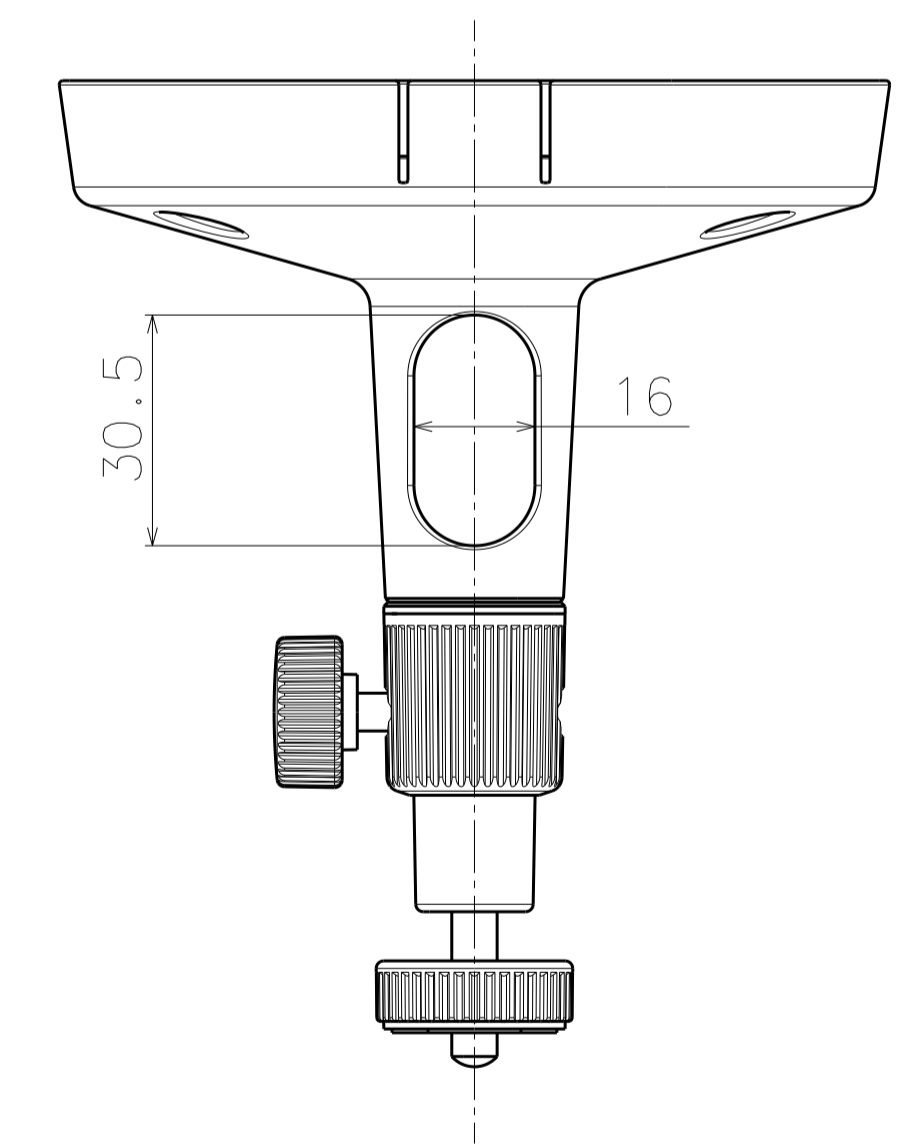

Model number	Mass
WV-B54300-F3	Approx. 470 g {1.04 lbs}
WV-B54300-F3W	Approx. 490 g {1.08 lbs}

With stand & connector cover

	投影面積/Projected area
正面図/Front-view	0.012 (m <sup>2</sup> )
側面図/Side-view	0.011 (m <sup>2</sup> )

Model number	Mass
WV-B54300-F3	Approx. 600 g [1.32 lbs]
WV-B54300-F3W	Approx. 620 g [1.37 lbs]

WV-B54300-F3

WV-B54300-F3W

Inside of micro SD cover  
S=2:1

Sec A-A  
(3 places)

Mass: Approx. 120 g {0.26 lbs}

Model number	Model type
WV-B54300-F3	Wired
WV-B54300-F3W	Wireless

	投影面積/Projected area
正面図/Front-view	0.016 (m <sup>2</sup> )
側面図/Side-view	0.015 (m <sup>2</sup> )

	投影面積/Projected area
正面図/Front-view	0.014 (m <sup>2</sup> )
側面図/Side-view	0.015 (m <sup>2</sup> )

	投影面積/Projected area
正面図/Front-view	0.019 (m <sup>2</sup> )
側面図/Side-view	0.015 (m <sup>2</sup> )

Model number  
 WV-B54300-F3  
 WV-B54300-F3W