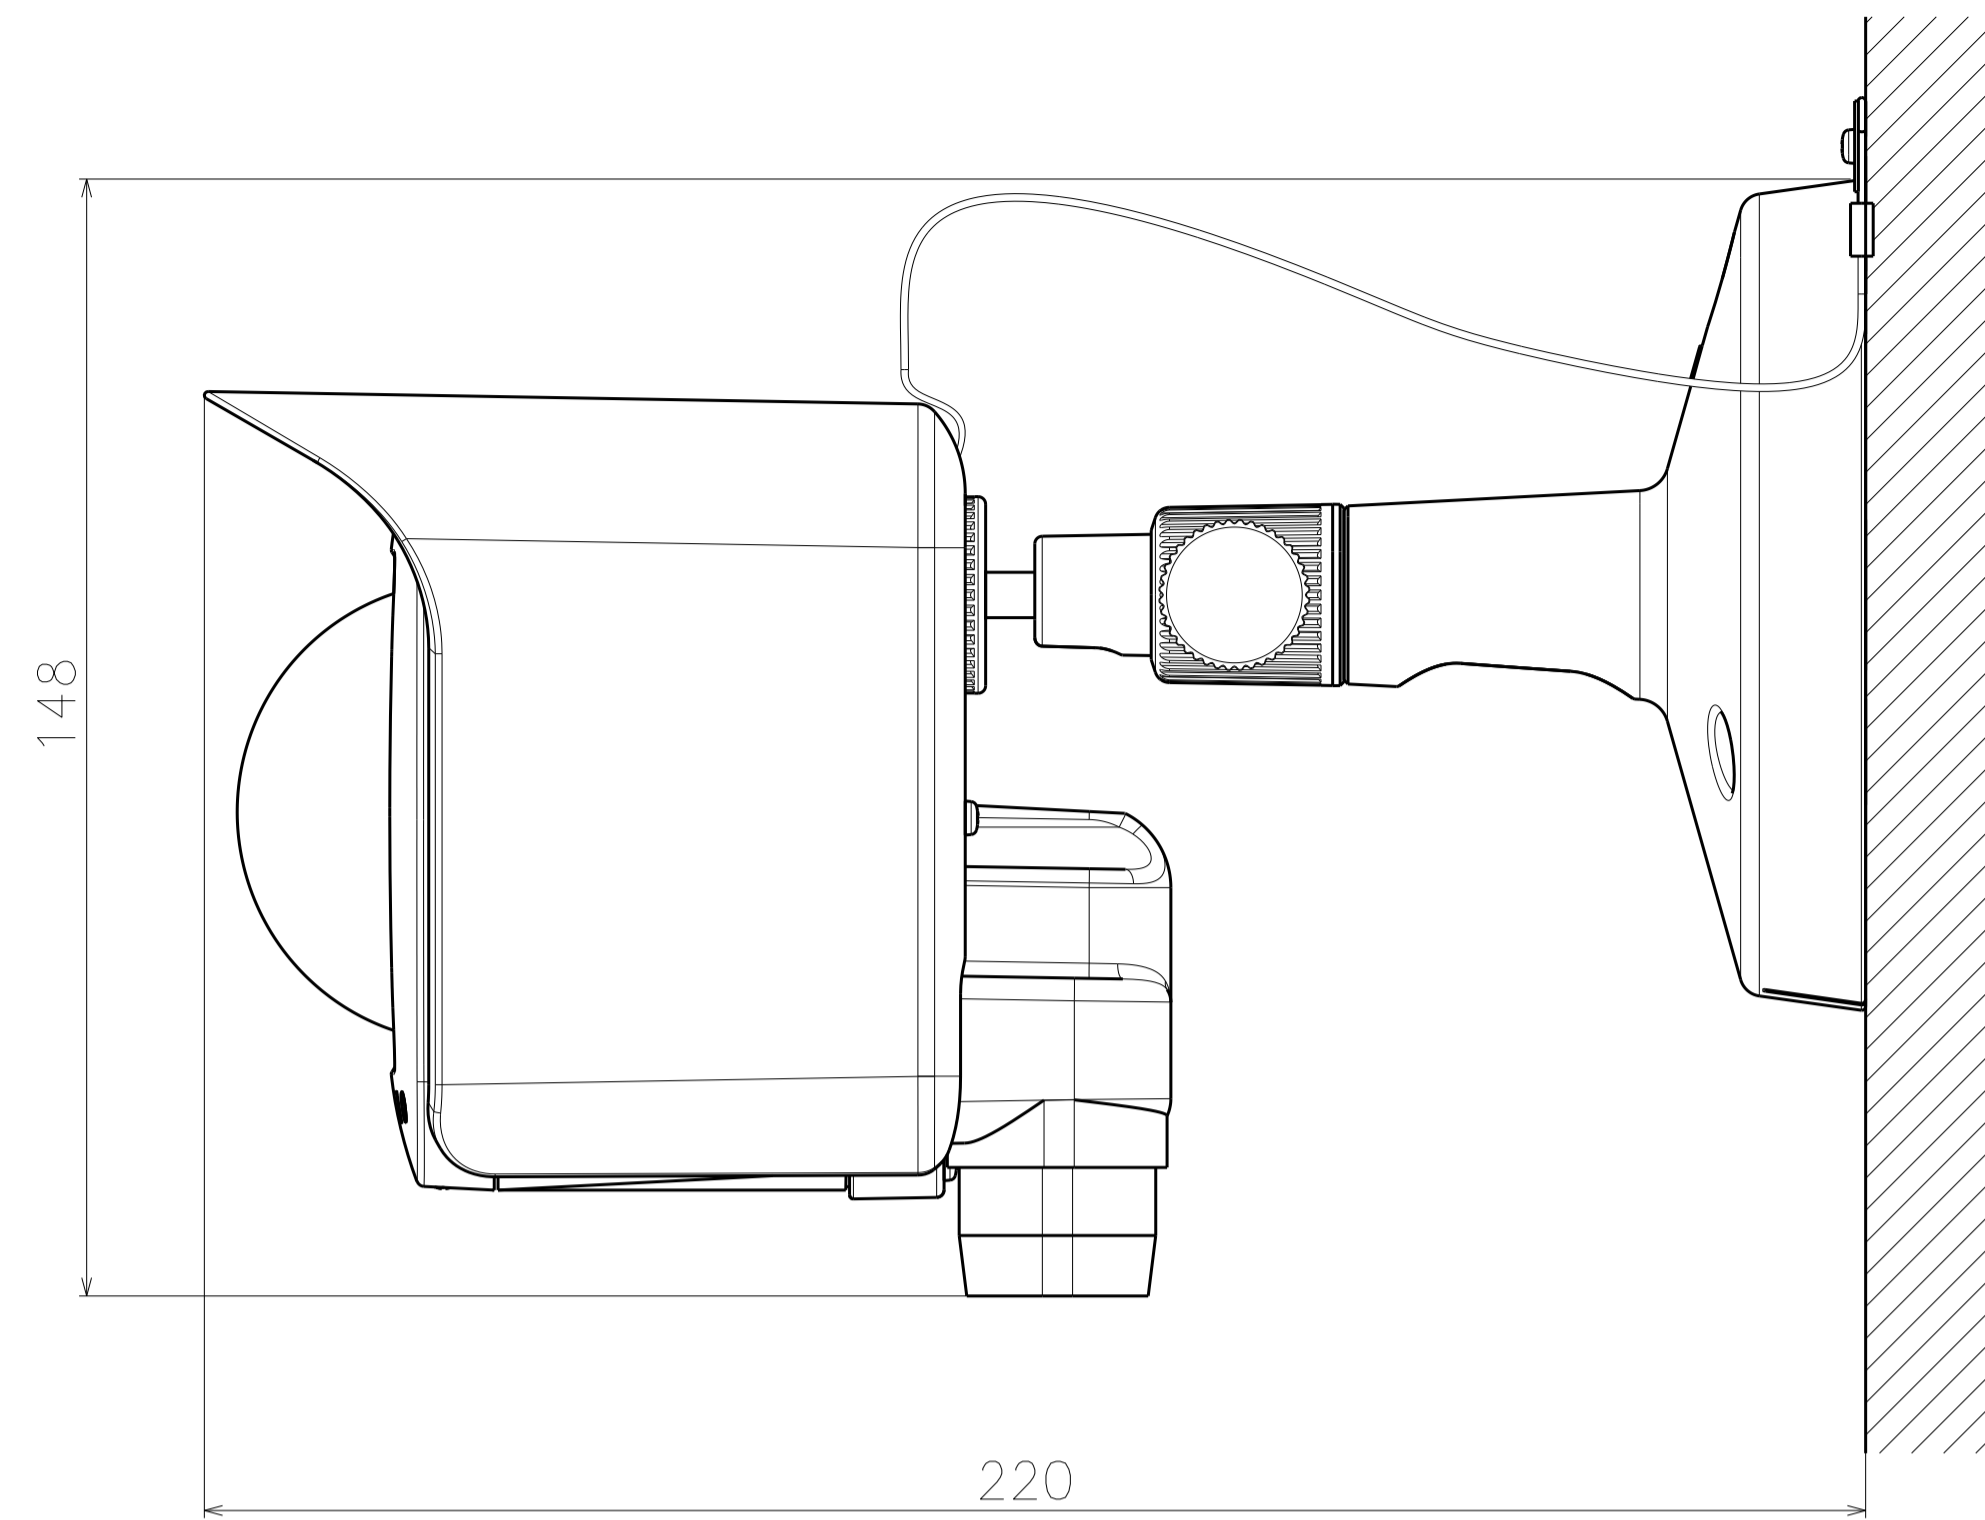

Model number	Mass
WV-B54300-F3	Approx. 470 g {1.04 lbs}
WV-B54300-F3W	Approx. 490 g {1.08 lbs}

With stand & connector cover

	投影面積/Projected area
正面図/Front-view	0.012 (m <sup>2</sup> )
側面図/Side-view	0.011 (m <sup>2</sup> )

Model number	Mass
WV-B54300-F3	Approx. 600 g [1.32 lbs]
WV-B54300-F3W	Approx. 620 g [1.37 lbs]

WV-B54300-F3

WV-B54300-F3W

Inside of micro SD cover  
S=2:1

Sec A-A  
(3 places)

Mass: Approx. 120 g {0.26 lbs}

Model number	Model type
WV-B54300-F3	Wired
WV-B54300-F3W	Wireless

	投影面積/Projected area
正面図/Front-view	0.016 (m <sup>2</sup> )
側面図/Side-view	0.015 (m <sup>2</sup> )

	投影面積/Projected area
正面図/Front-view	0.014 (m <sup>2</sup> )
側面図/Side-view	0.015 (m <sup>2</sup> )

	投影面積/Projected area
正面図/Front-view	0.019 (m <sup>2</sup> )
側面図/Side-view	0.015 (m <sup>2</sup> )

Model number  
 WV-B54300-F3  
 WV-B54300-F3W