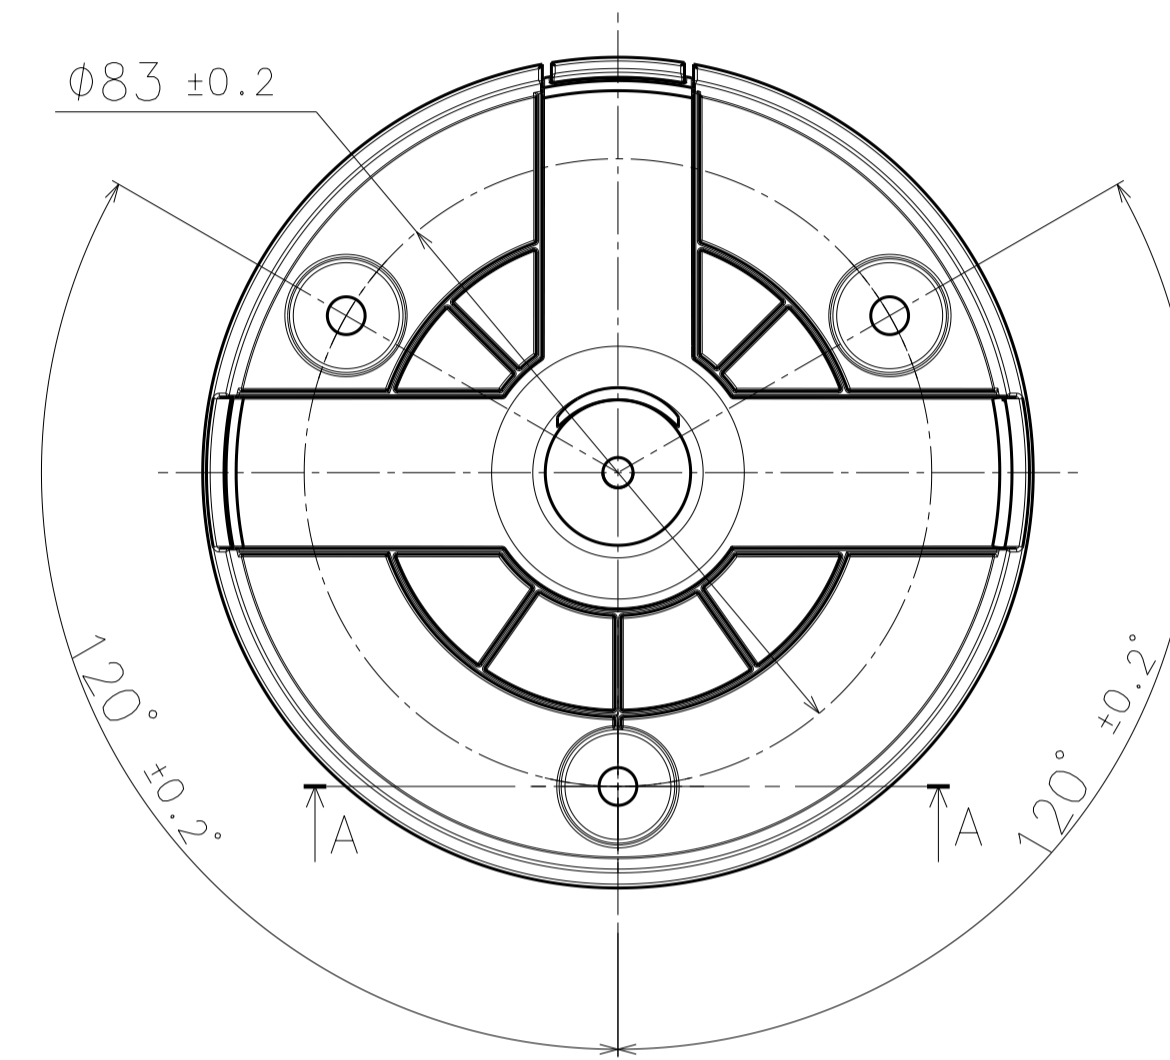

Model number	Mass
WV-B54300-F3	Approx. 470 g {1.04 lbs}
WV-B54300-F3W	Approx. 490 g {1.08 lbs}

With stand & connector cover

	投影面積/Projected area
正面図/Front-view	0.012 (m <sup>2</sup> )
側面図/Side-view	0.011 (m <sup>2</sup> )

Model number	Mass
WV-B54300-F3	Approx. 600 g [1.32 lbs]
WV-B54300-F3W	Approx. 620 g [1.37 lbs]

WV-B54300-F3

WV-B54300-F3W

Inside of micro SD cover  
S=2:1

Sec A-A  
(3 places)

Mass: Approx. 120 g {0.26 lbs}

Model number	Model type
WV-B54300-F3	Wired
WV-B54300-F3W	Wireless

	投影面積/Projected area
正面図/Front-view	0.016 (m <sup>2</sup> )
側面図/Side-view	0.015 (m <sup>2</sup> )

	投影面積/Projected area
正面図/Front-view	0.014 (m <sup>2</sup> )
側面図/Side-view	0.015 (m <sup>2</sup> )

	投影面積/Projected area
正面図/Front-view	0.019 (m <sup>2</sup> )
側面図/Side-view	0.015 (m <sup>2</sup> )

Model number  
 WV-B54300-F3  
 WV-B54300-F3W