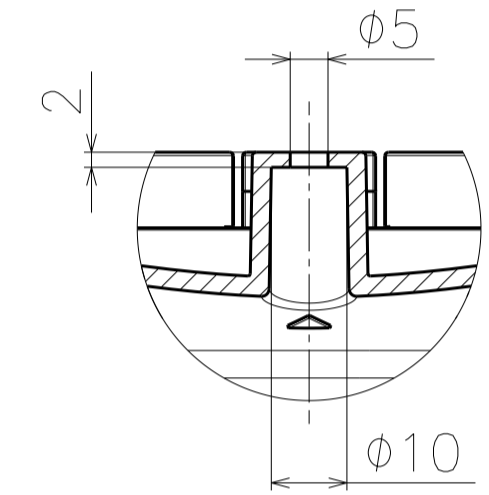

Model number	Mass
WV-B54300-F3	Approx. 470 g {1.04 lbs}
WV-B54300-F3W	Approx. 490 g {1.08 lbs}

With stand & connector cover

	投影面積/Projected area
正面図/Front-view	0.012 (m <sup>2</sup> )
側面図/Side-view	0.011 (m <sup>2</sup> )

Model number	Mass
WV-B54300-F3	Approx. 600 g [1.32 lbs]
WV-B54300-F3W	Approx. 620 g [1.37 lbs]

WV-B54300-F3

WV-B54300-F3W

Inside of micro SD cover  
S=2:1

Sec A-A  
(3 places)

Mass: Approx. 120 g {0.26 lbs}

Model number	Model type
WV-B54300-F3	Wired
WV-B54300-F3W	Wireless

	投影面積/Projected area
正面図/Front-view	0.016 (m <sup>2</sup> )
側面図/Side-view	0.015 (m <sup>2</sup> )

	投影面積/Projected area
正面図/Front-view	0.014 (m <sup>2</sup> )
側面図/Side-view	0.015 (m <sup>2</sup> )

	投影面積/Projected area
正面図/Front-view	0.019 (m <sup>2</sup> )
側面図/Side-view	0.015 (m <sup>2</sup> )

Model number  
 WV-B54300-F3  
 WV-B54300-F3W