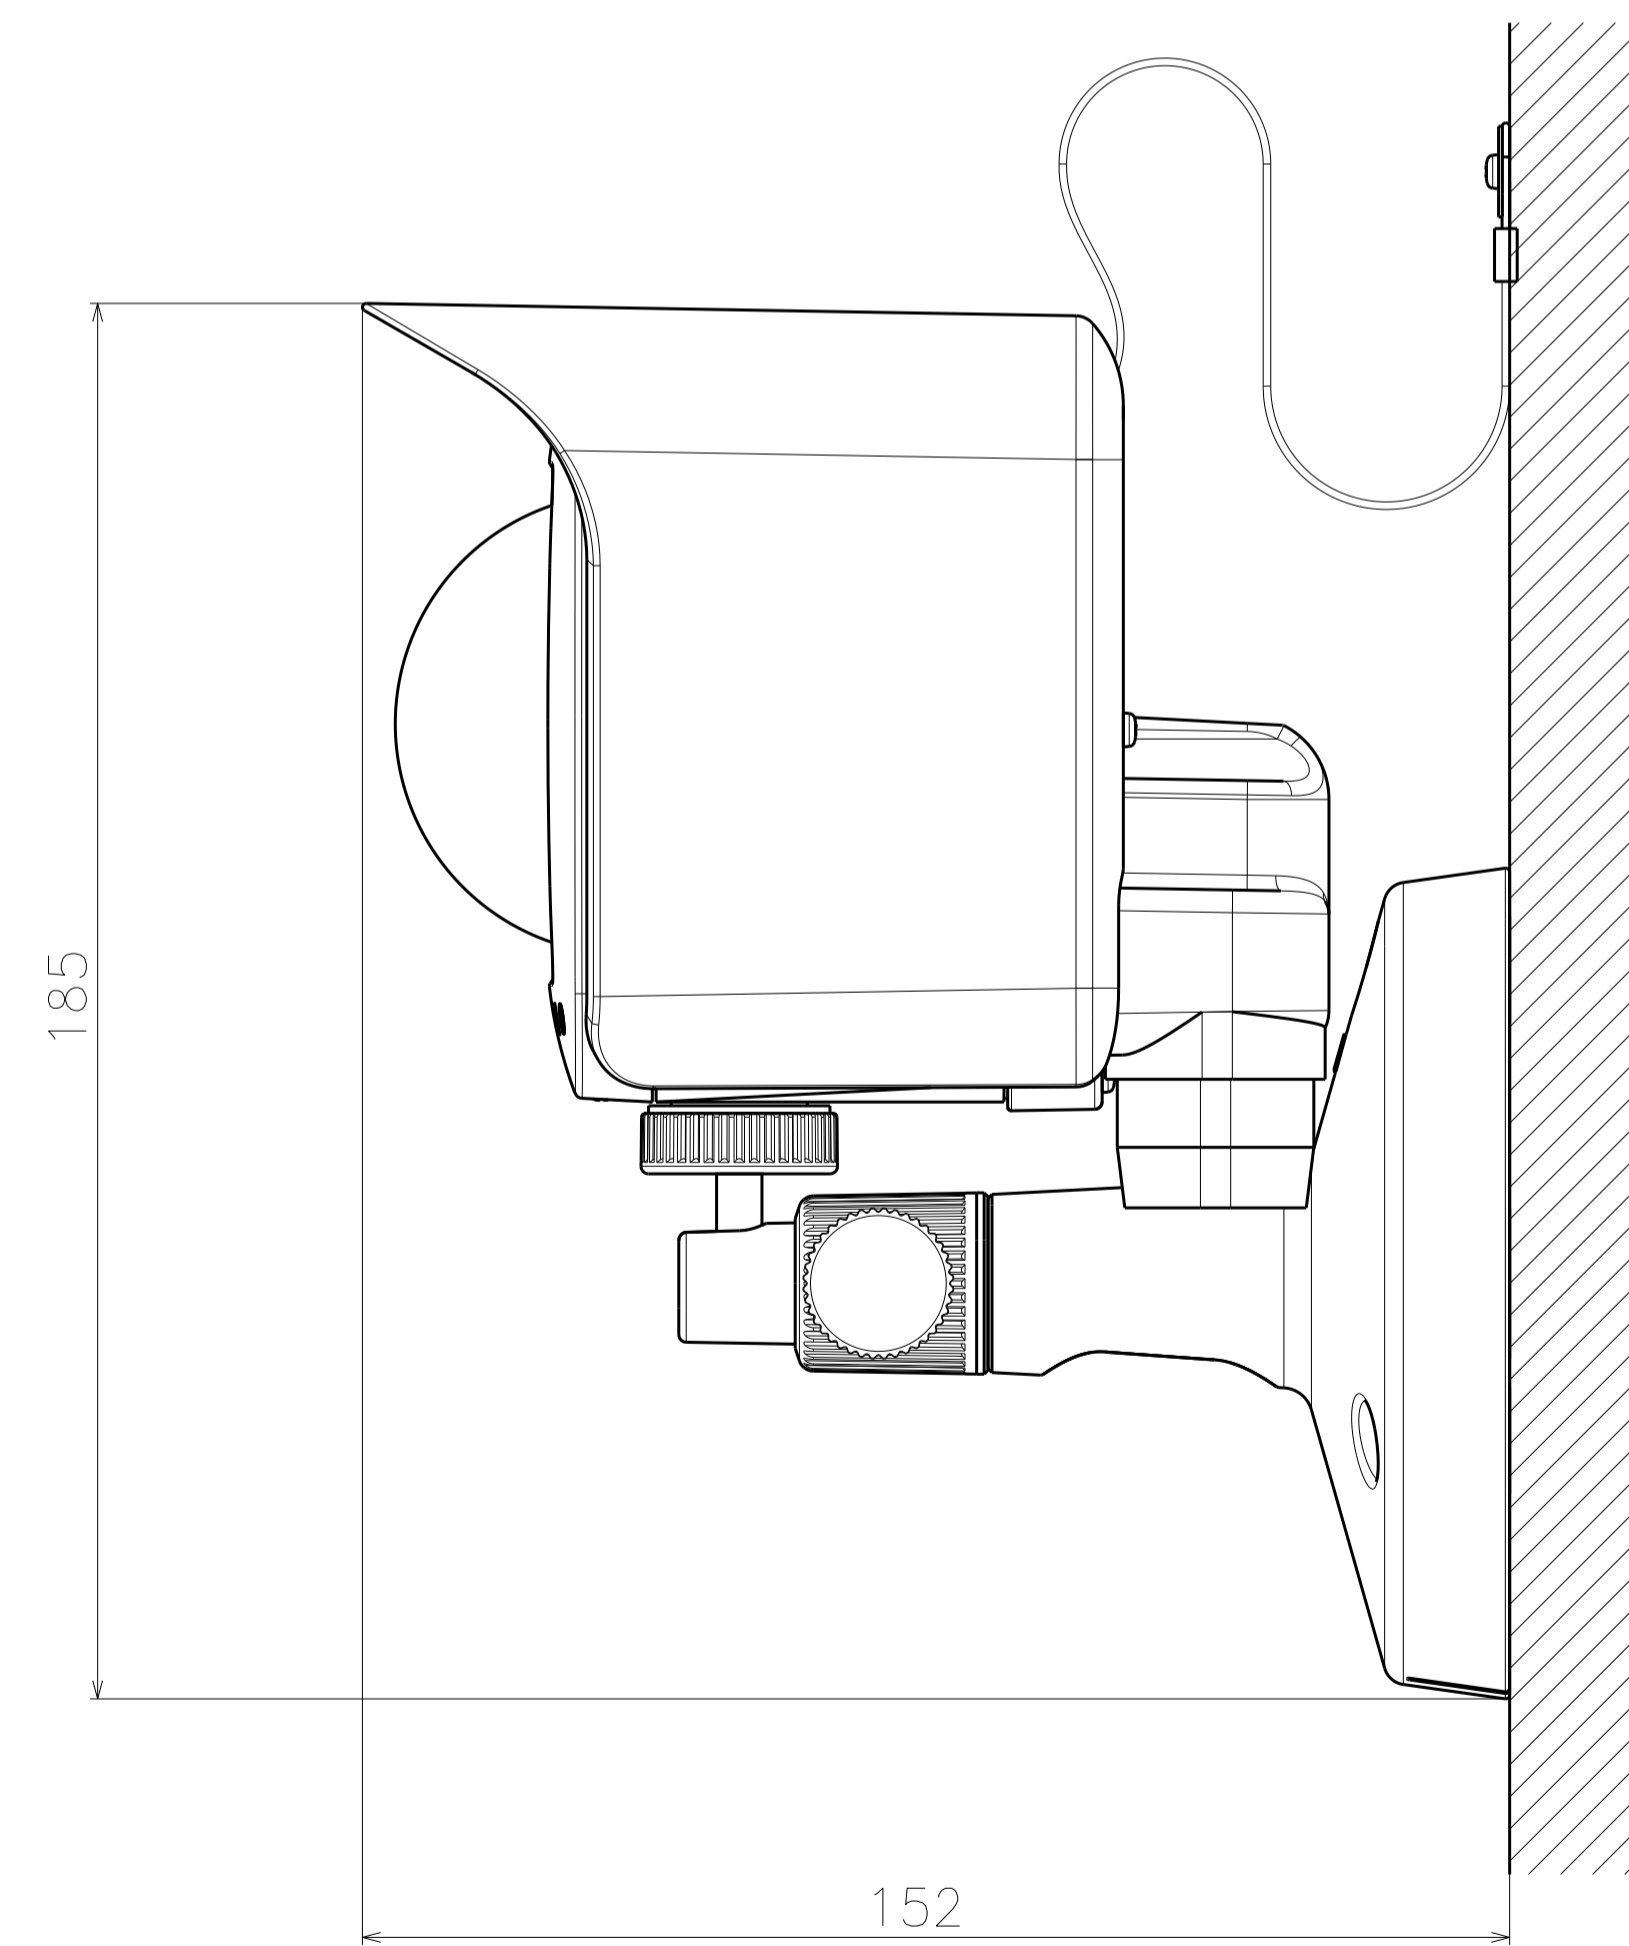

Model number	Mass
WV-B54300-F3	Approx. 470 g {1.04 lbs}
WV-B54300-F3W	Approx. 490 g {1.08 lbs}

With stand & connector cover

	投影面積/Projected area
正面図/Front-view	0.012 (m <sup>2</sup> )
側面図/Side-view	0.011 (m <sup>2</sup> )

Model number	Mass
WV-B54300-F3	Approx. 600 g [1.32 lbs]
WV-B54300-F3W	Approx. 620 g [1.37 lbs]

WV-B54300-F3

WV-B54300-F3W

Inside of micro SD cover  
S=2:1

Sec A-A  
(3 places)

Mass: Approx. 120 g {0.26 lbs}

Model number	Model type
WV-B54300-F3	Wired
WV-B54300-F3W	Wireless

	投影面積/Projected area
正面図/Front-view	0.016 (m <sup>2</sup> )
側面図/Side-view	0.015 (m <sup>2</sup> )

	投影面積/Projected area
正面図/Front-view	0.014 (m <sup>2</sup> )
側面図/Side-view	0.015 (m <sup>2</sup> )

	投影面積/Projected area
正面図/Front-view	0.019 (m <sup>2</sup> )
側面図/Side-view	0.015 (m <sup>2</sup> )

Model number  
 WV-B54300-F3  
 WV-B54300-F3W