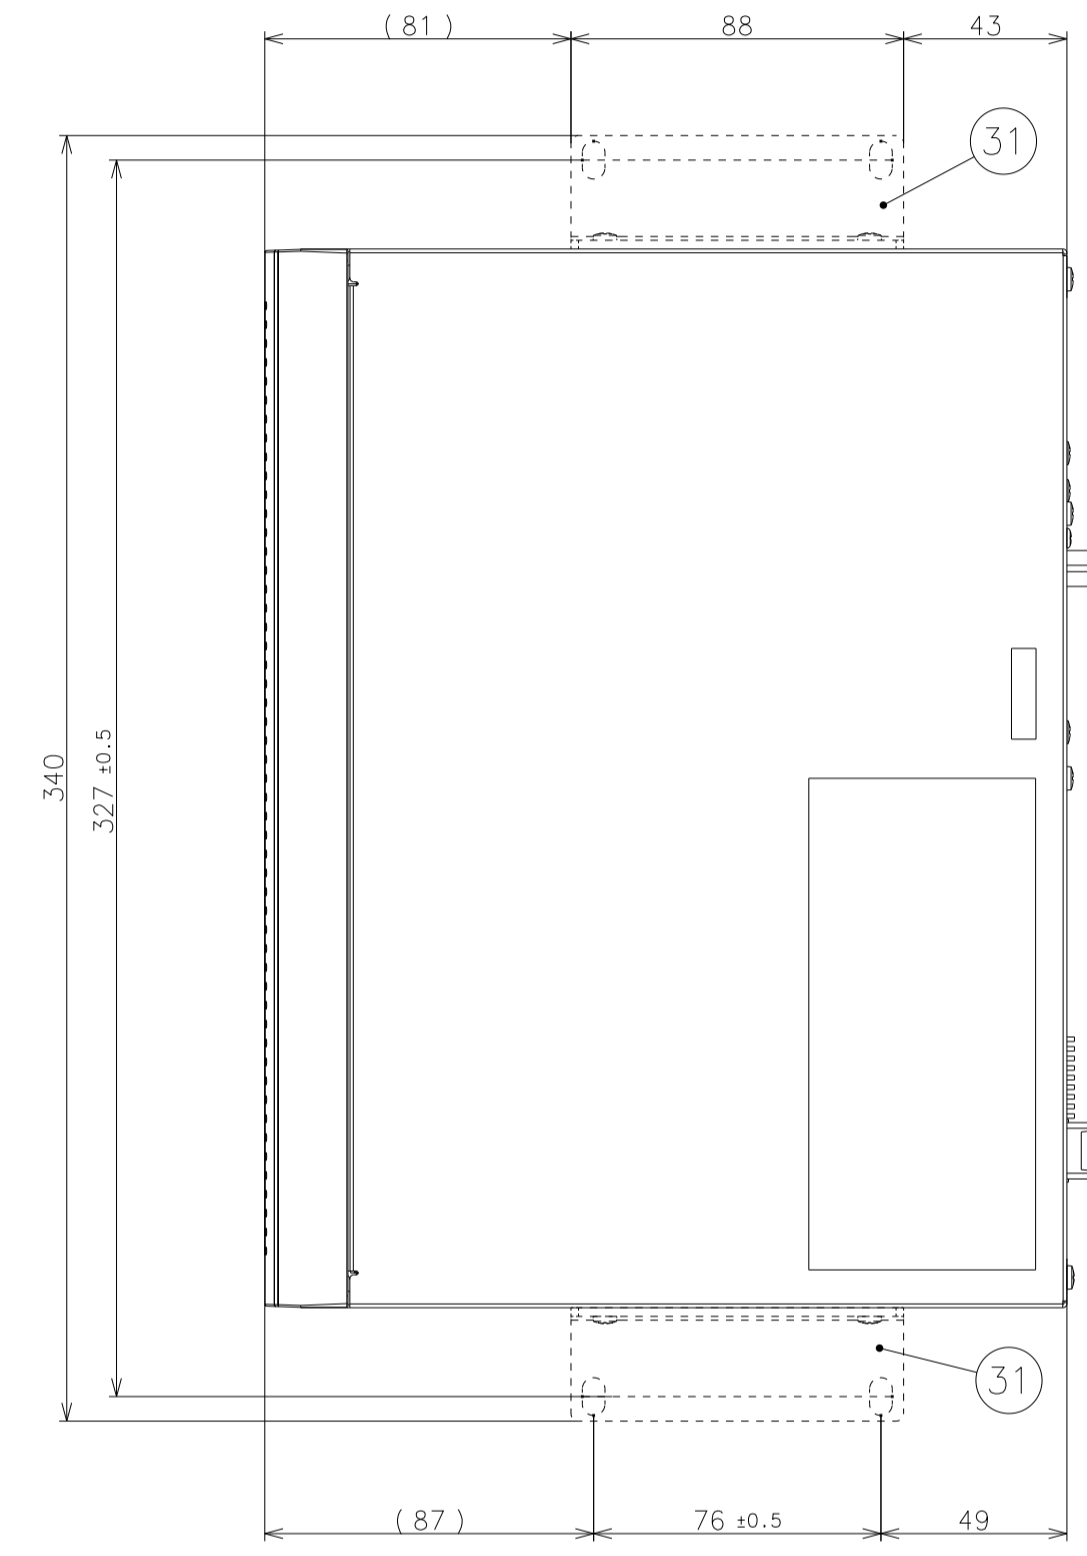

## Desktop installation

Model No.	-	Mass (Approx.)				HDD
		Body	AC power adapter	Cable	Mouse	
DG-EU100/1	DG-EU100/1YS	1.9 kg	300 g	200 g	120 g	1 TB×1
DG-EU100/2	DG-EU100/2YS	1.9 kg				2 TB×1
DG-EU100/4	DG-EU100/4YS	2.0 kg				2 TB×2

Vertical installation

Wall mount installation

DG-EU100series  
( // )