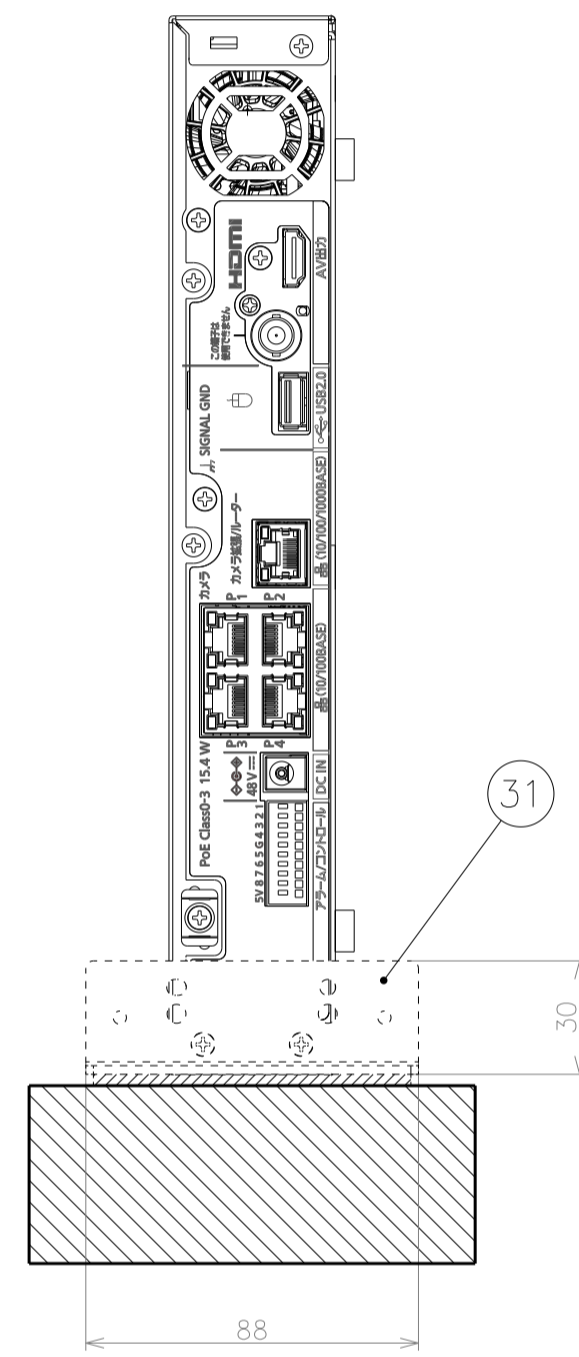

## Desktop installation

Model No.	-	Mass (Approx.)				HDD
		Body	AC power adapter	Cable	Mouse	
DG-EU100/1	DG-EU100/1YS	1.9 kg	300 g	200 g	120 g	1 TB×1
DG-EU100/2	DG-EU100/2YS	1.9 kg				2 TB×1
DG-EU100/4	DG-EU100/4YS	2.0 kg				2 TB×2

Vertical installation

Wall mount installation

DG-EU100series  
( // )