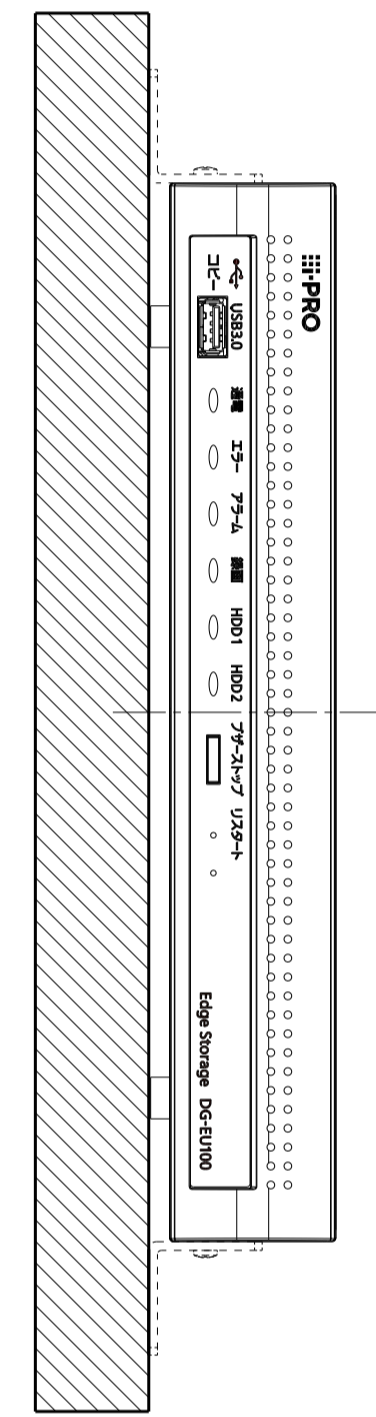

## Desktop installation

Model No.	-	Mass (Approx.)				HDD
		Body	AC power adapter	Cable	Mouse	
DG-EU100/1	DG-EU100/1YS	1.9 kg	300 g	200 g	120 g	1 TB×1
DG-EU100/2	DG-EU100/2YS	1.9 kg				2 TB×1
DG-EU100/4	DG-EU100/4YS	2.0 kg				2 TB×2

Vertical installation

Wall mount installation

DG-EU100series  
( // )