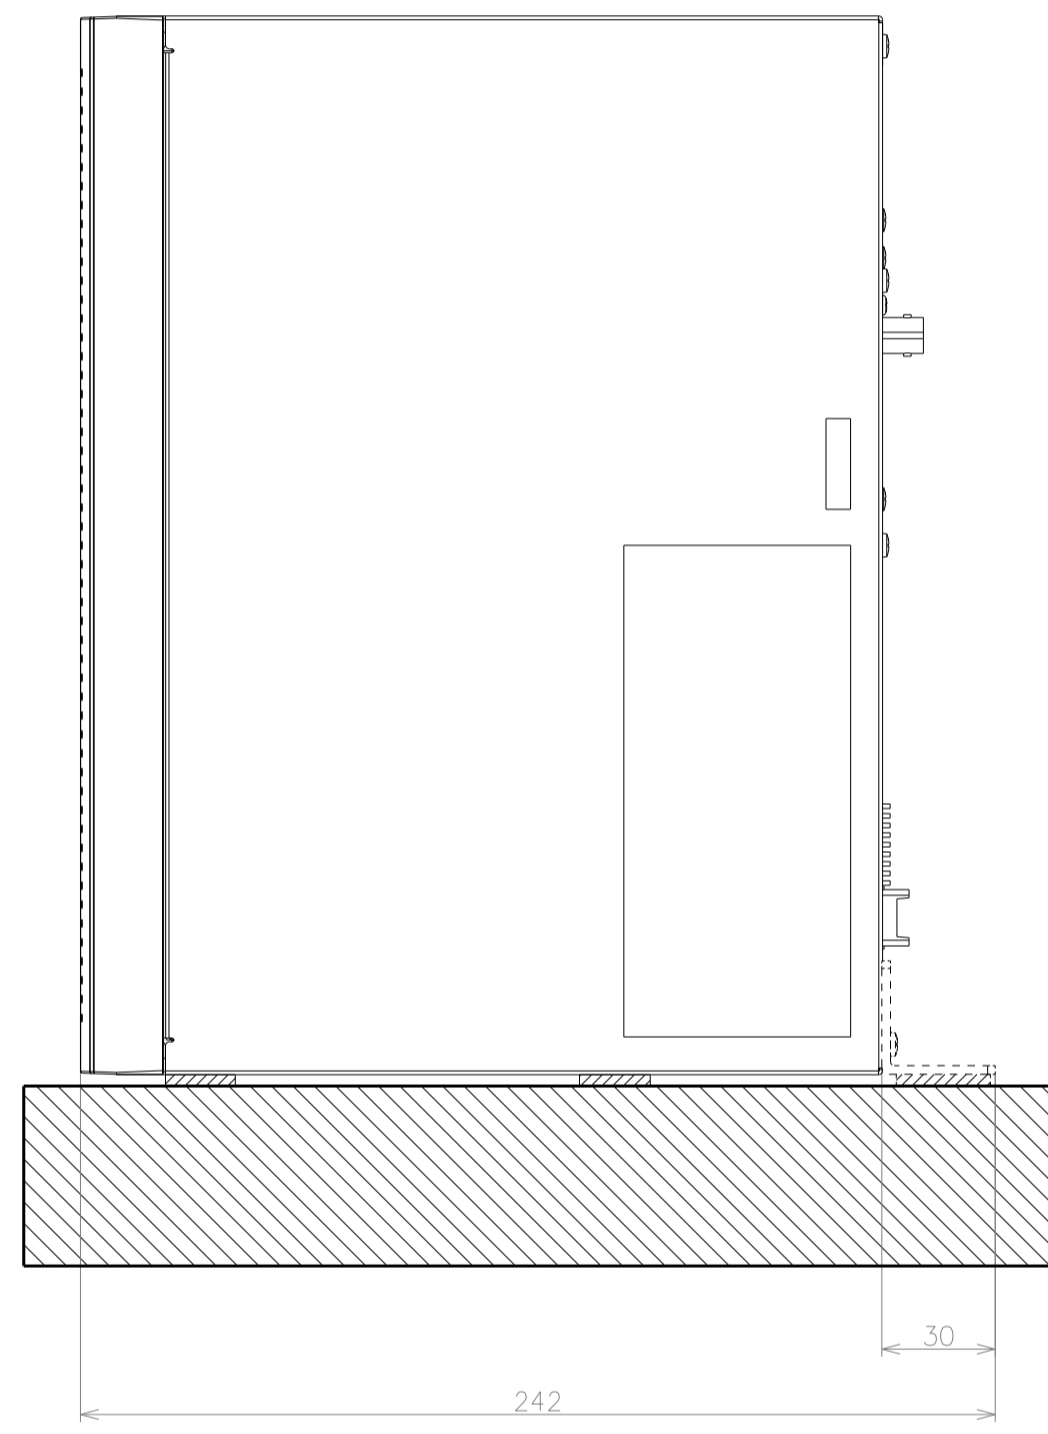

## Desktop installation

Model No.	-	Mass (Approx.)				HDD
		Body	AC power adapter	Cable	Mouse	
DG-EU100/1	DG-EU100/1YS	1.9 kg	300 g	200 g	120 g	1 TB×1
DG-EU100/2	DG-EU100/2YS	1.9 kg				2 TB×1
DG-EU100/4	DG-EU100/4YS	2.0 kg				2 TB×2

Vertical installation

Wall mount installation

DG-EU100series  
( // )