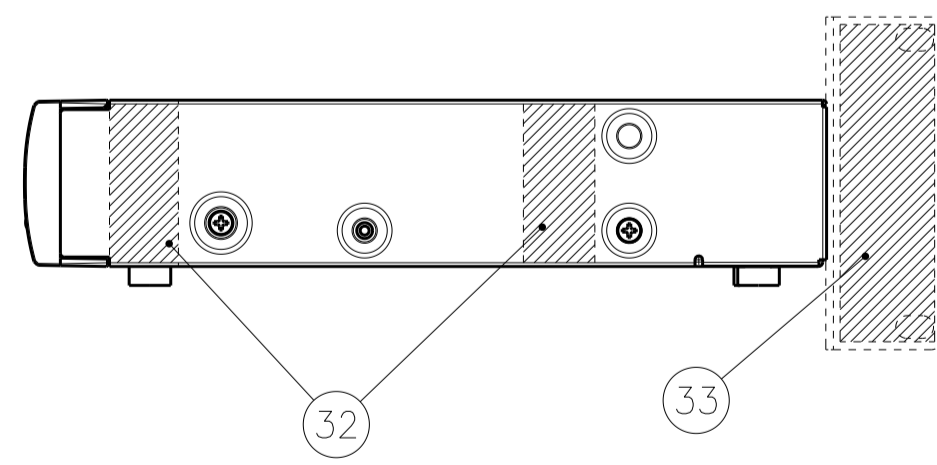

## Desktop installation

Model No.	-	Mass (Approx.)				HDD
		Body	AC power adapter	Cable	Mouse	
DG-EU100/1	DG-EU100/1YS	1.9 kg	300 g	200 g	120 g	1 TB×1
DG-EU100/2	DG-EU100/2YS	1.9 kg				2 TB×1
DG-EU100/4	DG-EU100/4YS	2.0 kg				2 TB×2

Vertical installation

Wall mount installation

DG-EU100series  
( // )