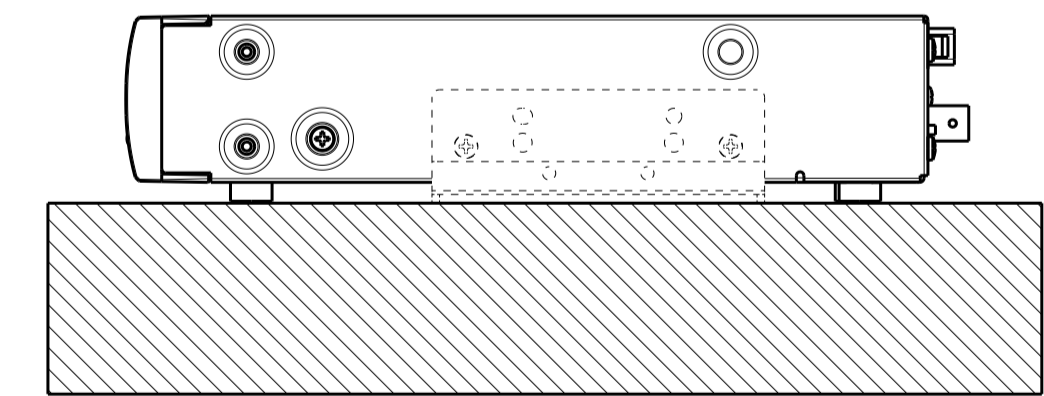

## Desktop installation

Model No.	-	Mass (Approx.)				HDD
		Body	AC power adapter	Cable	Mouse	
DG-EU100/1	DG-EU100/1YS	1.9 kg	300 g	200 g	120 g	1 TB×1
DG-EU100/2	DG-EU100/2YS	1.9 kg				2 TB×1
DG-EU100/4	DG-EU100/4YS	2.0 kg				2 TB×2

Vertical installation

Wall mount installation

DG-EU100series  
( // )