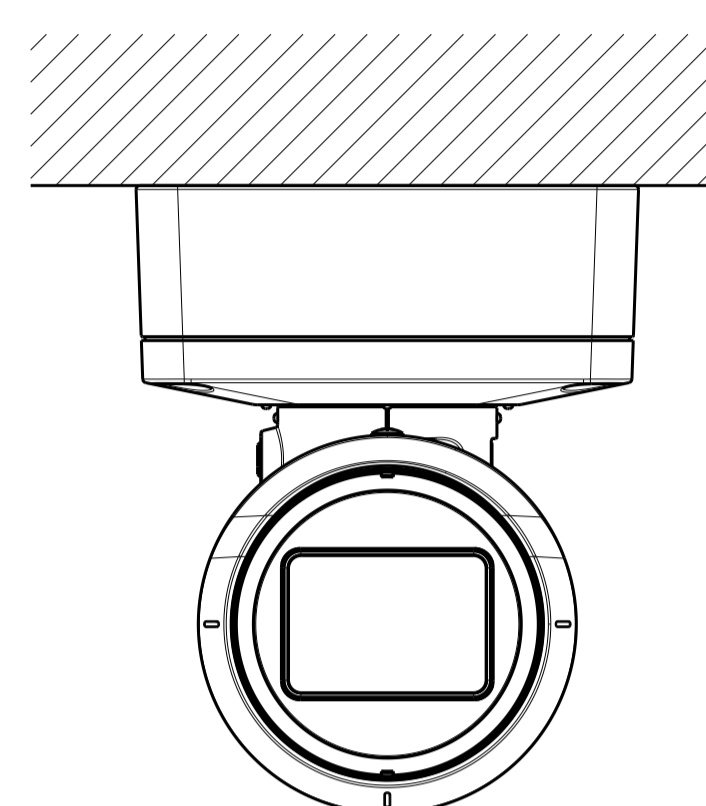

工事後の取付状態
Mounted state after construction