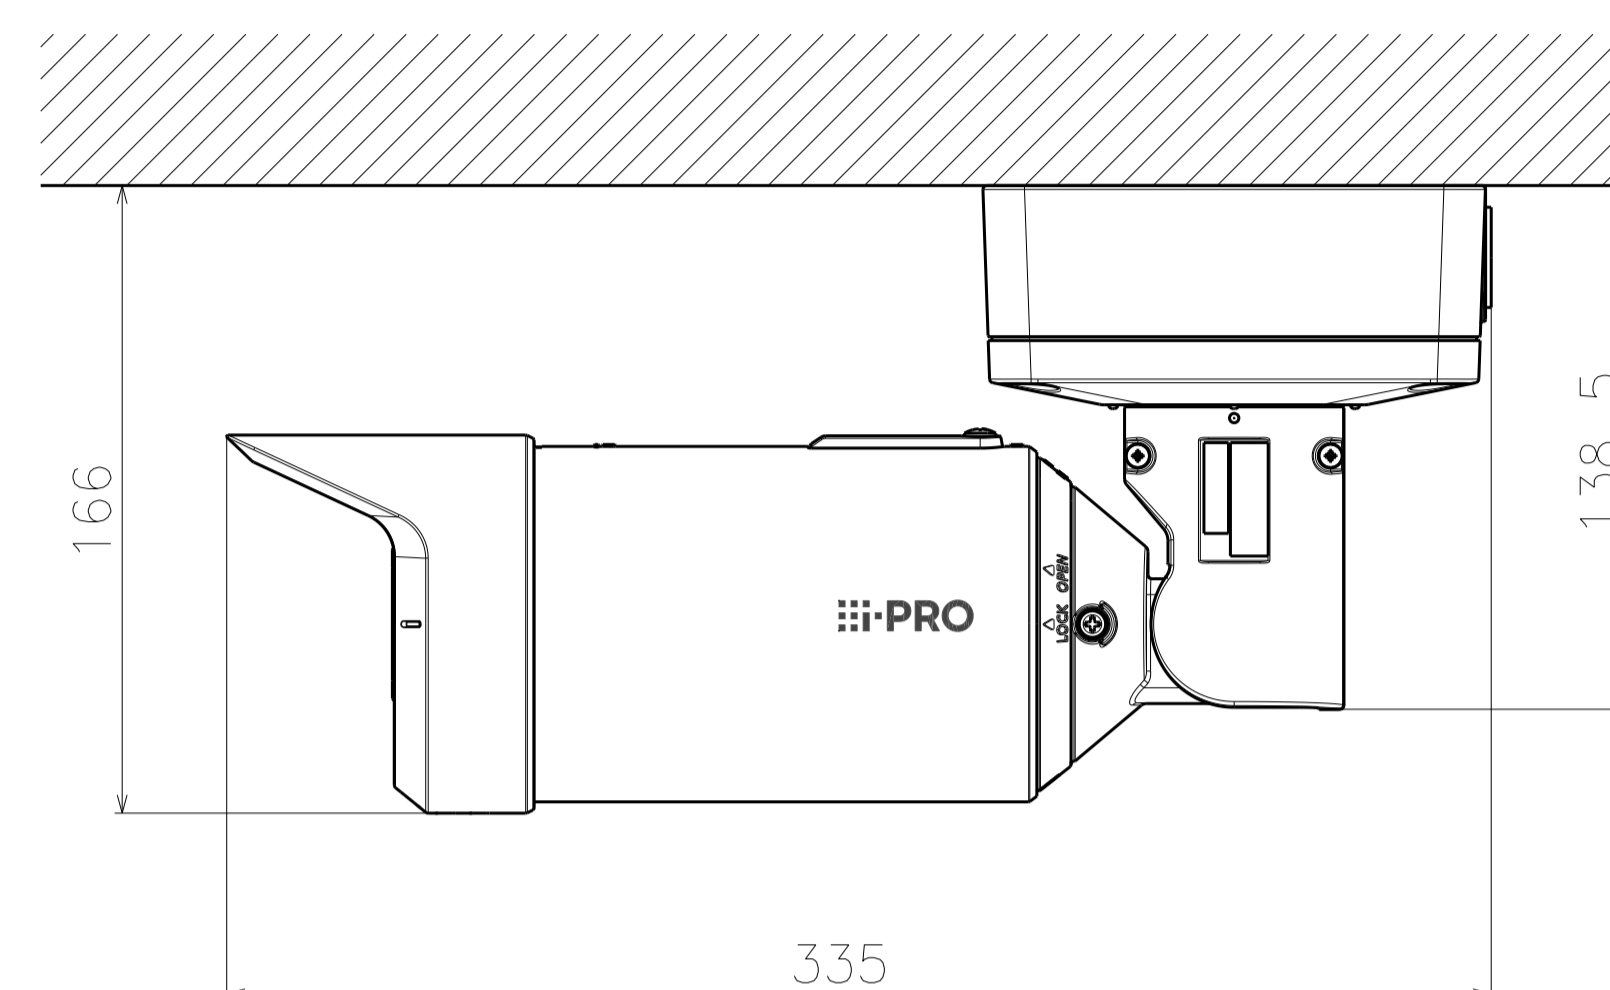

工事後の取付状態
Mounted state after construction