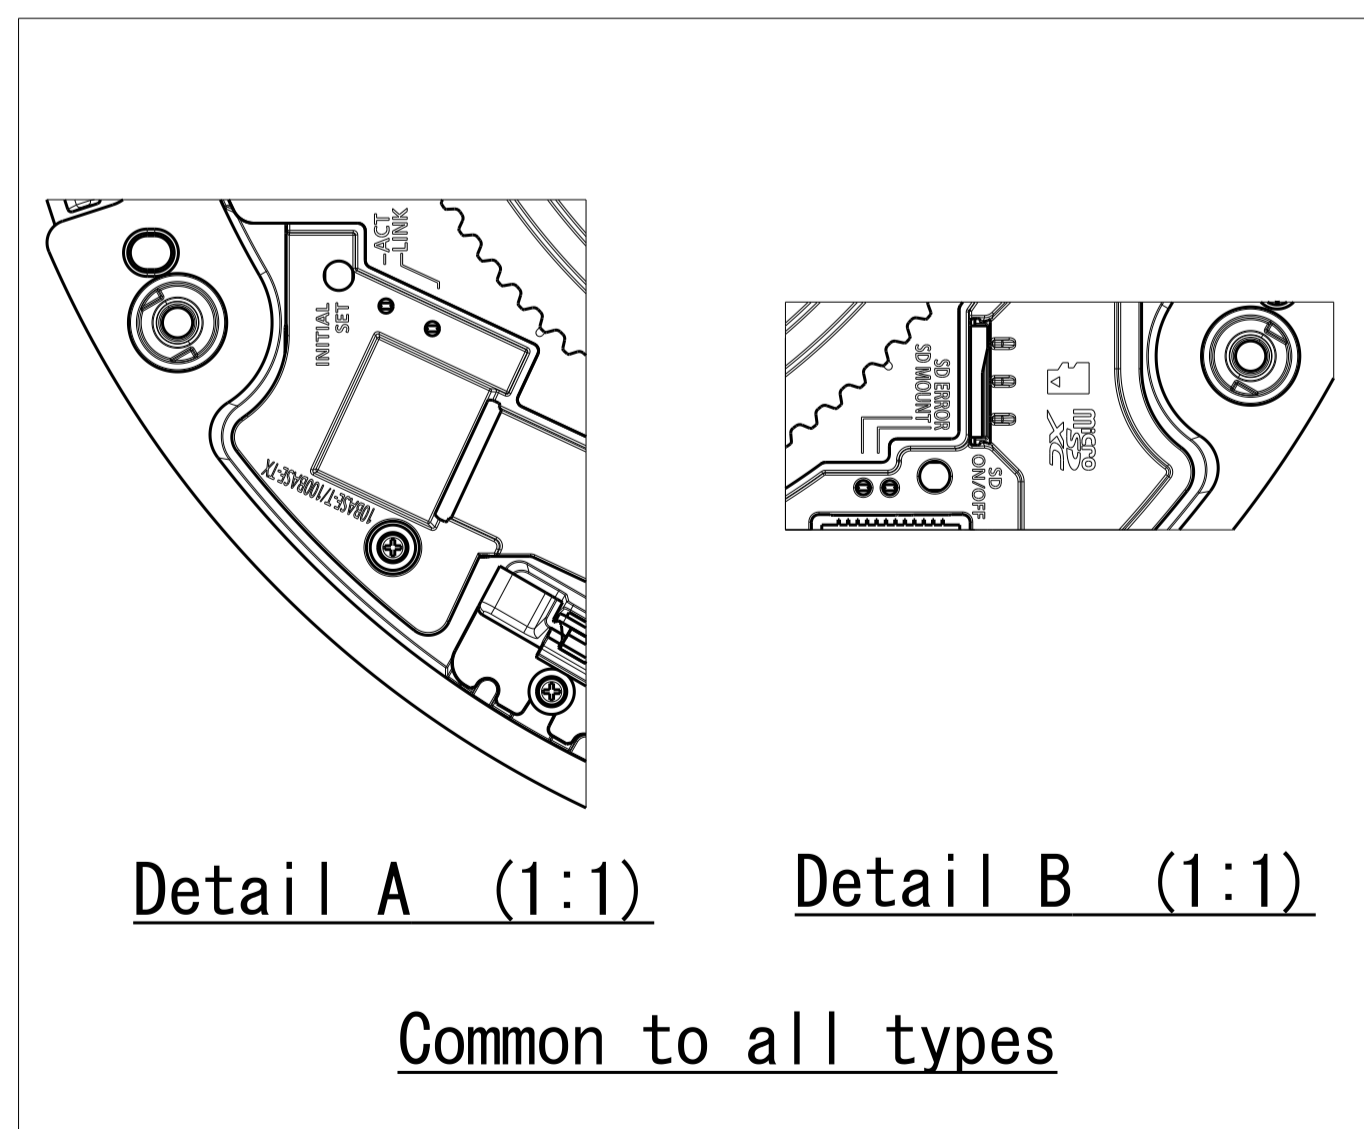

Inside of camera  
fixing screw cover  
(6 pieces)

With Attachment Plate

Model number  
WV-S8573LUX  
WV-S8543LUX

	投影面積/Projected area
側面図/Side-view	0.021 (m <sup>2</sup> )

Mass : Approx. 3.1 kg {6.84 lbs} (When using the attachment plate)

Removing Dome cover

Lens type : 4K

Lens type : 4MP

Cable Length from outline: Approx. 270  
(Optional accessory)

(Ethernet cable)

Template for mounting

Detail A (1:1)

Detail B (1:1)

Common to all types

Position adjust sheet

Model number	Lens type
WV-S8573LUX	4K
WV-S8543LUX	4MP

	投影面積/Projected area
正面図/Front-view	0.052 (m <sup>2</sup> )
側面図/Side-view	0.06 (m <sup>2</sup> )

Attach to WV-QSR503-W & WV-QCL501WUX

	投影面積/Projected area
正面図/Front-view	0.051 (m <sup>2</sup> )
側面図/Side-view	0.062 (m <sup>2</sup> )

Attach to WV-QSR503-W & WV-QWL501WUX

	投影面積/Projected area
正面図/Front-view	0.026 (m <sup>2</sup> )
側面図/Side-view	0.027 (m <sup>2</sup> )