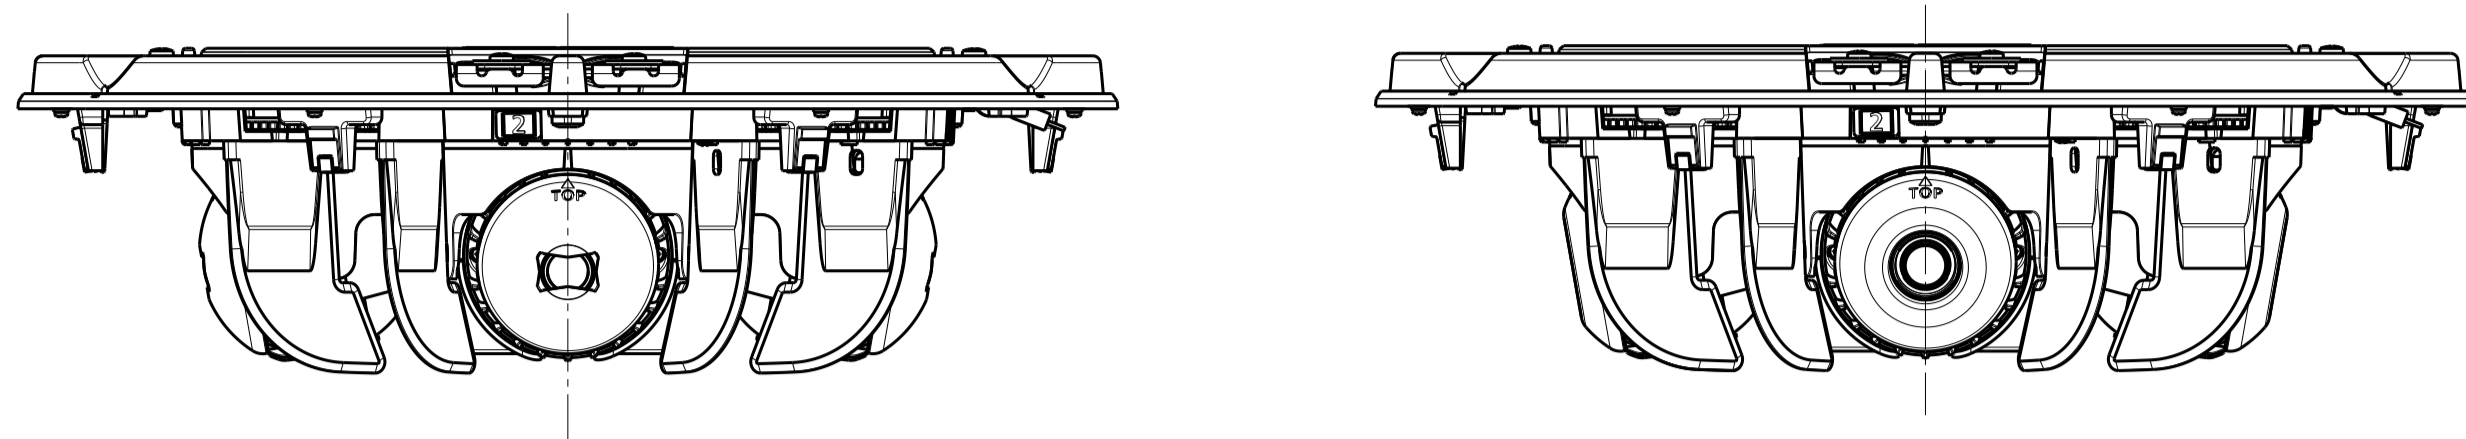

Inside of camera  
fixing screw cover  
(6 pieces)

With Attachment Plate

Model number  
WV-S8573LUX  
WV-S8543LUX

	投影面積/Projected area
側面図/Side-view	0.021 (m <sup>2</sup> )

Mass : Approx. 3.1 kg {6.84 lbs} (When using the attachment plate)

Removing Dome cover

Lens type : 4K

Lens type : 4MP

Cable Length from outline: Approx. 270  
(Optional accessory)

(Ethernet cable)

Template for mounting

Detail A (1:1)

Detail B (1:1)

Common to all types

Position adjust sheet

Model number	Lens type
WV-S8573LUX	4K
WV-S8543LUX	4MP

	投影面積/Projected area
正面図/Front-view	0.052 (m <sup>2</sup> )
側面図/Side-view	0.06 (m <sup>2</sup> )

Attach to WV-QSR503-W & WV-QCL501WUX