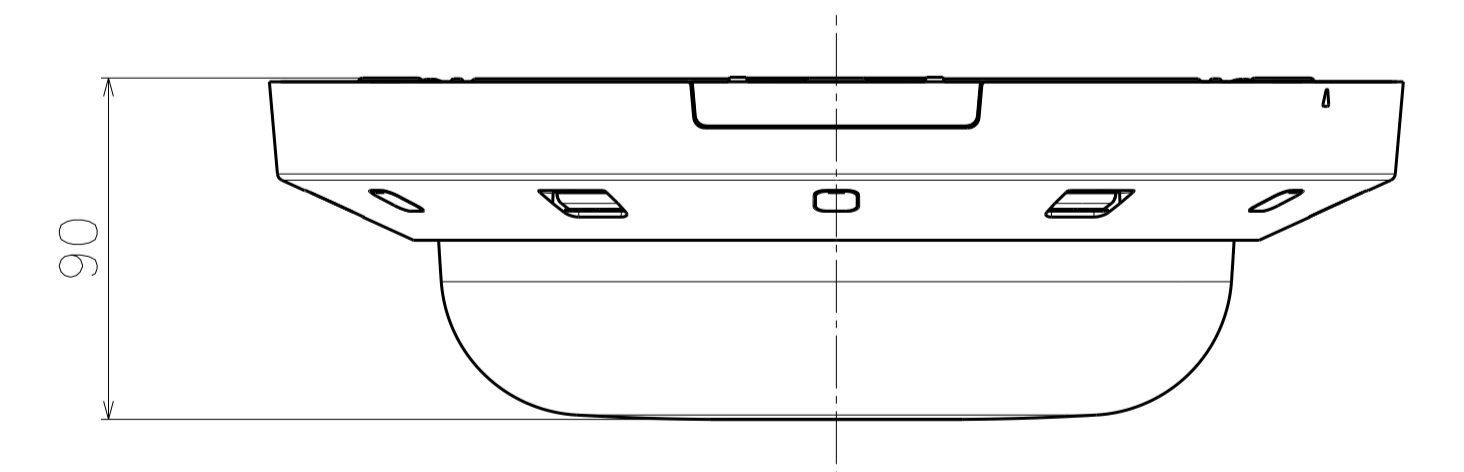

Inside of camera  
fixing screw cover  
(6 pieces)

With Attachment Plate

Model number  
WV-S8573LUX  
WV-S8543LUX

	投影面積/Projected area
側面図/Side-view	0.021 (m <sup>2</sup> )

Mass : Approx. 3.1 kg {6.84 lbs} (When using the attachment plate)

Removing Dome cover

Lens type : 4K

Lens type : 4MP

Cable Length from outline: Approx. 270  
(Optional accessory)

(Ethernet cable)

Template for mounting

Detail A (1:1)

Detail B (1:1)

Common to all types

Position adjust sheet

Model number	Lens type
WV-S8573LUX	4K
WV-S8543LUX	4MP

	投影面積/Projected area
正面図/Front-view	0.052 (m <sup>2</sup> )
側面図/Side-view	0.06 (m <sup>2</sup> )

Attach to WV-QSR503-W & WV-QCL501WUX

	投影面積/Projected area
正面図/Front-view	0.051 (m <sup>2</sup> )
側面図/Side-view	0.062 (m <sup>2</sup> )

Attach to WV-QSR503-W & WV-QWL501WUX

	投影面積/Projected area
正面図/Front-view	0.026 (m <sup>2</sup> )
側面図/Side-view	0.027 (m <sup>2</sup> )