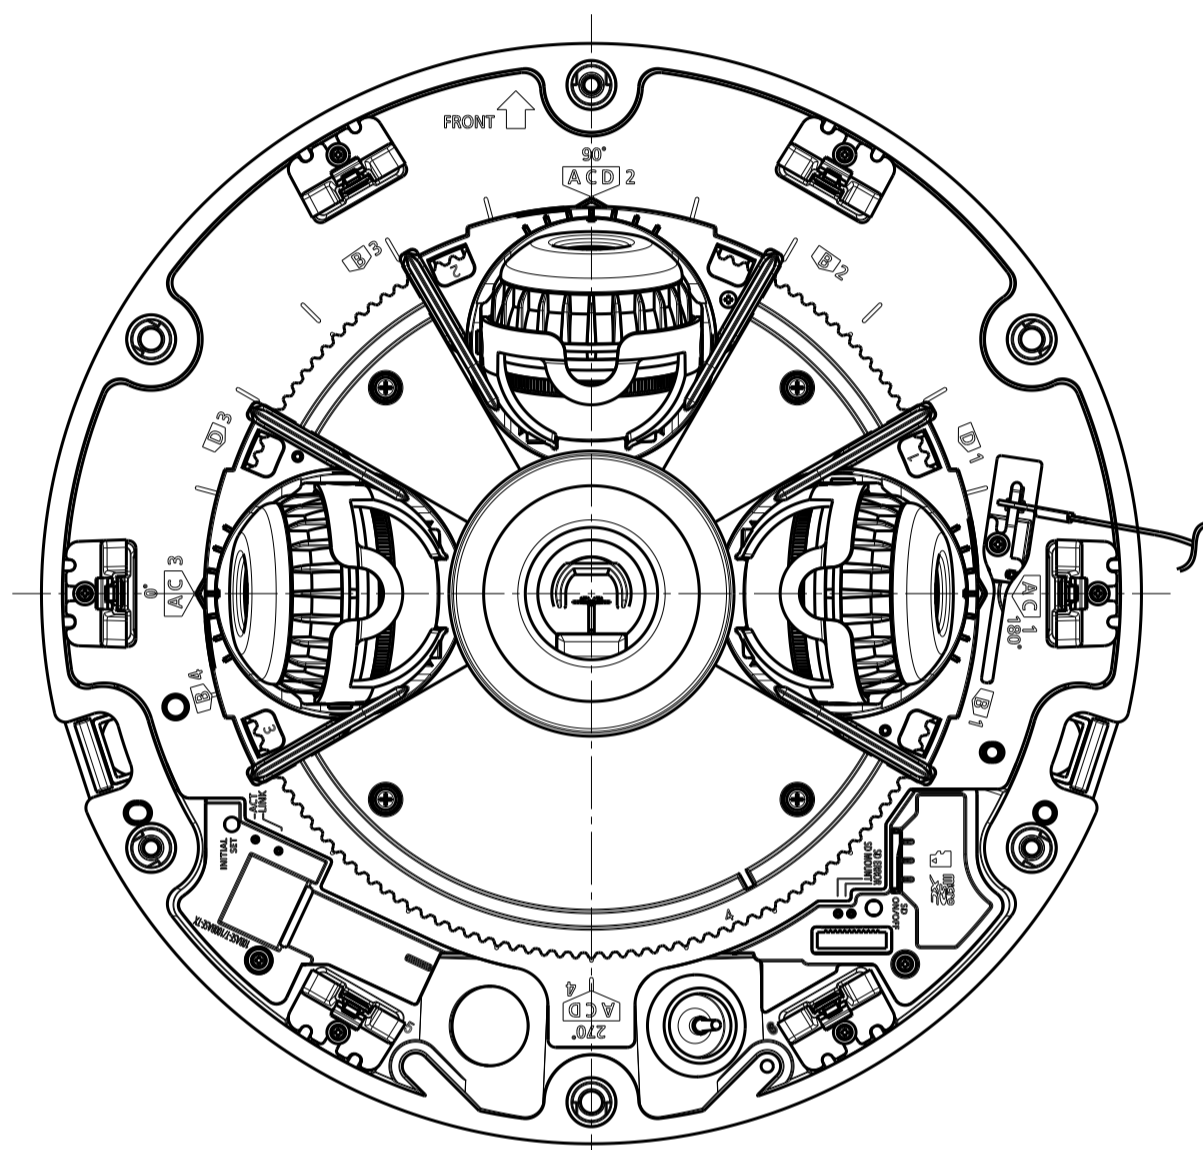

Inside of camera  
fixing screw cover  
(6 pieces)

With Attachment Plate

Model number  
WV-S8573LUX  
WV-S8543LUX

	投影面積/Projected area
側面図/Side-view	0.021 (m <sup>2</sup> )

Mass : Approx. 3.1 kg {6.84 lbs} (When using the attachment plate)

Removing Dome cover

Lens type : 4K

Lens type : 4MP

Cable Length from outline: Approx. 270  
(Optional accessory)

(Ethernet cable)

Template for mounting

Detail A (1:1)

Detail B (1:1)

Common to all types

Position adjust sheet

Model number	Lens type
WV-S8573LUX	4K
WV-S8543LUX	4MP

	投影面積/Projected area
正面図/Front-view	0.052 (m <sup>2</sup> )
側面図/Side-view	0.06 (m <sup>2</sup> )

Attach to WV-QSR503-W & WV-QCL501WUX

	投影面積/Projected area
正面図/Front-view	0.051 (m <sup>2</sup> )
側面図/Side-view	0.062 (m <sup>2</sup> )

Attach to WV-QSR503-W & WV-QWL501WUX

	投影面積/Projected area
正面図/Front-view	0.026 (m <sup>2</sup> )
側面図/Side-view	0.027 (m <sup>2</sup> )