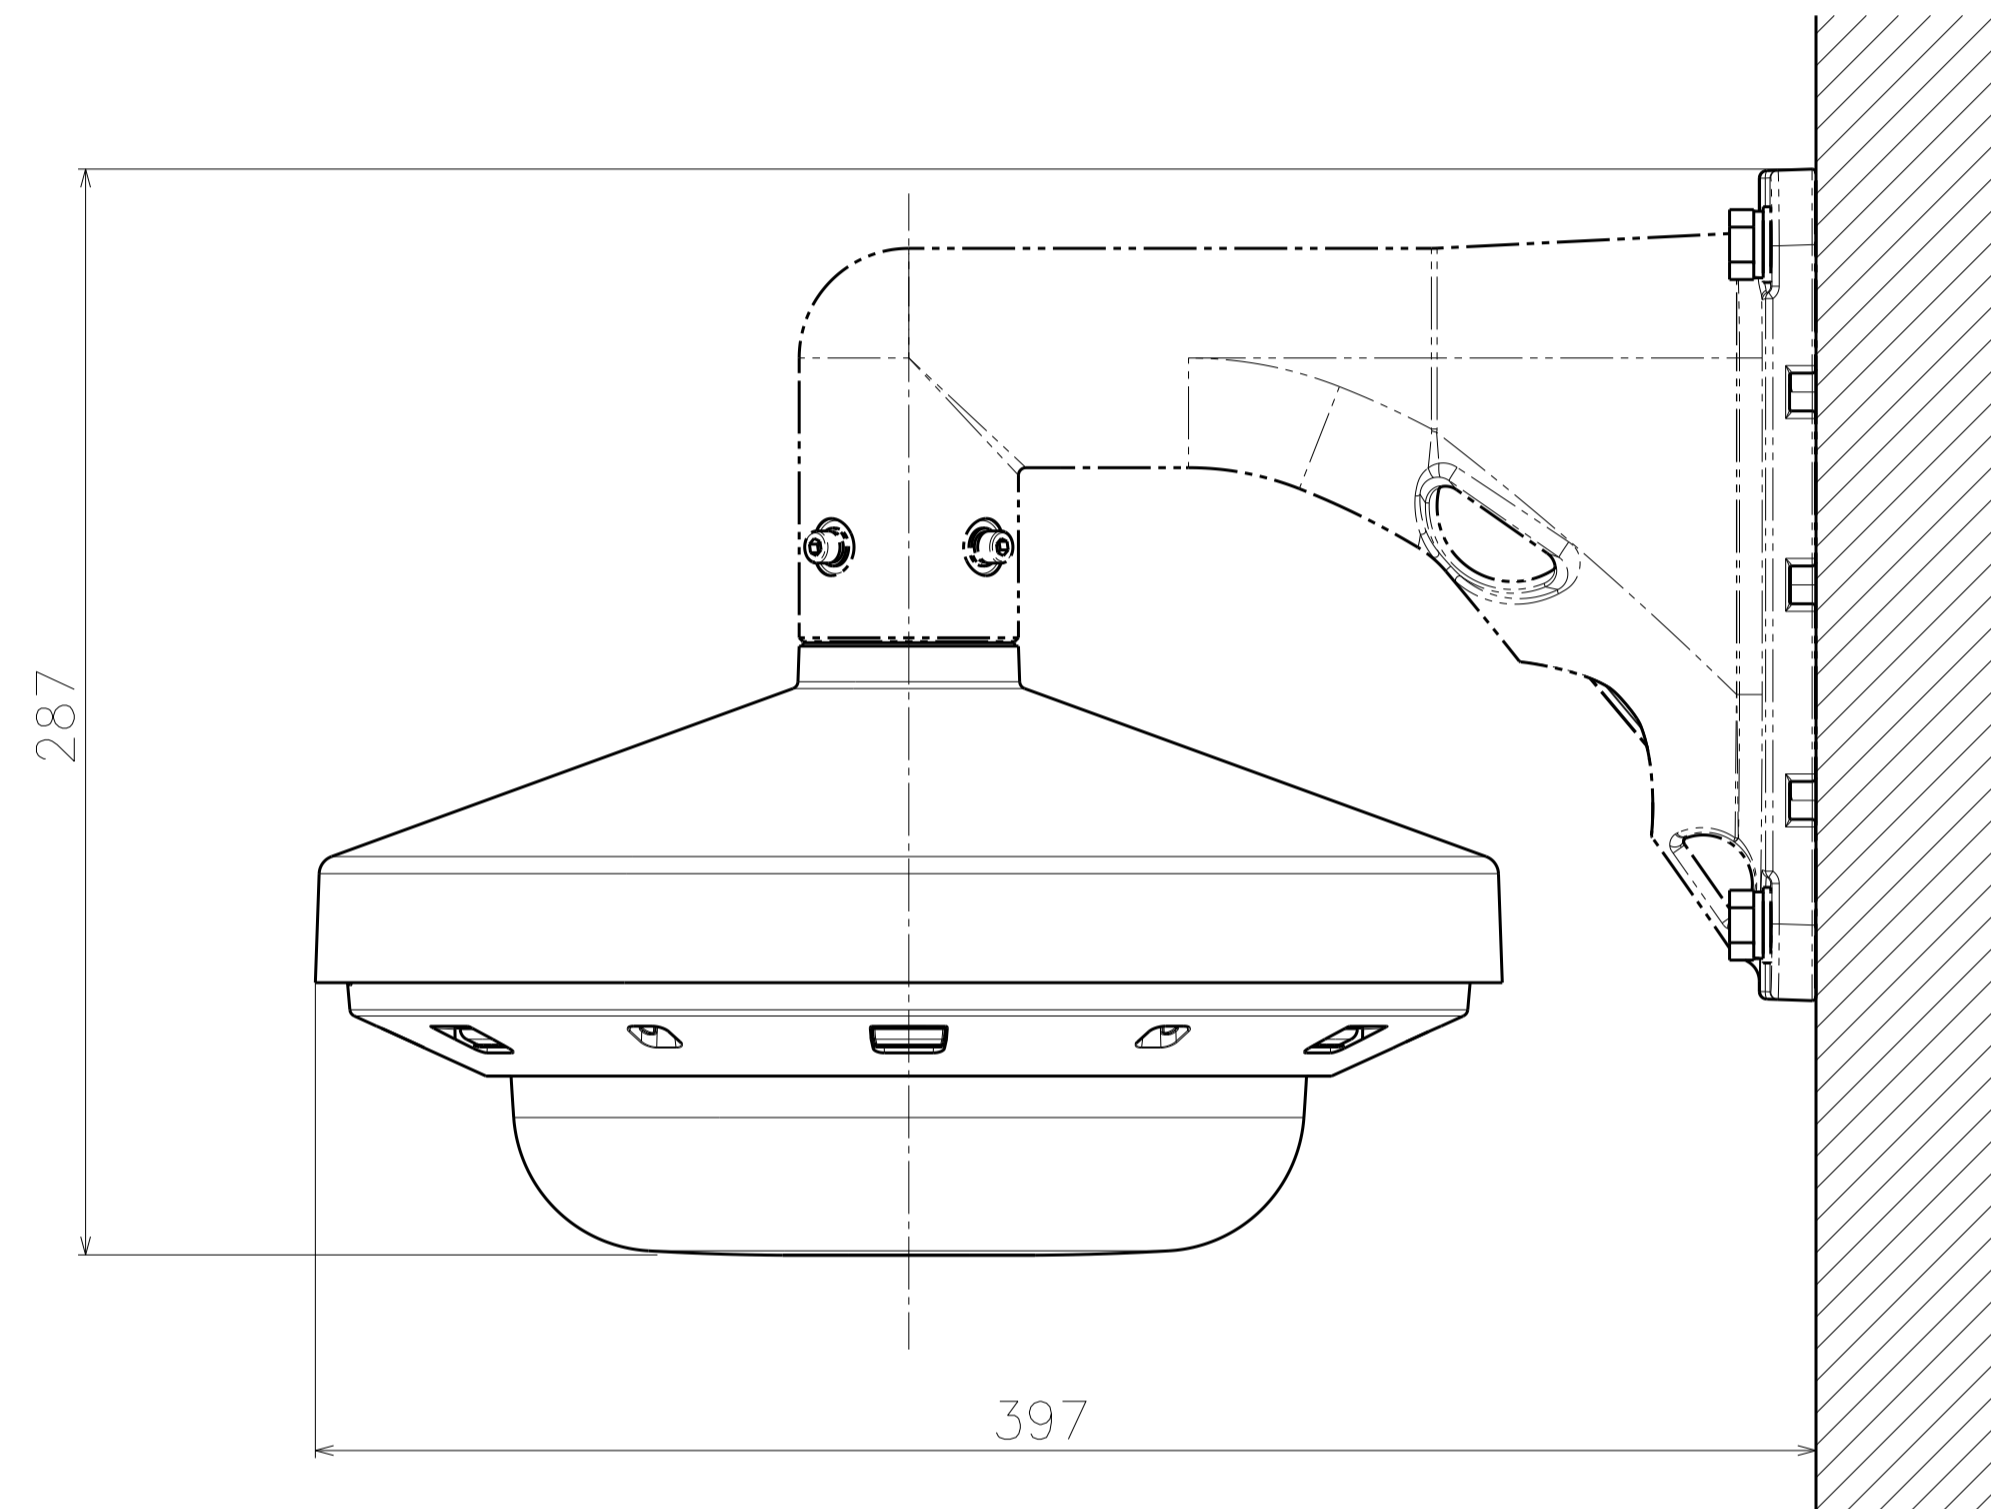

Inside of camera  
fixing screw cover  
(6 pieces)

With Attachment Plate

Model number  
WV-S8573LUX  
WV-S8543LUX

	投影面積/Projected area
側面図/Side-view	0.021 (m <sup>2</sup> )

Mass : Approx. 3.1 kg {6.84 lbs} (When using the attachment plate)

Removing Dome cover

Lens type : 4K

Lens type : 4MP

Cable Length from outline: Approx. 270  
(Optional accessory)

(Ethernet cable)

Template for mounting

Detail A (1:1)

Detail B (1:1)

Common to all types

Position adjust sheet

Model number	Lens type
WV-S8573LUX	4K
WV-S8543LUX	4MP

	投影面積/Projected area
正面図/Front-view	0.052 (m <sup>2</sup> )
側面図/Side-view	0.06 (m <sup>2</sup> )

Attach to WV-QSR503-W & WV-QCL501WUX

	投影面積/Projected area
正面図/Front-view	0.051 (m <sup>2</sup> )
側面図/Side-view	0.062 (m <sup>2</sup> )

Attach to WV-QSR503-W & WV-QWL501WUX

	投影面積/Projected area
正面図/Front-view	0.026 (m <sup>2</sup> )
側面図/Side-view	0.027 (m <sup>2</sup> )