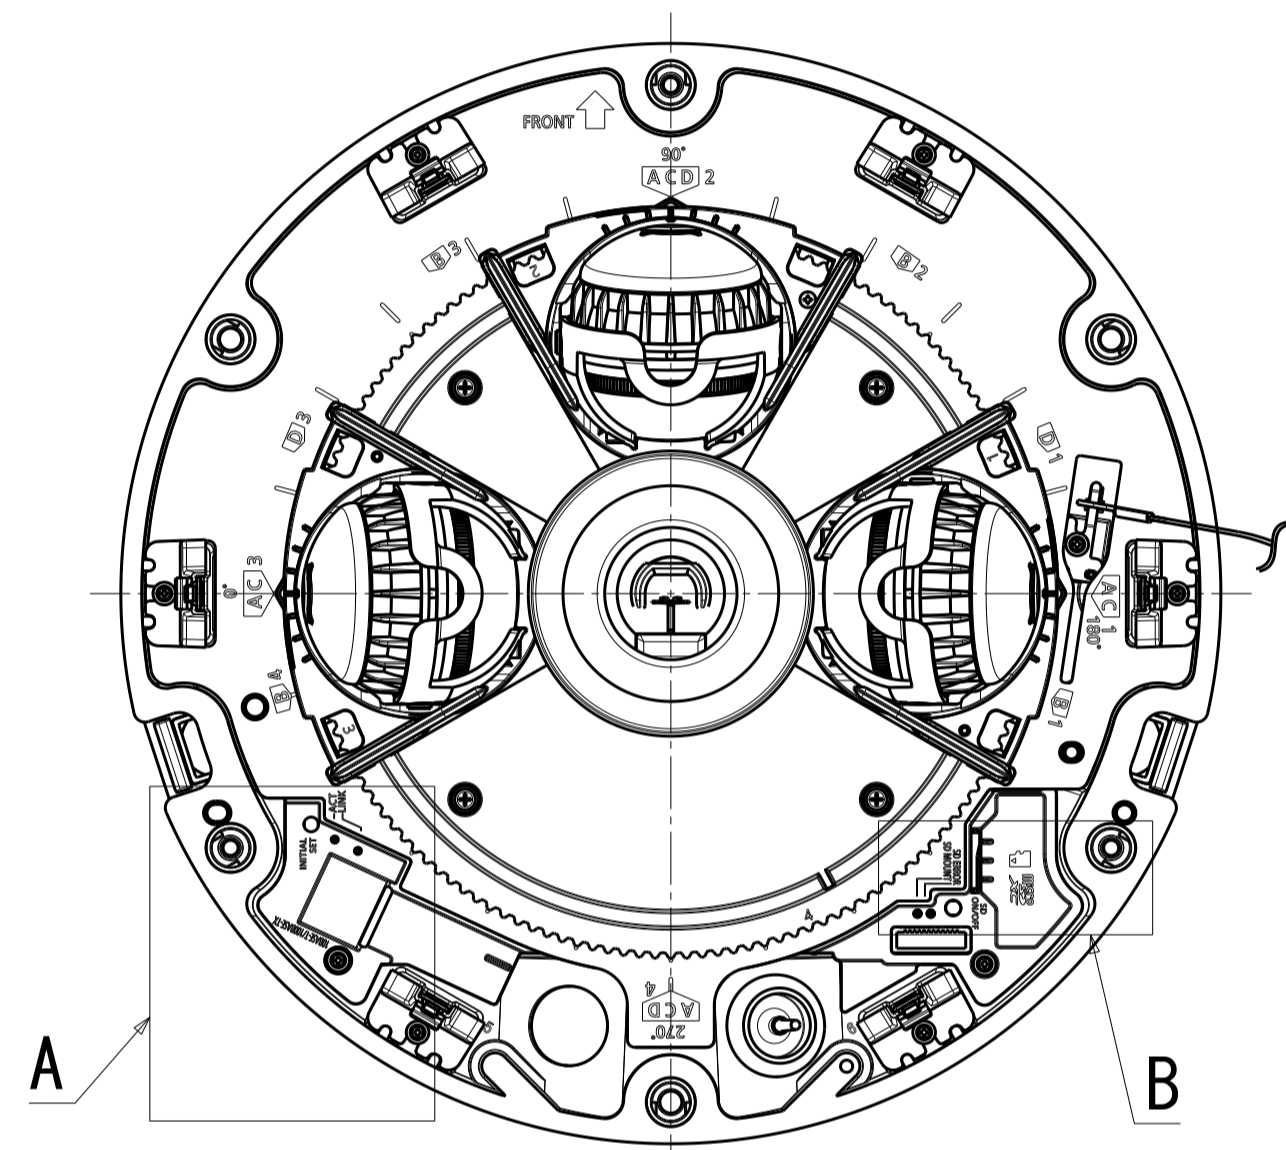

Inside of camera  
fixing screw cover  
(6 pieces)

With Attachment Plate

Model number  
WV-S8573LUX  
WV-S8543LUX

	投影面積/Projected area
側面図/Side-view	0.021 (m <sup>2</sup> )

Mass : Approx. 3.1 kg {6.84 lbs} (When using the attachment plate)

Removing Dome cover

Lens type : 4K

Lens type : 4MP

Cable Length from outline: Approx. 270  
(Optional accessory)

(Ethernet cable)

Template for mounting

Detail A (1:1)

Detail B (1:1)

Common to all types

Position adjust sheet

Model number	Lens type
WV-S8573LUX	4K
WV-S8543LUX	4MP

	投影面積/Projected area
正面図/Front-view	0.052 (m <sup>2</sup> )
側面図/Side-view	0.06 (m <sup>2</sup> )

Attach to WV-QSR503-W & WV-QCL501WUX

	投影面積/Projected area
正面図/Front-view	0.051 (m <sup>2</sup> )
側面図/Side-view	0.062 (m <sup>2</sup> )

Attach to WV-QSR503-W & WV-QWL501WUX

	投影面積/Projected area
正面図/Front-view	0.026 (m <sup>2</sup> )
側面図/Side-view	0.027 (m <sup>2</sup> )