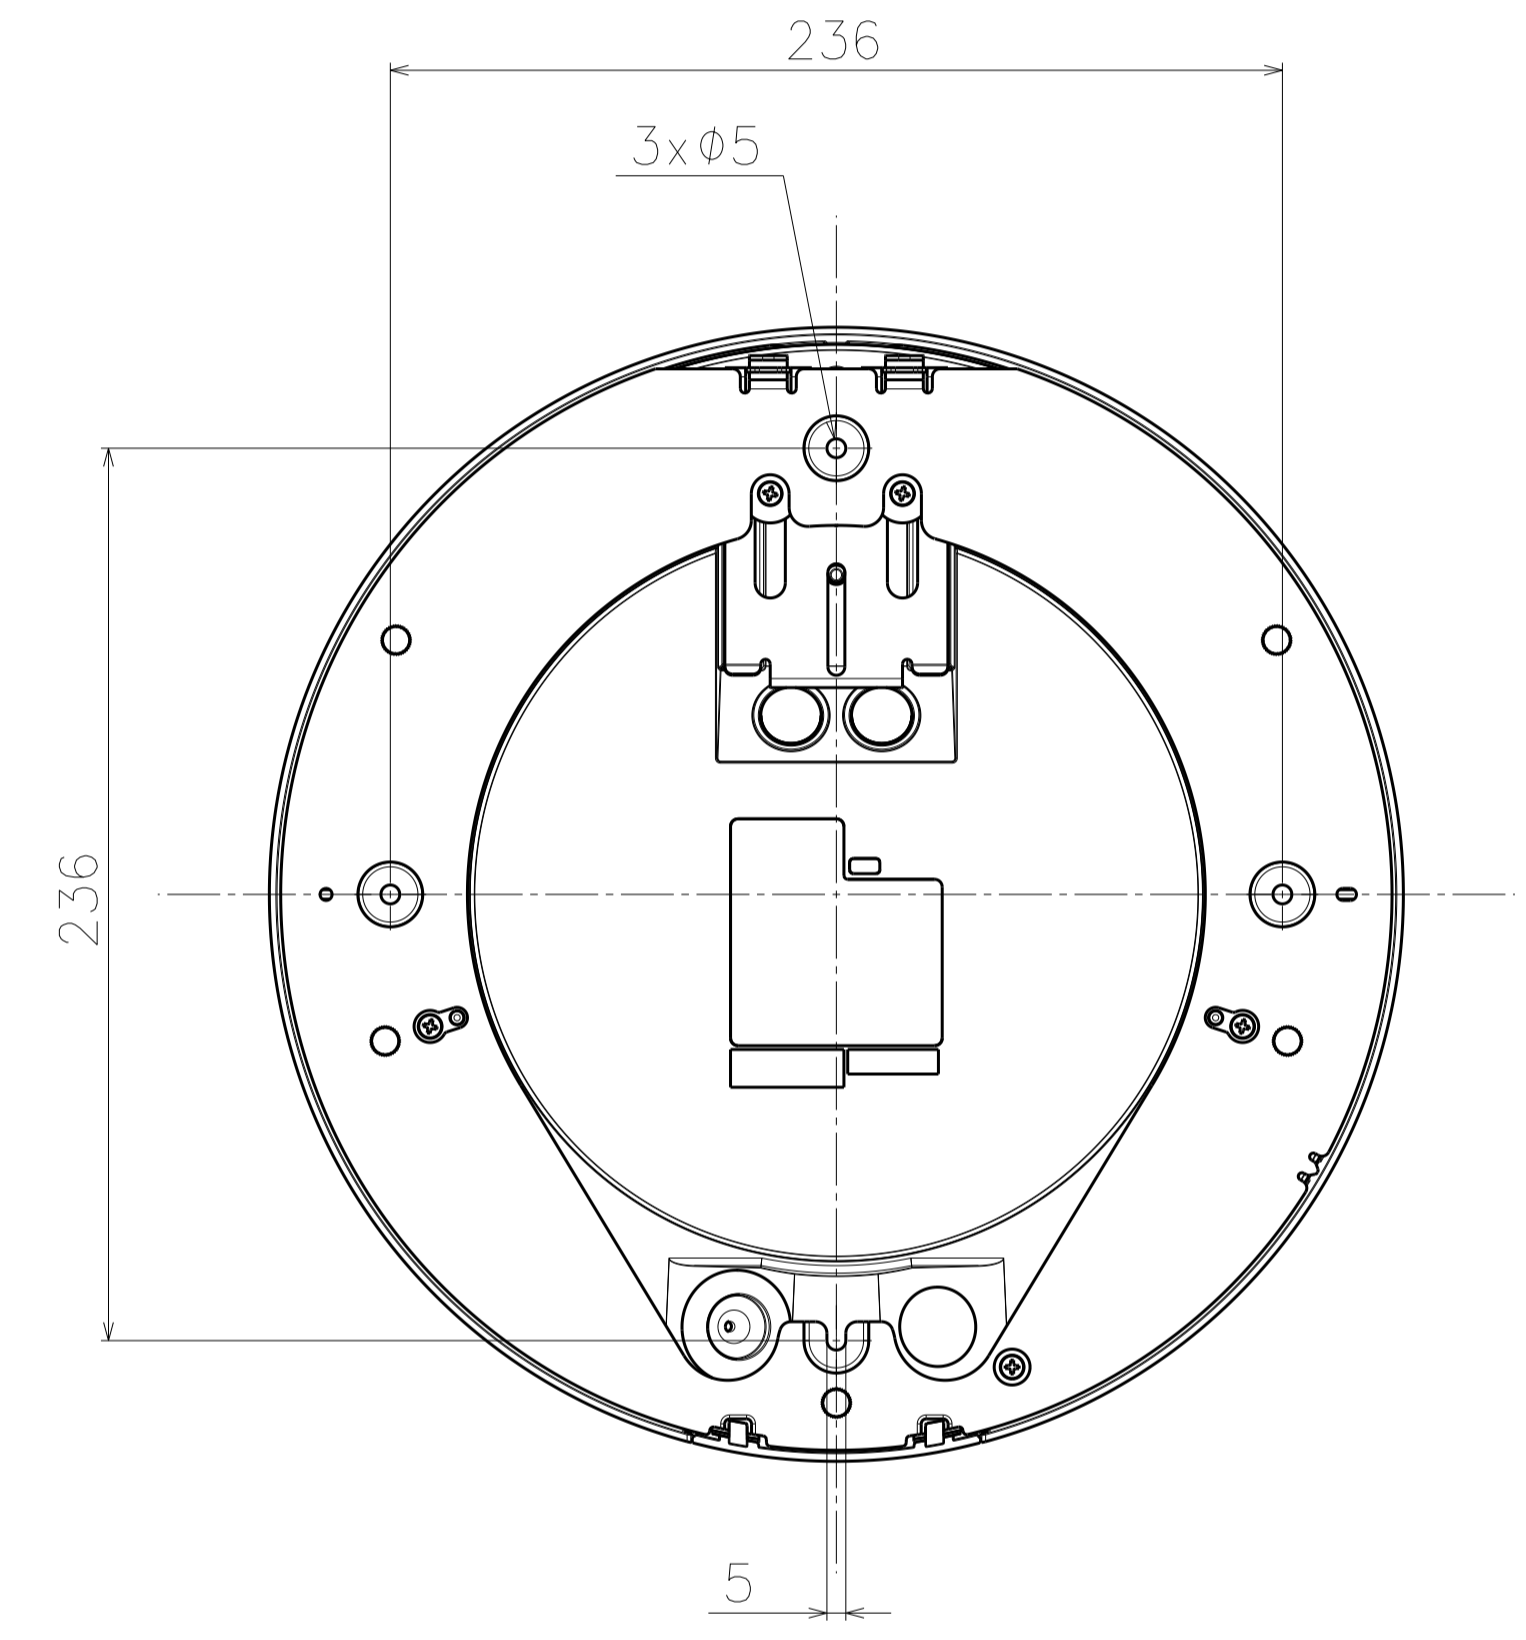

Inside of camera  
fixing screw cover  
(6 pieces)

With Attachment Plate

Model number  
WV-S8573LUX  
WV-S8543LUX

	投影面積/Projected area
側面図/Side-view	0.021 (m <sup>2</sup> )

Mass : Approx. 3.1 kg {6.84 lbs} (When using the attachment plate)

Removing Dome cover

Lens type : 4K

Lens type : 4MP

Cable Length from outline: Approx. 270  
(Optional accessory)

(Ethernet cable)

Template for mounting

Detail A (1:1)

Detail B (1:1)

Common to all types

Position adjust sheet

Model number	Lens type
WV-S8573LUX	4K
WV-S8543LUX	4MP

	投影面積/Projected area
正面図/Front-view	0.052 (m <sup>2</sup> )
側面図/Side-view	0.06 (m <sup>2</sup> )

Attach to WV-QSR503-W & WV-QCL501WUX

	投影面積/Projected area
正面図/Front-view	0.051 (m <sup>2</sup> )
側面図/Side-view	0.062 (m <sup>2</sup> )

Attach to WV-QSR503-W & WV-QWL501WUX

	投影面積/Projected area
正面図/Front-view	0.026 (m <sup>2</sup> )
側面図/Side-view	0.027 (m <sup>2</sup> )