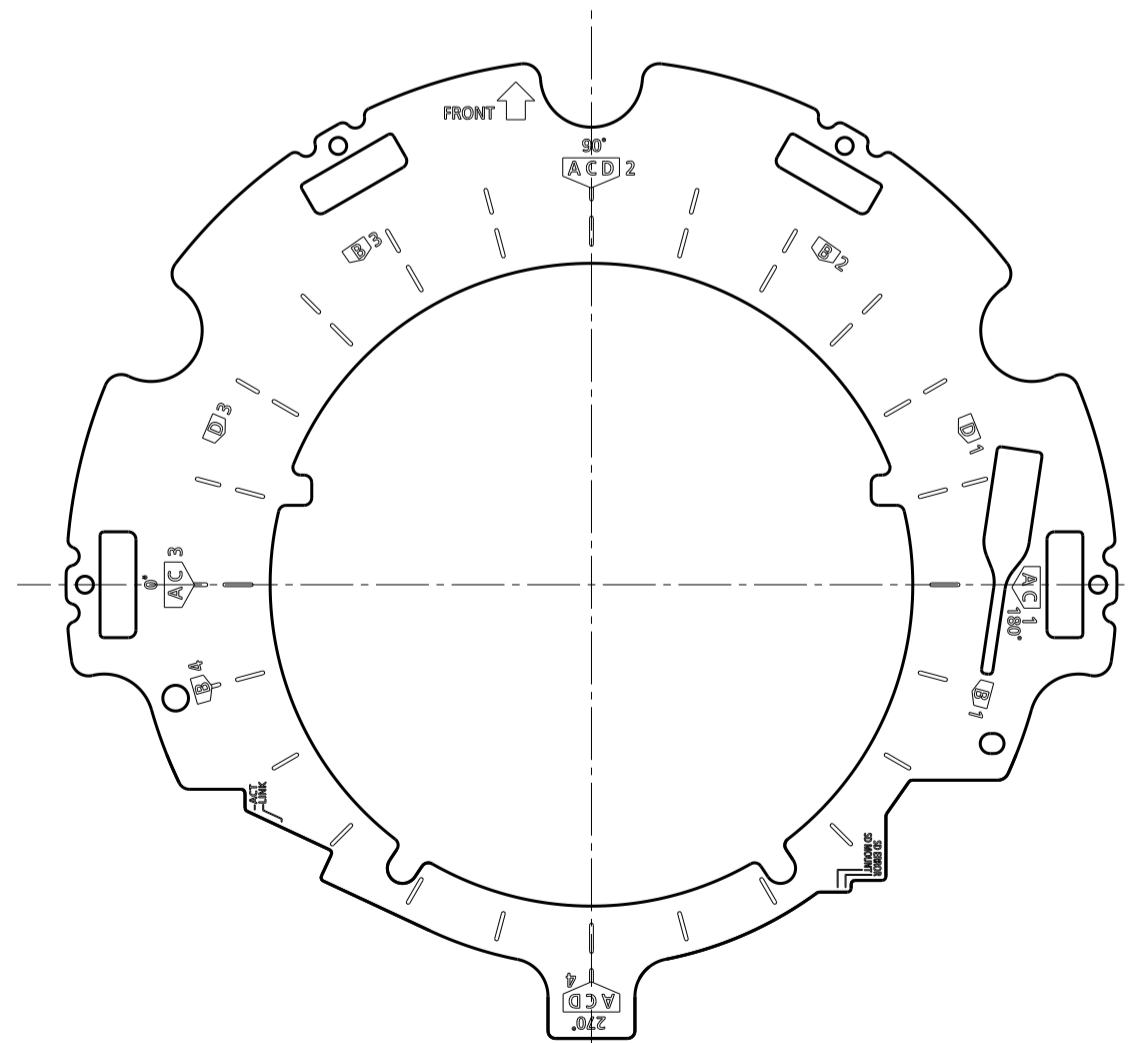

Inside of camera  
fixing screw cover  
(6 pieces)

With Attachment Plate

Model number  
WV-S8573LUX  
WV-S8543LUX

	投影面積/Projected area
側面図/Side-view	0.021 (m <sup>2</sup> )

Mass : Approx. 3.1 kg {6.84 lbs} (When using the attachment plate)

Removing Dome cover

Lens type : 4K

Lens type : 4MP

Cable Length from outline: Approx. 270  
(Optional accessory)

(Ethernet cable)

Template for mounting

Detail A (1:1)

Detail B (1:1)

Common to all types

Position adjust sheet

Model number	Lens type
WV-S8573LUX	4K
WV-S8543LUX	4MP

	投影面積/Projected area
正面図/Front-view	0.052 (m <sup>2</sup> )
側面図/Side-view	0.06 (m <sup>2</sup> )

Attach to WV-QSR503-W & WV-QCL501WUX

	投影面積/Projected area
正面図/Front-view	0.051 (m <sup>2</sup> )
側面図/Side-view	0.062 (m <sup>2</sup> )

Attach to WV-QSR503-W & WV-QWL501WUX

	投影面積/Projected area
正面図/Front-view	0.026 (m <sup>2</sup> )
側面図/Side-view	0.027 (m <sup>2</sup> )