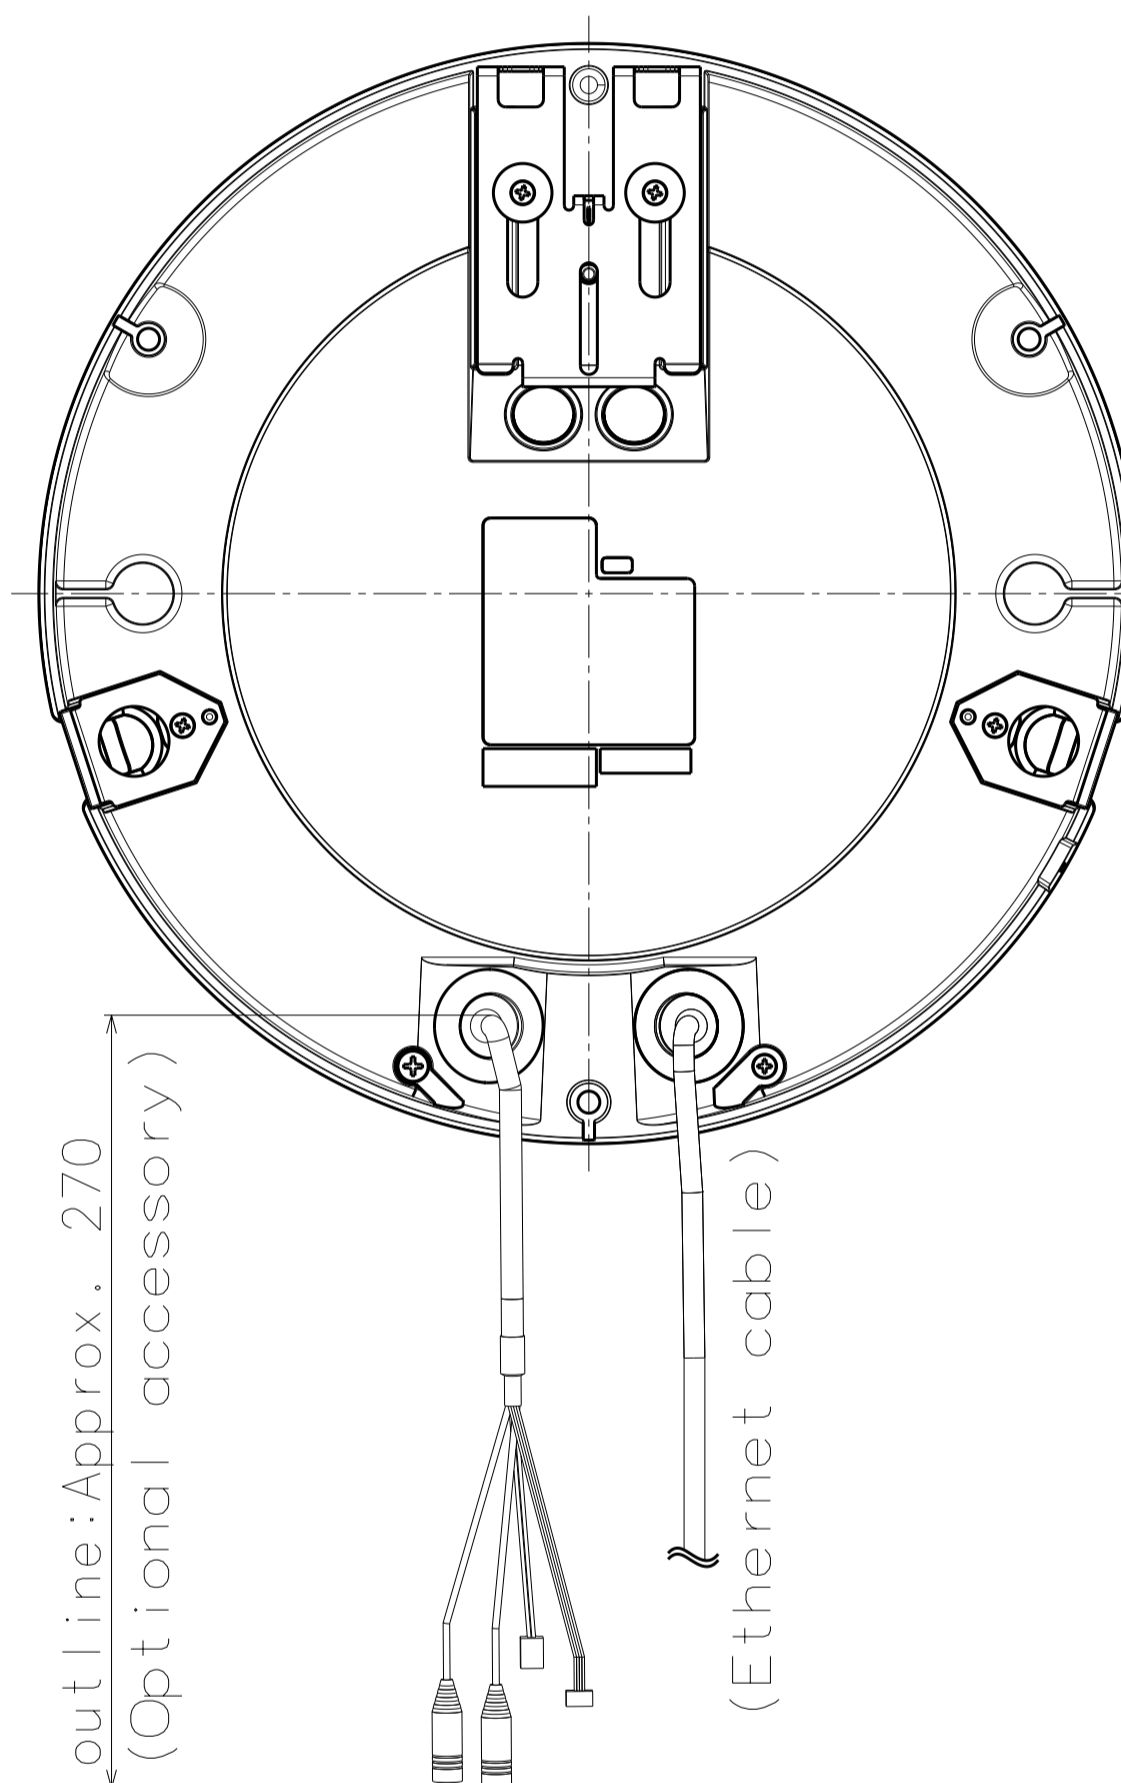

Inside of camera  
fixing screw cover  
(6 pieces)

With Attachment Plate

Model number  
WV-S8573LUX  
WV-S8543LUX

	投影面積/Projected area
側面図/Side-view	0.021 (m <sup>2</sup> )

Mass : Approx. 3.1 kg {6.84 lbs} (When using the attachment plate)

Removing Dome cover

Lens type : 4K

Lens type : 4MP

Cable Length from outline: Approx. 270  
(Optional accessory)

(Ethernet cable)

Template for mounting

Detail A (1:1)

Detail B (1:1)

Common to all types

Position adjust sheet

Model number	Lens type
WV-S8573LUX	4K
WV-S8543LUX	4MP

	投影面積/Projected area
正面図/Front-view	0.052 (m <sup>2</sup> )
側面図/Side-view	0.06 (m <sup>2</sup> )

Attach to WV-QSR503-W & WV-QCL501WUX

	投影面積/Projected area
正面図/Front-view	0.051 (m <sup>2</sup> )
側面図/Side-view	0.062 (m <sup>2</sup> )

Attach to WV-QSR503-W & WV-QWL501WUX

	投影面積/Projected area
正面図/Front-view	0.026 (m <sup>2</sup> )
側面図/Side-view	0.027 (m <sup>2</sup> )