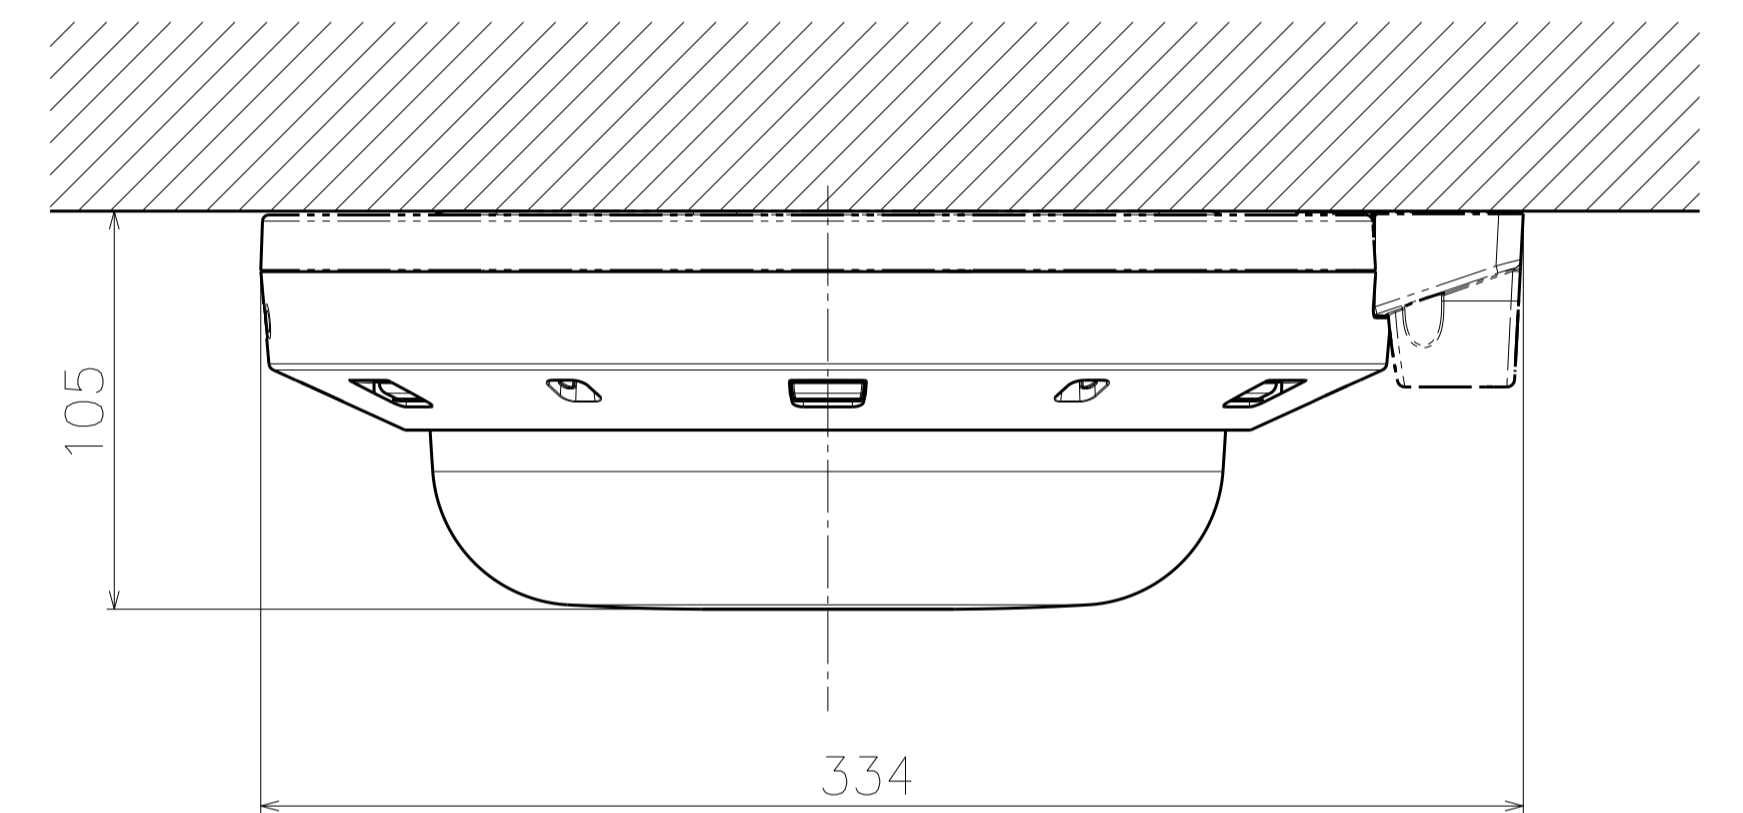

Inside of camera  
fixing screw cover  
(6 pieces)

With Attachment Plate

Model number  
WV-S8573LUX  
WV-S8543LUX

	投影面積/Projected area
側面図/Side-view	0.021 (m <sup>2</sup> )

Mass : Approx. 3.1 kg {6.84 lbs} (When using the attachment plate)

Removing Dome cover

Lens type : 4K

Lens type : 4MP

Cable Length from outline: Approx. 270  
(Optional accessory)

(Ethernet cable)

Template for mounting

Detail A (1:1)

Detail B (1:1)

Common to all types

Position adjust sheet

Model number	Lens type
WV-S8573LUX	4K
WV-S8543LUX	4MP

	投影面積/Projected area
正面図/Front-view	0.052 (m <sup>2</sup> )
側面図/Side-view	0.06 (m <sup>2</sup> )

Attach to WV-QSR503-W & WV-QCL501WUX

	投影面積/Projected area
正面図/Front-view	0.051 (m <sup>2</sup> )
側面図/Side-view	0.062 (m <sup>2</sup> )

Attach to WV-QSR503-W & WV-QWL501WUX

	投影面積/Projected area
正面図/Front-view	0.026 (m <sup>2</sup> )
側面図/Side-view	0.027 (m <sup>2</sup> )