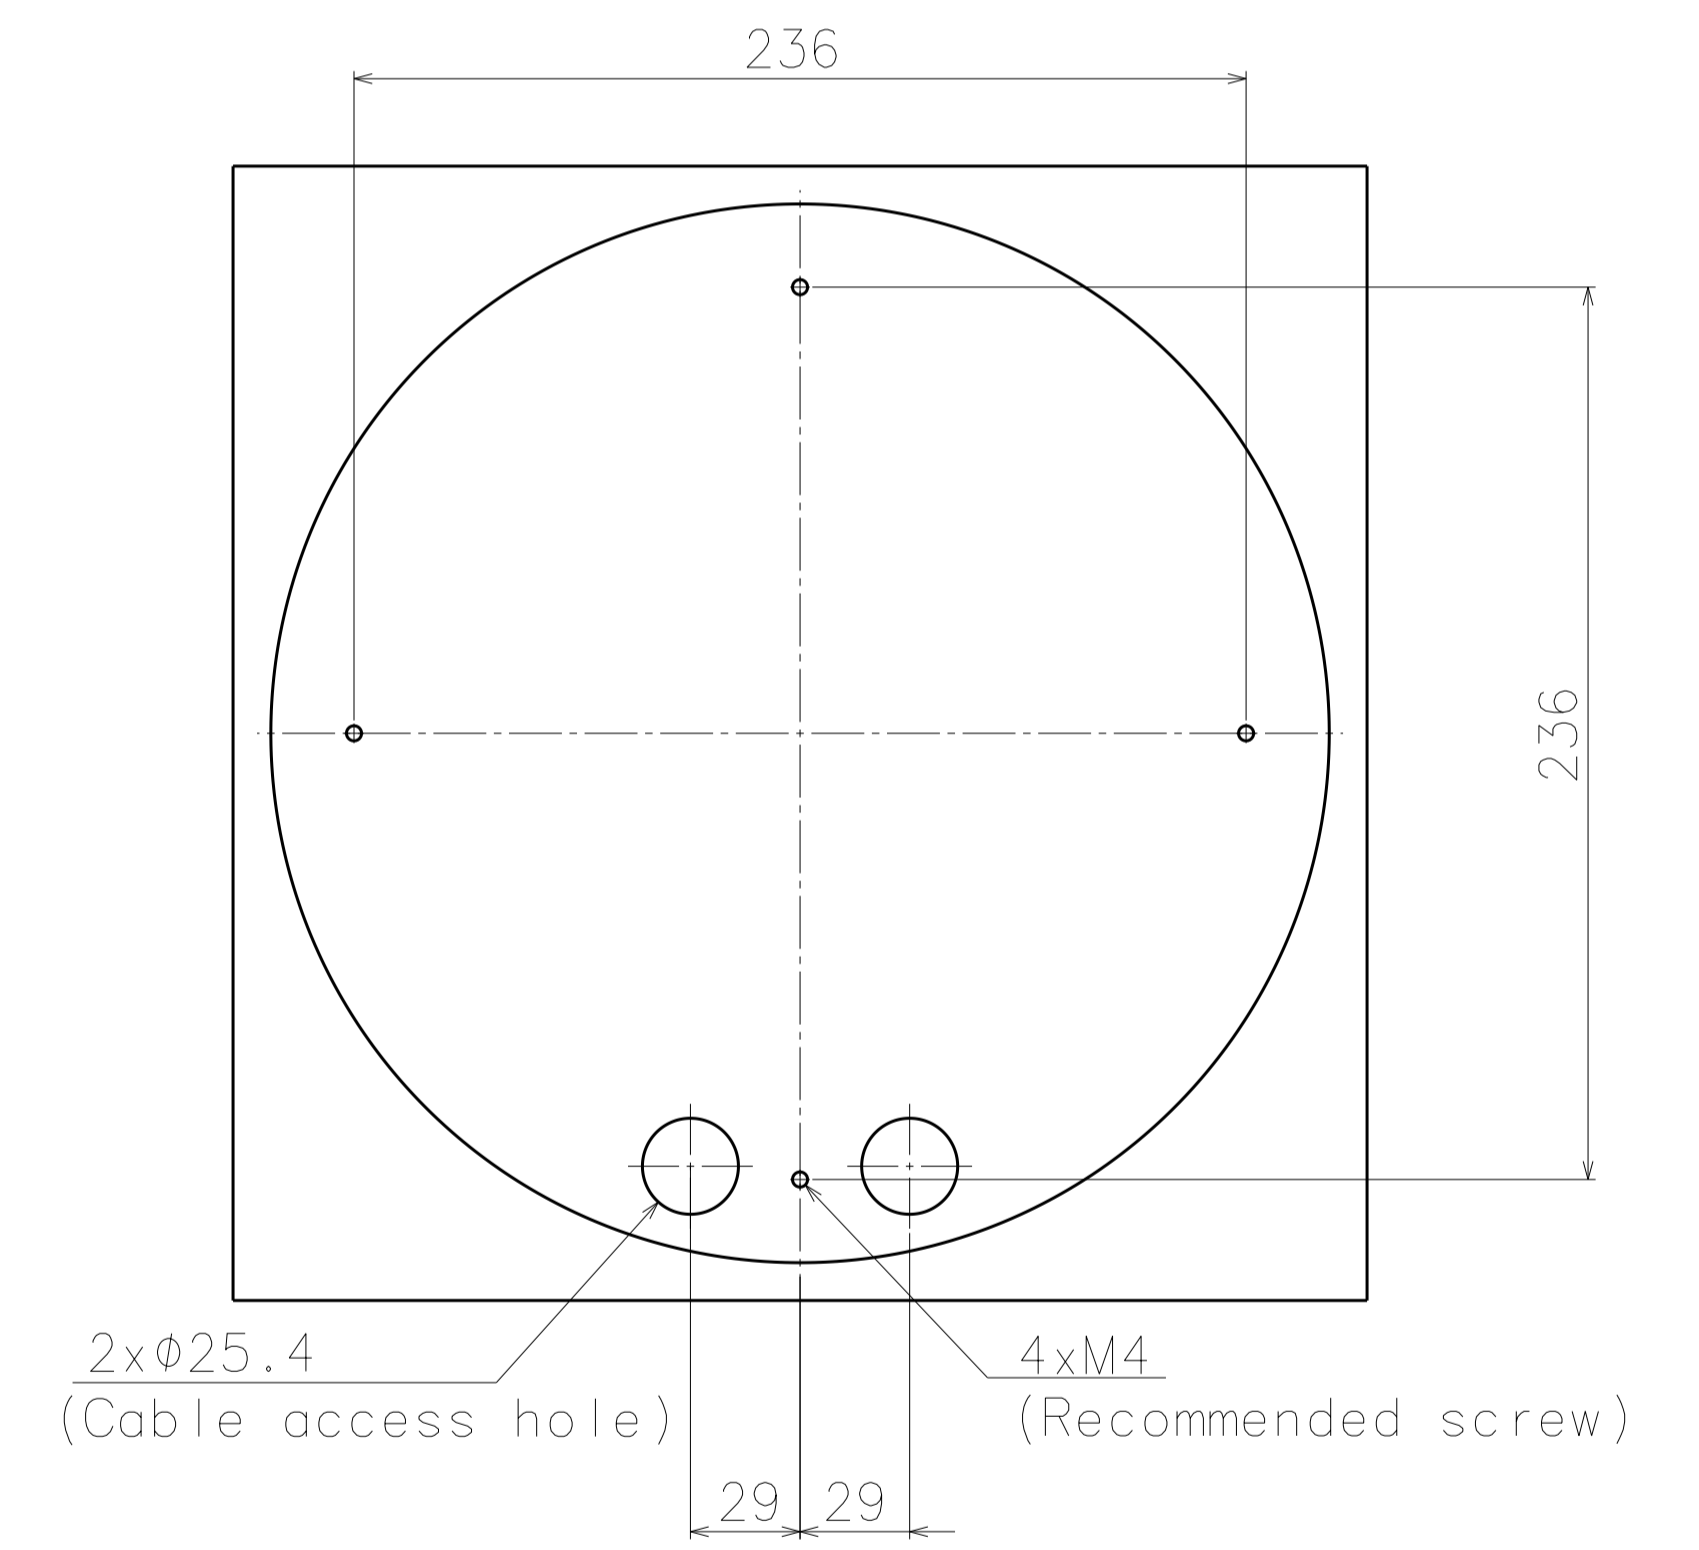

Inside of camera  
fixing screw cover  
(6 pieces)

With Attachment Plate

Model number  
WV-S8573LUX  
WV-S8543LUX

	投影面積/Projected area
側面図/Side-view	0.021 (m <sup>2</sup> )

Mass : Approx. 3.1 kg {6.84 lbs} (When using the attachment plate)

Removing Dome cover

Lens type : 4K

Lens type : 4MP

Cable Length from outline: Approx. 270  
(Optional accessory)

(Ethernet cable)

Template for mounting

Detail A (1:1)

Detail B (1:1)

Common to all types

Position adjust sheet

Model number	Lens type
WV-S8573LUX	4K
WV-S8543LUX	4MP

	投影面積/Projected area
正面図/Front-view	0.052 (m <sup>2</sup> )
側面図/Side-view	0.06 (m <sup>2</sup> )

Attach to WV-QSR503-W & WV-QCL501WUX

	投影面積/Projected area
正面図/Front-view	0.051 (m <sup>2</sup> )
側面図/Side-view	0.062 (m <sup>2</sup> )

Attach to WV-QSR503-W & WV-QWL501WUX

	投影面積/Projected area
正面図/Front-view	0.026 (m <sup>2</sup> )
側面図/Side-view	0.027 (m <sup>2</sup> )