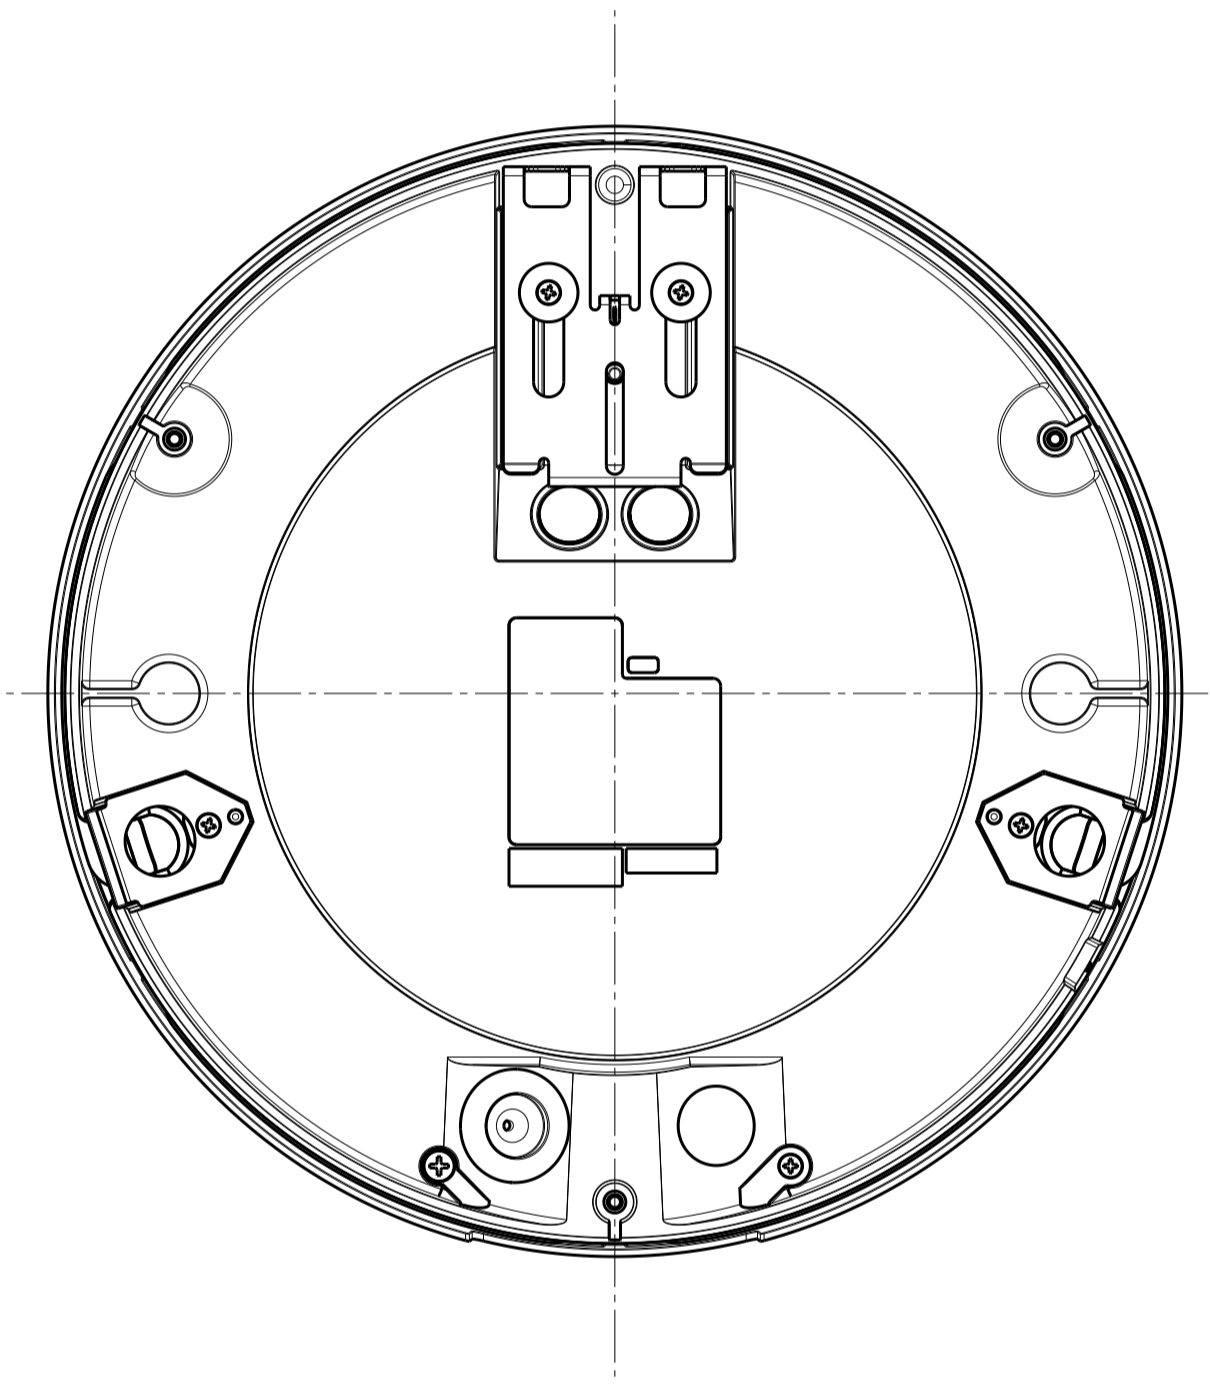

Inside of camera  
fixing screw cover  
(6 pieces)

With Attachment Plate

Model number  
WV-S8573LUX  
WV-S8543LUX

	投影面積/Projected area
側面図/Side-view	0.021 (m <sup>2</sup> )

Mass : Approx. 3.1 kg {6.84 lbs} (When using the attachment plate)

Removing Dome cover

Lens type : 4K

Lens type : 4MP

Cable Length from outline: Approx. 270  
(Optional accessory)

(Ethernet cable)

Template for mounting

Detail A (1:1)

Detail B (1:1)

Common to all types

Position adjust sheet

Model number	Lens type
WV-S8573LUX	4K
WV-S8543LUX	4MP

	投影面積/Projected area
正面図/Front-view	0.052 (m <sup>2</sup> )
側面図/Side-view	0.06 (m <sup>2</sup> )

Attach to WV-QSR503-W & WV-QCL501WUX

	投影面積/Projected area
正面図/Front-view	0.051 (m <sup>2</sup> )
側面図/Side-view	0.062 (m <sup>2</sup> )

Attach to WV-QSR503-W & WV-QWL501WUX

	投影面積/Projected area
正面図/Front-view	0.026 (m <sup>2</sup> )
側面図/Side-view	0.027 (m <sup>2</sup> )