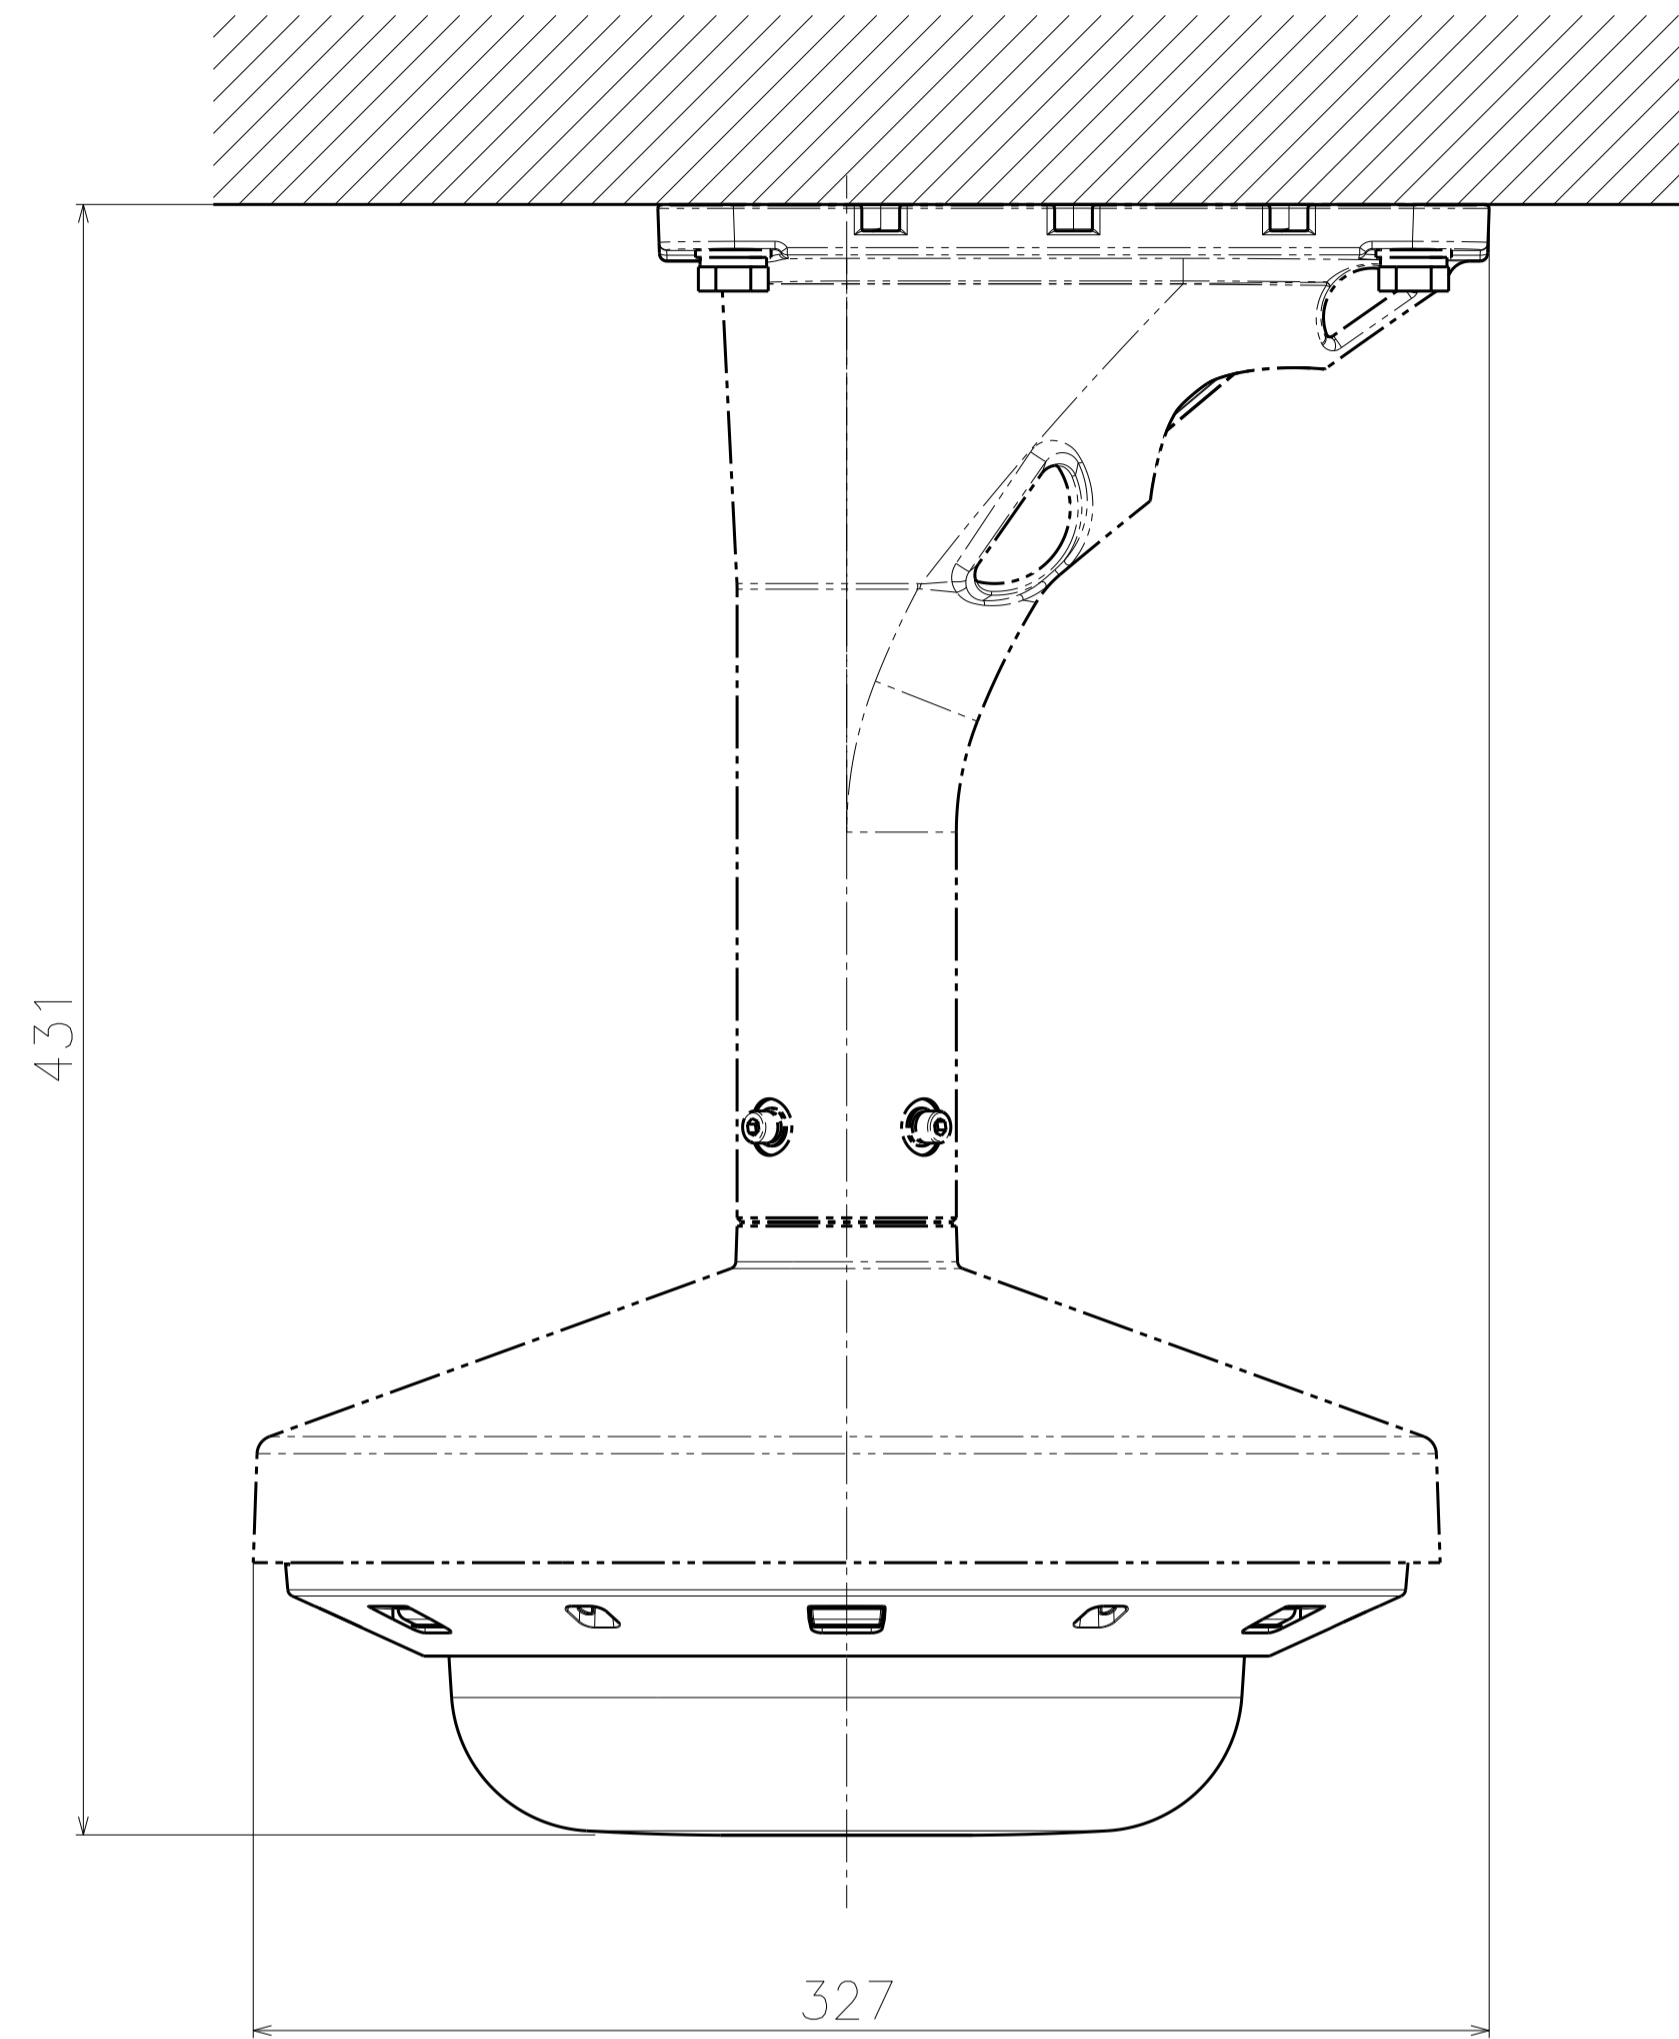

Inside of camera  
fixing screw cover  
(6 pieces)

With Attachment Plate

Model number  
WV-S8573LUX  
WV-S8543LUX

	投影面積/Projected area
側面図/Side-view	0.021 (m <sup>2</sup> )

Mass : Approx. 3.1 kg {6.84 lbs} (When using the attachment plate)

Removing Dome cover

Lens type : 4K

Lens type : 4MP

Cable Length from outline: Approx. 270  
(Optional accessory)

(Ethernet cable)

Template for mounting

Detail A (1:1)

Detail B (1:1)

Common to all types

Position adjust sheet

Model number	Lens type
WV-S8573LUX	4K
WV-S8543LUX	4MP

	投影面積/Projected area
正面図/Front-view	0.052 (m <sup>2</sup> )
側面図/Side-view	0.06 (m <sup>2</sup> )

Attach to WV-QSR503-W & WV-QCL501WUX

	投影面積/Projected area
正面図/Front-view	0.051 (m <sup>2</sup> )
側面図/Side-view	0.062 (m <sup>2</sup> )

Attach to WV-QSR503-W & WV-QWL501WUX

	投影面積/Projected area
正面図/Front-view	0.026 (m <sup>2</sup> )
側面図/Side-view	0.027 (m <sup>2</sup> )