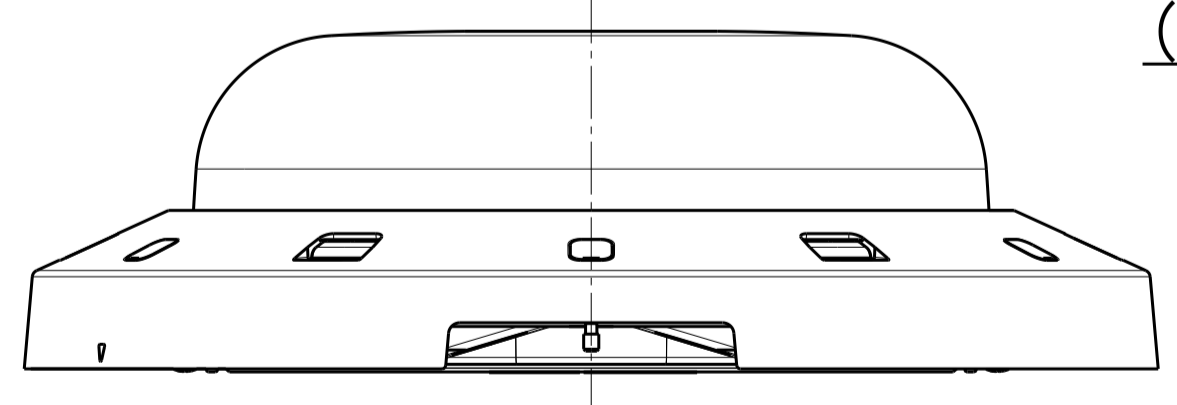

Inside of camera  
fixing screw cover  
(6 pieces)

With Attachment Plate

Model number  
WV-S8573LUX  
WV-S8543LUX

	投影面積/Projected area
側面図/Side-view	0.021 (m <sup>2</sup> )

Mass : Approx. 3.1 kg {6.84 lbs} (When using the attachment plate)

Removing Dome cover

Lens type : 4K

Lens type : 4MP

Cable Length from outline: Approx. 270  
(Optional accessory)

(Ethernet cable)

Template for mounting

Detail A (1:1)

Detail B (1:1)

Common to all types

Position adjust sheet

Model number	Lens type
WV-S8573LUX	4K
WV-S8543LUX	4MP

	投影面積/Projected area
正面図/Front-view	0.052 (m <sup>2</sup> )
側面図/Side-view	0.06 (m <sup>2</sup> )

Attach to WV-QSR503-W & WV-QCL501WUX