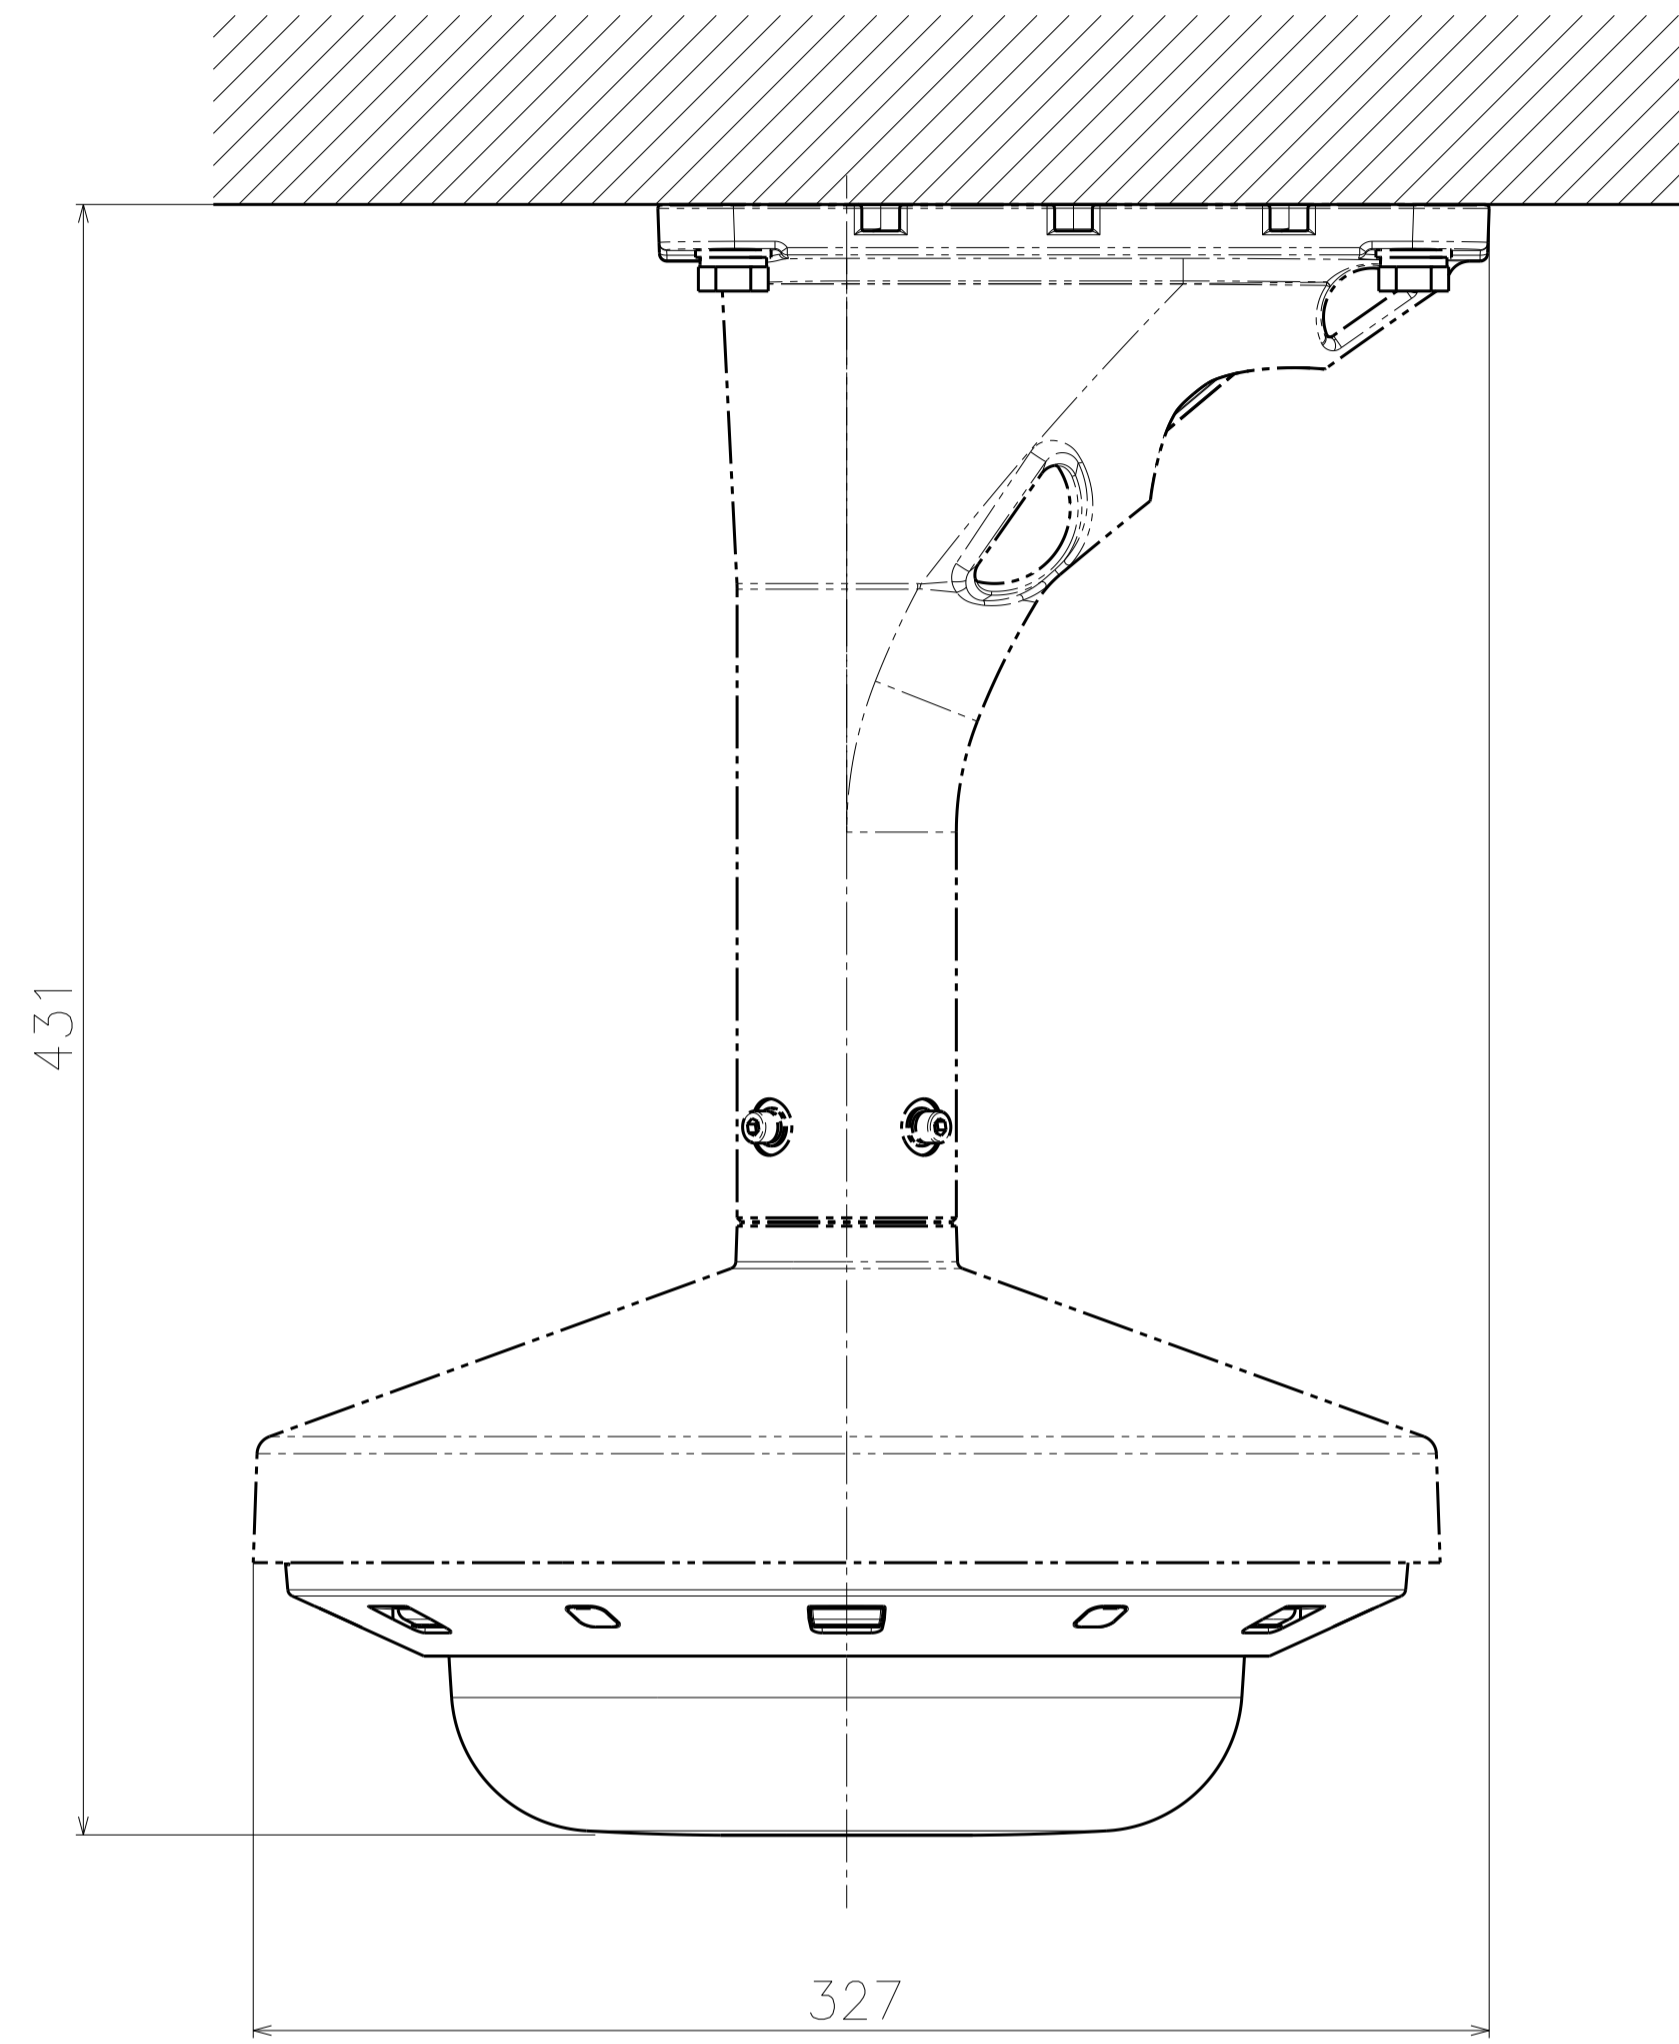

Inside of camera
fixing screw cover
(6 pieces)

With Attachment Plate

Model number
WV-S8574LUX
WV-S8544LUX

	投影面積/Projected area
側面図/Side-view	0.021 (m ²)

Mass : Approx. 3.3 kg {7.28 lbs} (When using the attachment plate)

Removing Dome cover

Lens type : 4K

Lens type : 4MP

Cable Length from outline: Approx. 270
(Optional accessory)

(Ethernet cable)

Detail A (1:1)

Detail B (1:1)

Common to all types

Position adjust sheet

Template for mounting

Model number	Lens type
WV-S8574LUX	4K
WV-S8544LUX	4MP

	投影面積/Projected area
正面図/Front-view	0.052 (m ²)
側面図/Side-view	0.06 (m ²)

Attach to WV-QSR503-W & WV-QCL501WUX

	投影面積/Projected area
正面図/Front-view	0.051 (m ²)
側面図/Side-view	0.062 (m ²)

Attach to WV-QSR503-W & WV-QWL501WUX

	投影面積/Projected area
正面図/Front-view	0.026 (m ²)
側面図/Side-view	0.027 (m ²)

Attach to WV-QJB503-W