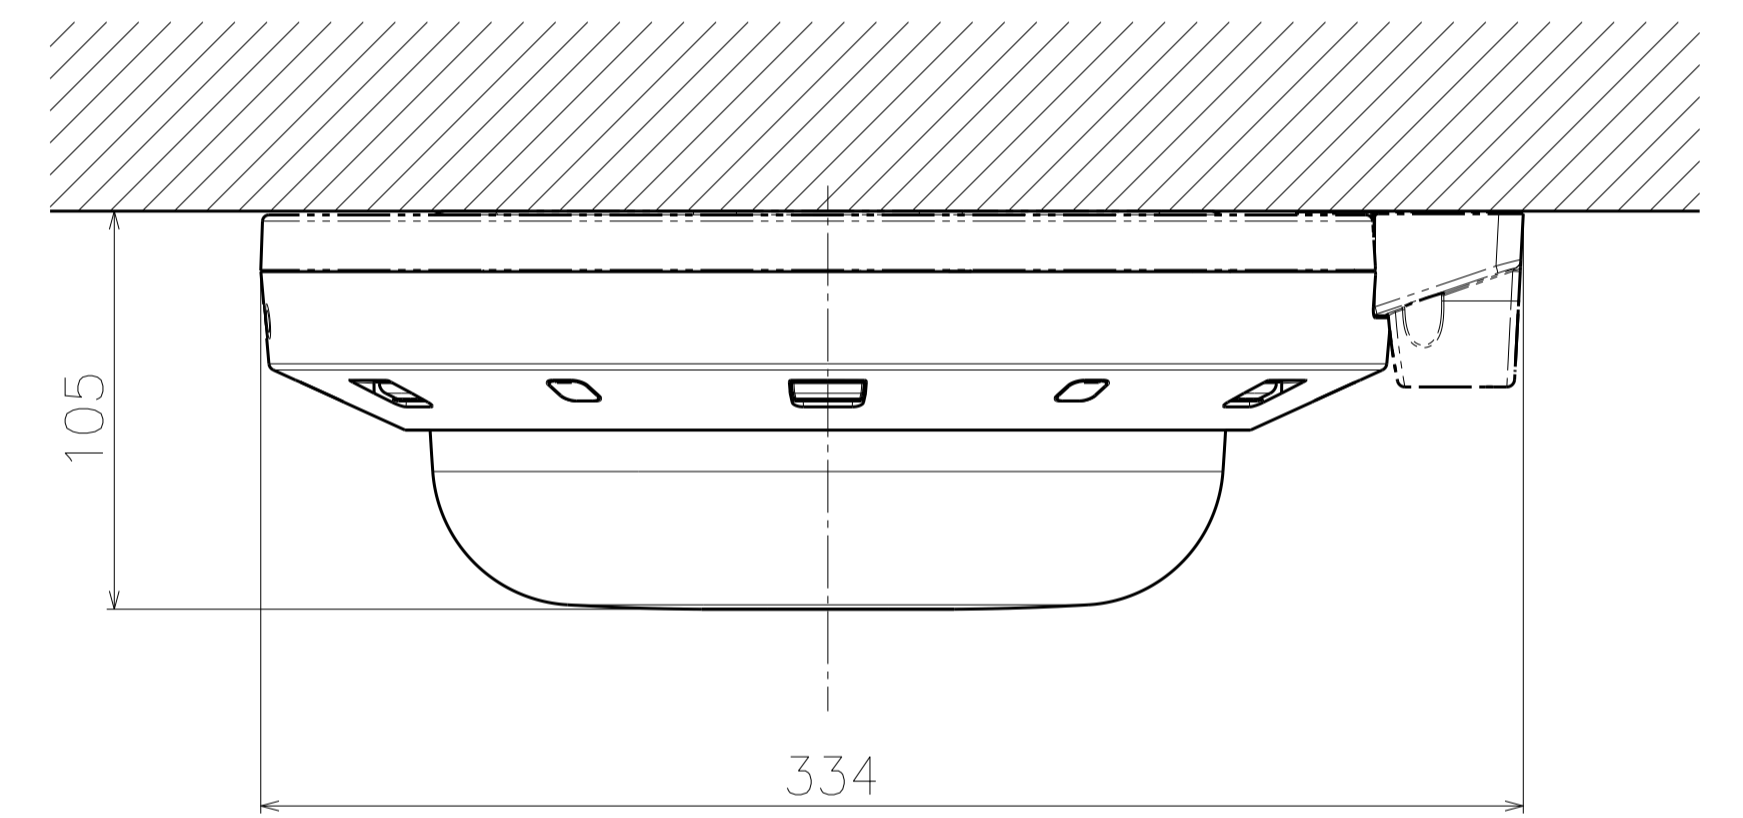

Inside of camera
fixing screw cover
(6 pieces)

With Attachment Plate

Model number
WV-S8574LUX
WV-S8544LUX

	投影面積/Projected area
側面図/Side-view	0.021 (m ²)

Mass : Approx. 3.3 kg {7.28 lbs} (When using the attachment plate)

Position adjust sheet

Template for mounting

Model number	Lens type
WV-S8574LUX	4K
WV-S8544LUX	4MP

	投影面積/Projected area
正面図/Front-view	0.052 (m ²)
側面図/Side-view	0.06 (m ²)

Attach to WV-QSR503-W & WV-QCL501WUX

	投影面積/Projected area
正面図/Front-view	0.051 (m ²)
側面図/Side-view	0.062 (m ²)

Attach to WV-QSR503-W & WV-QWL501WUX

	投影面積/Projected area
正面図/Front-view	0.026 (m ²)
側面図/Side-view	0.027 (m ²)

Attach to WV-QJB503-W