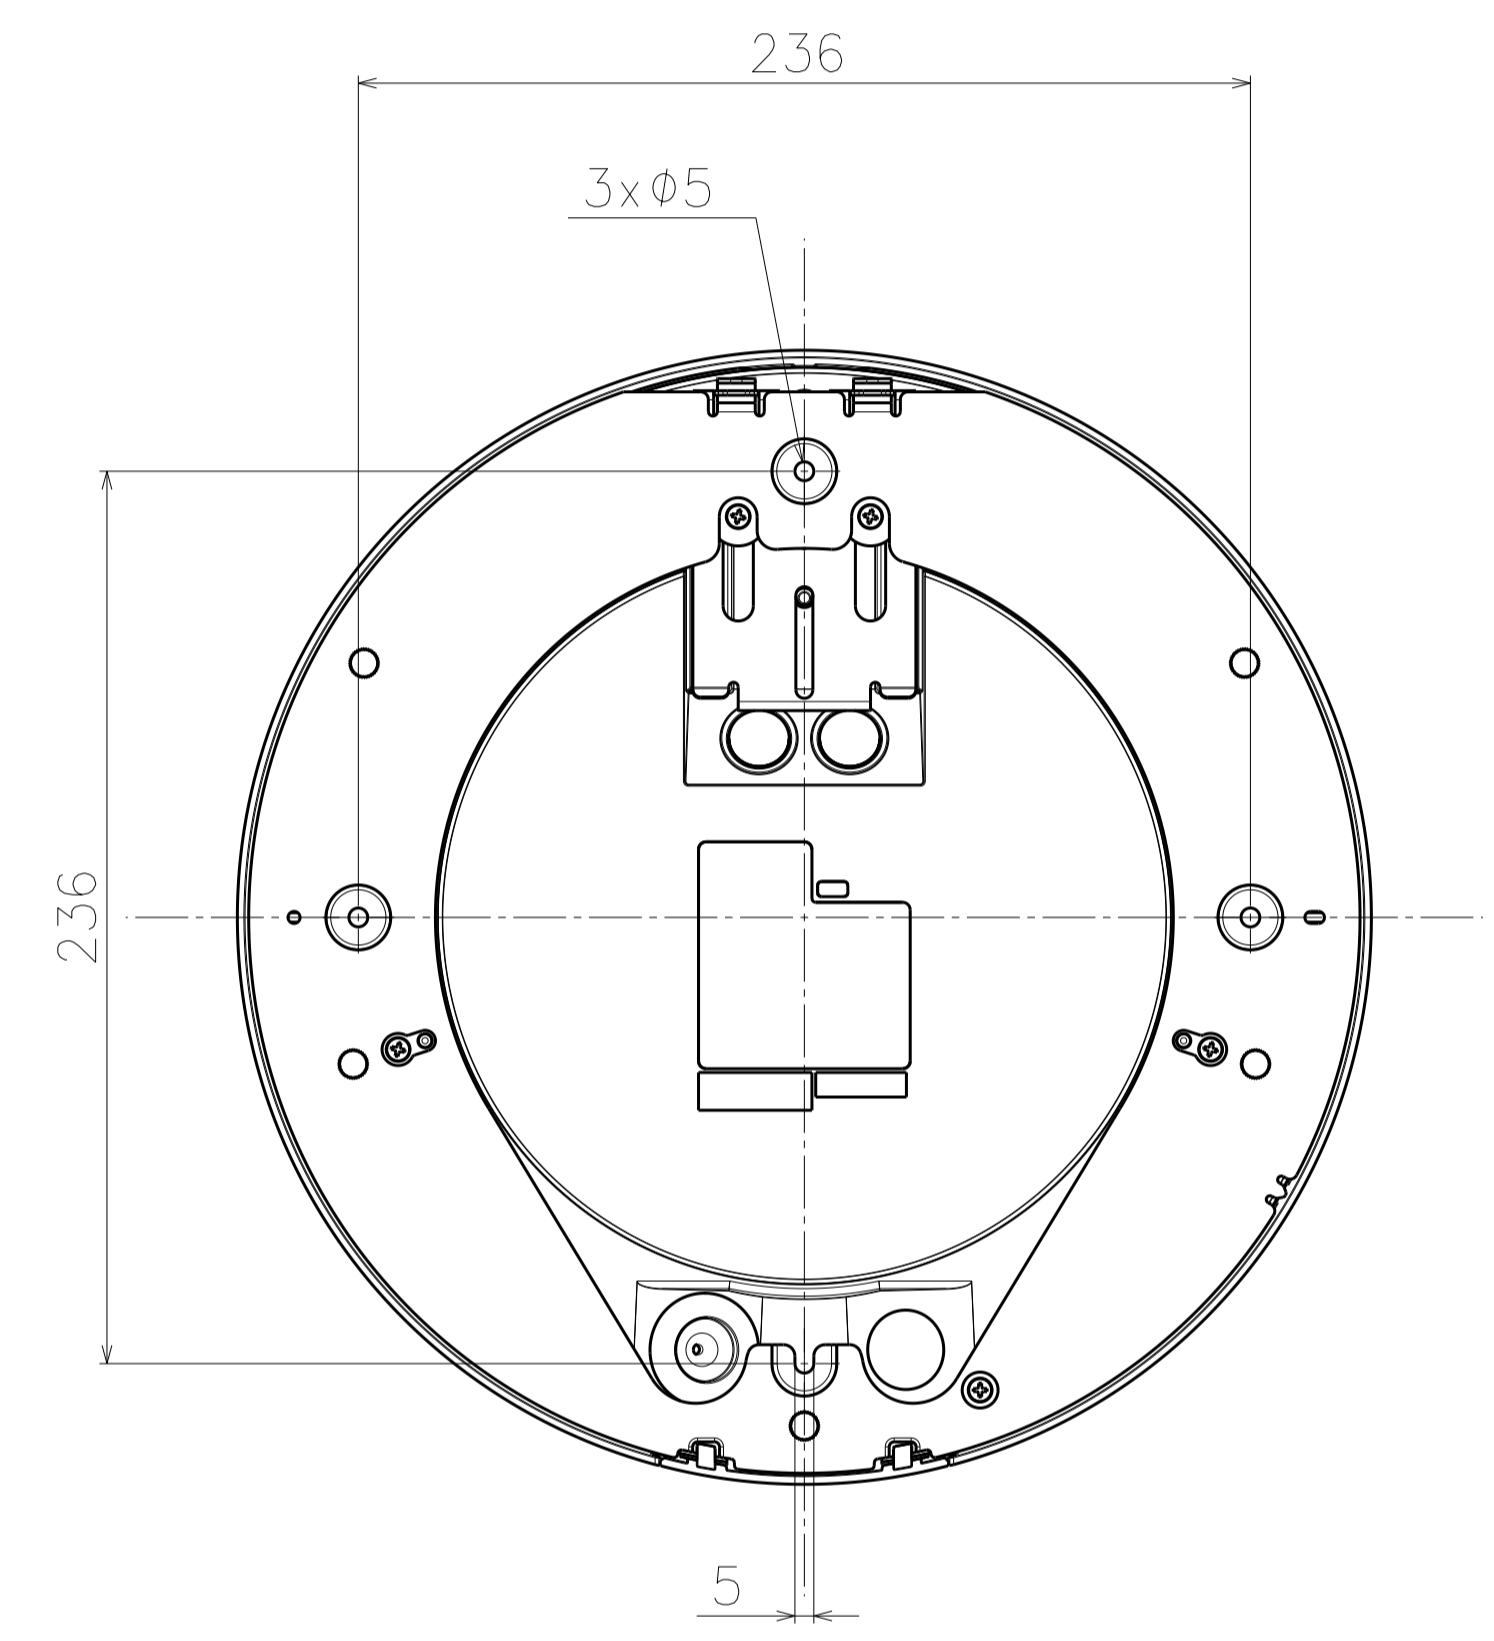

Inside of camera
fixing screw cover
(6 pieces)

With Attachment Plate

Model number
WV-S8574LUX
WV-S8544LUX

	投影面積/Projected area
側面図/Side-view	0.021 (m ²)

Mass : Approx. 3.3 kg {7.28 lbs} (When using the attachment plate)

Removing Dome cover

Lens type : 4K

Lens type : 4MP

Cable Length from outline: Approx. 270
(Optional accessory)

(Ethernet cable)

Detail A (1:1)

Detail B (1:1)

Common to all types

Position adjust sheet

Template for mounting

Model number	Lens type
WV-S8574LUX	4K
WV-S8544LUX	4MP

	投影面積/Projected area
正面図/Front-view	0.052 (m ²)
側面図/Side-view	0.06 (m ²)

Attach to WV-QSR503-W & WV-QCL501WUX

	投影面積/Projected area
正面図/Front-view	0.051 (m ²)
側面図/Side-view	0.062 (m ²)

Attach to WV-QSR503-W & WV-QWL501WUX

	投影面積/Projected area
正面図/Front-view	0.026 (m ²)
側面図/Side-view	0.027 (m ²)

Attach to WV-QJB503-W