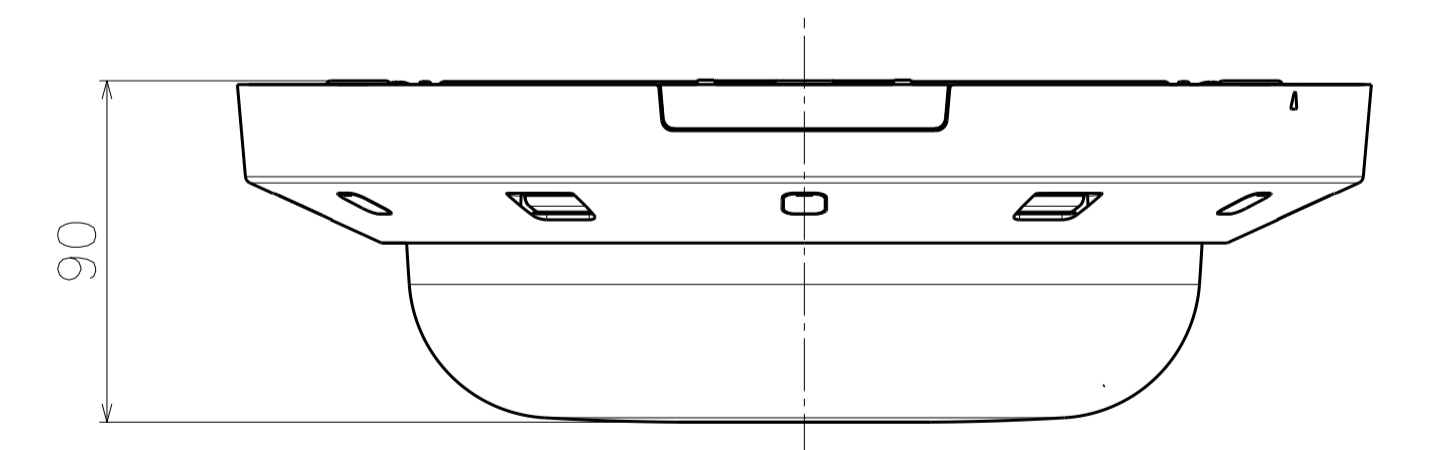

Inside of camera
fixing screw cover
(6 pieces)

With Attachment Plate

Model number
WV-S8574LUX
WV-S8544LUX

	投影面積/Projected area
側面図/Side-view	0.021 (m ²)

Mass : Approx. 3.3 kg {7.28 lbs} (When using the attachment plate)

Removing Dome cover

Lens type : 4K

Lens type : 4MP

Cable Length from outline: Approx. 270
(Optional accessory)

(Ethernet cable)

Detail A (1:1)

Detail B (1:1)

Common to all types

Position adjust sheet

Template for mounting

Model number	Lens type
WV-S8574LUX	4K
WV-S8544LUX	4MP

	投影面積/Projected area
正面図/Front-view	0.052 (m ²)
側面図/Side-view	0.06 (m ²)

Attach to WV-QSR503-W & WV-QCL501WUX

	投影面積/Projected area
正面図/Front-view	0.051 (m ²)
側面図/Side-view	0.062 (m ²)

Attach to WV-QSR503-W & WV-QWL501WUX

	投影面積/Projected area
正面図/Front-view	0.026 (m ²)
側面図/Side-view	0.027 (m ²)

Attach to WV-QJB503-W