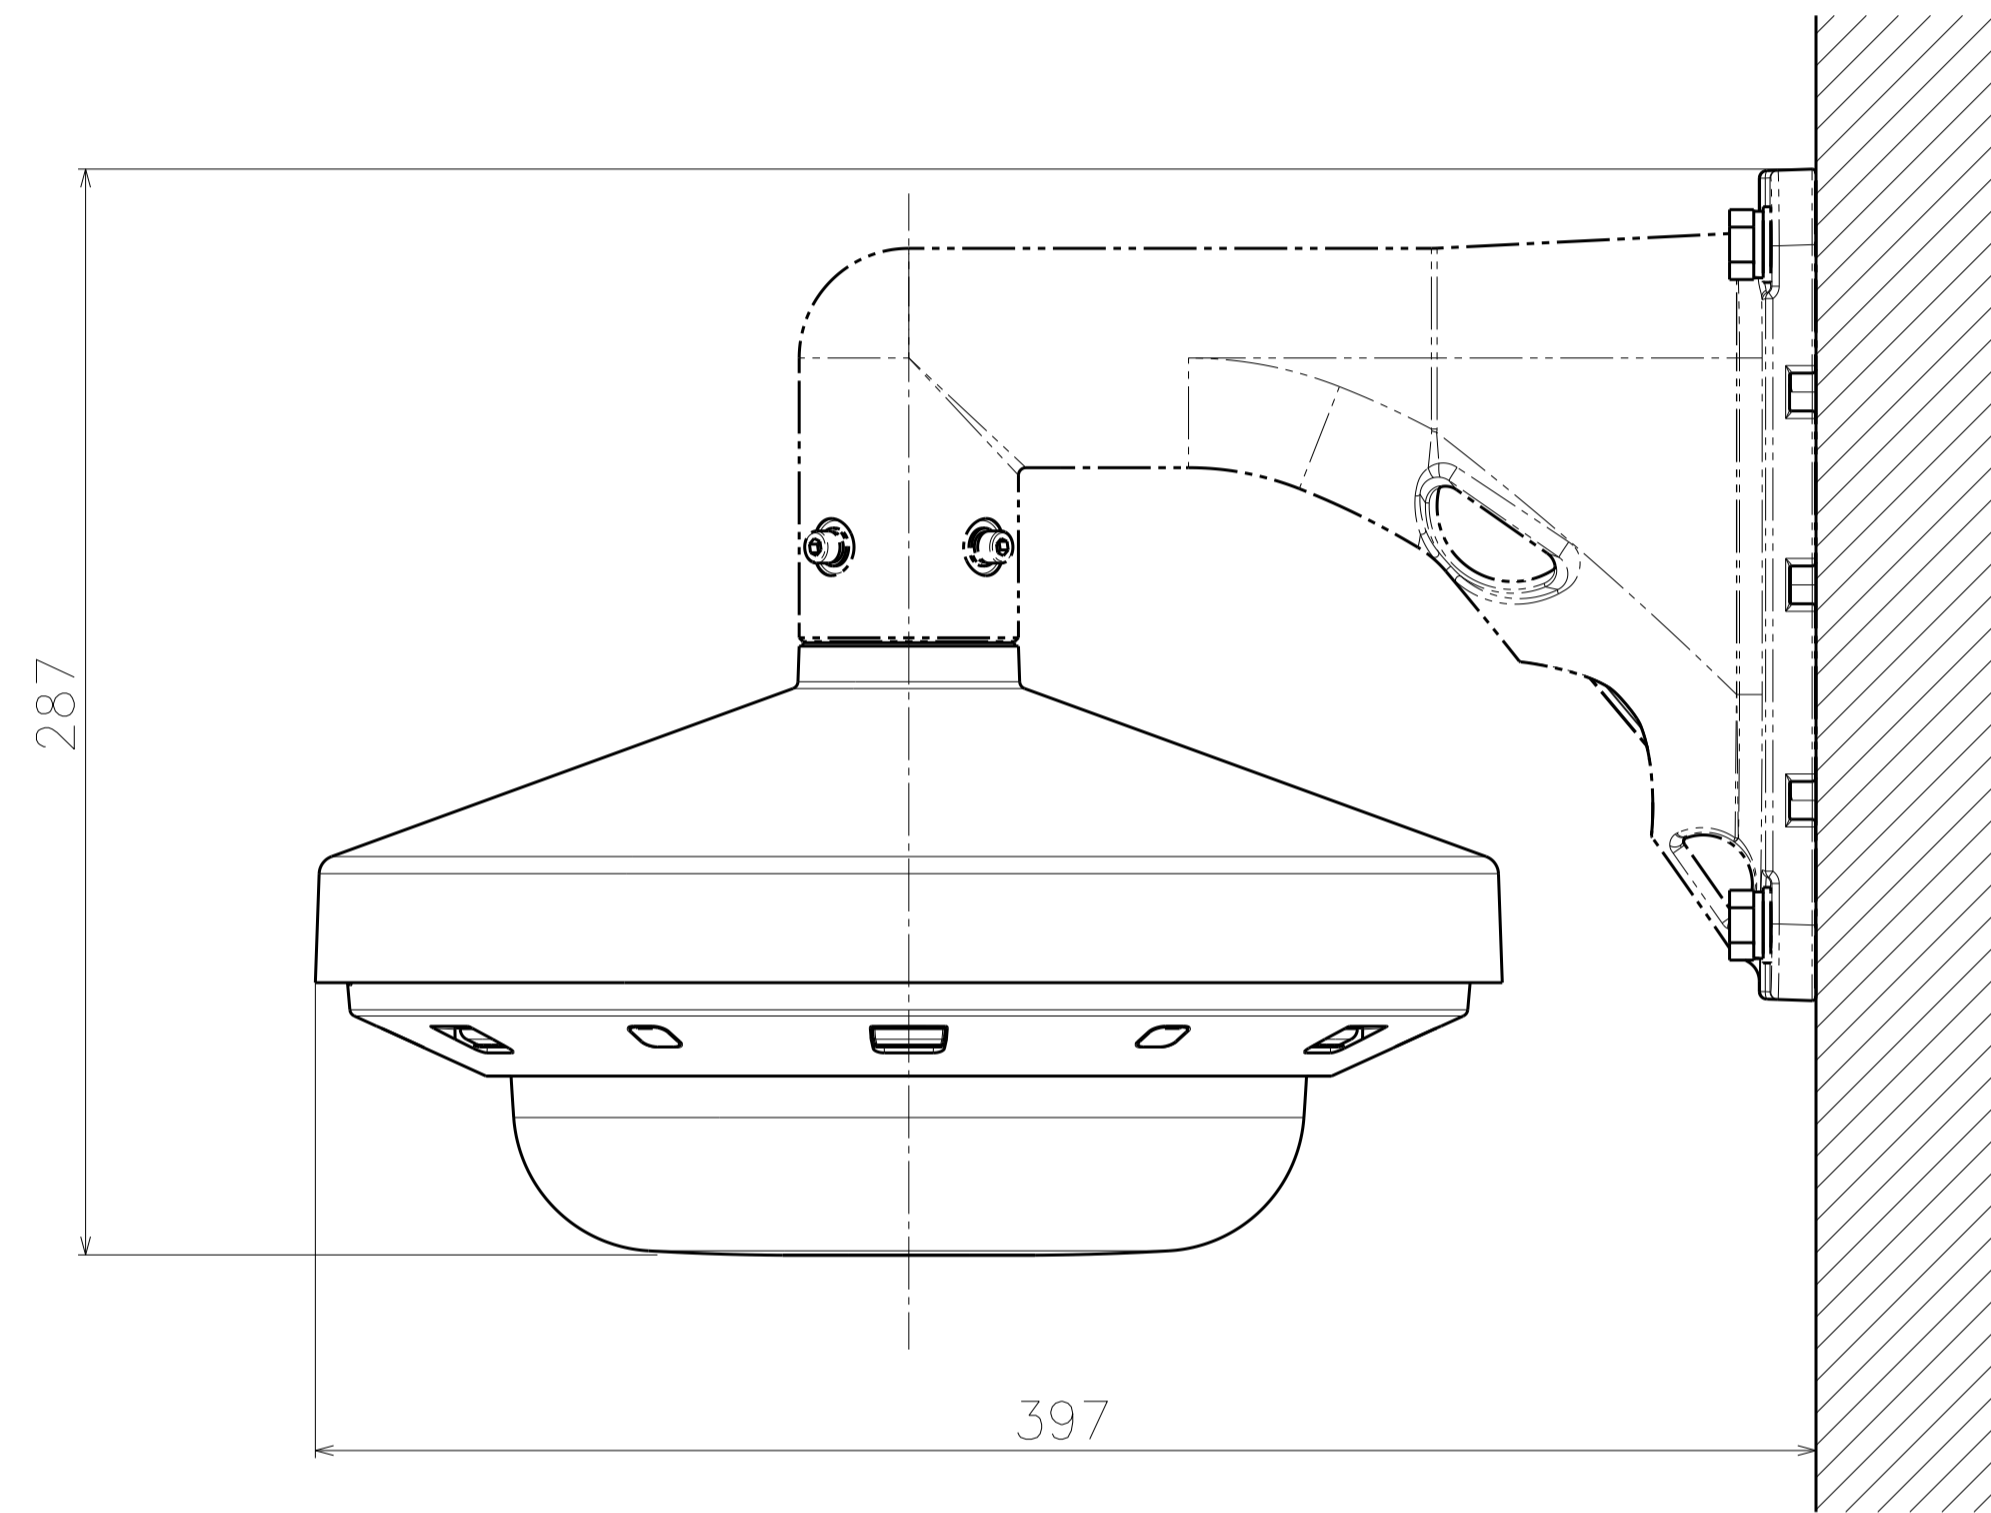

Inside of camera
fixing screw cover
(6 pieces)

With Attachment Plate

Model number
WV-S8574LUX
WV-S8544LUX

	投影面積/Projected area
側面図/Side-view	0.021 (m ²)

Mass : Approx. 3.3 kg {7.28 lbs} (When using the attachment plate)

Removing Dome cover

Lens type : 4K

Lens type : 4MP

Cable Length from outline: Approx. 270
(Optional accessory)

(Ethernet cable)

Detail A (1:1)

Detail B (1:1)

Common to all types

Position adjust sheet

Template for mounting

Model number	Lens type
WV-S8574LUX	4K
WV-S8544LUX	4MP

	投影面積/Projected area
正面図/Front-view	0.052 (m ²)
側面図/Side-view	0.06 (m ²)

Attach to WV-QSR503-W & WV-QCL501WUX

	投影面積/Projected area
正面図/Front-view	0.051 (m ²)
側面図/Side-view	0.062 (m ²)

Attach to WV-QSR503-W & WV-QWL501WUX

	投影面積/Projected area
正面図/Front-view	0.026 (m ²)
側面図/Side-view	0.027 (m ²)

Attach to WV-QJB503-W