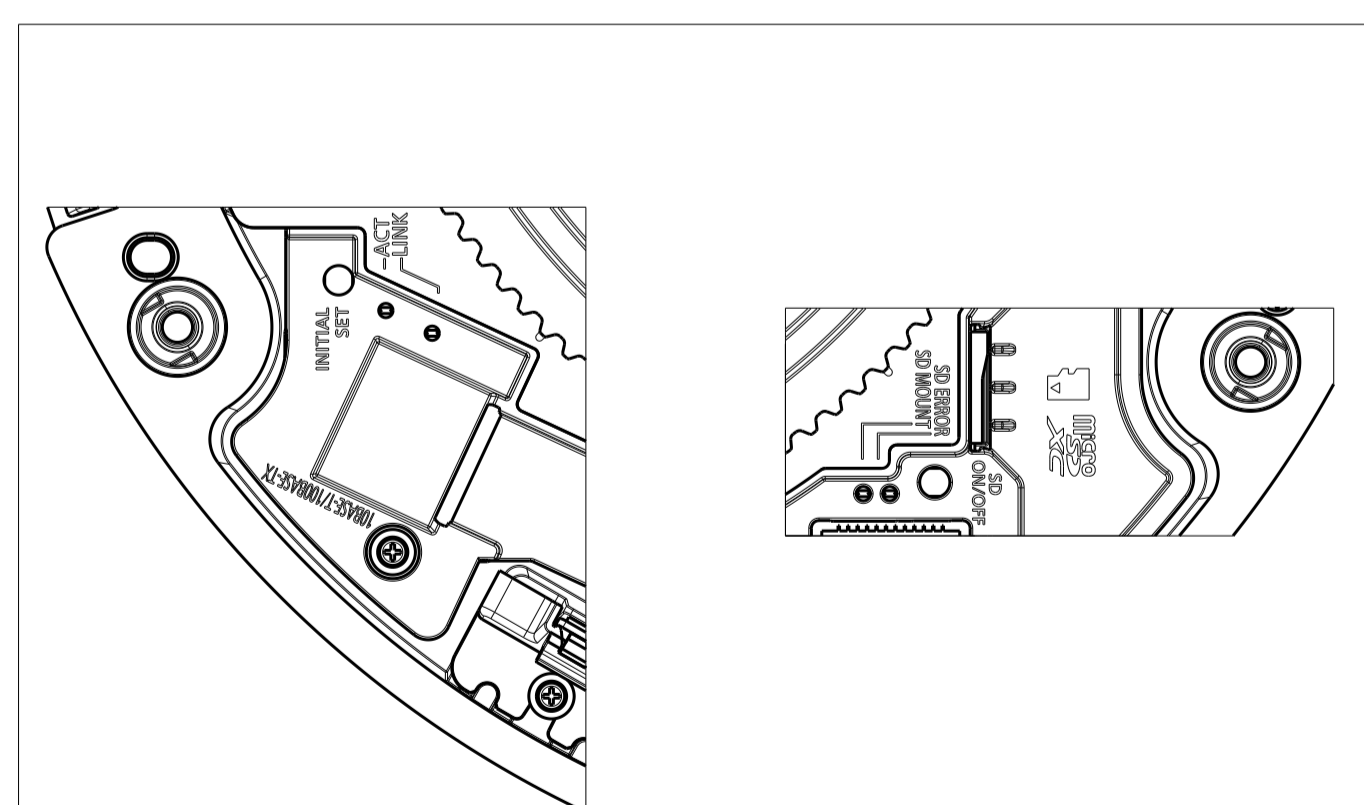

Inside of camera
fixing screw cover
(6 pieces)

With Attachment Plate

Model number
WV-S8574LUX
WV-S8544LUX

	投影面積/Projected area
側面図/Side-view	0.021 (m ²)

Mass : Approx. 3.3 kg {7.28 lbs} (When using the attachment plate)

Removing Dome cover

Lens type : 4K

Lens type : 4MP

Cable Length from outline: Approx. 270
(Optional accessory)

(Ethernet cable)

Detail A (1:1)

Detail B (1:1)

Common to all types

Position adjust sheet

Template for mounting

Model number	Lens type
WV-S8574LUX	4K
WV-S8544LUX	4MP

	投影面積/Projected area
正面図/Front-view	0.052 (m ²)
側面図/Side-view	0.06 (m ²)

Attach to WV-QSR503-W & WV-QCL501WUX

	投影面積/Projected area
正面図/Front-view	0.051 (m ²)
側面図/Side-view	0.062 (m ²)

Attach to WV-QSR503-W & WV-QWL501WUX

	投影面積/Projected area
正面図/Front-view	0.026 (m ²)
側面図/Side-view	0.027 (m ²)

Attach to WV-QJB503-W