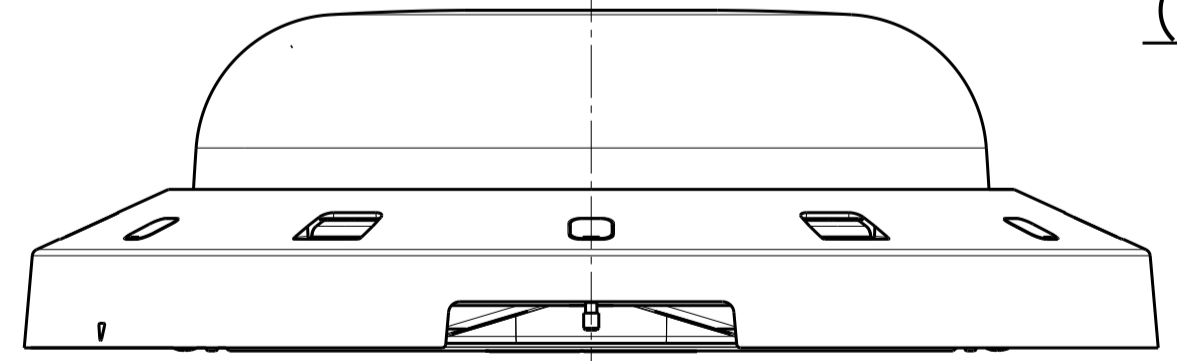

Inside of camera
fixing screw cover
(6 pieces)

With Attachment Plate

Model number
WV-S8574LUX
WV-S8544LUX

	投影面積/Projected area
側面図/Side-view	0.021 (m ²)

Mass : Approx. 3.3 kg {7.28 lbs} (When using the attachment plate)

Removing Dome cover

Lens type : 4K

Lens type : 4MP

Cable Length from outline: Approx. 270
(Optional accessory)

(Ethernet cable)

Detail A (1:1)

Detail B (1:1)

Common to all types