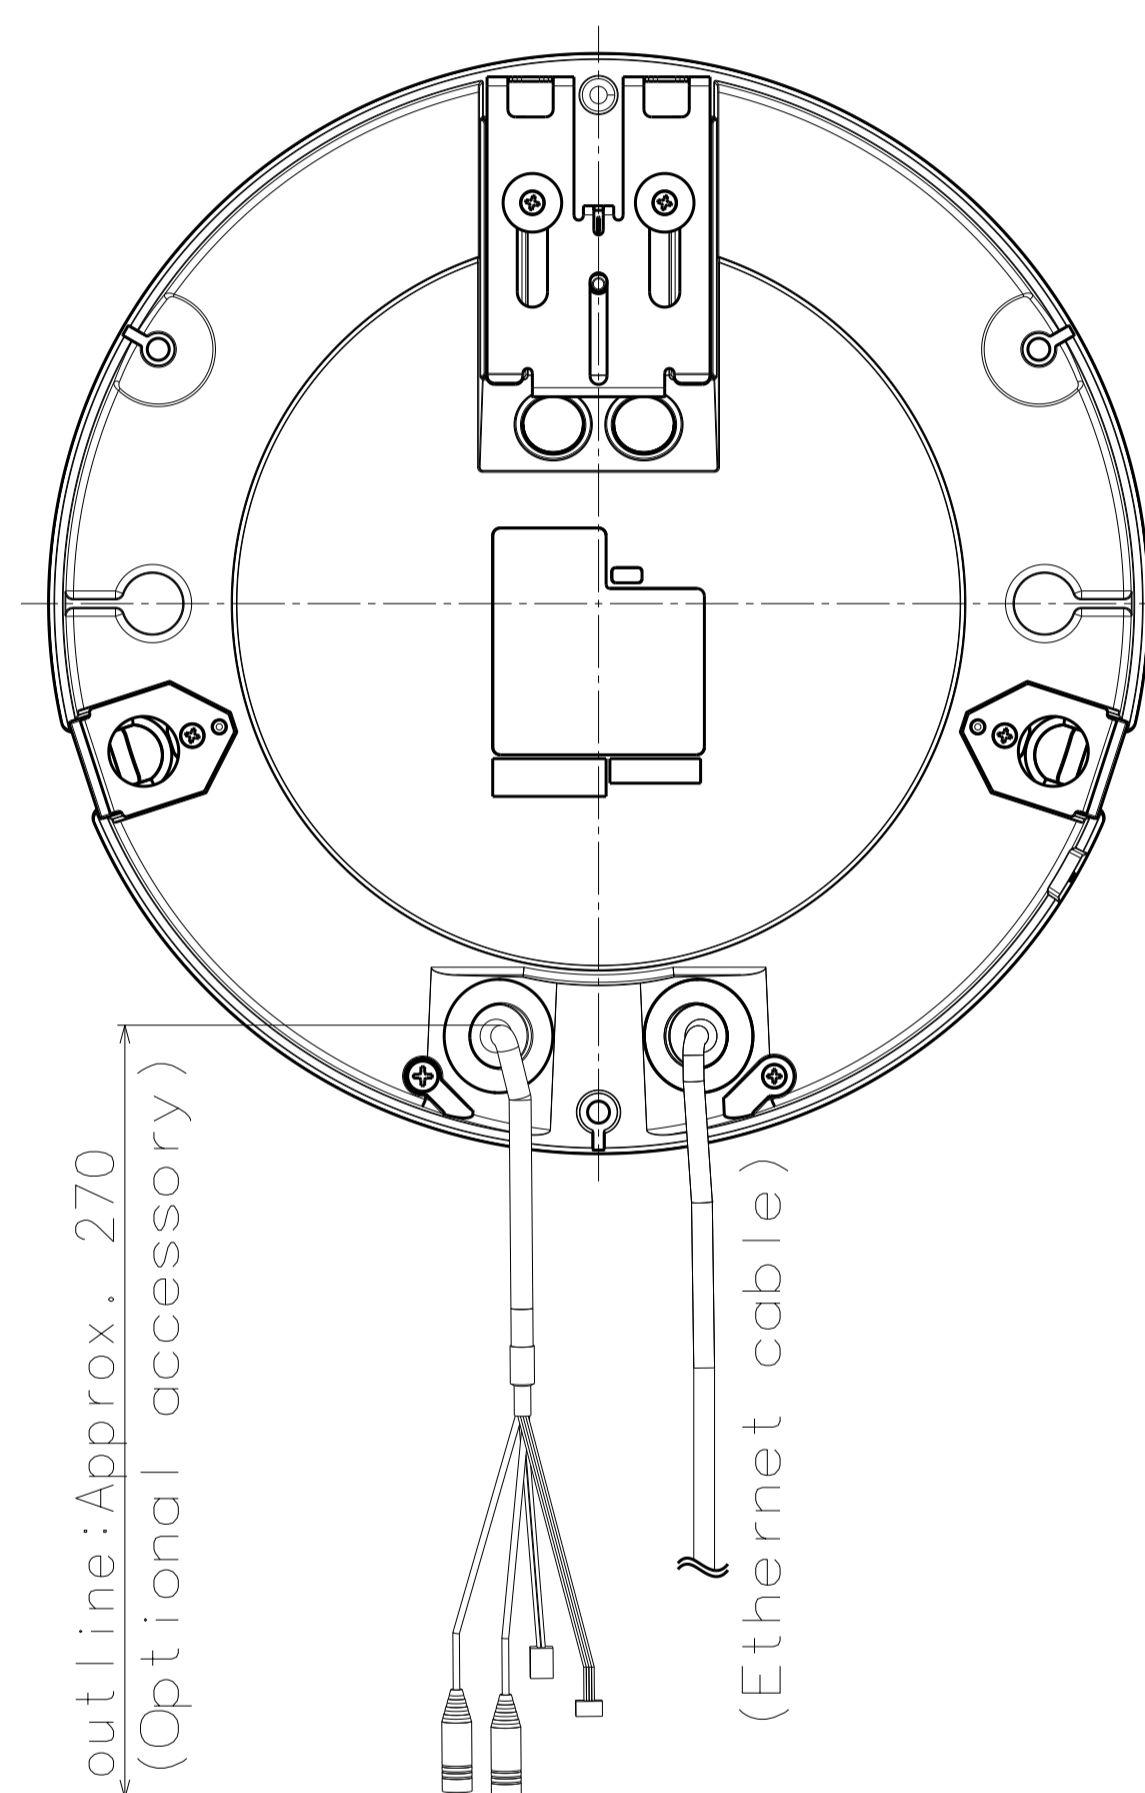

Inside of camera
fixing screw cover
(6 pieces)

With Attachment Plate

Model number
WV-S8574LUX
WV-S8544LUX

	投影面積/Projected area
側面図/Side-view	0.021 (m ²)

Mass : Approx. 3.3 kg {7.28 lbs} (When using the attachment plate)

Removing Dome cover

Lens type : 4K

Lens type : 4MP

Cable Length from outline: Approx. 270
(Optional accessory)

(Ethernet cable)

Detail A (1:1)

Detail B (1:1)

Common to all types

Position adjust sheet

Template for mounting

Model number	Lens type
WV-S8574LUX	4K
WV-S8544LUX	4MP

	投影面積/Projected area
正面図/Front-view	0.052 (m ²)
側面図/Side-view	0.06 (m ²)

Attach to WV-QSR503-W & WV-QCL501WUX

	投影面積/Projected area
正面図/Front-view	0.051 (m ²)
側面図/Side-view	0.062 (m ²)

Attach to WV-QSR503-W & WV-QWL501WUX

	投影面積/Projected area
正面図/Front-view	0.026 (m ²)
側面図/Side-view	0.027 (m ²)

Attach to WV-QJB503-W