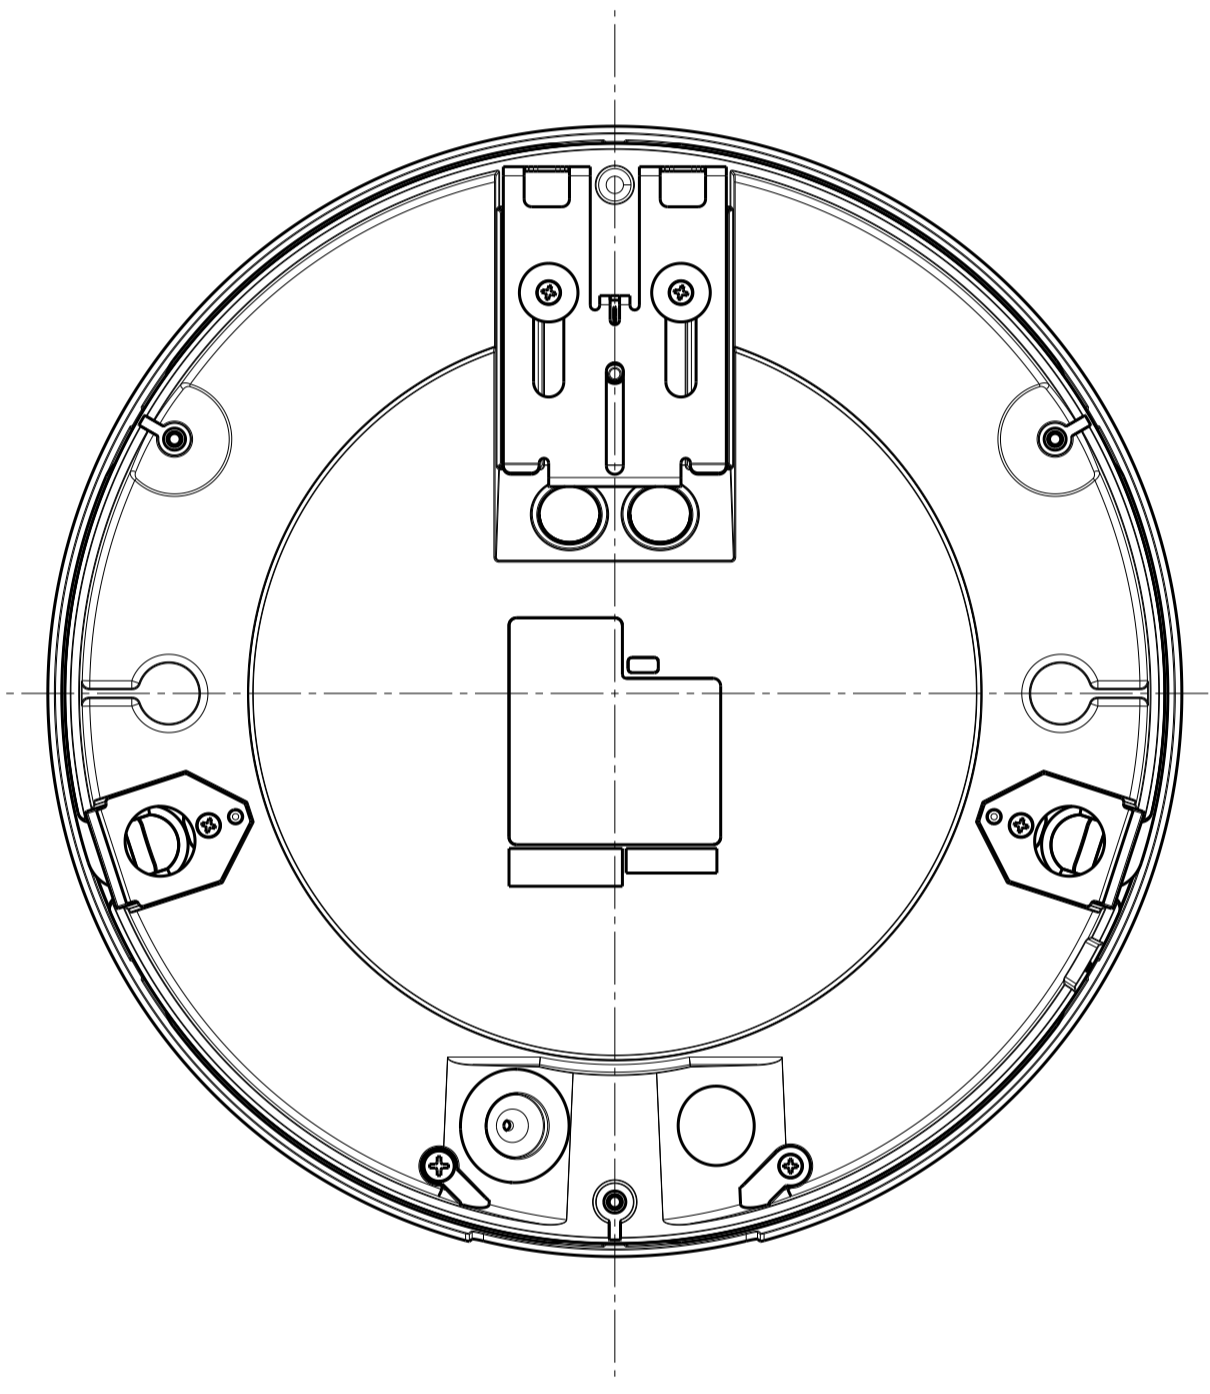

Inside of camera
fixing screw cover
(6 pieces)

With Attachment Plate

Model number
WV-S8574LUX
WV-S8544LUX

	投影面積/Projected area
側面図/Side-view	0.021 (m ²)

Mass : Approx. 3.3 kg {7.28 lbs} (When using the attachment plate)

Removing Dome cover

Lens type : 4K

Lens type : 4MP

Cable Length from outline: Approx. 270
(Optional accessory)

(Ethernet cable)

Detail A (1:1)

Detail B (1:1)

Common to all types

Position adjust sheet

Template for mounting

Model number	Lens type
WV-S8574LUX	4K
WV-S8544LUX	4MP

	投影面積/Projected area
正面図/Front-view	0.052 (m ²)
側面図/Side-view	0.06 (m ²)

Attach to WV-QSR503-W & WV-QCL501WUX

	投影面積/Projected area
正面図/Front-view	0.051 (m ²)
側面図/Side-view	0.062 (m ²)

Attach to WV-QSR503-W & WV-QWL501WUX

	投影面積/Projected area
正面図/Front-view	0.026 (m ²)
側面図/Side-view	0.027 (m ²)

Attach to WV-QJB503-W