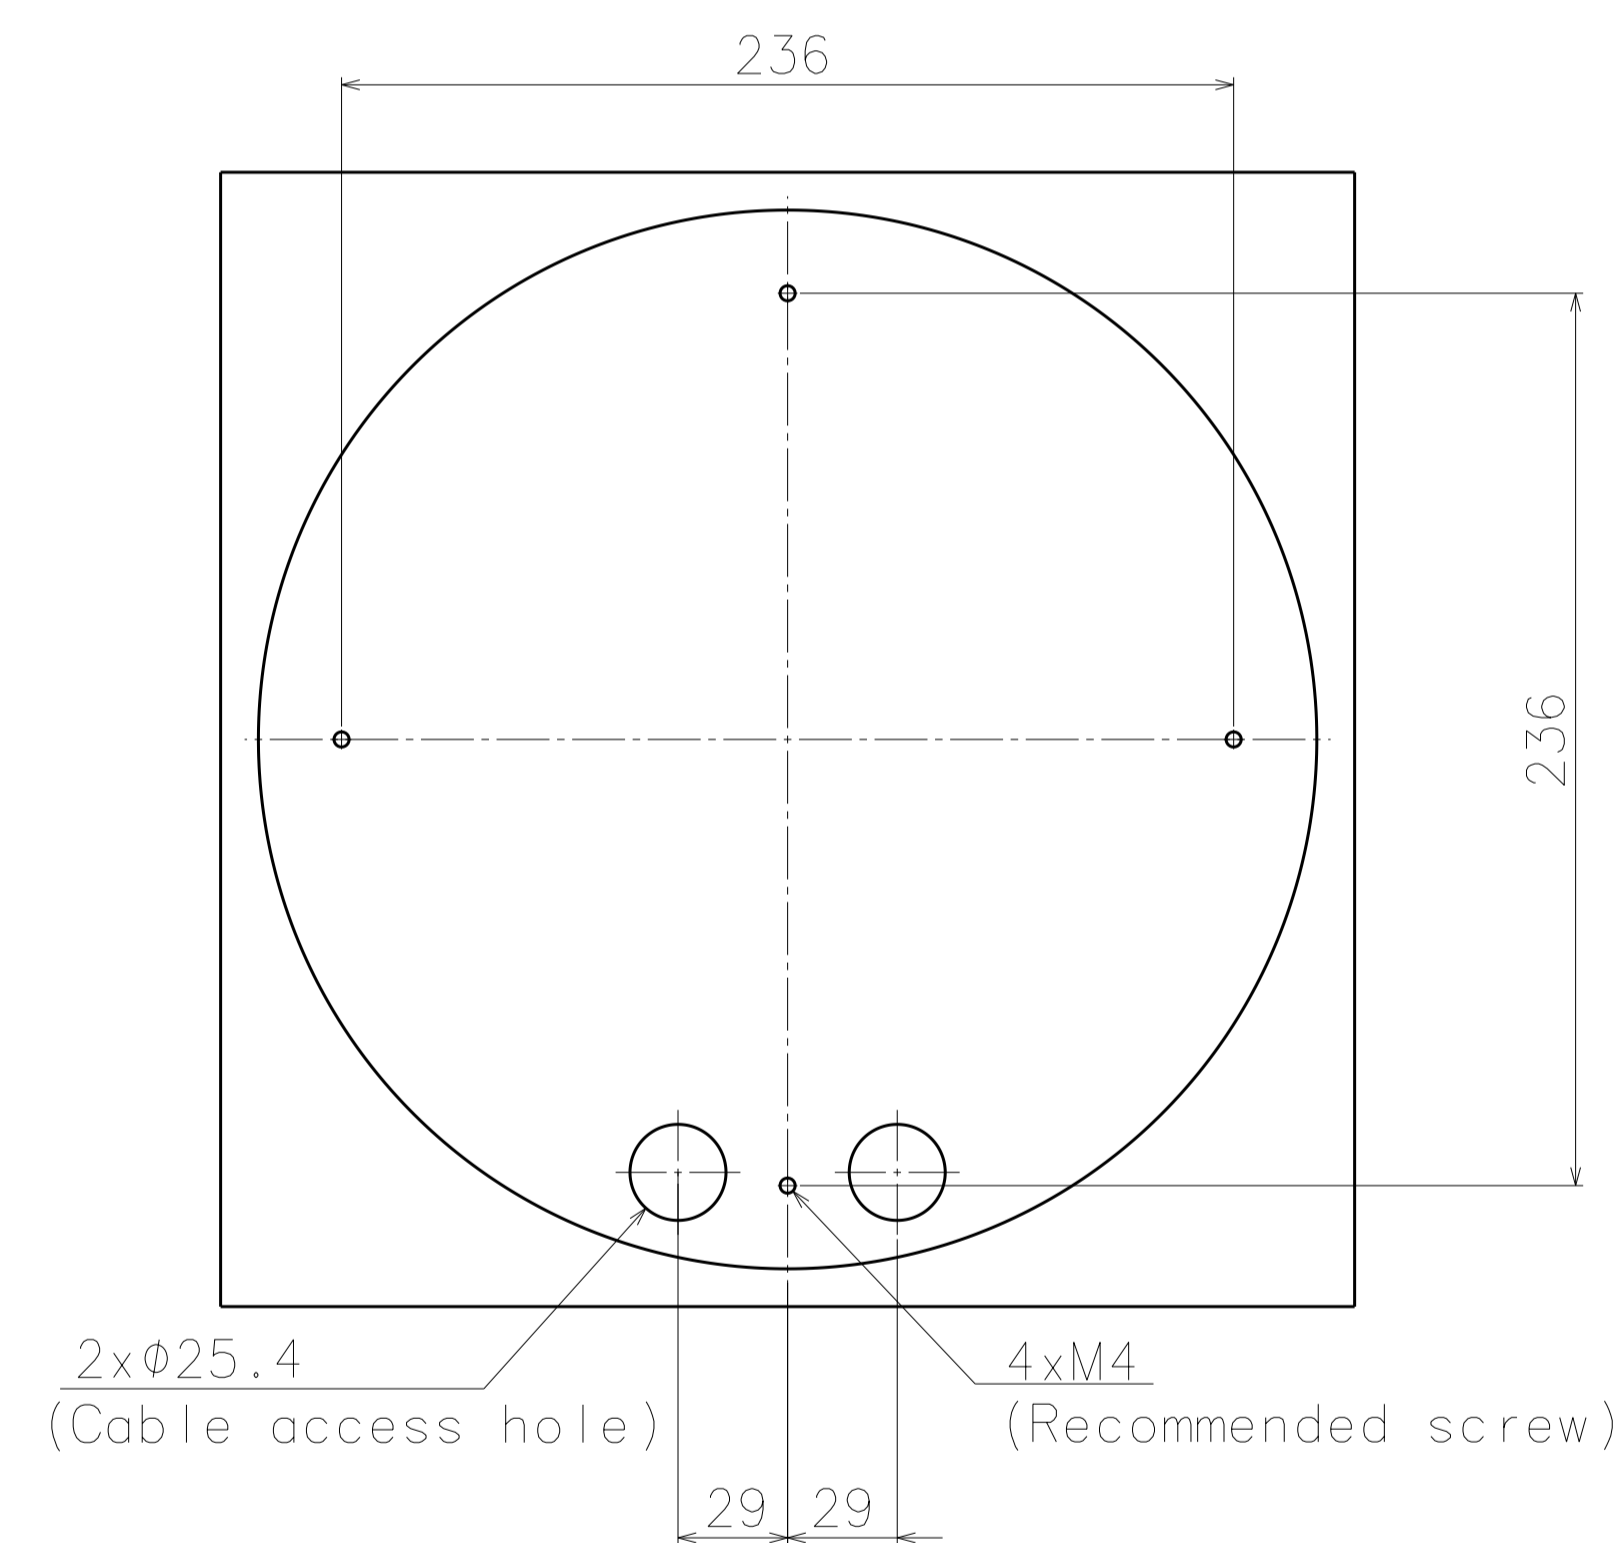

Inside of camera
fixing screw cover
(6 pieces)

With Attachment Plate

Model number
WV-S8574LUX
WV-S8544LUX

	投影面積/Projected area
側面図/Side-view	0.021 (m ²)

Mass : Approx. 3.3 kg {7.28 lbs} (When using the attachment plate)

Removing Dome cover

Lens type : 4K

Lens type : 4MP

Cable Length from outline: Approx. 270
(Optional accessory)

(Ethernet cable)

Detail A (1:1)

Detail B (1:1)

Common to all types

Position adjust sheet

Template for mounting

Model number	Lens type
WV-S8574LUX	4K
WV-S8544LUX	4MP

	投影面積/Projected area
正面図/Front-view	0.052 (m ²)
側面図/Side-view	0.06 (m ²)

Attach to WV-QSR503-W & WV-QCL501WUX

	投影面積/Projected area
正面図/Front-view	0.051 (m ²)
側面図/Side-view	0.062 (m ²)

Attach to WV-QSR503-W & WV-QWL501WUX

	投影面積/Projected area
正面図/Front-view	0.026 (m ²)
側面図/Side-view	0.027 (m ²)

Attach to WV-QJB503-W