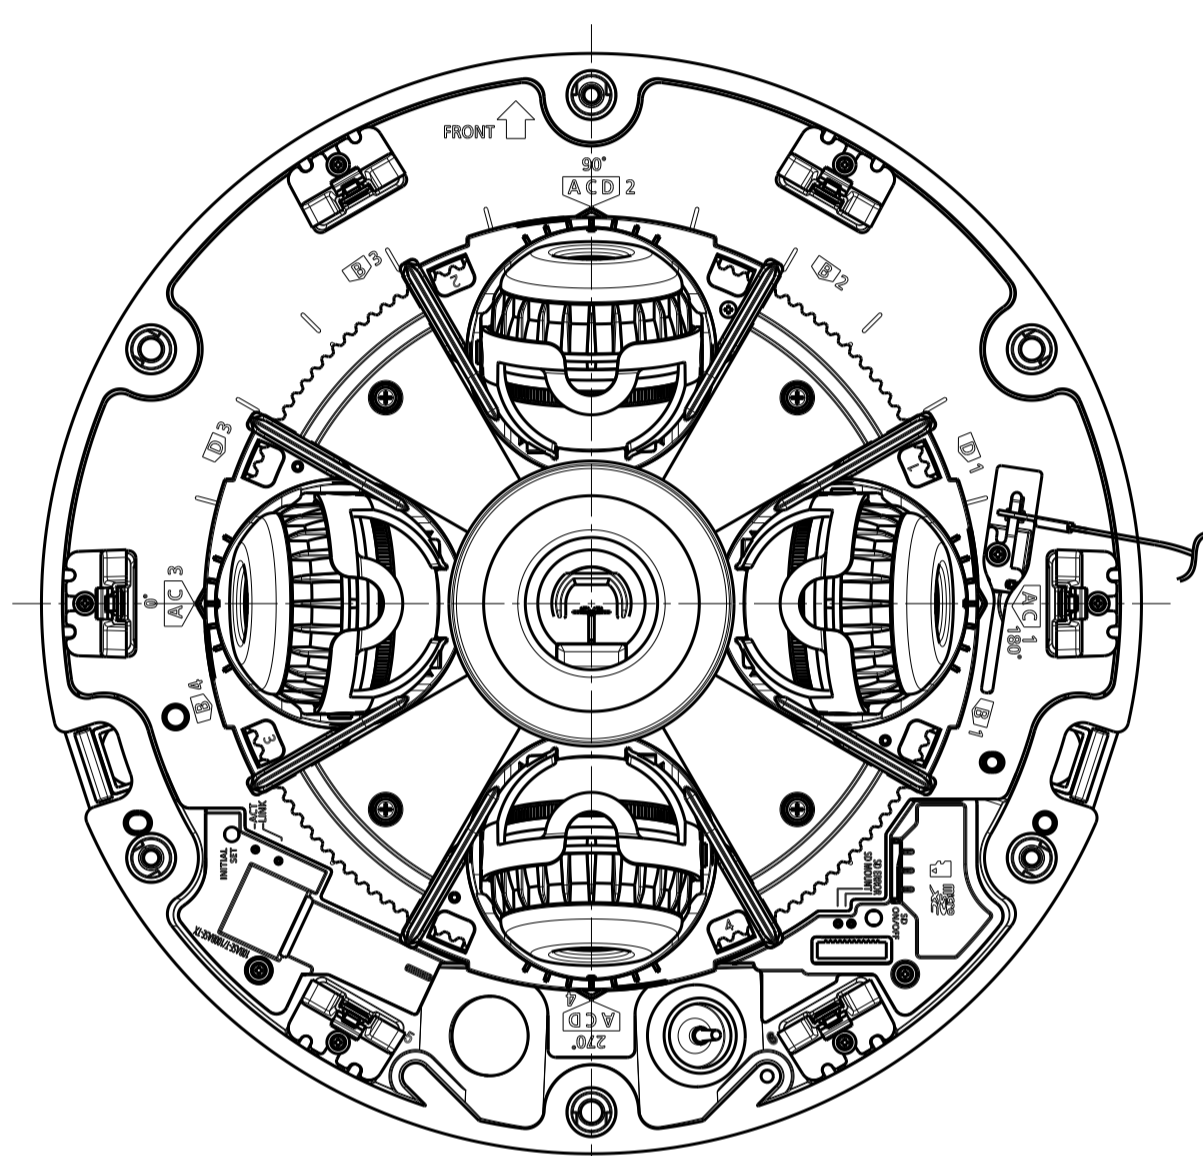

Inside of camera
fixing screw cover
(6 pieces)

With Attachment Plate

Model number
WV-S8574LUX
WV-S8544LUX

	投影面積/Projected area
側面図/Side-view	0.021 (m ²)

Mass : Approx. 3.3 kg {7.28 lbs} (When using the attachment plate)

Removing Dome cover

Lens type : 4K

Lens type : 4MP

Cable Length from outline: Approx. 270
(Optional accessory)

(Ethernet cable)

Detail A (1:1)

Detail B (1:1)

Common to all types

Position adjust sheet

Template for mounting

Model number	Lens type
WV-S8574LUX	4K
WV-S8544LUX	4MP

	投影面積/Projected area
正面図/Front-view	0.052 (m ²)
側面図/Side-view	0.06 (m ²)

Attach to WV-QSR503-W & WV-QCL501WUX

	投影面積/Projected area
正面図/Front-view	0.051 (m ²)
側面図/Side-view	0.062 (m ²)

Attach to WV-QSR503-W & WV-QWL501WUX

	投影面積/Projected area
正面図/Front-view	0.026 (m ²)
側面図/Side-view	0.027 (m ²)

Attach to WV-QJB503-W