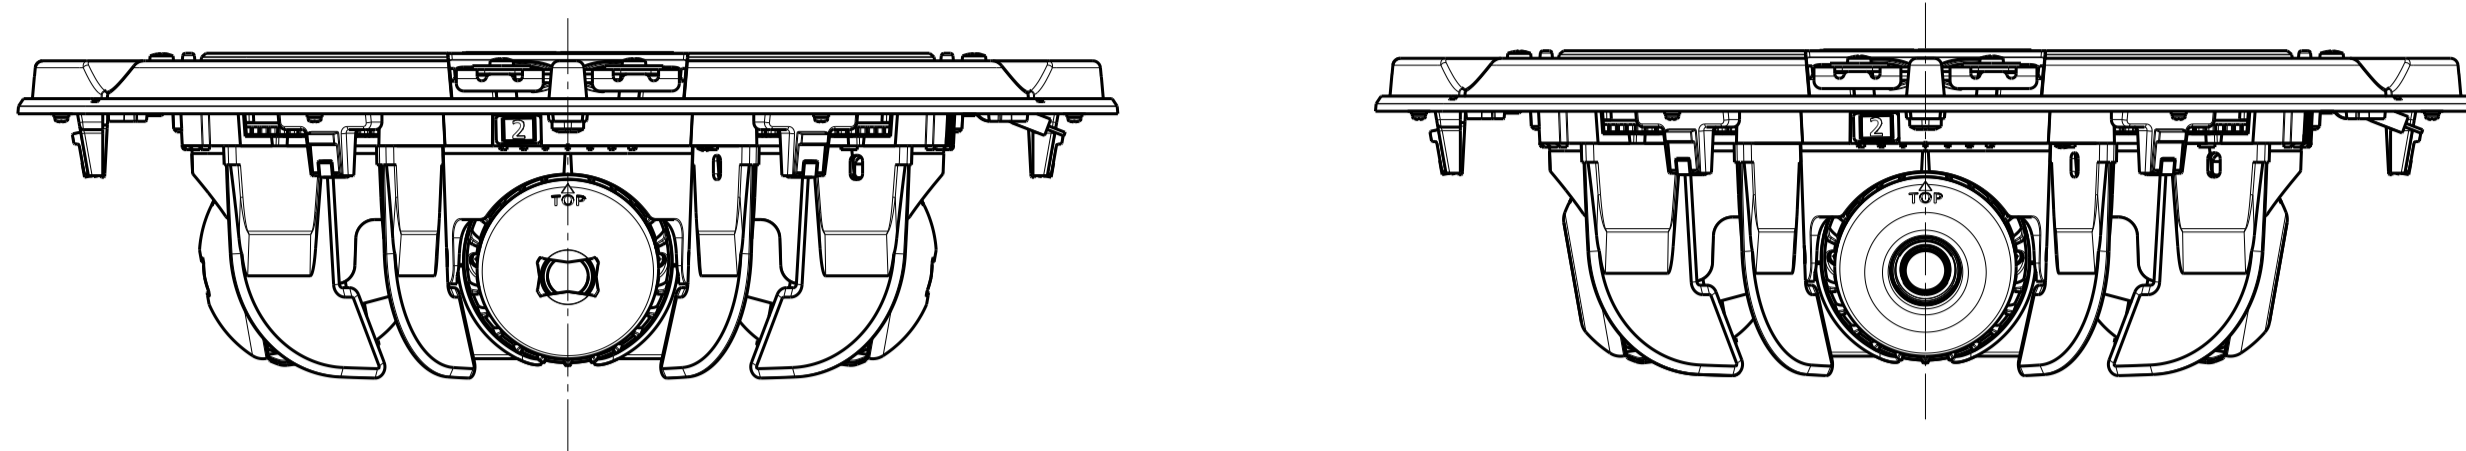

Inside of camera
fixing screw cover
(6 pieces)

With Attachment Plate

Model number
WV-S8574LUX
WV-S8544LUX

	投影面積/Projected area
側面図/Side-view	0.021 (m ²)

Mass : Approx. 3.3 kg {7.28 lbs} (When using the attachment plate)

Removing Dome cover

Lens type : 4K

Lens type : 4MP

Cable Length from outline: Approx. 270
(Optional accessory)

(Ethernet cable)

Detail A (1:1)

Detail B (1:1)

Common to all types

Position adjust sheet

Template for mounting

Model number	Lens type
WV-S8574LUX	4K
WV-S8544LUX	4MP

	投影面積/Projected area
正面図/Front-view	0.052 (m ²)
側面図/Side-view	0.06 (m ²)

Attach to WV-QSR503-W & WV-QCL501WUX