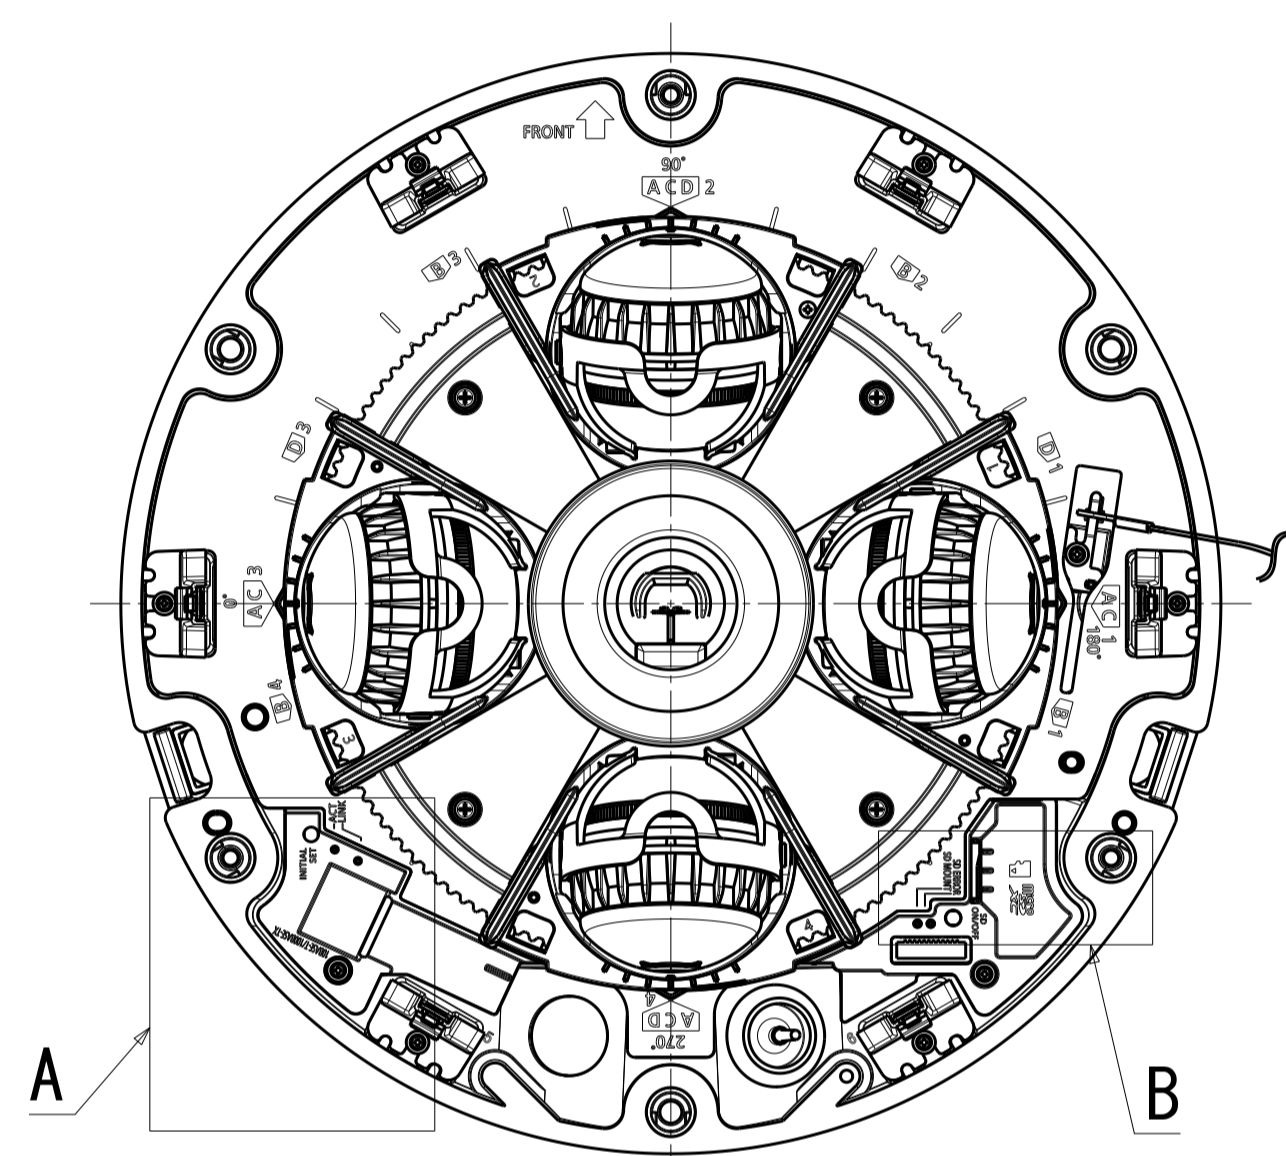

Inside of camera
fixing screw cover
(6 pieces)

With Attachment Plate

Model number
WV-S8574LUX
WV-S8544LUX

	投影面積/Projected area
側面図/Side-view	0.021 (m ²)

Mass : Approx. 3.3 kg {7.28 lbs} (When using the attachment plate)

Removing Dome cover

Lens type : 4K

Lens type : 4MP

Cable Length from outline: Approx. 270
(Optional accessory)

(Ethernet cable)

Detail A (1:1)

Detail B (1:1)

Common to all types

Position adjust sheet

Template for mounting

Model number	Lens type
WV-S8574LUX	4K
WV-S8544LUX	4MP

	投影面積/Projected area
正面図/Front-view	0.052 (m ²)
側面図/Side-view	0.06 (m ²)

Attach to WV-QSR503-W & WV-QCL501WUX

	投影面積/Projected area
正面図/Front-view	0.051 (m ²)
側面図/Side-view	0.062 (m ²)

Attach to WV-QSR503-W & WV-QWL501WUX

	投影面積/Projected area
正面図/Front-view	0.026 (m ²)
側面図/Side-view	0.027 (m ²)

Attach to WV-QJB503-W