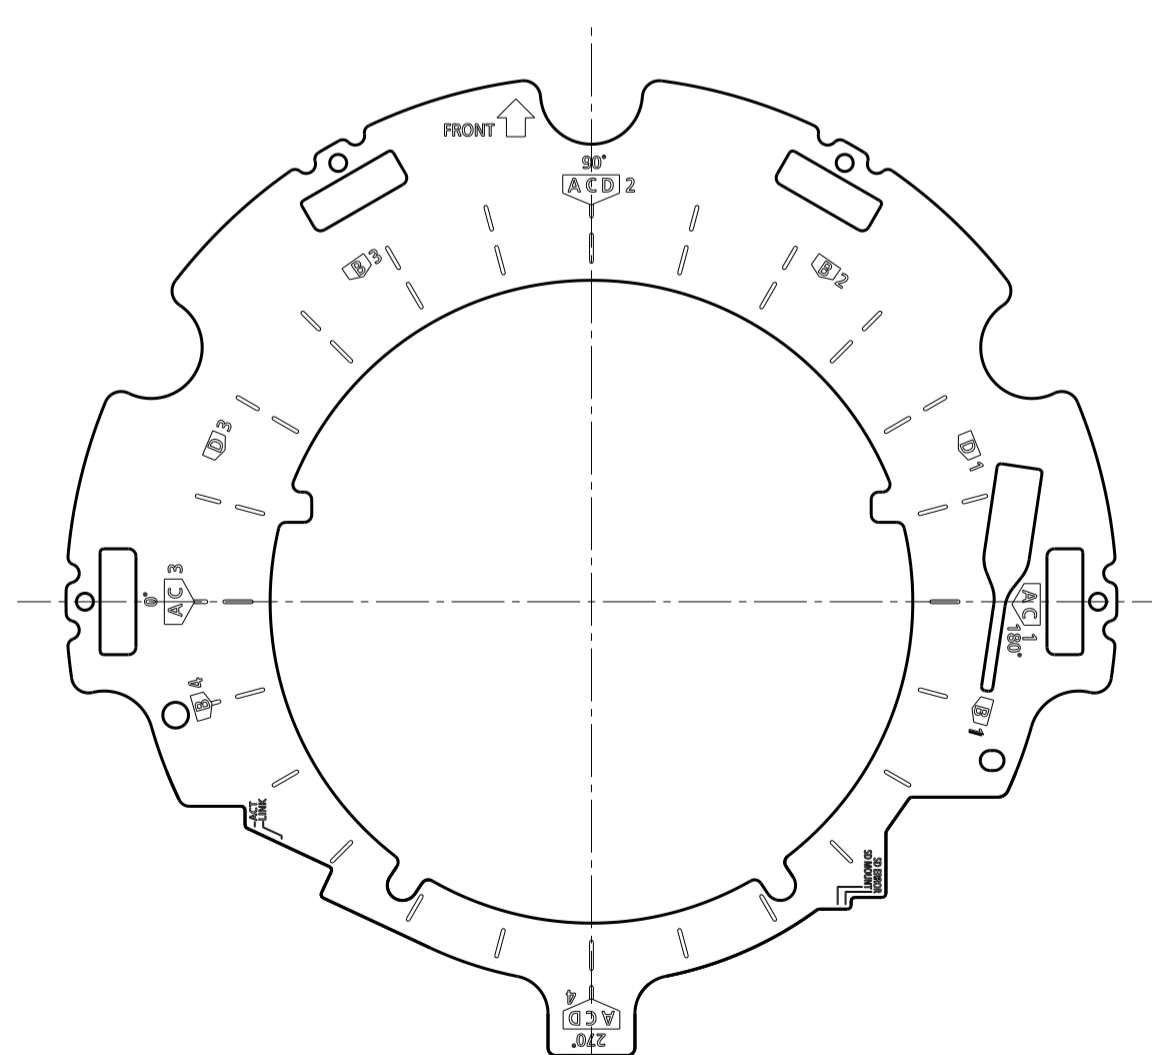

Inside of camera
fixing screw cover
(6 pieces)

With Attachment Plate

Model number
WV-S8574LUX
WV-S8544LUX

	投影面積/Projected area
側面図/Side-view	0.021 (m ²)

Mass : Approx. 3.3 kg {7.28 lbs} (When using the attachment plate)

Removing Dome cover

Lens type : 4K

Lens type : 4MP

Cable Length from outline: Approx. 270
(Optional accessory)

(Ethernet cable)

Detail A (1:1)

Detail B (1:1)

Common to all types

Position adjust sheet

Template for mounting

Model number	Lens type
WV-S8574LUX	4K
WV-S8544LUX	4MP

	投影面積/Projected area
正面図/Front-view	0.052 (m ²)
側面図/Side-view	0.06 (m ²)

Attach to WV-QSR503-W & WV-QCL501WUX

	投影面積/Projected area
正面図/Front-view	0.051 (m ²)
側面図/Side-view	0.062 (m ²)

Attach to WV-QSR503-W & WV-QWL501WUX

	投影面積/Projected area
正面図/Front-view	0.026 (m ²)
側面図/Side-view	0.027 (m ²)

Attach to WV-QJB503-W