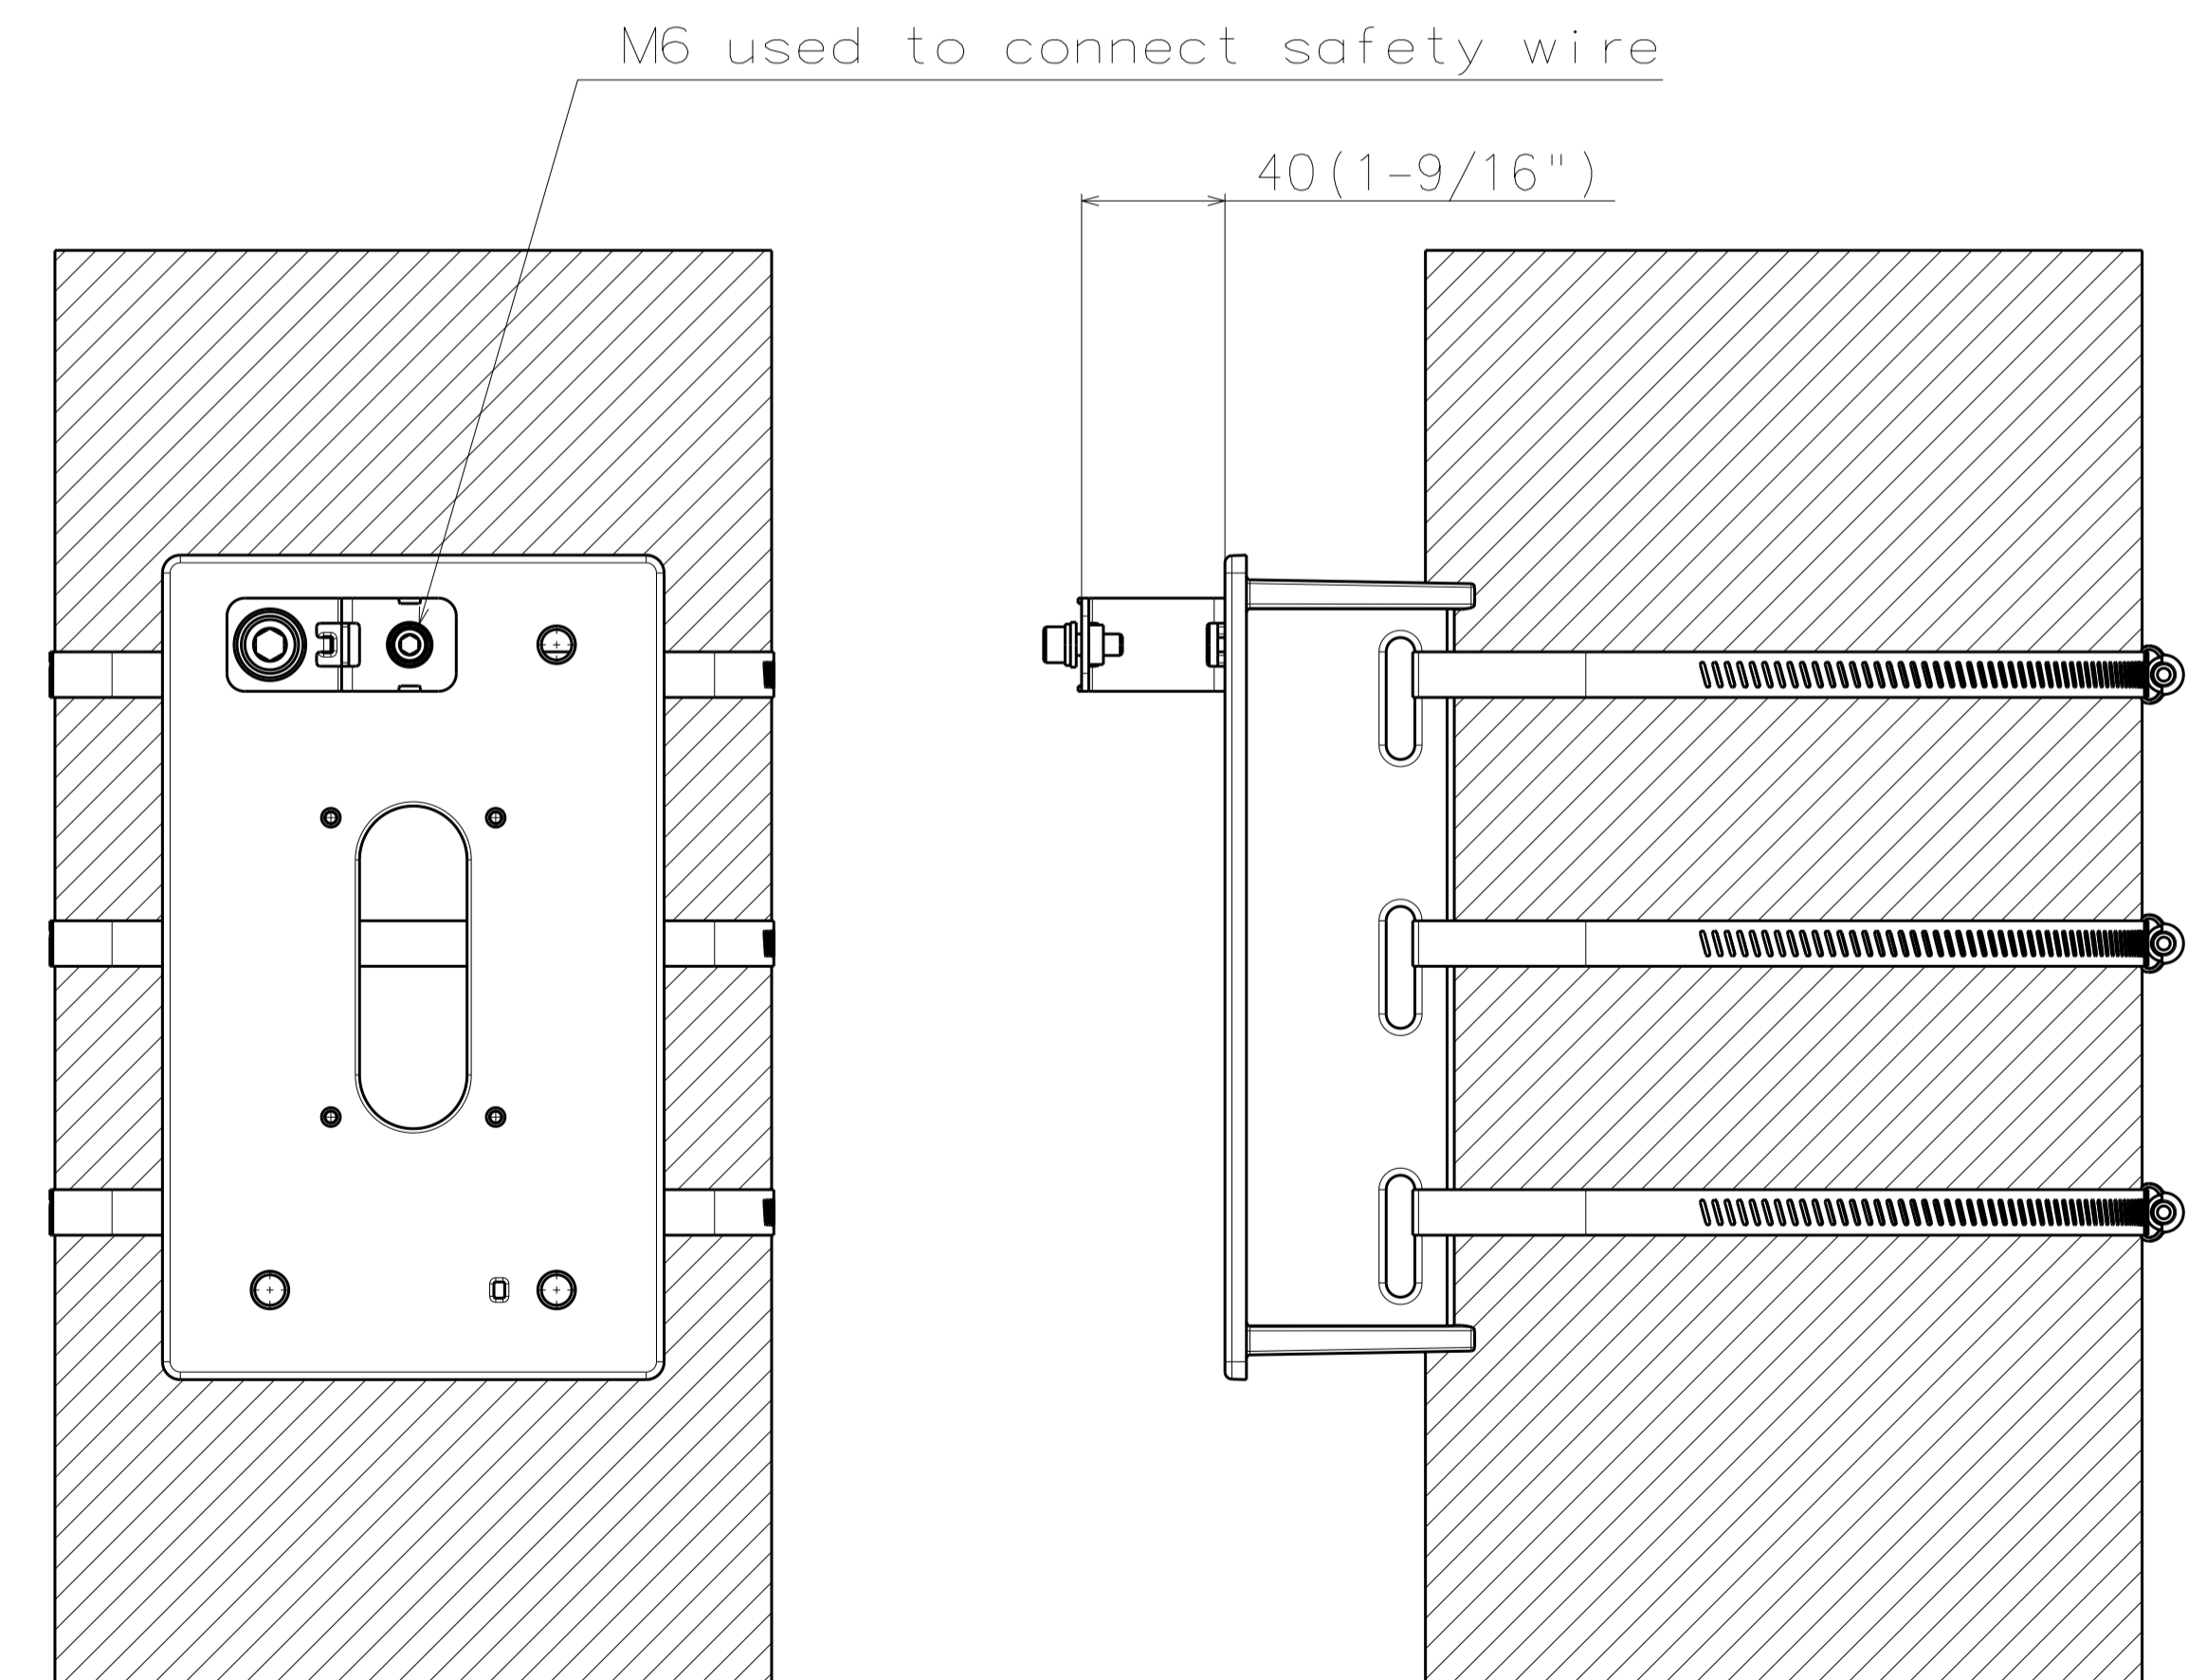

WV-QPL500WUX

	投影面積/Projected area
正面図/Front-view	0.032 (m2)
側面図/Side-view	0.030 (m2)
平面図/Top-view	0.018 (m2)

Fix with 4xM4 screws  
(with WV-U1532LAUX)  
S=1:4

	投影面積/Projected area
正面図/Front-view	0.032 (m2)
側面図/Side-view	0.035 (m2)
平面図/Top-view	0.023 (m2)

Fix with 4xM4 screws  
(with WV-U1532LAUX and WV-QJB500WUX)  
S=1:4

	投影面積/Projected area
正面図/Front-view	0.032 (m2)
側面図/Side-view	0.046 (m2)
平面図/Top-view	0.034 (m2)

Fix with 4xM4 screws  
(with WV-S1536LUX)  
S=1:4

**APPLICABLE INSTALLATION SCOPE**  
S=1:2

**INSTALLATION STATUS**  
S=1:2

WV-QPL500WUX