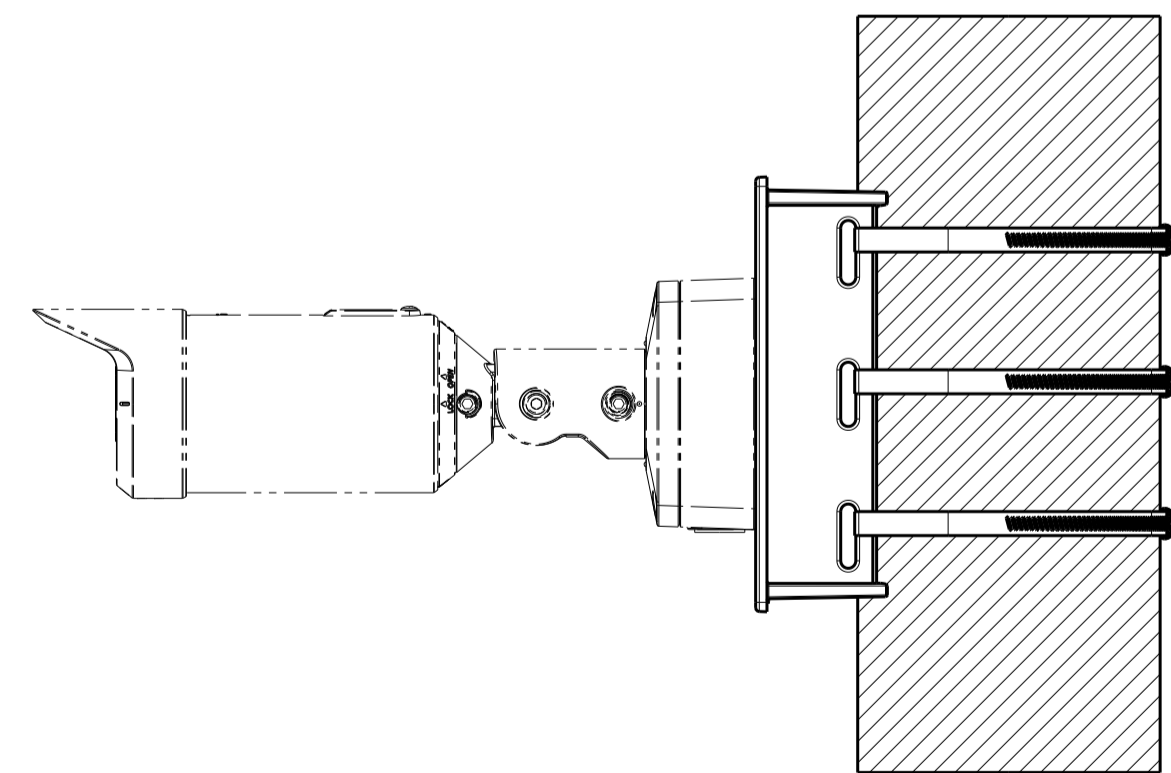

WV-QPL500WUX

	投影面積/Projected area
正面図/Front-view	0.032 (m2)
側面図/Side-view	0.030 (m2)
平面図/Top-view	0.018 (m2)

Fix with 4xM4 screws  
(with WV-U1532LAUX)  
S=1:4

	投影面積/Projected area
正面図/Front-view	0.032 (m2)
側面図/Side-view	0.035 (m2)
平面図/Top-view	0.023 (m2)

Fix with 4xM4 screws  
(with WV-U1532LAUX and WV-QJB500WUX)  
S=1:4

	投影面積/Projected area
正面図/Front-view	0.032 (m2)
側面図/Side-view	0.046 (m2)
平面図/Top-view	0.034 (m2)

Fix with 4xM4 screws  
(with WV-S1536LUX)  
S=1:4

**APPLICABLE INSTALLATION SCOPE**  
S=1:2

**INSTALLATION STATUS**  
S=1:2

WV-QPL500WUX