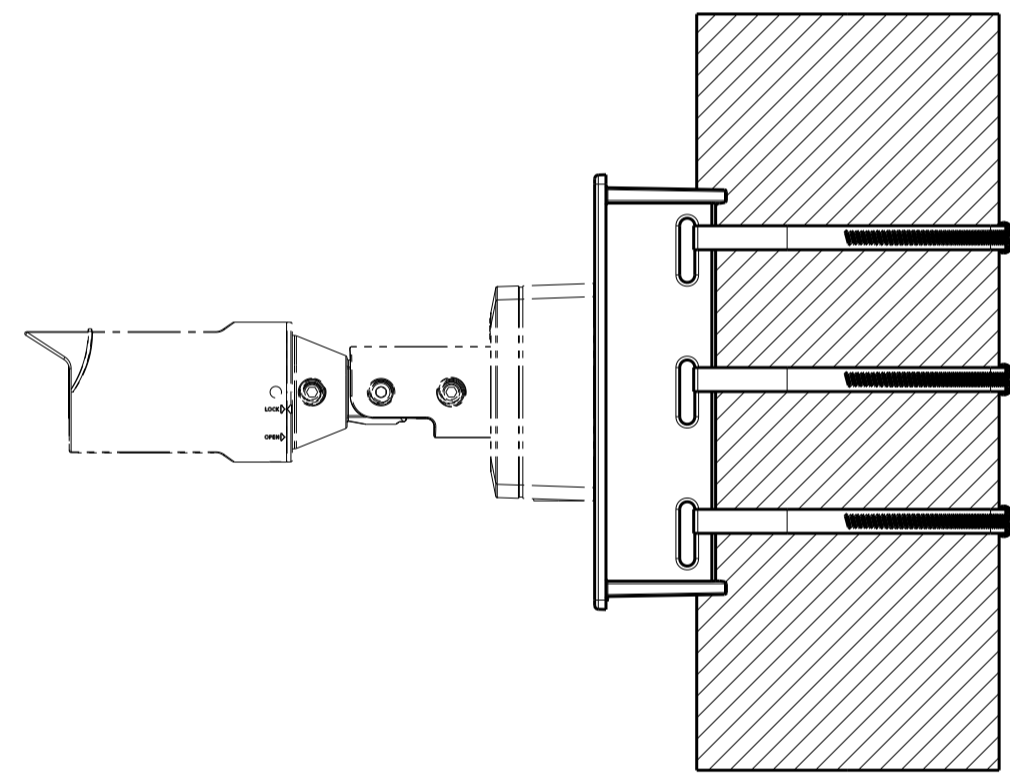

WV-QPL500WUX

	投影面積/Projected area
正面図/Front-view	0.032 (m2)
側面図/Side-view	0.030 (m2)
平面図/Top-view	0.018 (m2)

Fix with 4xM4 screws  
(with WV-U1532LAUX)  
S=1:4

	投影面積/Projected area
正面図/Front-view	0.032 (m2)
側面図/Side-view	0.035 (m2)
平面図/Top-view	0.023 (m2)

Fix with 4xM4 screws  
(with WV-U1532LAUX and WV-QJB500WUX)  
S=1:4

	投影面積/Projected area
正面図/Front-view	0.032 (m2)
側面図/Side-view	0.046 (m2)
平面図/Top-view	0.034 (m2)

Fix with 4xM4 screws  
(with WV-S1536LUX)  
S=1:4

**APPLICABLE INSTALLATION SCOPE**  
S=1:2

**INSTALLATION STATUS**  
S=1:2

WV-QPL500WUX