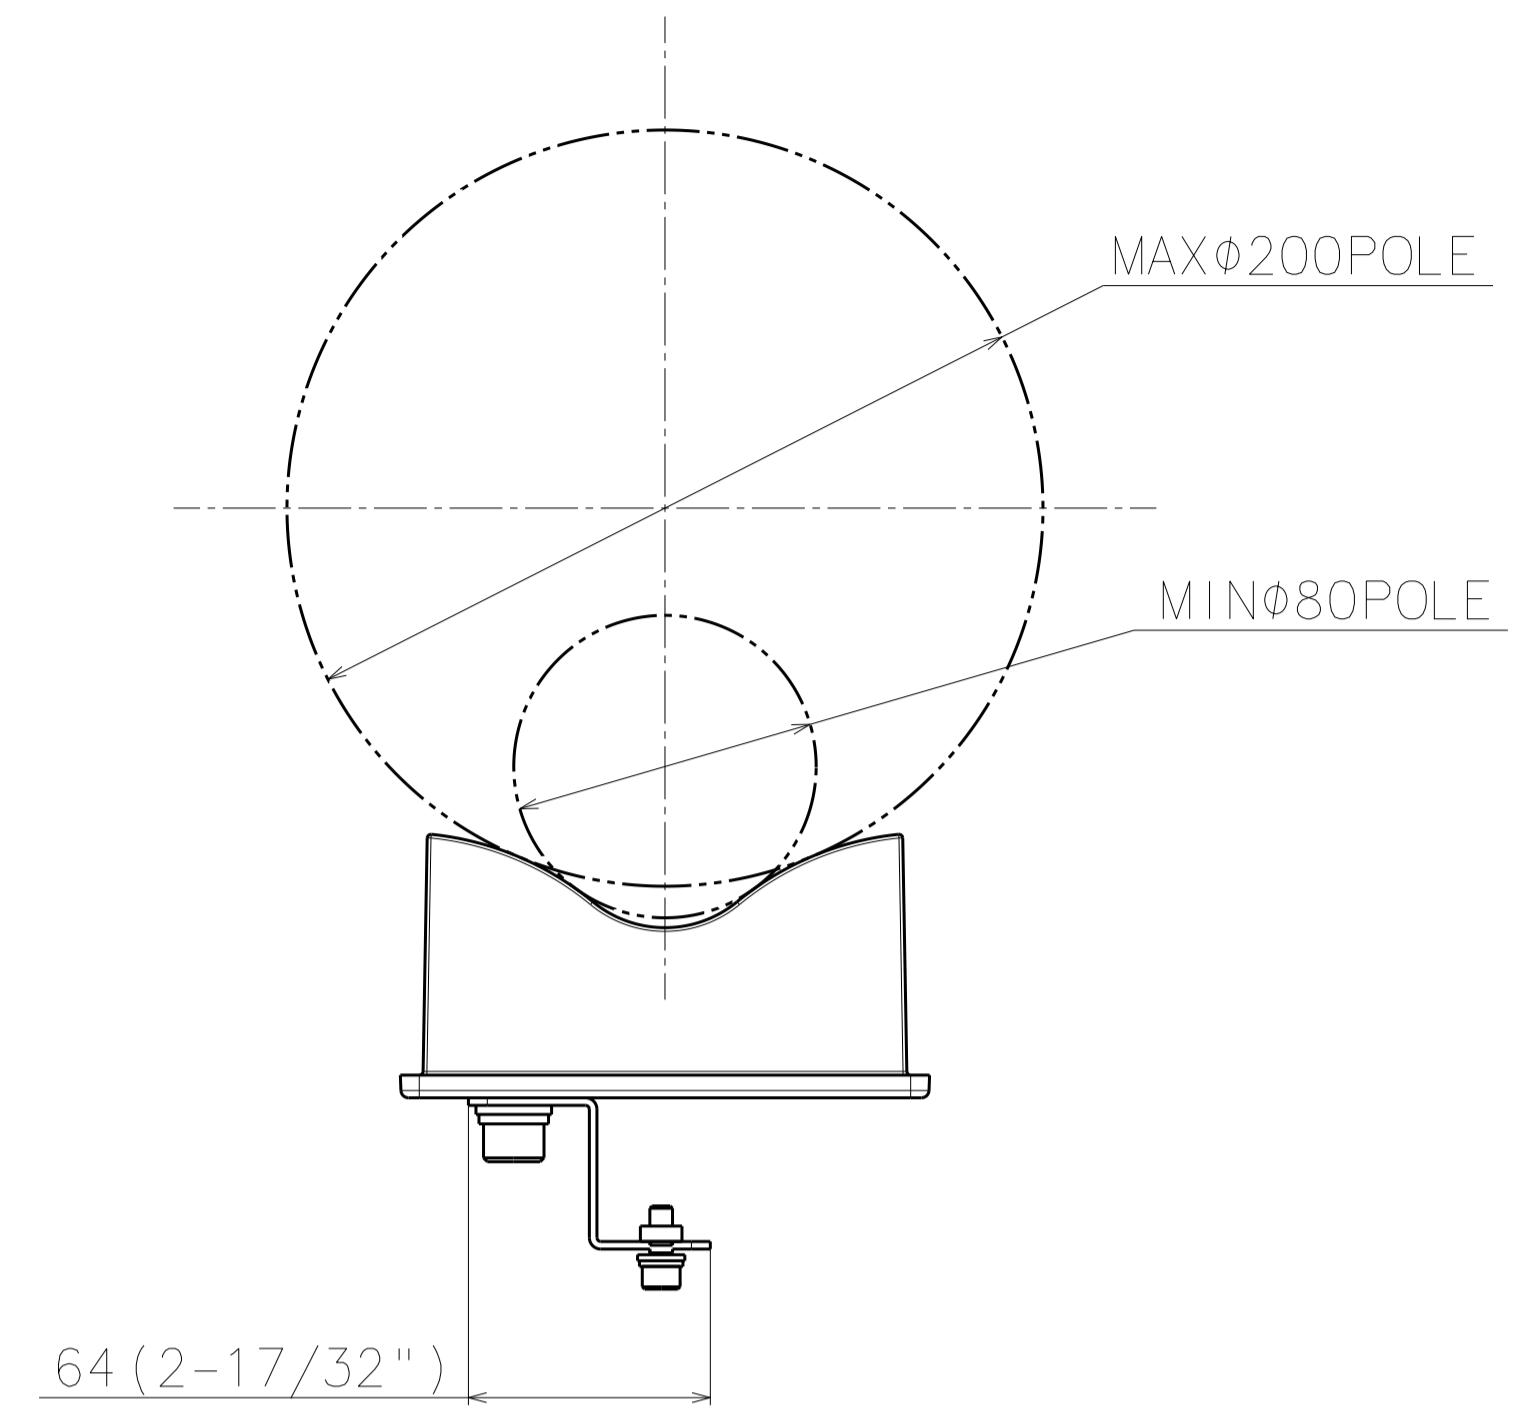

WV-QPL500WUX

	投影面積/Projected area
正面図/Front-view	0.032 (m2)
側面図/Side-view	0.030 (m2)
平面図/Top-view	0.018 (m2)

Fix with 4xM4 screws  
(with WV-U1532LAUX)  
S=1:4

	投影面積/Projected area
正面図/Front-view	0.032 (m2)
側面図/Side-view	0.035 (m2)
平面図/Top-view	0.023 (m2)

Fix with 4xM4 screws  
(with WV-U1532LAUX and WV-QJB500WUX)  
S=1:4

	投影面積/Projected area
正面図/Front-view	0.032 (m2)
側面図/Side-view	0.046 (m2)
平面図/Top-view	0.034 (m2)

Fix with 4xM4 screws  
(with WV-S1536LUX)  
S=1:4

**APPLICABLE INSTALLATION SCOPE**  
S=1:2

**INSTALLATION STATUS**  
S=1:2

WV-QPL500WUX