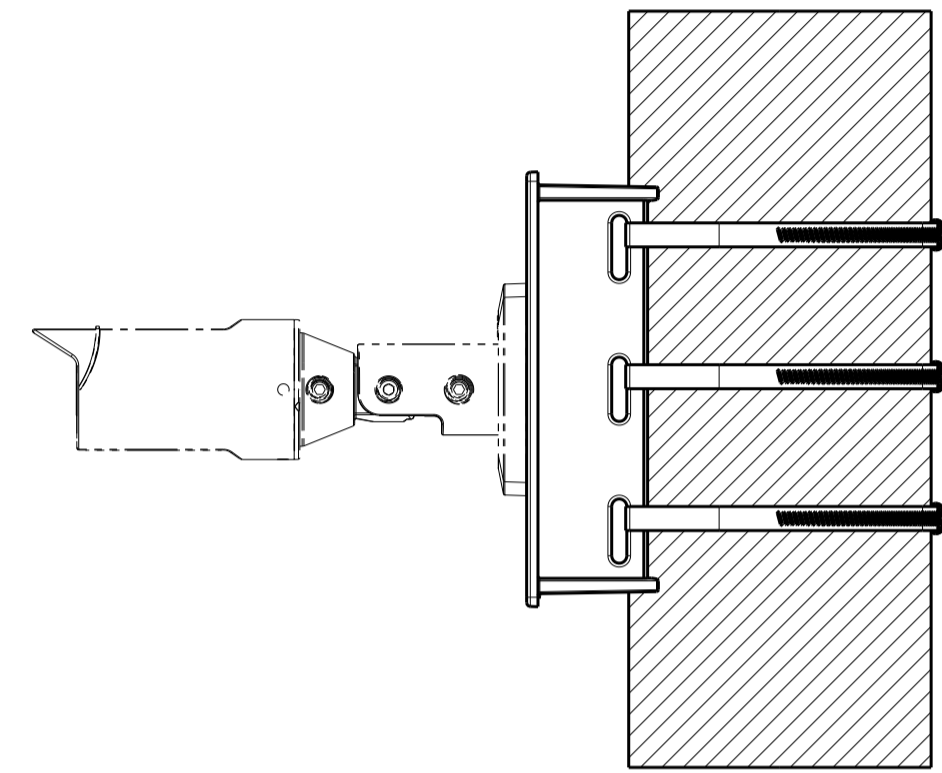

WV-QPL500WUX

	投影面積/Projected area
正面図/Front-view	0.032 (m2)
側面図/Side-view	0.030 (m2)
平面図/Top-view	0.018 (m2)

Fix with 4xM4 screws  
(with WV-U1532LAUX)  
S=1:4

	投影面積/Projected area
正面図/Front-view	0.032 (m2)
側面図/Side-view	0.035 (m2)
平面図/Top-view	0.023 (m2)

Fix with 4xM4 screws  
(with WV-U1532LAUX and WV-QJB500WUX)  
S=1:4

	投影面積/Projected area
正面図/Front-view	0.032 (m2)
側面図/Side-view	0.046 (m2)
平面図/Top-view	0.034 (m2)

Fix with 4xM4 screws  
(with WV-S1536LUX)  
S=1:4

**APPLICABLE INSTALLATION SCOPE**  
S=1:2

**INSTALLATION STATUS**  
S=1:2

WV-QPL500WUX