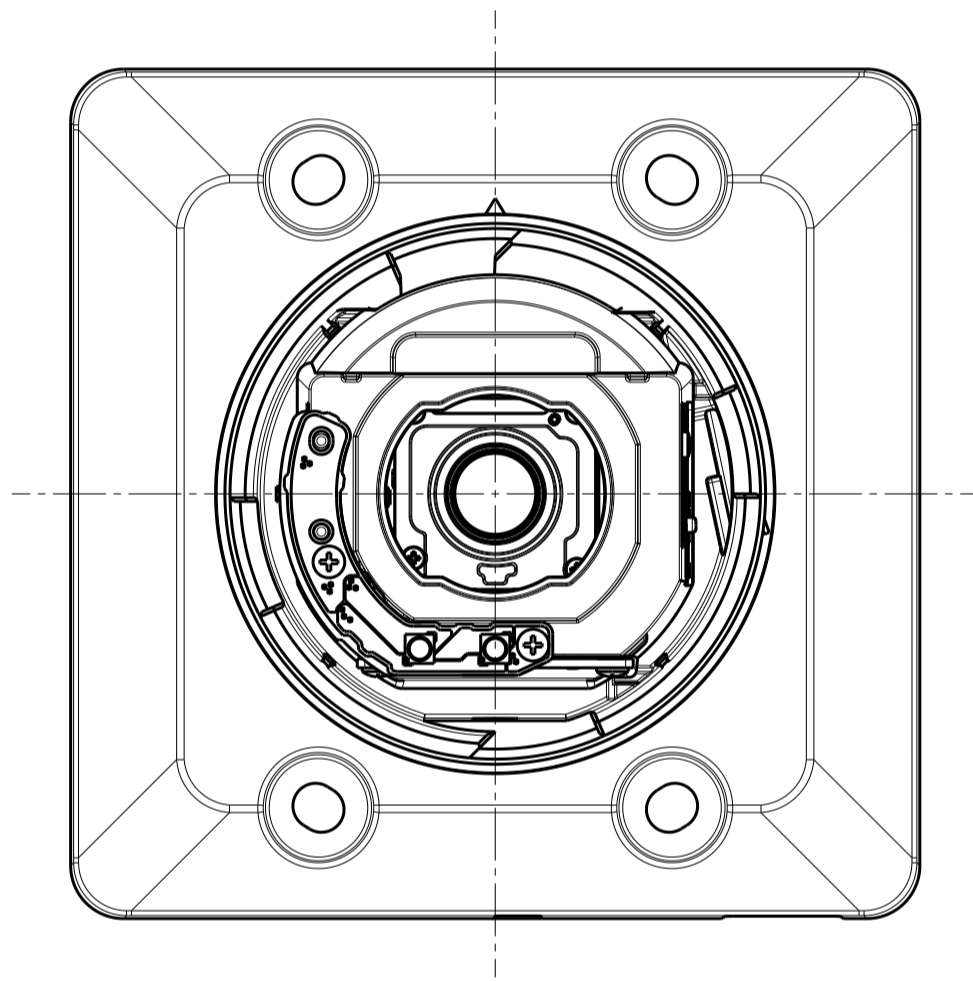

	投影面積/Projected area
正面図/Front view	0.014 (m2)
平面図/Top-view	0.017 (m2)

Mass : Approx. 860 g {1.90 lbs}

WV-U1532LAUX

Detail A (2:1)

Without Enclosure

カメラ取り付け位置  
Camera mounting position

Attach to WV-QJB500WUX

工事後の取付状態  
Mounted state after construction

	投影面積/Projected area
正面図/Front view	0.019 (m2)
平面図/Top-view	0.022 (m2)

工事後の取付状態  
Mounted state after construction

	投影面積/Projected area
正面図/Front view	0.019 (m2)
側面図/Side-view	0.012 (m2)