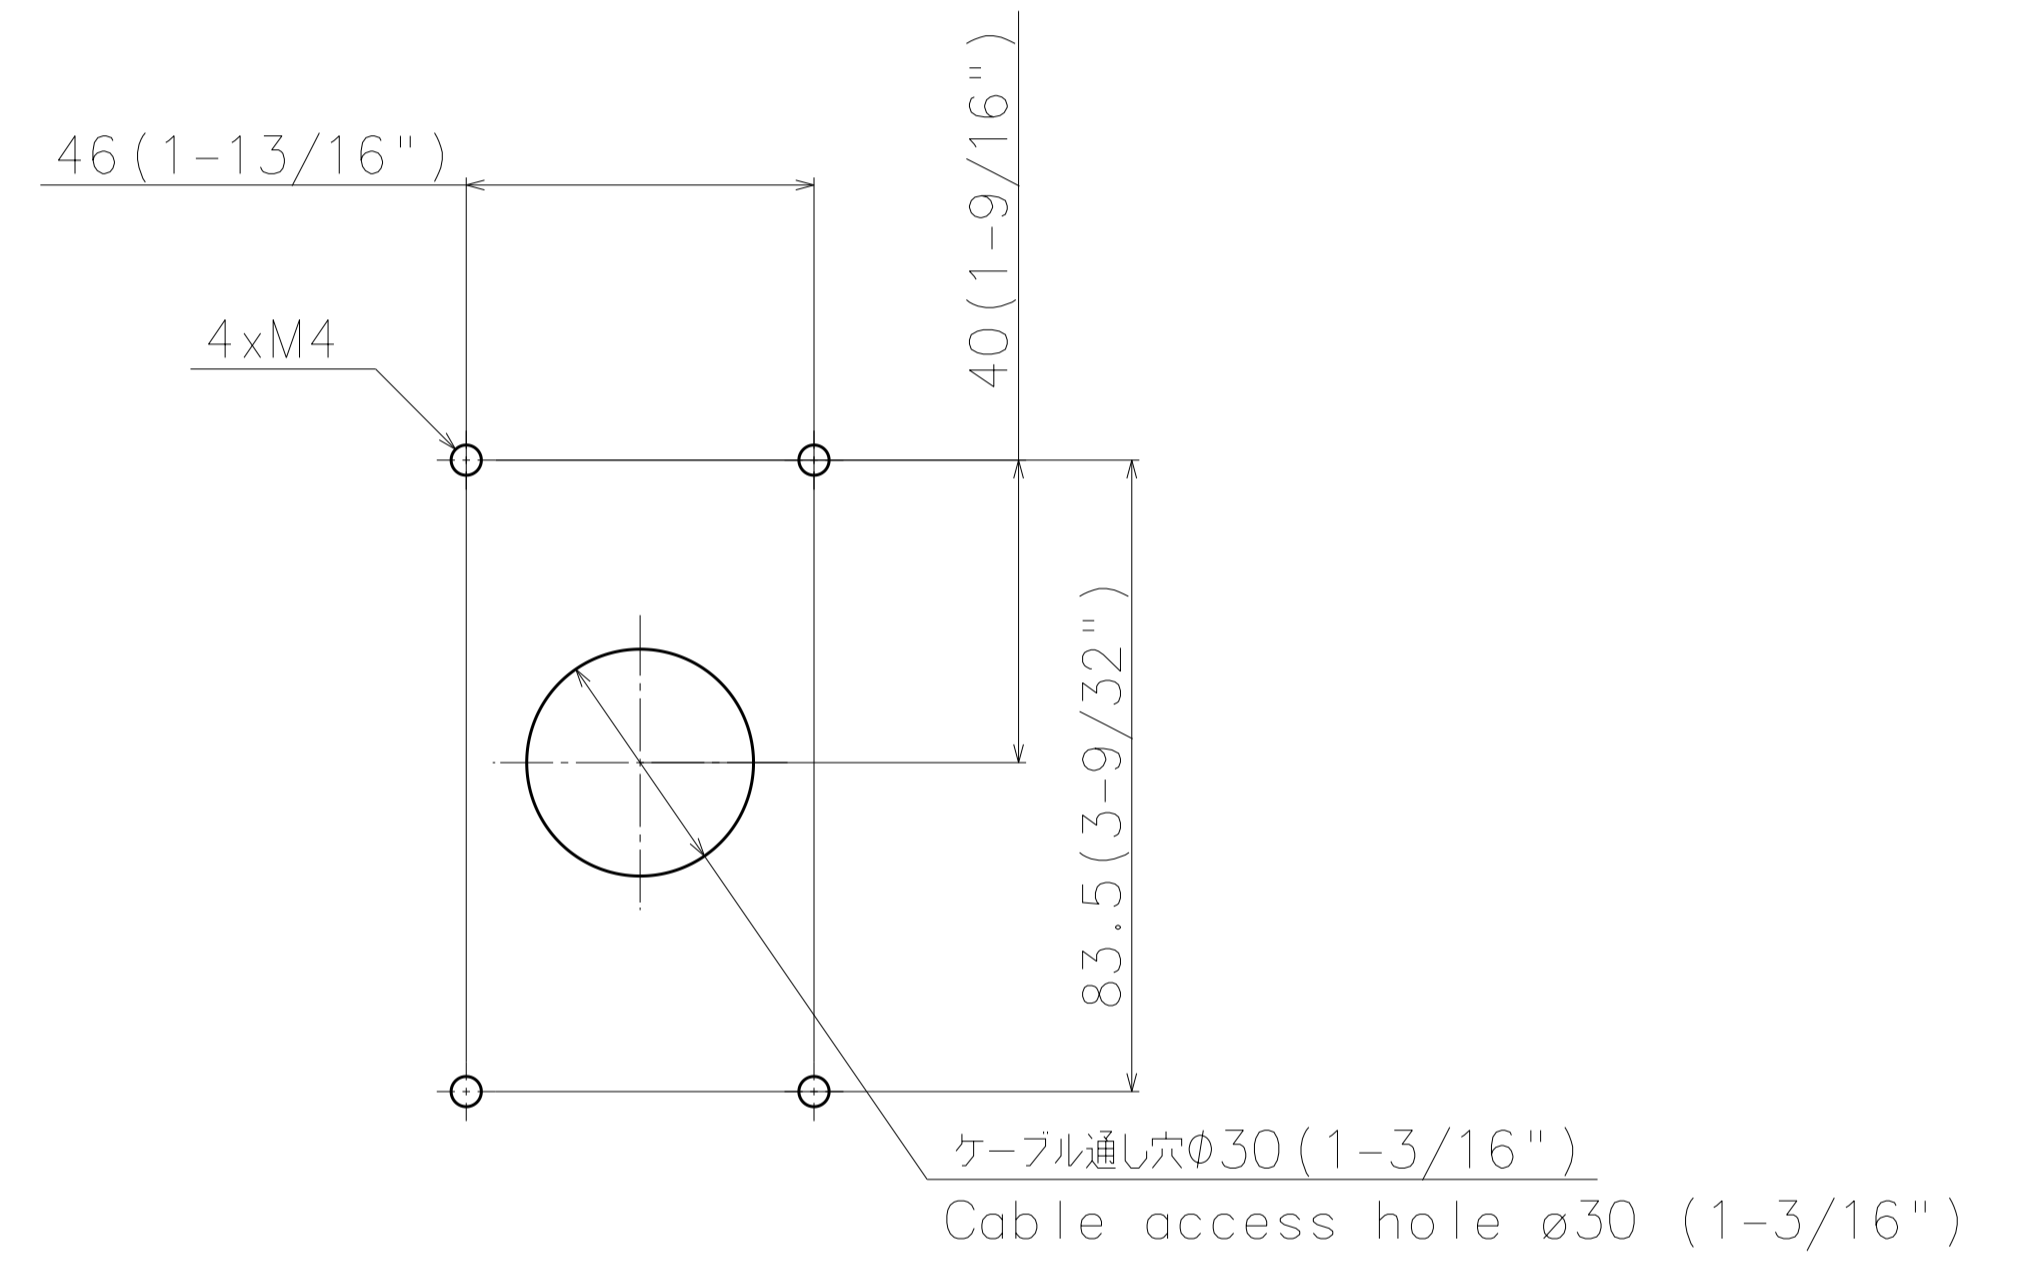

	投影面積/Projected area
正面図/Front view	0.014 (m2)
平面図/Top-view	0.017 (m2)

Mass : Approx. 860 g {1.90 lbs}

WV-U1532LAUX

Detail A (2:1)

Without Enclosure

カメラ取り付け位置  
Camera mounting position

Attach to WV-QJB500WUX

工事後の取付状態  
Mounted state after construction

	投影面積/Projected area
正面図/Front view	0.019 (m2)
平面図/Top-view	0.022 (m2)

工事後の取付状態  
Mounted state after construction

	投影面積/Projected area
正面図/Front view	0.019 (m2)
側面図/Side-view	0.012 (m2)