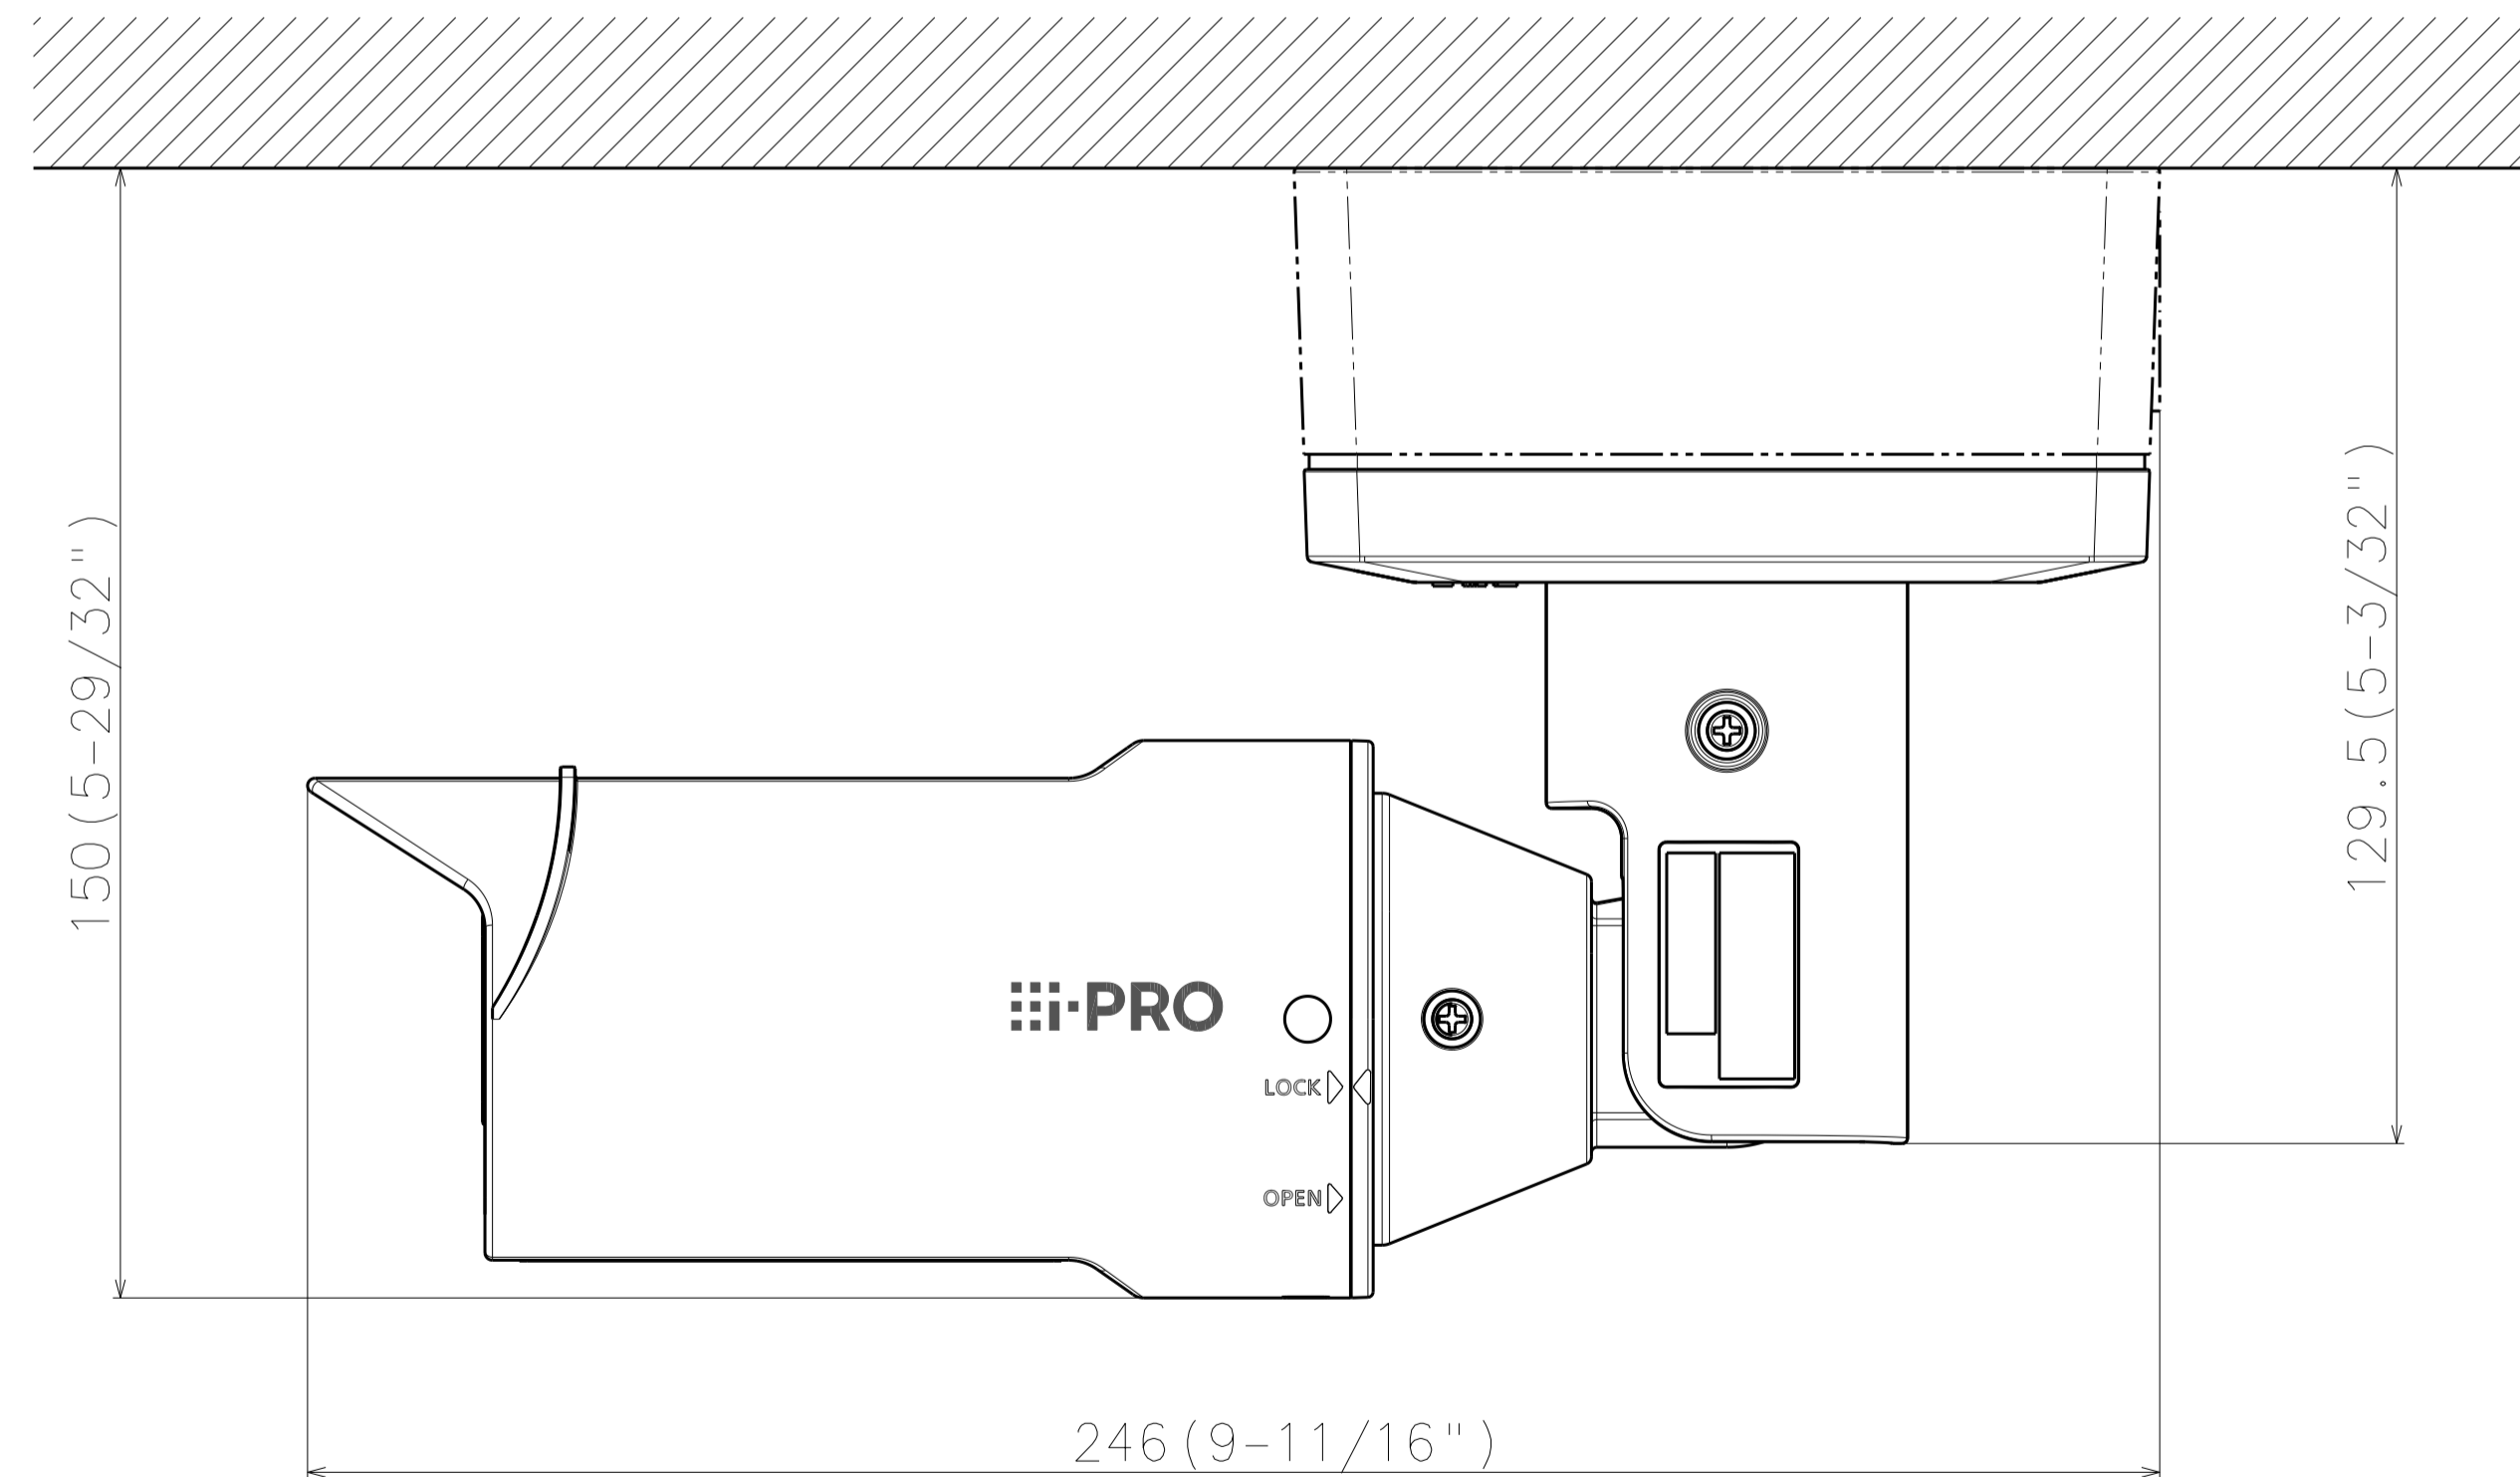

	投影面積/Projected area
正面図/Front view	0.014 (m2)
平面図/Top-view	0.017 (m2)

Mass : Approx. 860 g {1.90 lbs}

WV-U1532LAUX

Detail A (2:1)

Without Enclosure

カメラ取り付け位置  
Camera mounting position

Attach to WV-QJB500WUX

工事後の取付状態  
Mounted state after construction

	投影面積/Projected area
正面図/Front view	0.019 (m2)
平面図/Top-view	0.022 (m2)

工事後の取付状態  
Mounted state after construction

	投影面積/Projected area
正面図/Front view	0.019 (m2)
側面図/Side-view	0.012 (m2)