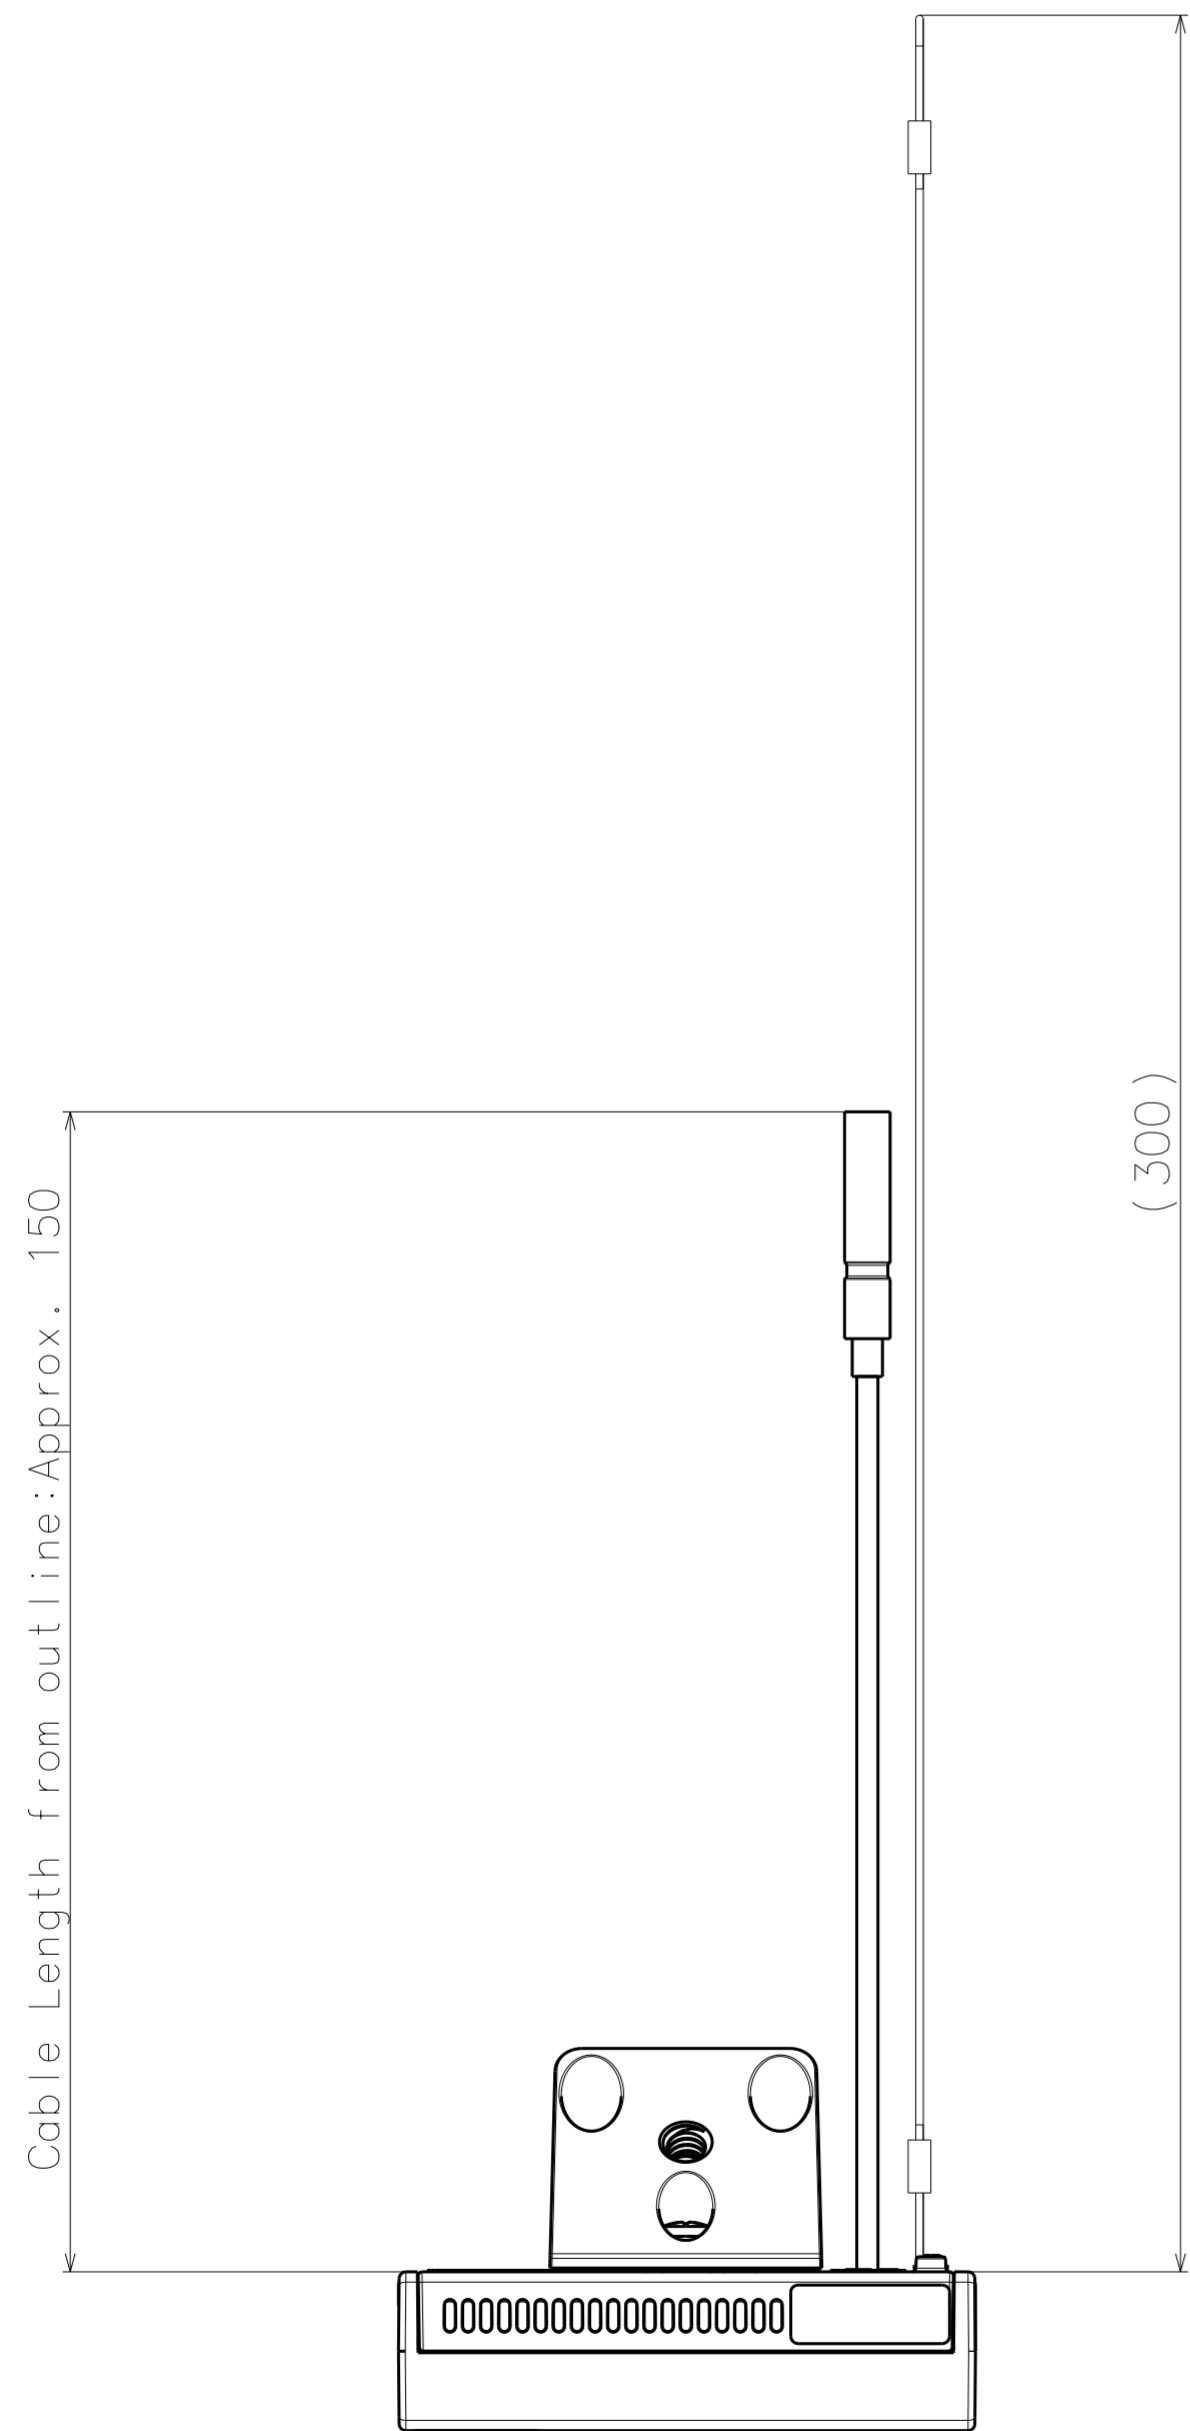

1/4-20UNC  
(Depth 5.5 mm (7/32 inches))

View A

Mass : Approx. 130.5 g {0.29 lbs}

WV-S7130WUX

Without Mount base

Mass : Approx. 102.5 g {0.23 lbs} (Without Mount base)

WV-S7130WUX

Inside of side cover  
(S=2:1)

Attach to WV-Q180UX

WV-S7130WUX

With Protection cover

Attach to WV-Q180UX

Mass : Approx. 138.5 g {0.31 lbs}  
 Approx. 110.5 g {0.24 lbs} (Without Mount base)

WV-S7130WUX