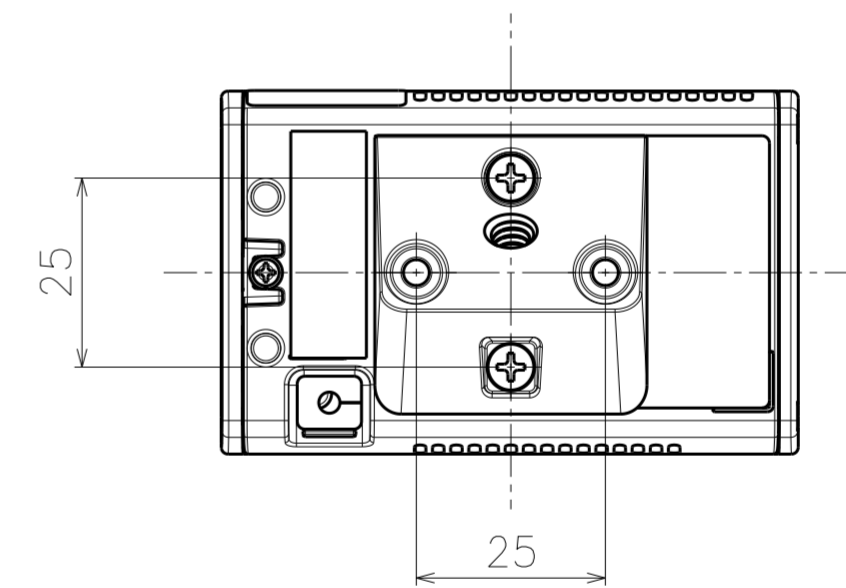

1/4-20UNC  
(Depth 5.5 mm (7/32 inches))

View A

Mass : Approx. 130.5 g {0.29 lbs}

WV-S7130WUX

Without Mount base

Mass : Approx. 102.5 g {0.23 lbs} (Without Mount base)

WV-S7130WUX

Inside of side cover  
(S=2:1)

Attach to WV-Q180UX

WV-S7130WUX

With Protection cover

Attach to WV-Q180UX

Mass : Approx. 138.5 g {0.31 lbs}  
 Approx. 110.5 g {0.24 lbs} (Without Mount base)

WV-S7130WUX