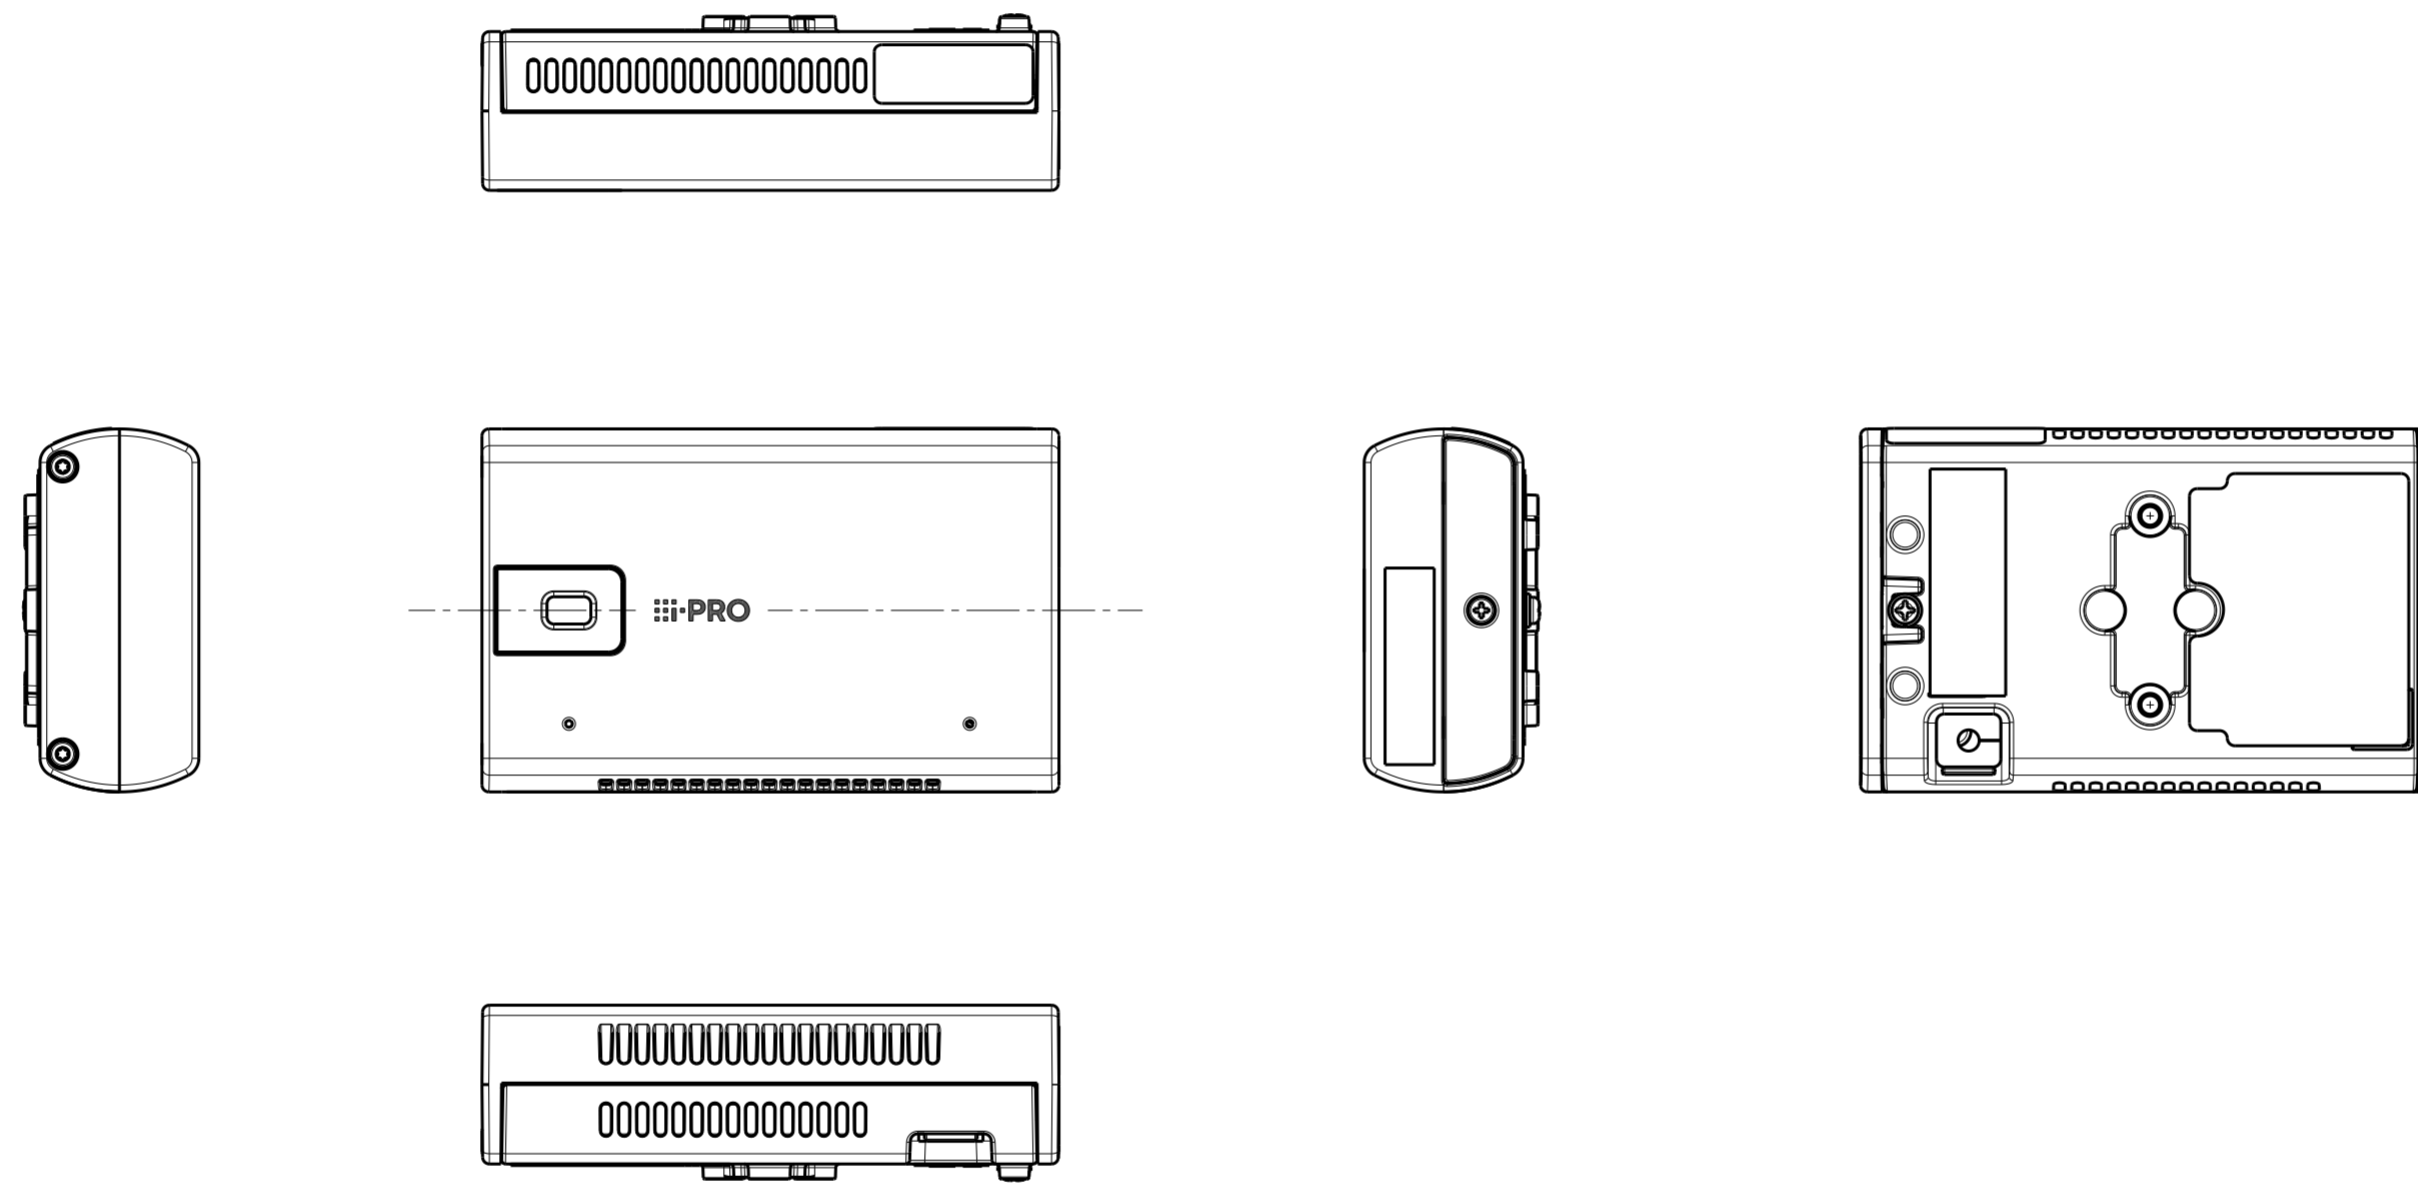

1/4-20UNC  
(Depth 5.5 mm (7/32 inches))

View A

Mass : Approx. 130.5 g {0.29 lbs}

WV-S7130WUX

Without Mount base

Mass : Approx. 102.5 g {0.23 lbs} (Without Mount base)

WV-S7130WUX

Inside of side cover  
(S=2:1)

Attach to WV-Q180UX

WV-S7130WUX

With Protection cover

Attach to WV-Q180UX

Mass : Approx. 138.5 g {0.31 lbs}  
 Approx. 110.5 g {0.24 lbs} (Without Mount base)

WV-S7130WUX