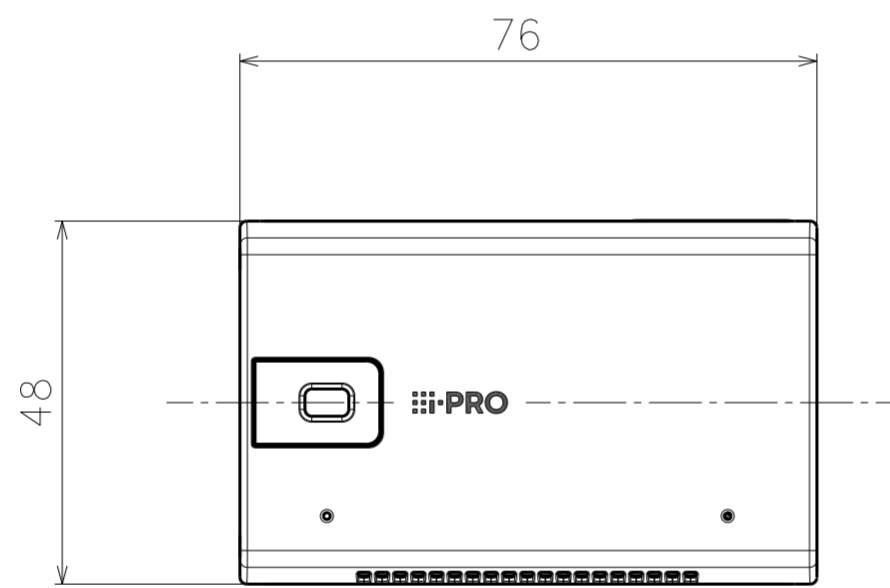

1/4-20UNC  
(Depth 5.5 mm (7/32 inches))

View A

Mass : Approx. 130.5 g {0.29 lbs}

WV-S7130WUX

Without Mount base

Mass : Approx. 102.5 g {0.23 lbs} (Without Mount base)

WV-S7130WUX

Inside of side cover  
(S=2:1)

Attach to WV-Q180UX

WV-S7130WUX

With Protection cover

Attach to WV-Q180UX

Mass : Approx. 138.5 g {0.31 lbs}  
 Approx. 110.5 g {0.24 lbs} (Without Mount base)

WV-S7130WUX