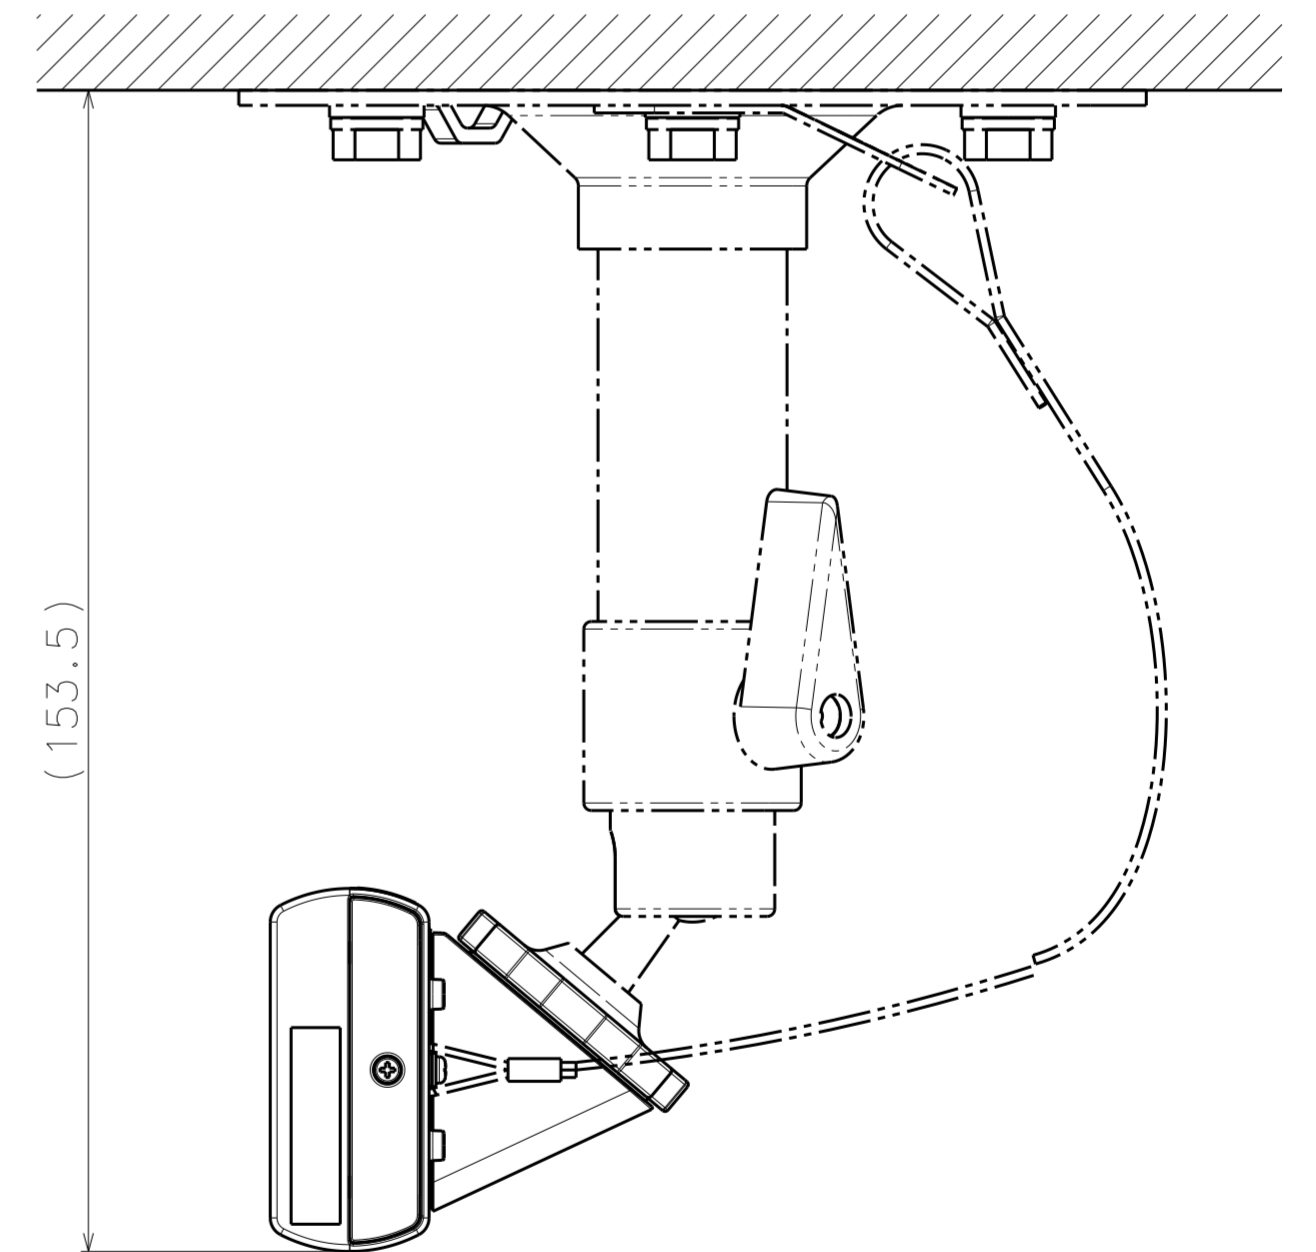

1/4-20UNC  
(Depth 5.5 mm (7/32 inches))

View A

Mass : Approx. 130.5 g {0.29 lbs}

WV-S7130WUX

Without Mount base

Mass : Approx. 102.5 g {0.23 lbs} (Without Mount base)

WV-S7130WUX

Inside of side cover  
(S=2:1)

Attach to WV-Q180UX

WV-S7130WUX

With Protection cover

Attach to WV-Q180UX

Mass : Approx. 138.5 g {0.31 lbs}  
 Approx. 110.5 g {0.24 lbs} (Without Mount base)

WV-S7130WUX