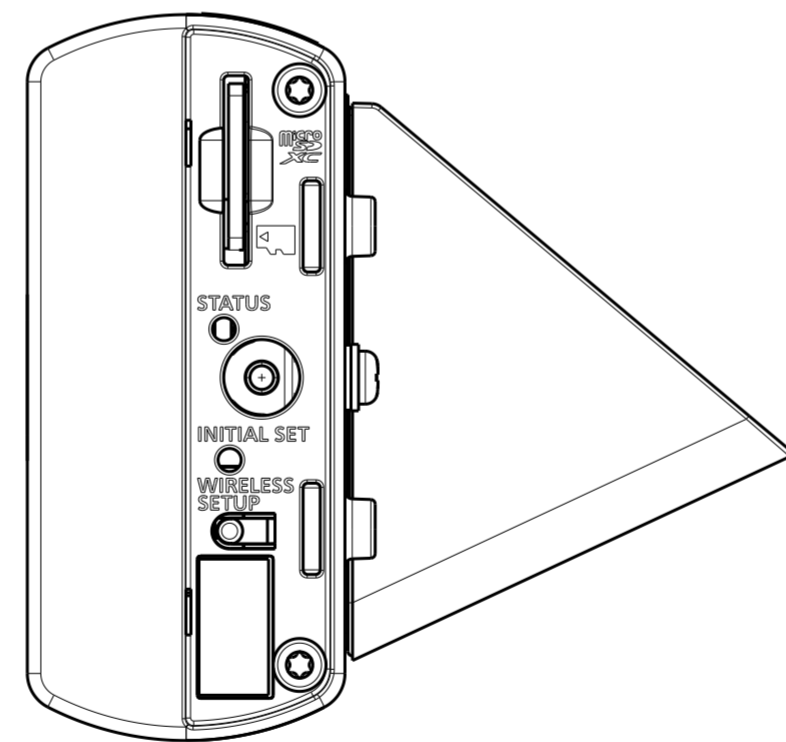

1/4-20UNC  
(Depth 5.5 mm (7/32 inches))

View A

Mass : Approx. 130.5 g {0.29 lbs}

WV-S7130WUX

Without Mount base

Mass : Approx. 102.5 g {0.23 lbs} (Without Mount base)

WV-S7130WUX

Inside of side cover  
(S=2:1)

Attach to WV-Q180UX

WV-S7130WUX

With Protection cover

Attach to WV-Q180UX

Mass : Approx. 138.5 g {0.31 lbs}  
 Approx. 110.5 g {0.24 lbs} (Without Mount base)

WV-S7130WUX