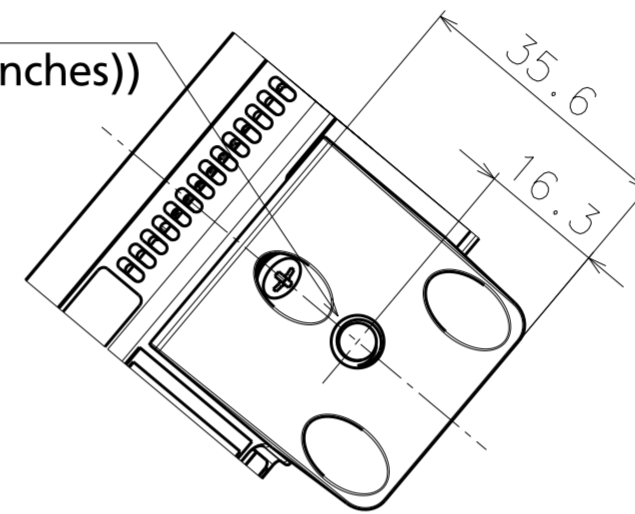

1/4-20UNC  
(Depth 5.5 mm (7/32 inches))

View A

Mass : Approx. 130.5 g {0.29 lbs}

WV-S7130WUX

Without Mount base

Mass : Approx. 102.5 g {0.23 lbs} (Without Mount base)

WV-S7130WUX

Inside of side cover  
(S=2:1)

Attach to WV-Q180UX

WV-S7130WUX

With Protection cover

Attach to WV-Q180UX

Mass : Approx. 138.5 g {0.31 lbs}  
 Approx. 110.5 g {0.24 lbs} (Without Mount base)

WV-S7130WUX