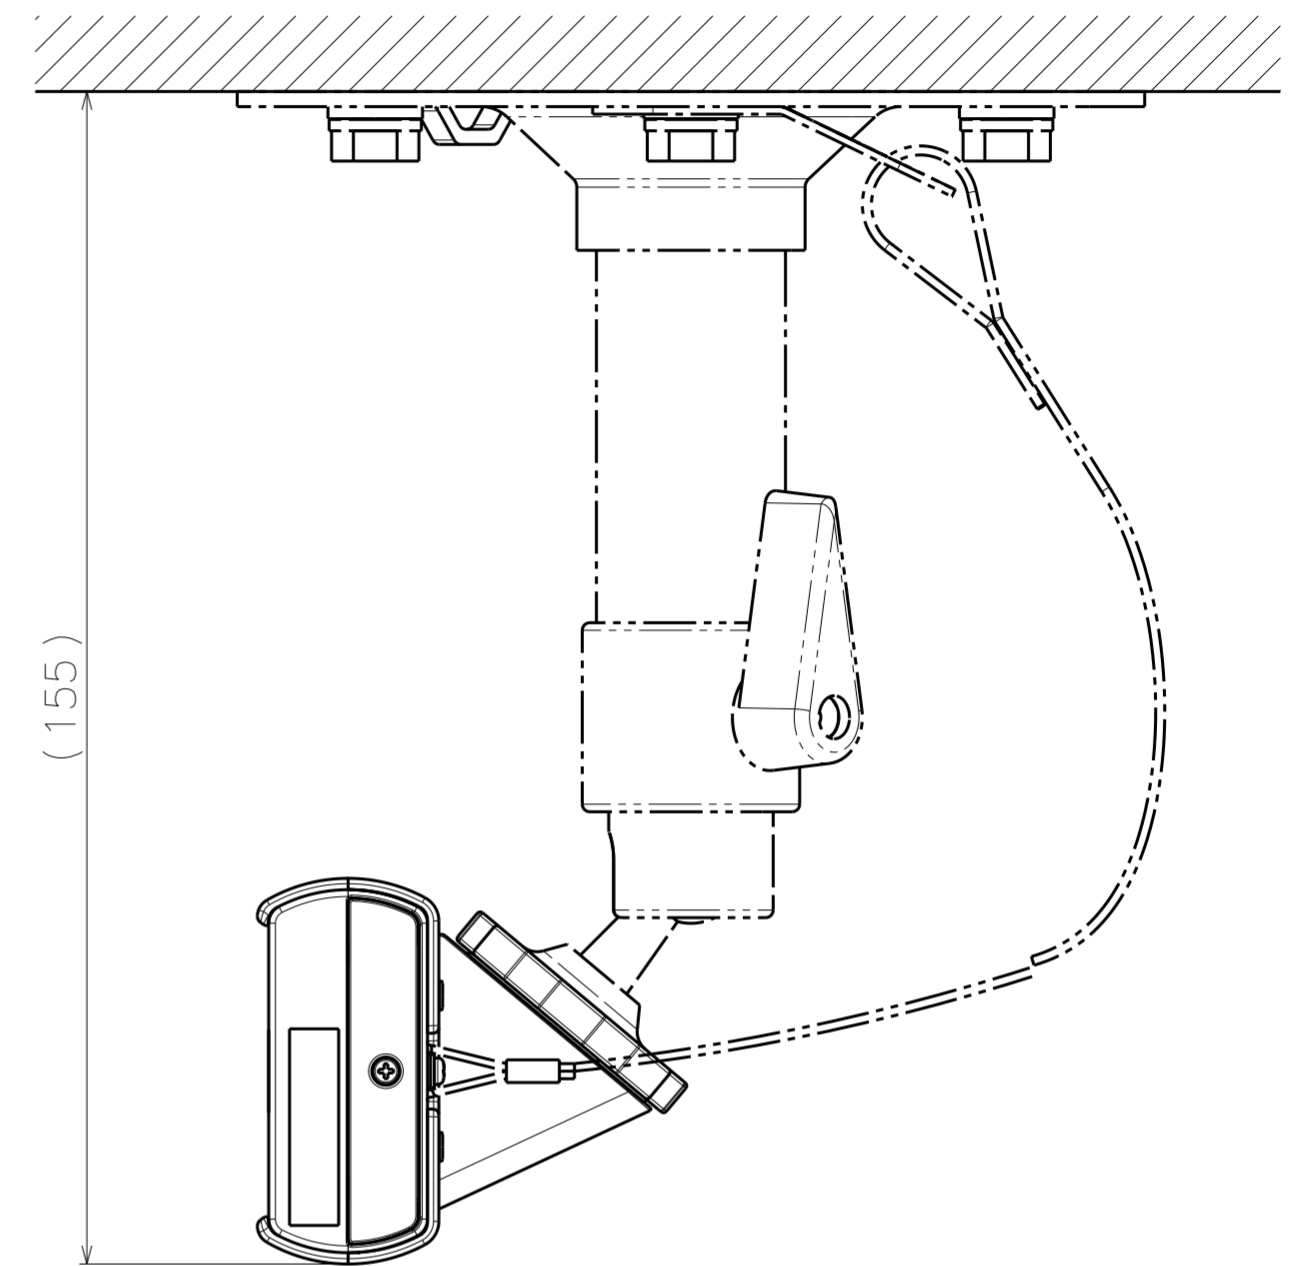

1/4-20UNC  
(Depth 5.5 mm (7/32 inches))

View A

Mass : Approx. 130.5 g {0.29 lbs}

WV-S7130WUX

Without Mount base

Mass : Approx. 102.5 g {0.23 lbs} (Without Mount base)

WV-S7130WUX

Inside of side cover  
(S=2:1)

Attach to WV-Q180UX

WV-S7130WUX

With Protection cover

Attach to WV-Q180UX

Mass : Approx. 138.5 g {0.31 lbs}  
 Approx. 110.5 g {0.24 lbs} (Without Mount base)

WV-S7130WUX