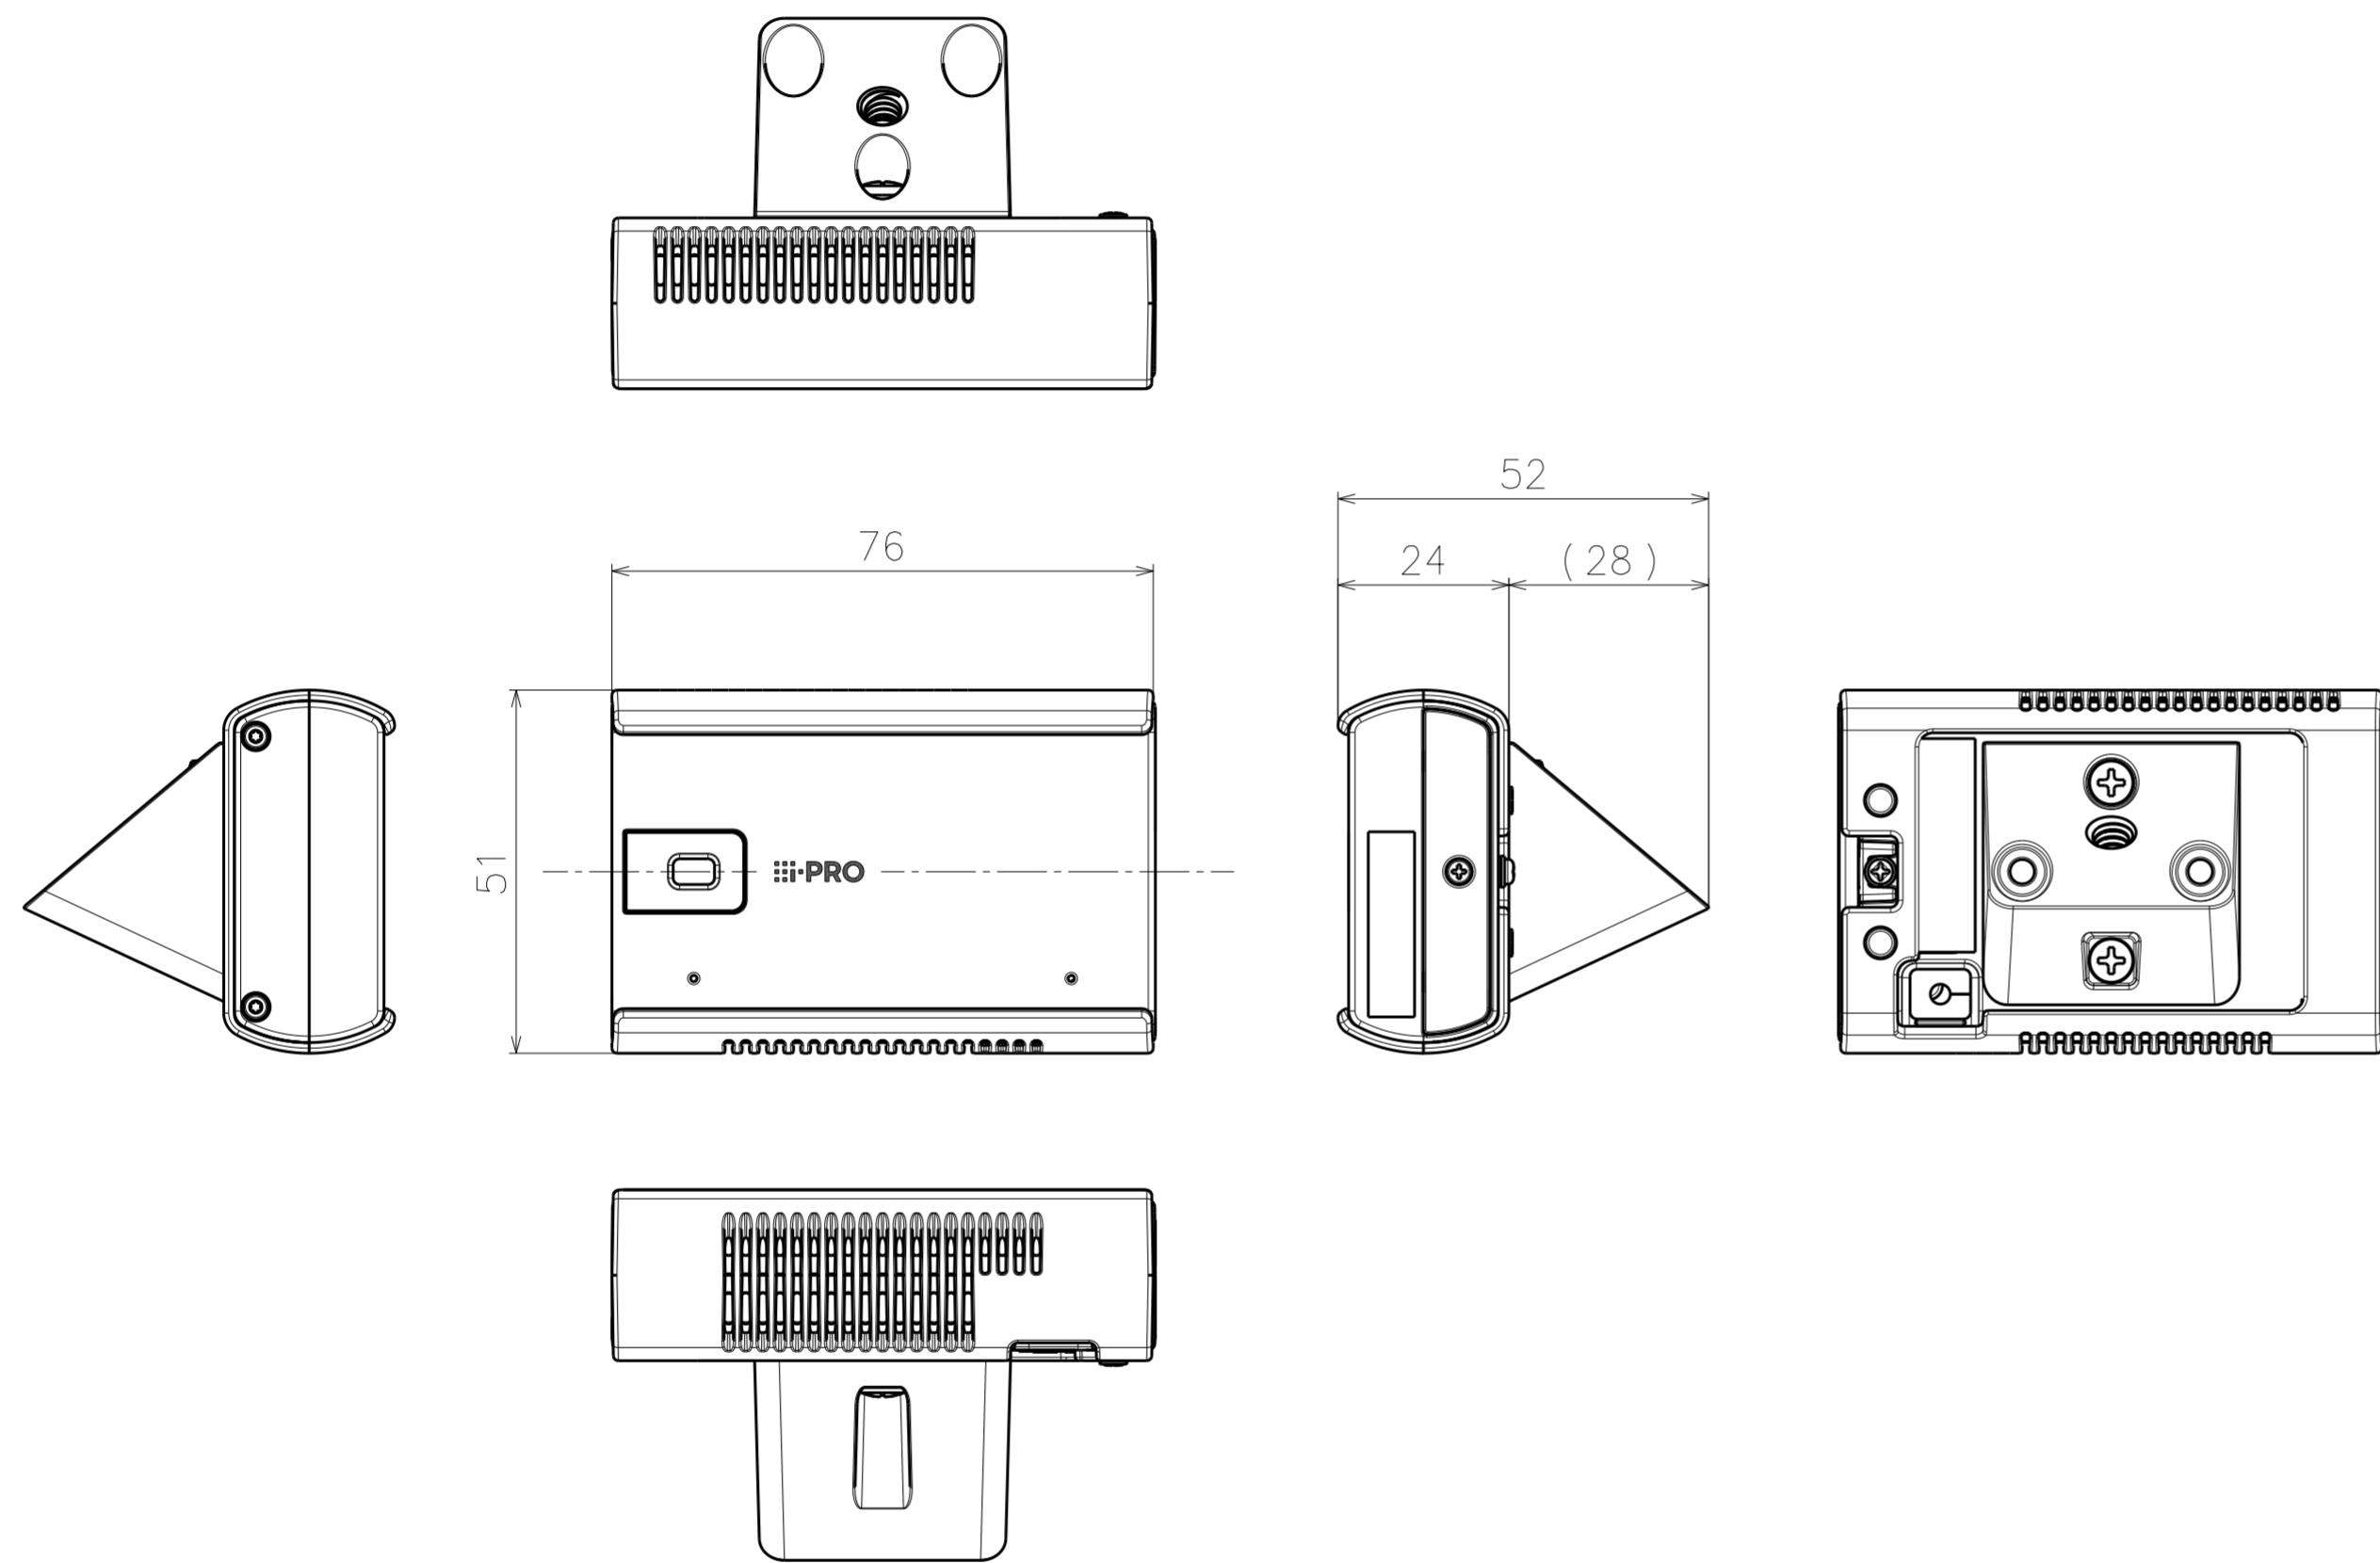

1/4-20UNC  
(Depth 5.5 mm (7/32 inches))

View A

Mass : Approx. 130.5 g {0.29 lbs}

WV-S7130WUX

Without Mount base

Mass : Approx. 102.5 g {0.23 lbs} (Without Mount base)

WV-S7130WUX

Inside of side cover  
(S=2:1)

Attach to WV-Q180UX

WV-S7130WUX

With Protection cover

Attach to WV-Q180UX

Mass : Approx. 138.5 g {0.31 lbs}  
 Approx. 110.5 g {0.24 lbs} (Without Mount base)

WV-S7130WUX