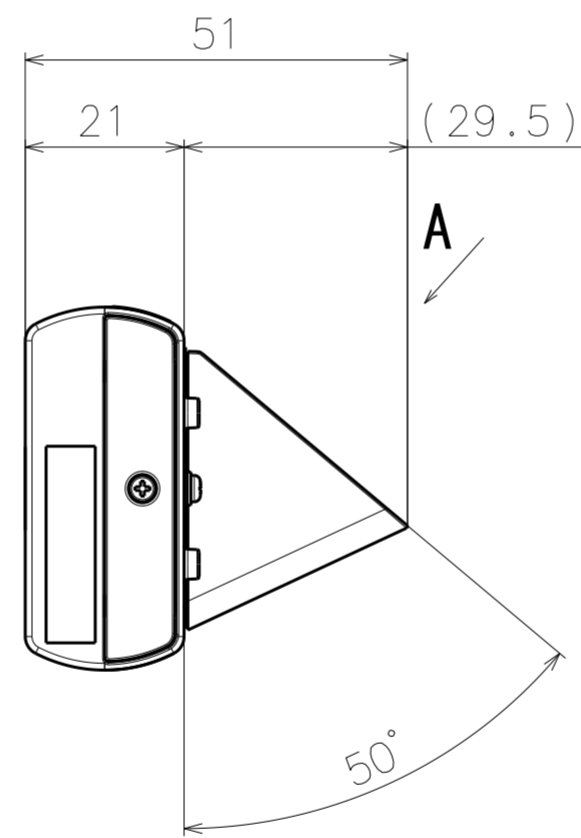

1/4-20UNC  
(Depth 5.5 mm (7/32 inches))

View A

Mass : Approx. 130.5 g {0.29 lbs}

WV-S7130WUX

Without Mount base

Mass : Approx. 102.5 g {0.23 lbs} (Without Mount base)

WV-S7130WUX

Inside of side cover  
(S=2:1)

Attach to WV-Q180UX

WV-S7130WUX

With Protection cover

Attach to WV-Q180UX

Mass : Approx. 138.5 g {0.31 lbs}  
 Approx. 110.5 g {0.24 lbs} (Without Mount base)

WV-S7130WUX