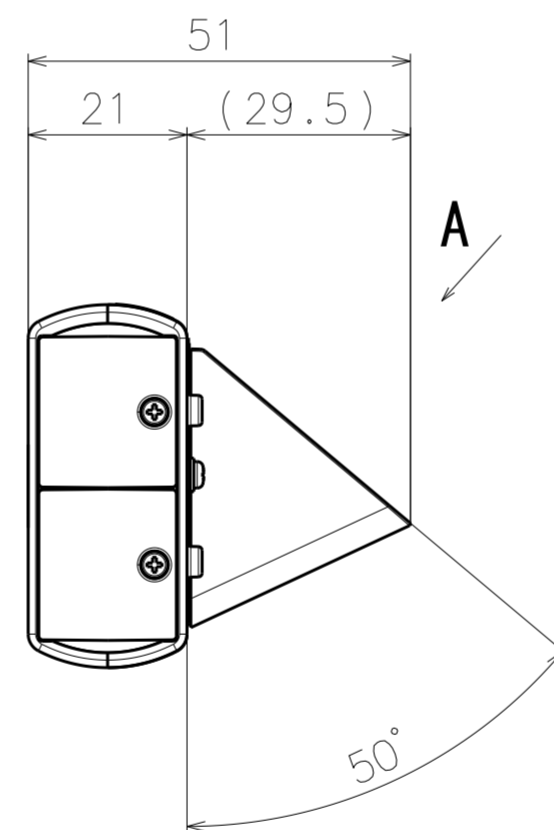

1/4-20UNC
(Depth 5.5 mm (7/32 inches))

View A

Mass : Approx. 185 g {0.41 lbs}

WV-S7130UX

Without Mount base

Mass : Approx. 157 g {0.35 lbs} (Without Mount base)

WV-S7130UX

Inside of side cover
(S=2:1)

Attach to WV-Q180UX

WV-S7130UX

With Protection cover

Attach to WV-Q180UX

Mass : Approx. 197 g {0.43 lbs}
 Approx. 169 g {0.37 lbs} (Without Mount base)

WV-S7130UX