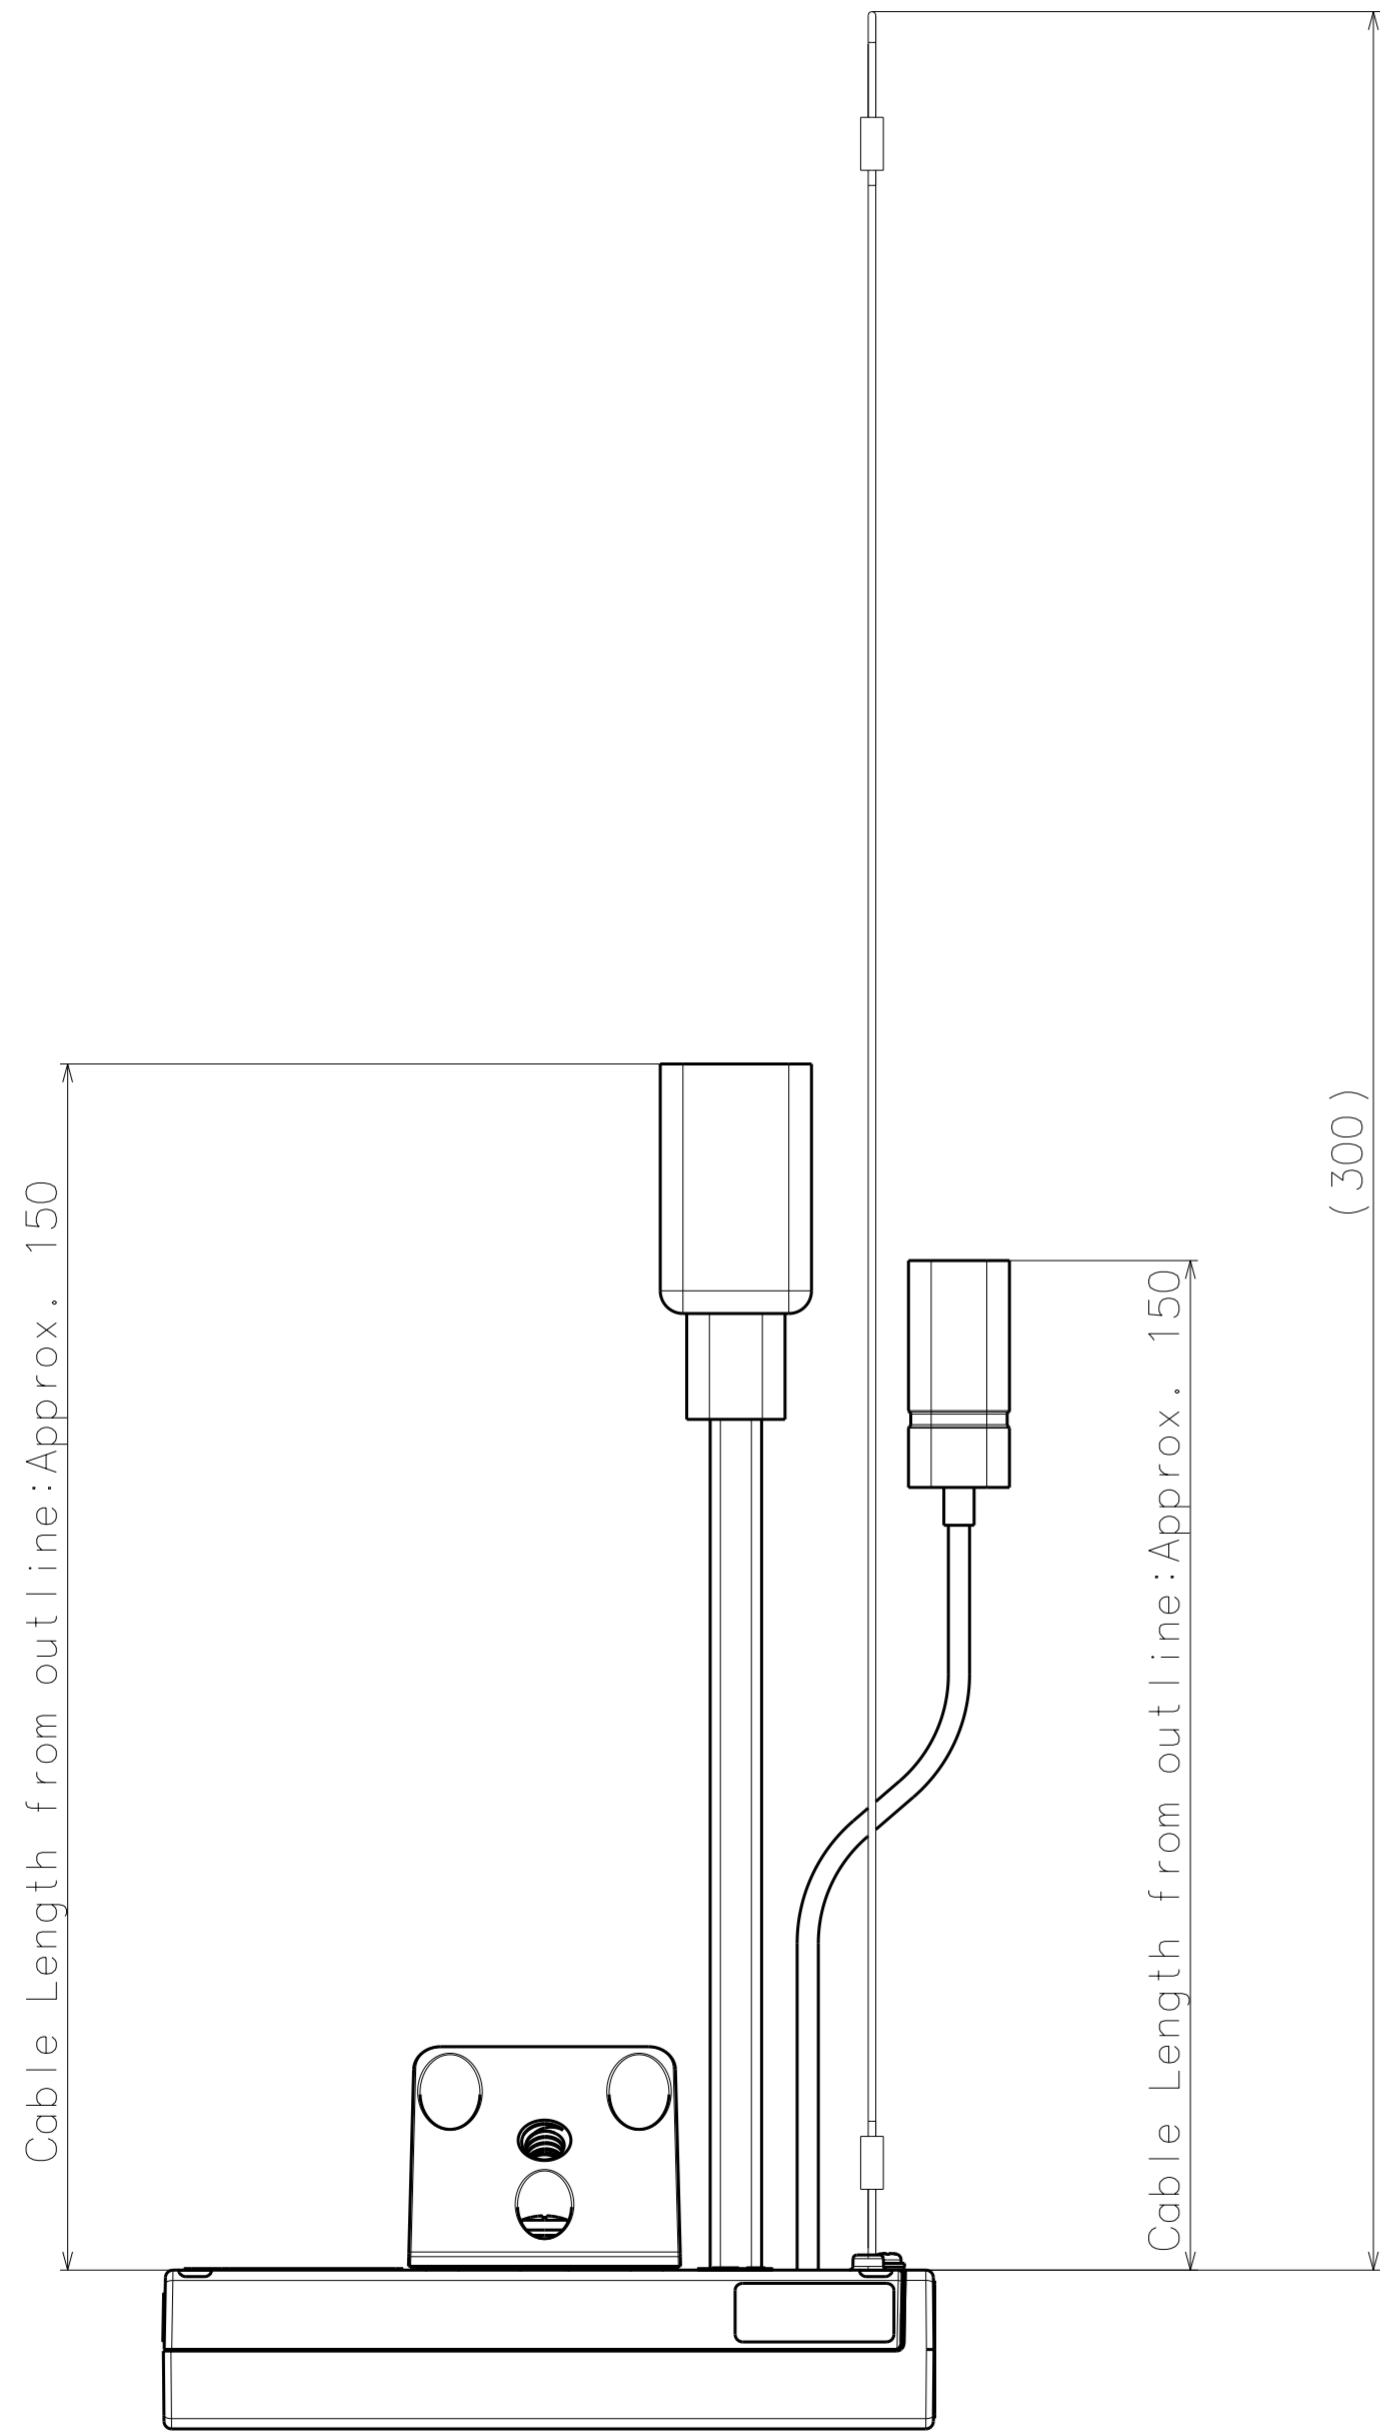

1/4-20UNC
(Depth 5.5 mm (7/32 inches))

View A

Mass : Approx. 185 g {0.41 lbs}

WV-S7130UX

Without Mount base

Mass : Approx. 157 g {0.35 lbs} (Without Mount base)

WV-S7130UX

Inside of side cover
(S=2:1)

Attach to WV-Q180UX

WV-S7130UX

With Protection cover

Attach to WV-Q180UX

Mass : Approx. 197 g {0.43 lbs}
 Approx. 169 g {0.37 lbs} (Without Mount base)

WV-S7130UX