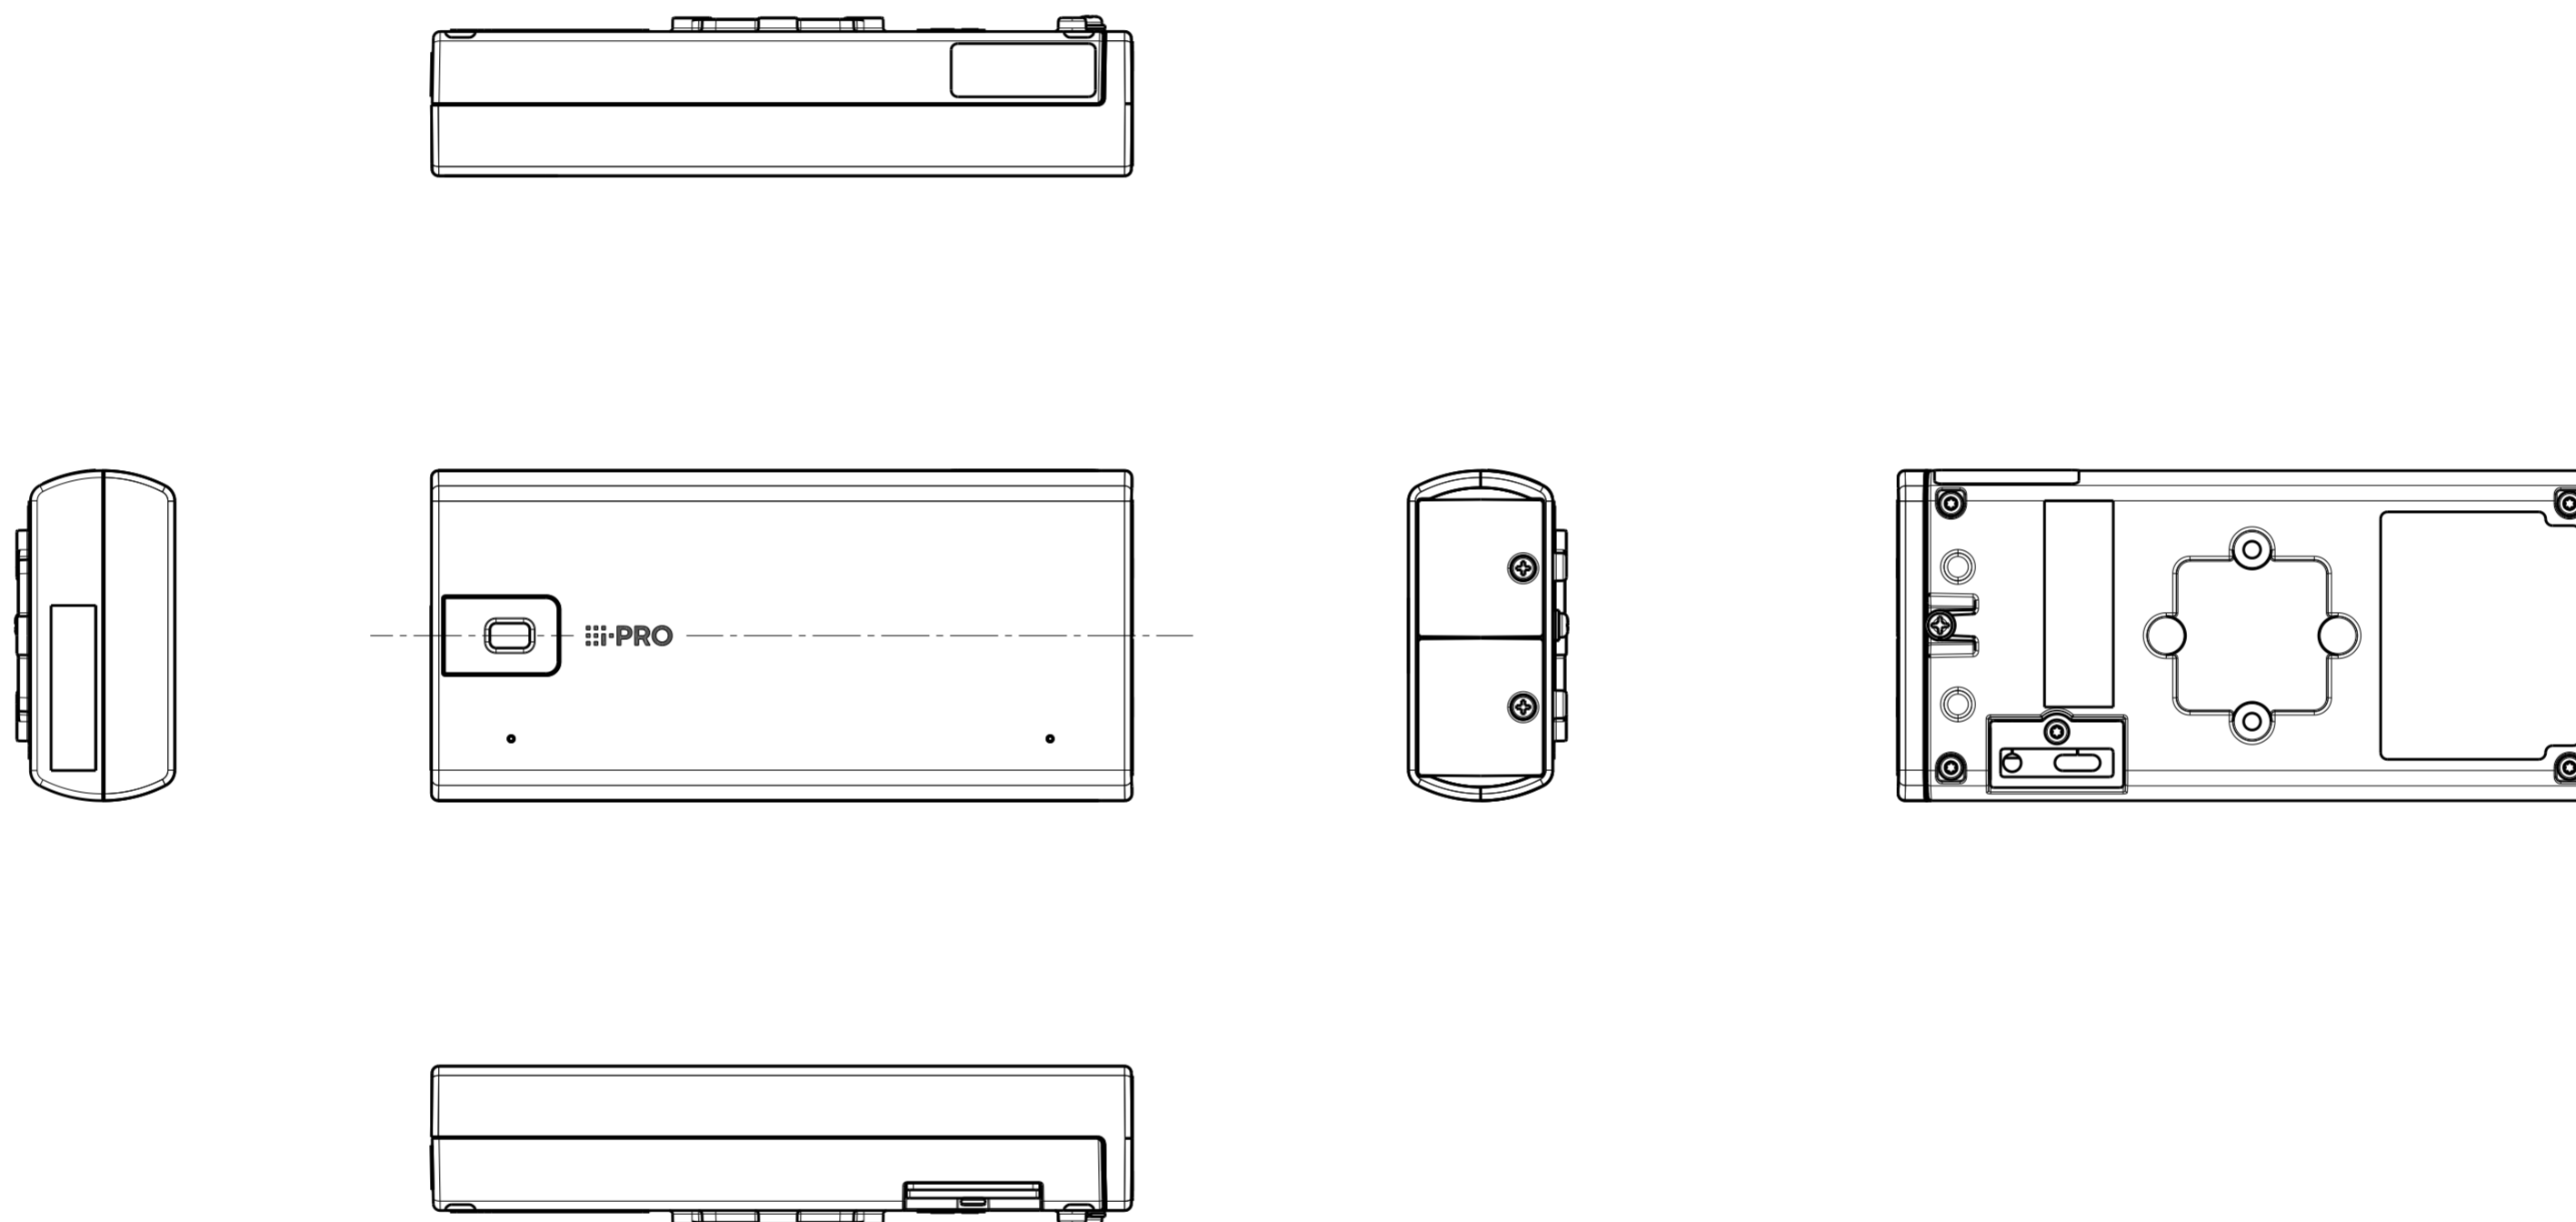

1/4-20UNC
(Depth 5.5 mm (7/32 inches))

View A

Mass : Approx. 185 g {0.41 lbs}

WV-S7130UX

Without Mount base

Mass : Approx. 157 g {0.35 lbs} (Without Mount base)

WV-S7130UX

Inside of side cover
(S=2:1)

Attach to WV-Q180UX

WV-S7130UX

With Protection cover

Attach to WV-Q180UX

Mass : Approx. 197 g {0.43 lbs}
 Approx. 169 g {0.37 lbs} (Without Mount base)

WV-S7130UX