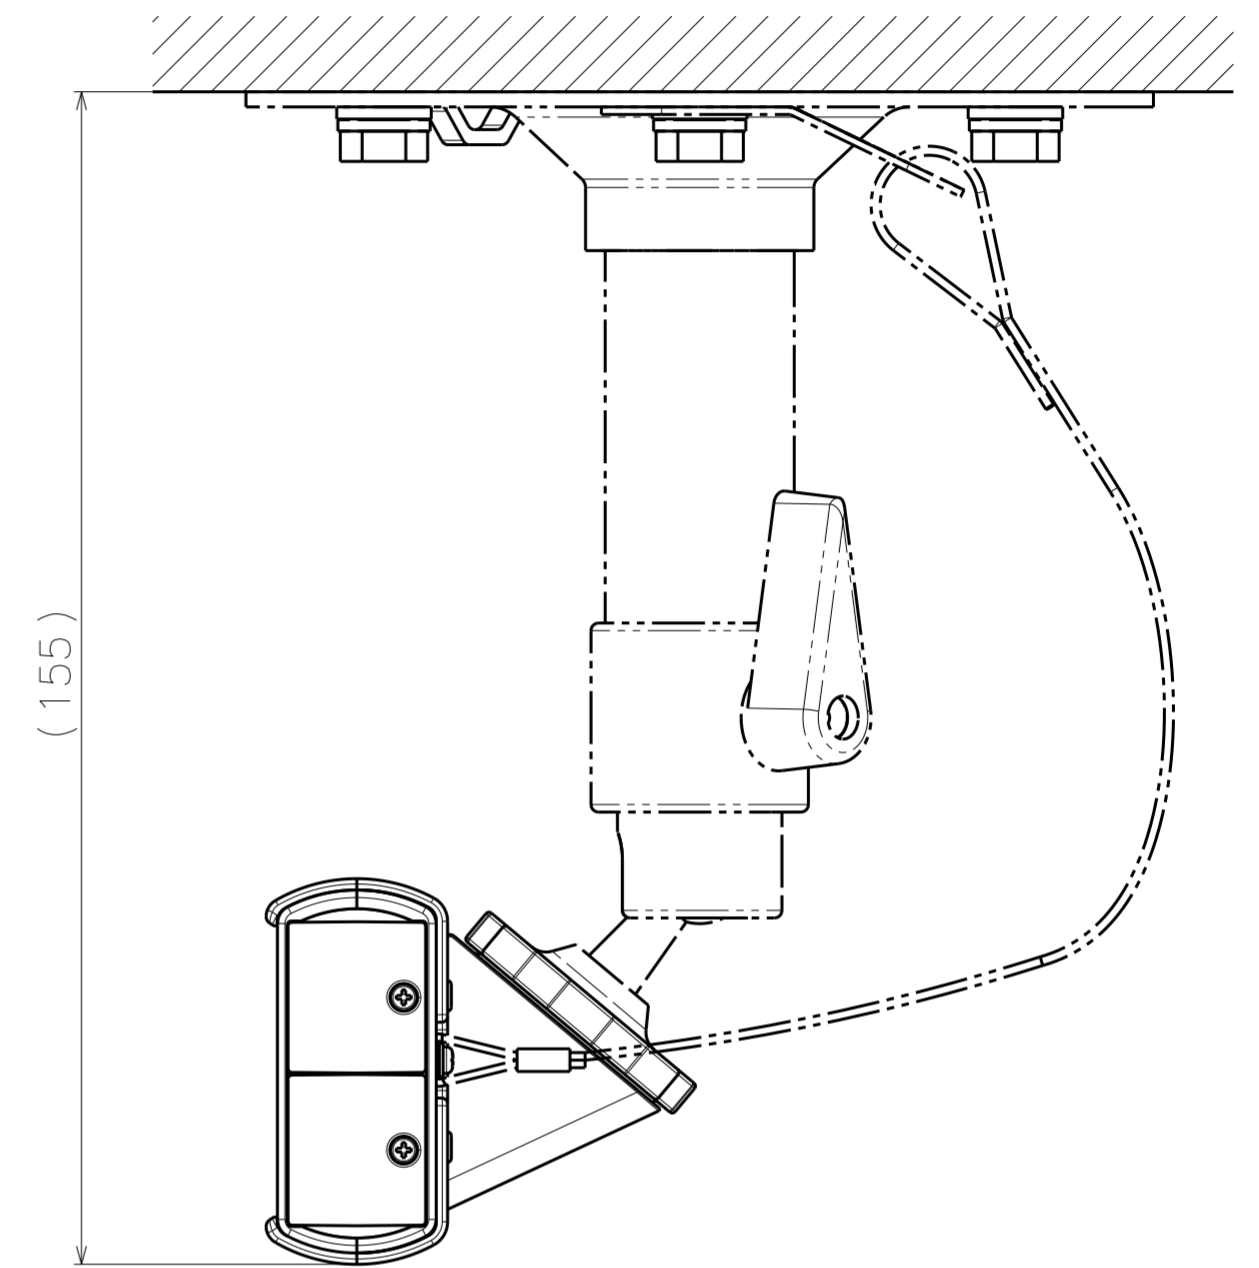

1/4-20UNC
(Depth 5.5 mm (7/32 inches))

View A

Mass : Approx. 185 g {0.41 lbs}

WV-S7130UX

Without Mount base

Mass : Approx. 157 g {0.35 lbs} (Without Mount base)

WV-S7130UX

Inside of side cover
(S=2:1)

Attach to WV-Q180UX

WV-S7130UX

With Protection cover

Attach to WV-Q180UX

Mass : Approx. 197 g {0.43 lbs}
 Approx. 169 g {0.37 lbs} (Without Mount base)

WV-S7130UX