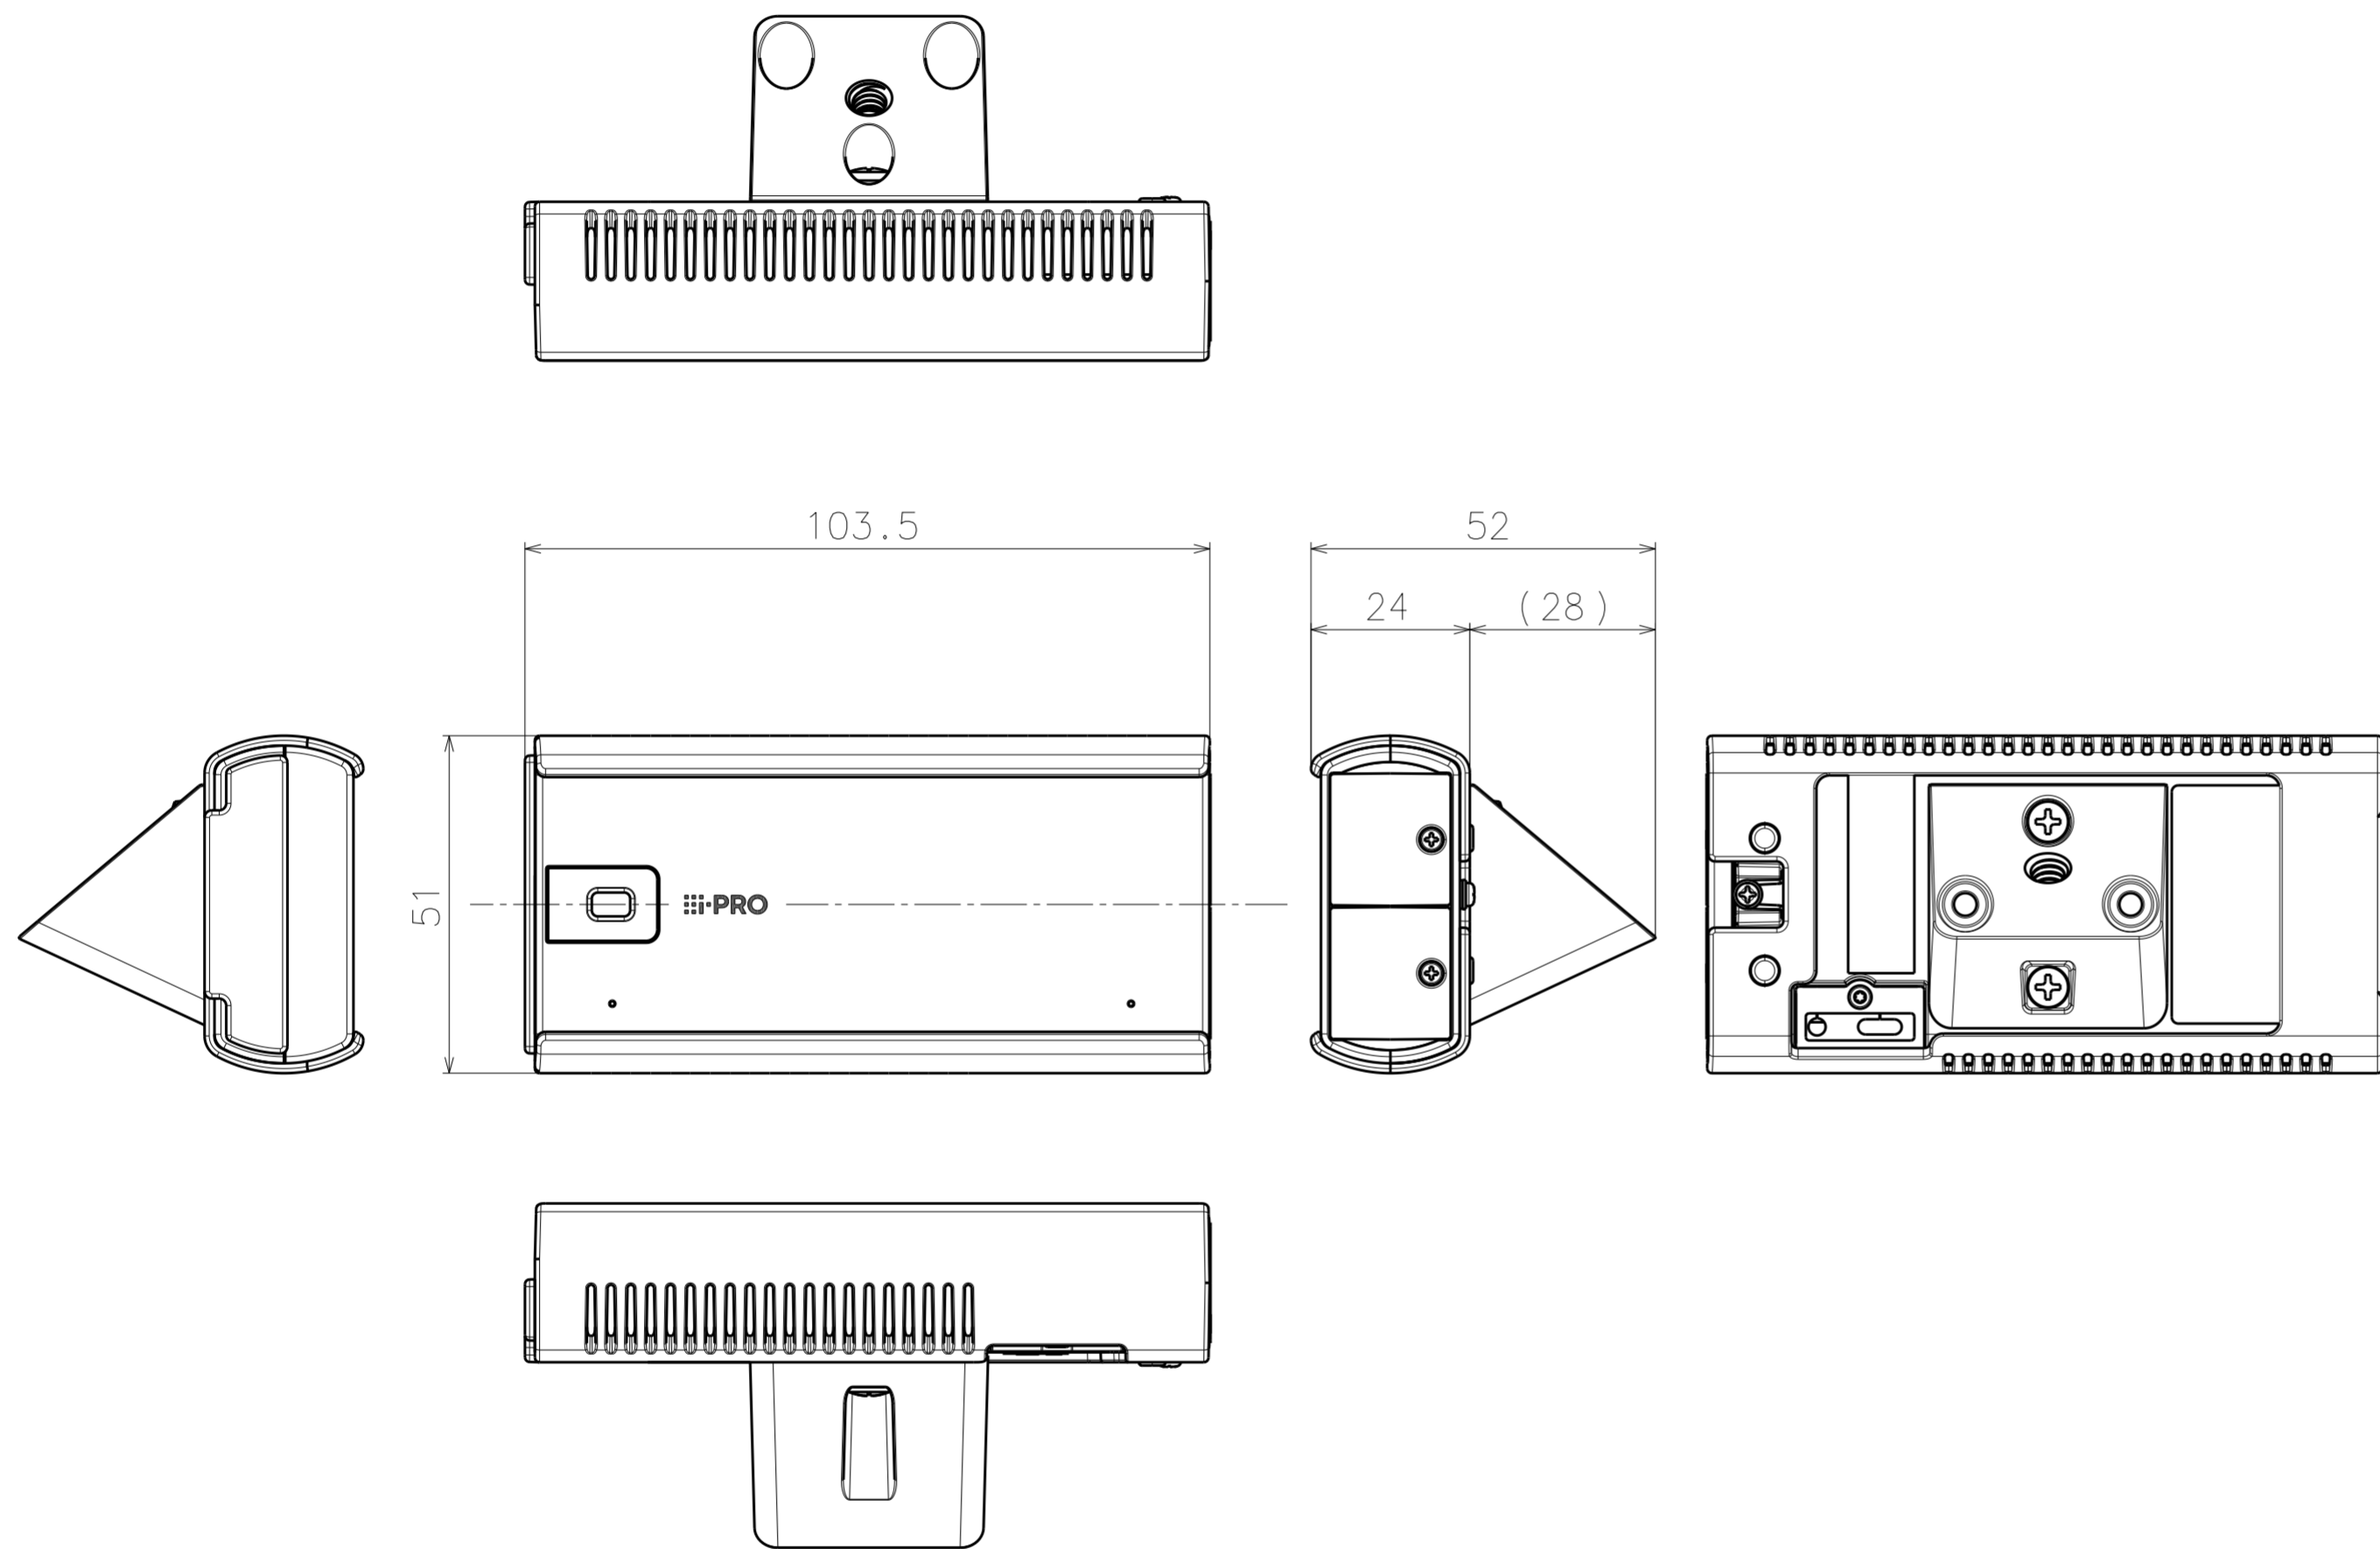

1/4-20UNC
(Depth 5.5 mm (7/32 inches))

View A

Mass : Approx. 185 g {0.41 lbs}

WV-S7130UX

Without Mount base

Mass : Approx. 157 g {0.35 lbs} (Without Mount base)

WV-S7130UX

Inside of side cover
(S=2:1)

Attach to WV-Q180UX

WV-S7130UX

With Protection cover

Attach to WV-Q180UX

Mass : Approx. 197 g {0.43 lbs}
 Approx. 169 g {0.37 lbs} (Without Mount base)

WV-S7130UX