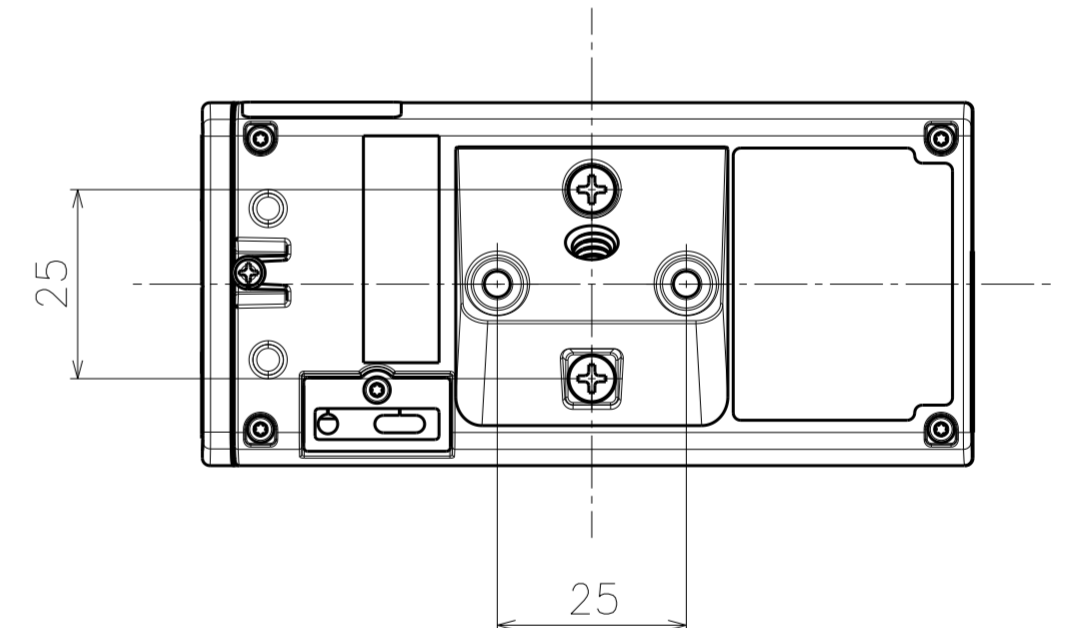

1/4-20UNC
(Depth 5.5 mm (7/32 inches))

View A

Mass : Approx. 185 g {0.41 lbs}

WV-S7130UX

Without Mount base

Mass : Approx. 157 g {0.35 lbs} (Without Mount base)

WV-S7130UX

Inside of side cover
(S=2:1)

Attach to WV-Q180UX

WV-S7130UX

With Protection cover

Attach to WV-Q180UX

Mass : Approx. 197 g {0.43 lbs}
 Approx. 169 g {0.37 lbs} (Without Mount base)

WV-S7130UX