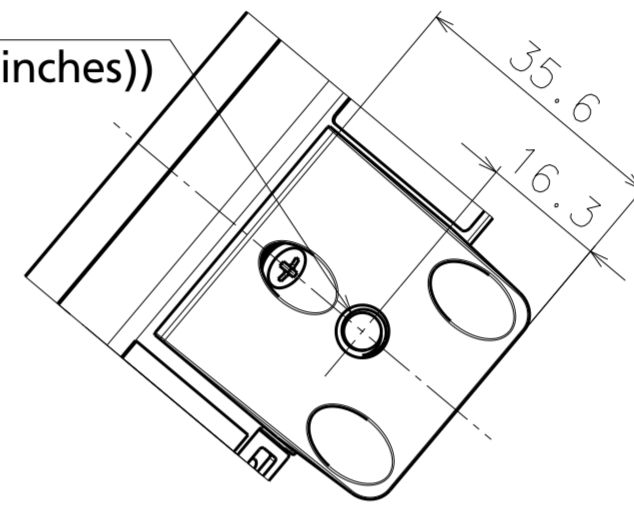

1/4-20UNC
(Depth 5.5 mm (7/32 inches))

View A

Mass : Approx. 185 g {0.41 lbs}

WV-S7130UX

Without Mount base

Mass : Approx. 157 g {0.35 lbs} (Without Mount base)

WV-S7130UX

Inside of side cover
(S=2:1)

Attach to WV-Q180UX

WV-S7130UX

With Protection cover

Attach to WV-Q180UX

Mass : Approx. 197 g {0.43 lbs}
 Approx. 169 g {0.37 lbs} (Without Mount base)

WV-S7130UX