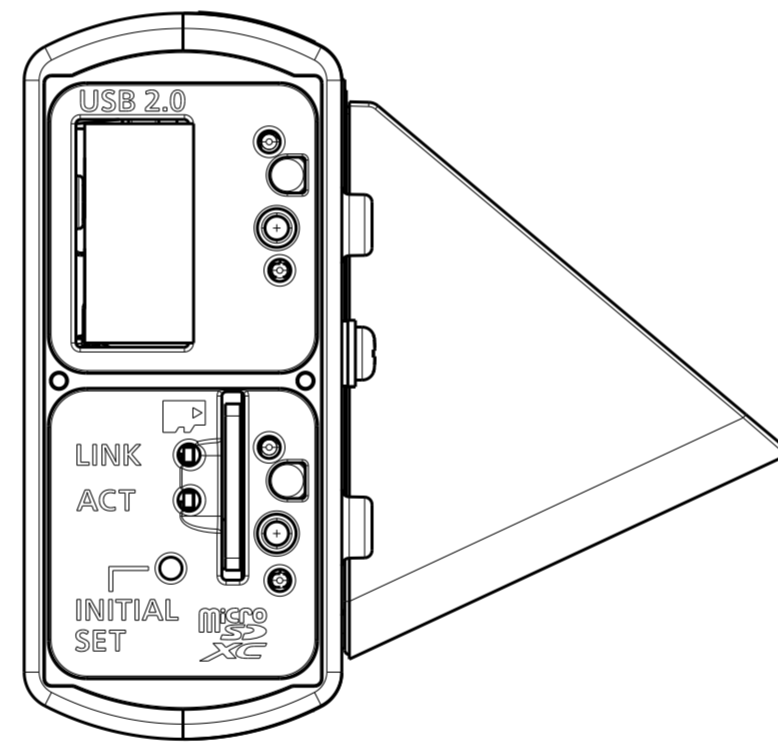

1/4-20UNC
(Depth 5.5 mm (7/32 inches))

View A

Mass : Approx. 185 g {0.41 lbs}

WV-S7130UX

Without Mount base

Mass : Approx. 157 g {0.35 lbs} (Without Mount base)

WV-S7130UX

Inside of side cover
(S=2:1)

Attach to WV-Q180UX

WV-S7130UX

With Protection cover

Attach to WV-Q180UX

Mass : Approx. 197 g {0.43 lbs}
 Approx. 169 g {0.37 lbs} (Without Mount base)

WV-S7130UX