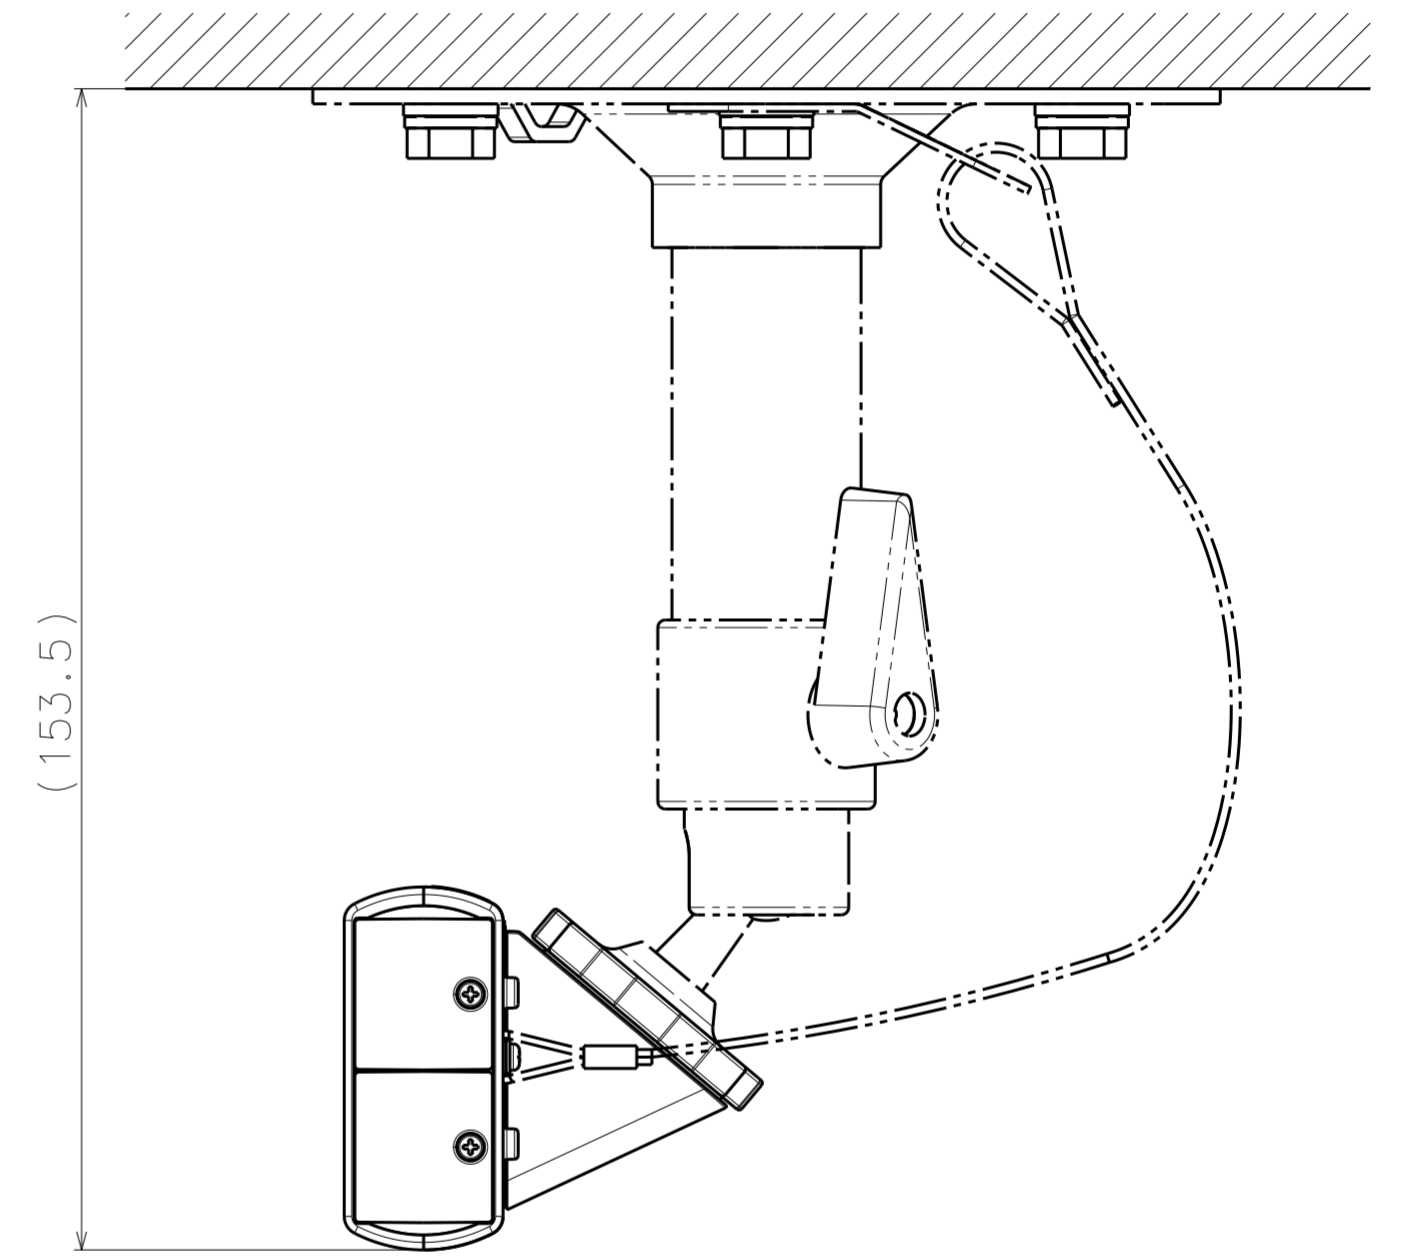

1/4-20UNC
(Depth 5.5 mm (7/32 inches))

View A

Mass : Approx. 185 g {0.41 lbs}

WV-S7130UX

Without Mount base

Mass : Approx. 157 g {0.35 lbs} (Without Mount base)

WV-S7130UX

Inside of side cover
(S=2:1)

Attach to WV-Q180UX

WV-S7130UX

With Protection cover

Attach to WV-Q180UX

Mass : Approx. 197 g {0.43 lbs}
 Approx. 169 g {0.37 lbs} (Without Mount base)

WV-S7130UX