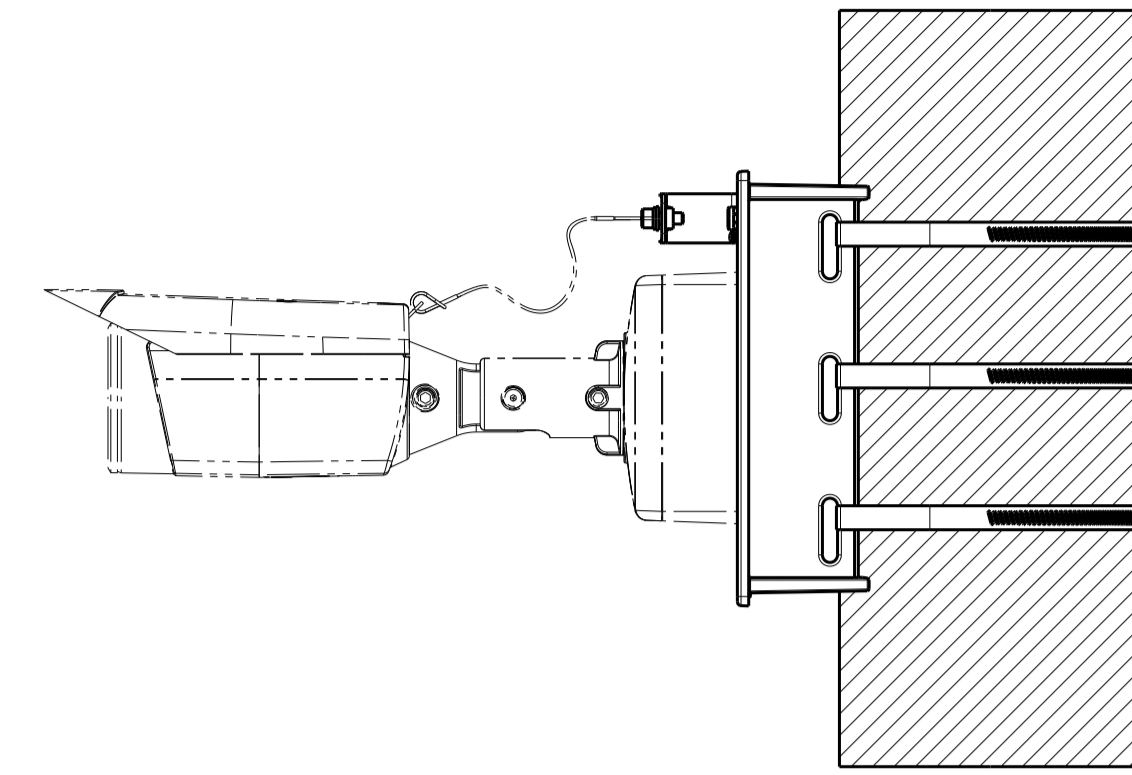

Model number	Color
WV-QPL500-W (WV-QPL500-WUYS)	i-PRO white
WV-QPL500-B (WV-QPL500-BZYS)	Black

	投影面積/Projected area
正面図/Front-view	0.032 (m2)
側面図/Side-view	0.016 (m2)
平面図/Top-view	0.001 (m2)

Mass : Approx. 1.2 kg {2.65 lbs}

APPLICABLE INSTALLATION SCOPE
S=1:2

INSTALLATION STATUS
S=1:2

Model number	Color
WV-QPL500-W (WV-QPL500-WUYS)	i-PRO white
WV-QPL500-B (WV-QPL500-BZYS)	Black

WV-QPL500-W

	投影面積 (Projected area)
正面図/Front-view	0.032 m ²
側面図/Side-view	0.043 m ²
平面図/Top-view	0.017 m ²

Fix with 4xM10 screws
(with WV-QWL501-W)

	投影面積 (Projected area)
正面図/Front-view	0.032 m ²
側面図/Side-view	0.044 m ²
平面図/Top-view	0.032 m ²

Fix with 4xM4 screws
(with WV-X1571N and Adapter box)

	投影面積 (Projected area)
正面図/Front-view	0.032 m ²
側面図/Side-view	0.03 m ²
平面図/Top-view	0.018 m ²

Fix with 4xM4 screws
(with WV-U1532L and WV-QJB500-W)

WV-QPL500-B

	投影面積/Projected area
正面図/Front-view	0.032 (m2)
側面図/Side-view	0.046 (m2)
平面図/Top-view	0.034 (m2)

Fix with 4xM4 screws
(with WV-S1536LN-B)

Model number	Color
WV-QPL500-W (WV-QPL500-WUYS)	i-PRO white
WV-QPL500-B (WV-QPL500-BZYS)	Black