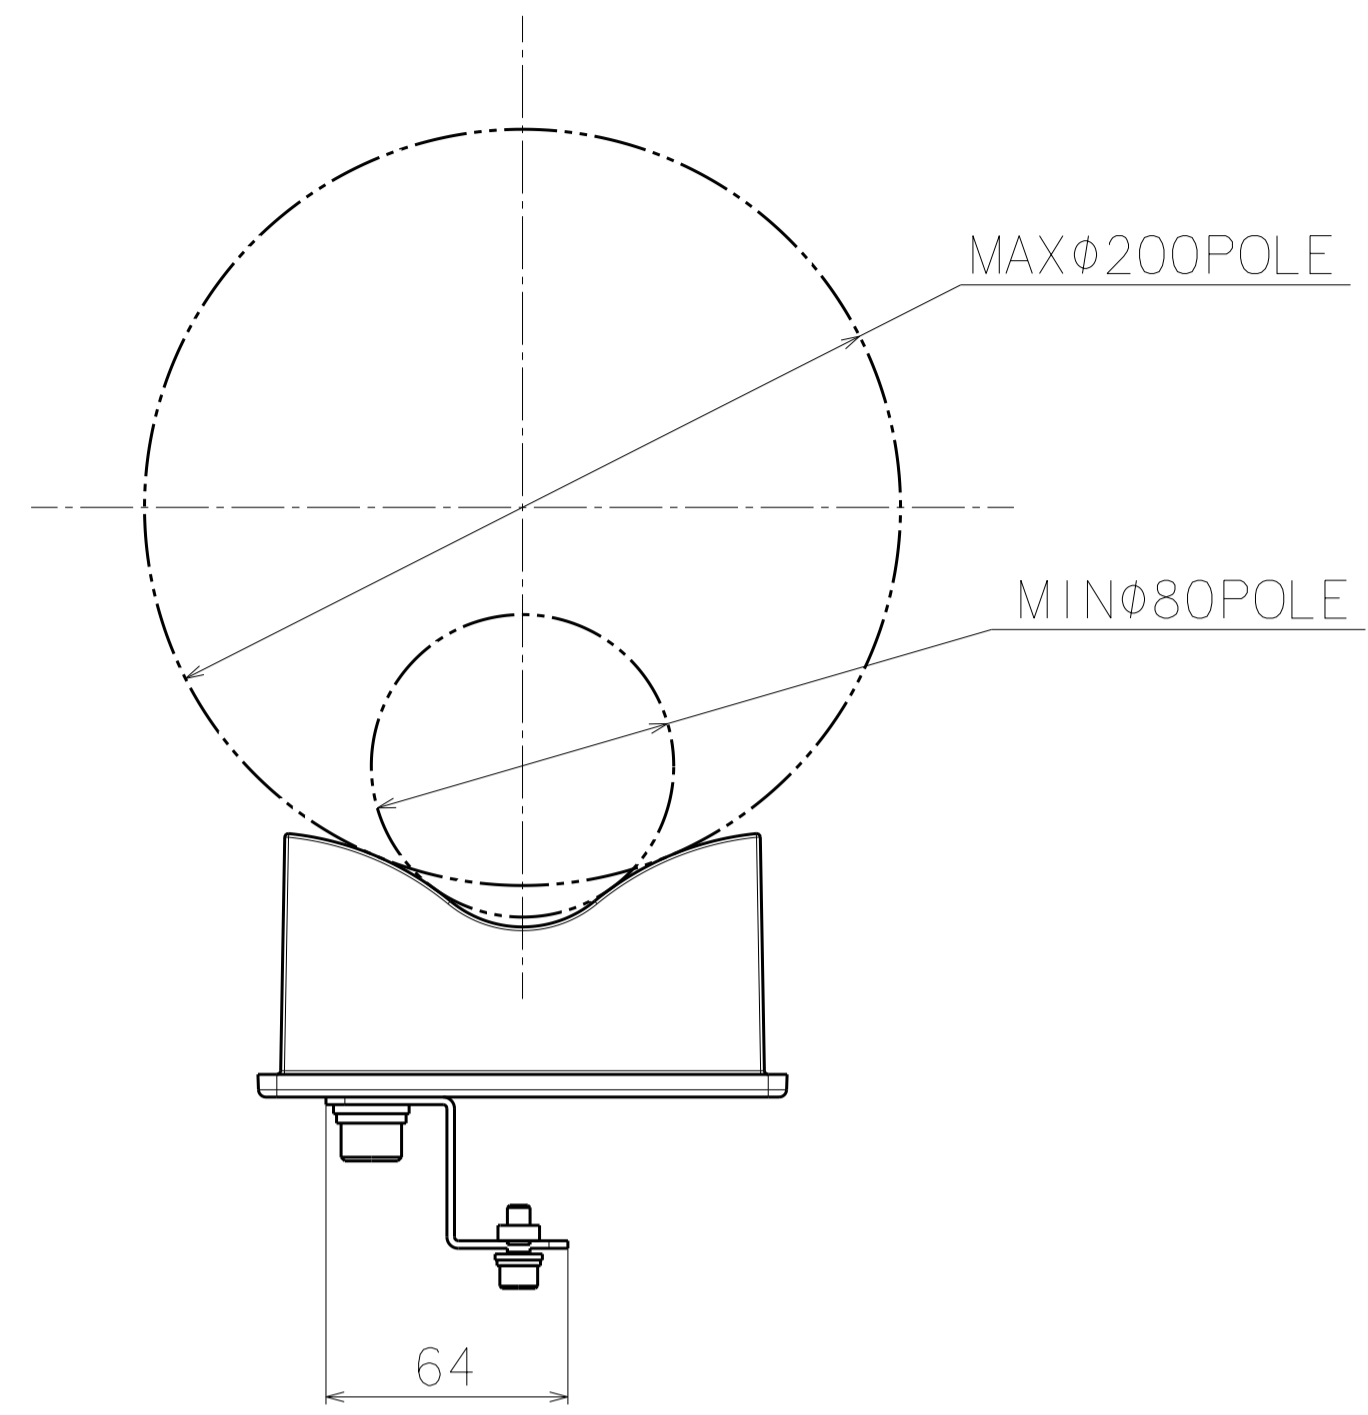

Model number	Color
WV-QPL500-W (WV-QPL500-WUYS)	i-PRO white
WV-QPL500-B (WV-QPL500-BZYS)	Black

	投影面積/Projected area
正面図/Front-view	0.032 (m2)
側面図/Side-view	0.016 (m2)
平面図/Top-view	0.001 (m2)

Mass : Approx. 1.2 kg {2.65 lbs}

APPLICABLE INSTALLATION SCOPE
S=1:2

INSTALLATION STATUS
S=1:2

Model number	Color
WV-QPL500-W (WV-QPL500-WUYS)	i-PRO white
WV-QPL500-B (WV-QPL500-BZYS)	Black

WV-QPL500-W

	投影面積 (Projected area)
正面図/Front-view	0.032 m ²
側面図/Side-view	0.043 m ²
平面図/Top-view	0.017 m ²

Fix with 4xM10 screws
(with WV-QWL501-W)

	投影面積 (Projected area)
正面図/Front-view	0.032 m ²
側面図/Side-view	0.044 m ²
平面図/Top-view	0.032 m ²

Fix with 4xM4 screws
(with WV-X1571N and Adapter box)

	投影面積 (Projected area)
正面図/Front-view	0.032 m ²
側面図/Side-view	0.03 m ²
平面図/Top-view	0.018 m ²

Fix with 4xM4 screws
(with WV-U1532L and WV-QJB500-W)

WV-QPL500-B

	投影面積/Projected area
正面図/Front-view	0.032 (m2)
側面図/Side-view	0.046 (m2)
平面図/Top-view	0.034 (m2)

Fix with 4xM4 screws
(with WV-S1536LN-B)

Model number	Color
WV-QPL500-W (WV-QPL500-WUYS)	i-PRO white
WV-QPL500-B (WV-QPL500-BZYS)	Black