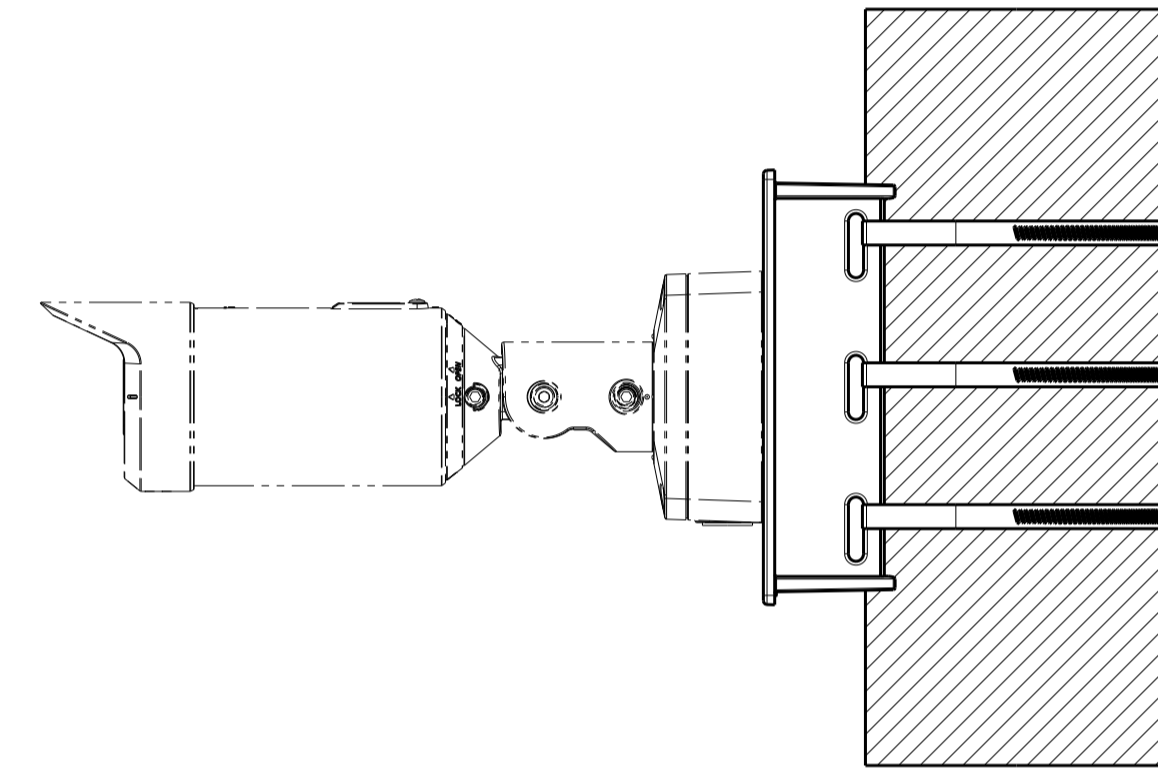

APPLICABLE INSTALLATION SCOPE
S=1:2

INSTALLATION STATUS
S=1:2

Model number	Color
WV-QPL500-W (WV-QPL500-WUYS)	i-PRO white
WV-QPL500-B (WV-QPL500-BZYS)	Black

WV-QPL500-W

	投影面積 (Projected area)
正面図/Front-view	0.032 m ²
側面図/Side-view	0.043 m ²
平面図/Top-view	0.017 m ²

Fix with 4xM10 screws
(with WV-QWL501-W)

	投影面積 (Projected area)
正面図/Front-view	0.032 m ²
側面図/Side-view	0.044 m ²
平面図/Top-view	0.032 m ²

Fix with 4xM4 screws
(with WV-X1571N and Adapter box)

	投影面積 (Projected area)
正面図/Front-view	0.032 m ²
側面図/Side-view	0.03 m ²
平面図/Top-view	0.018 m ²

Fix with 4xM4 screws
(with WV-U1532L)

	投影面積/Projected area
正面図/Front-view	0.032 (m2)
側面図/Side-view	0.046 (m2)
平面図/Top-view	0.034 (m2)

Fix with 4xM4 screws
(with WV-S1536LN)

	投影面積/Projected area
正面図/Front-view	0.032 (m2)
側面図/Side-view	0.035 (m2)
平面図/Top-view	0.023 (m2)

Fix with 4xM4 screws
(with WV-U1532L and WV-QJB500-W)

WV-QPL500-B

	投影面積/Projected area
正面図/Front-view	0.032 (m2)
側面図/Side-view	0.046 (m2)
平面図/Top-view	0.034 (m2)

Fix with 4xM4 screws
(with WV-S1536LN-B)

Model number	Color
WV-QPL500-W (WV-QPL500-WUYS)	i-PRO white
WV-QPL500-B (WV-QPL500-BZYS)	Black