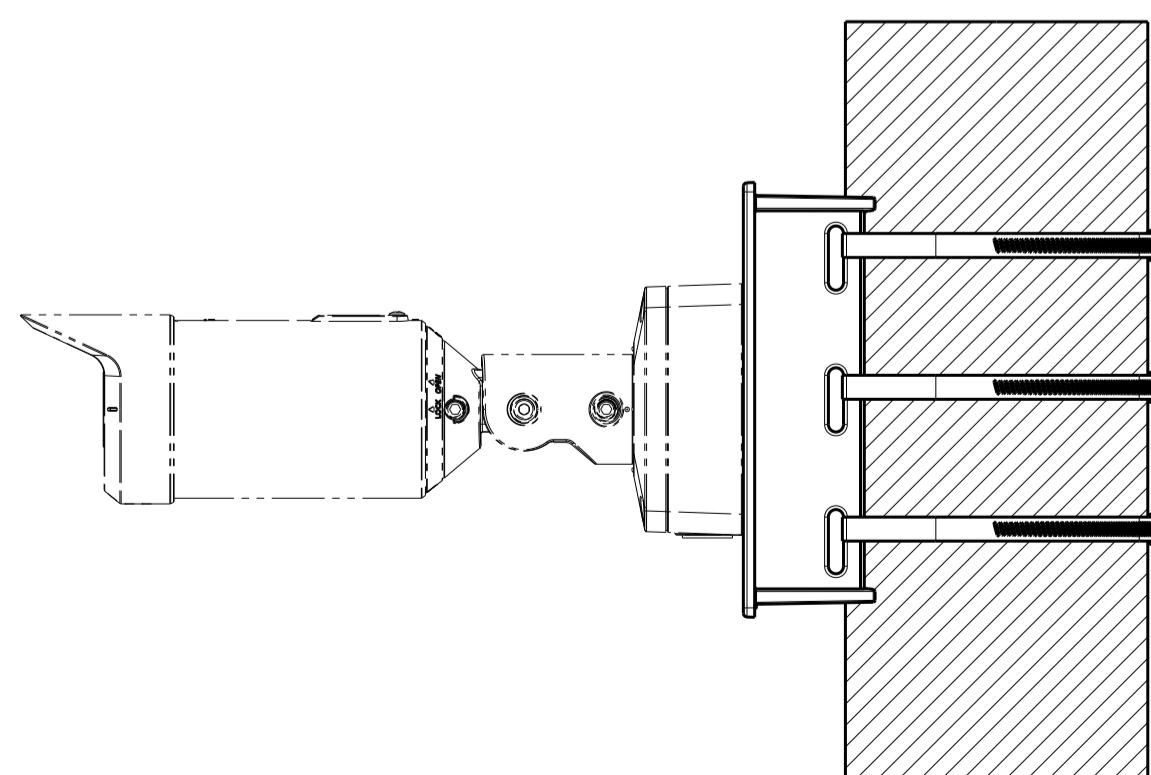

APPLICABLE INSTALLATION SCOPE
S=1:2

INSTALLATION STATUS
S=1:2

Model number	Color
WV-QPL500-W (WV-QPL500-WUYS)	i-PRO white
WV-QPL500-B (WV-QPL500-BZYS)	Black

WV-QPL500-W

	投影面積 (Projected area)
正面図/Front-view	0.032 m ²
側面図/Side-view	0.043 m ²
平面図/Top-view	0.017 m ²

Fix with 4xM10 screws
(with WV-QWL501-W)

	投影面積 (Projected area)
正面図/Front-view	0.032 m ²
側面図/Side-view	0.044 m ²
平面図/Top-view	0.032 m ²

Fix with 4xM4 screws
(with WV-X1571N and Adapter box)

	投影面積 (Projected area)
正面図/Front-view	0.032 m ²
側面図/Side-view	0.03 m ²
平面図/Top-view	0.018 m ²

Fix with 4xM4 screws
(with WV-U1532L)

	投影面積/Projected area
正面図/Front-view	0.032 (m2)
側面図/Side-view	0.046 (m2)
平面図/Top-view	0.034 (m2)

Fix with 4xM4 screws
(with WV-S1536LN)

	投影面積/Projected area
正面図/Front-view	0.032 (m2)
側面図/Side-view	0.035 (m2)
平面図/Top-view	0.023 (m2)

Fix with 4xM4 screws
(with WV-U1532L and WV-QJB500-W)

WV-QPL500-B

	投影面積/Projected area
正面図/Front-view	0.032 (m2)
側面図/Side-view	0.046 (m2)
平面図/Top-view	0.034 (m2)

Fix with 4xM4 screws
(with WV-S1536LN-B)

Model number	Color
WV-QPL500-W (WV-QPL500-WUYS)	i-PRO white
WV-QPL500-B (WV-QPL500-BZYS)	Black