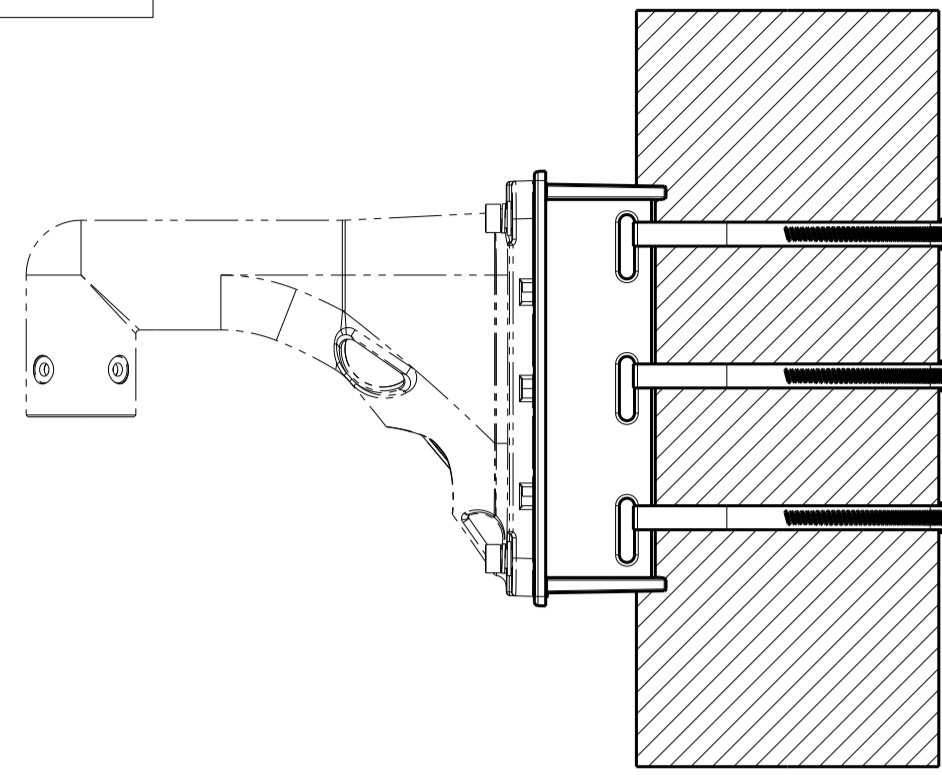

Model number	Color
WV-QPL500-W (WV-QPL500-WUYS)	i-PRO white
WV-QPL500-B (WV-QPL500-BZYS)	Black

	投影面積/Projected area
正面図/Front-view	0.032 (m2)
側面図/Side-view	0.016 (m2)
平面図/Top-view	0.001 (m2)

Mass : Approx. 1.2 kg {2.65 lbs}

APPLICABLE INSTALLATION SCOPE
S=1:2

INSTALLATION STATUS
S=1:2

Model number	Color
WV-QPL500-W (WV-QPL500-WUYS)	i-PRO white
WV-QPL500-B (WV-QPL500-BZYS)	Black

WV-QPL500-W

	投影面積 (Projected area)
正面図/Front-view	0.032 m ²
側面図/Side-view	0.043 m ²
平面図/Top-view	0.017 m ²

Fix with 4xM10 screws
(with WV-QWL501-W)

	投影面積 (Projected area)
正面図/Front-view	0.032 m ²
側面図/Side-view	0.044 m ²
平面図/Top-view	0.032 m ²

Fix with 4xM4 screws
(with WV-X1571N and Adapter box)

	投影面積 (Projected area)
正面図/Front-view	0.032 m ²
側面図/Side-view	0.03 m ²
平面図/Top-view	0.018 m ²

Fix with 4xM4 screws
(with WV-U1532L and WV-QJB500-W)

WV-QPL500-B

	投影面積/Projected area
正面図/Front-view	0.032 (m2)
側面図/Side-view	0.046 (m2)
平面図/Top-view	0.034 (m2)

Fix with 4xM4 screws
(with WV-S1536LN-B)

Model number	Color
WV-QPL500-W (WV-QPL500-WUYS)	i-PRO white
WV-QPL500-B (WV-QPL500-BZYS)	Black