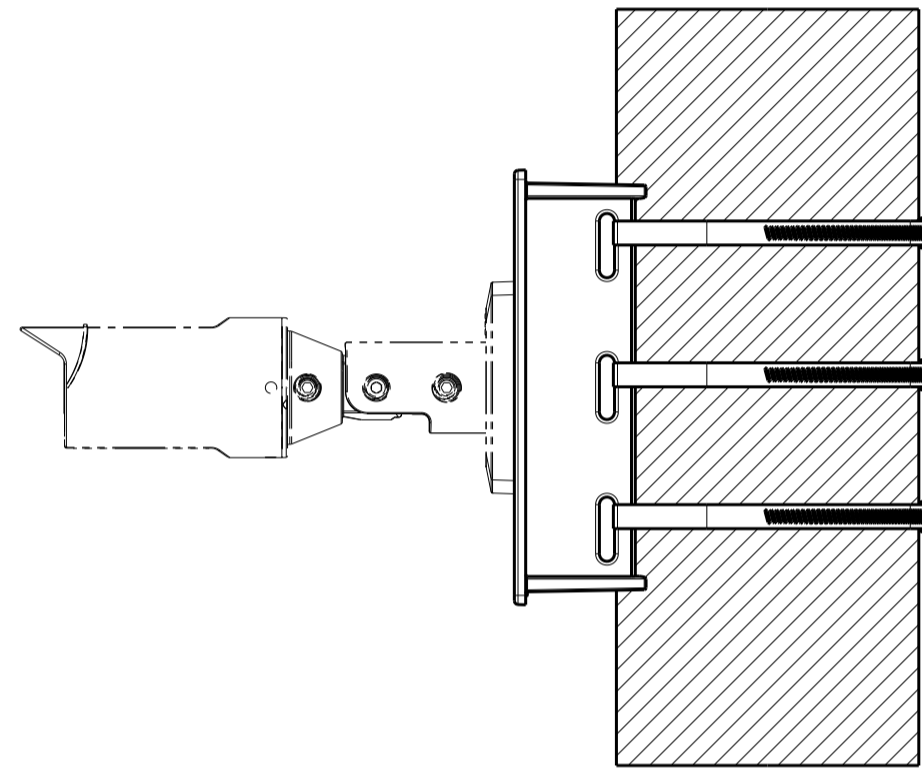

Model number	Color
WV-QPL500-W (WV-QPL500-WUYS)	i-PRO white
WV-QPL500-B (WV-QPL500-BZYS)	Black

	投影面積/Projected area
正面図/Front-view	0.032 (m2)
側面図/Side-view	0.016 (m2)
平面図/Top-view	0.001 (m2)

Mass : Approx. 1.2 kg {2.65 lbs}

APPLICABLE INSTALLATION SCOPE
S=1:2

INSTALLATION STATUS
S=1:2

Model number	Color
WV-QPL500-W (WV-QPL500-WUYS)	i-PRO white
WV-QPL500-B (WV-QPL500-BZYS)	Black

WV-QPL500-W

	投影面積 (Projected area)
正面図/Front-view	0.032 m ²
側面図/Side-view	0.043 m ²
平面図/Top-view	0.017 m ²

Fix with 4xM10 screws
(with WV-QWL501-W)

	投影面積 (Projected area)
正面図/Front-view	0.032 m ²
側面図/Side-view	0.044 m ²
平面図/Top-view	0.032 m ²

Fix with 4xM4 screws
(with WV-X1571N and Adapter box)

	投影面積 (Projected area)
正面図/Front-view	0.032 m ²
側面図/Side-view	0.03 m ²
平面図/Top-view	0.018 m ²

Fix with 4xM4 screws
(with WV-U1532L and WV-QJB500-W)

WV-QPL500-B

	投影面積/Projected area
正面図/Front-view	0.032 (m2)
側面図/Side-view	0.046 (m2)
平面図/Top-view	0.034 (m2)

Fix with 4xM4 screws
(with WV-S1536LN-B)

Model number	Color
WV-QPL500-W (WV-QPL500-WUYS)	i-PRO white
WV-QPL500-B (WV-QPL500-BZYS)	Black