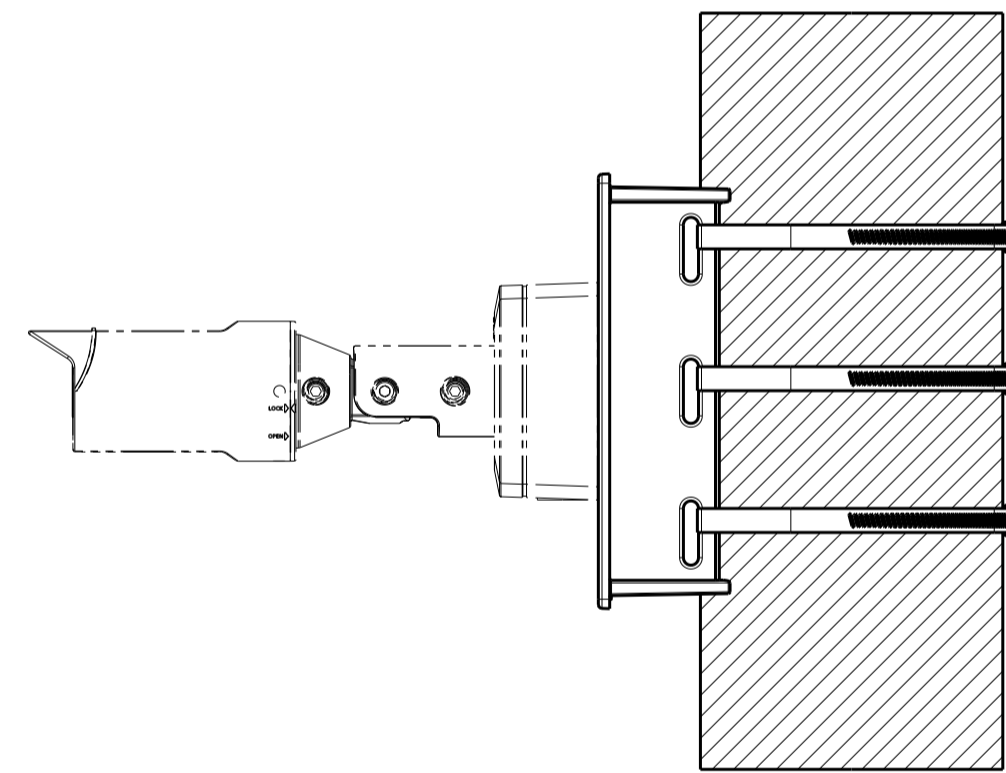

APPLICABLE INSTALLATION SCOPE
S=1:2

INSTALLATION STATUS
S=1:2

Model number	Color
WV-QPL500-W (WV-QPL500-WUYS)	i-PRO white
WV-QPL500-B (WV-QPL500-BZYS)	Black

WV-QPL500-W

	投影面積 (Projected area)
正面図/Front-view	0.032 m ²
側面図/Side-view	0.043 m ²
平面図/Top-view	0.017 m ²

Fix with 4xM10 screws
(with WV-QWL501-W)

	投影面積 (Projected area)
正面図/Front-view	0.032 m ²
側面図/Side-view	0.044 m ²
平面図/Top-view	0.032 m ²

Fix with 4xM4 screws
(with WV-X1571N and Adapter box)

	投影面積 (Projected area)
正面図/Front-view	0.032 m ²
側面図/Side-view	0.03 m ²
平面図/Top-view	0.018 m ²

Fix with 4xM4 screws
(with WV-U1532L)

	投影面積/Projected area
正面図/Front-view	0.032 (m2)
側面図/Side-view	0.046 (m2)
平面図/Top-view	0.034 (m2)

Fix with 4xM4 screws
(with WV-S1536LN)

	投影面積/Projected area
正面図/Front-view	0.032 (m2)
側面図/Side-view	0.035 (m2)
平面図/Top-view	0.023 (m2)

Fix with 4xM4 screws
(with WV-U1532L and WV-QJB500-W)

WV-QPL500-B

	投影面積/Projected area
正面図/Front-view	0.032 (m2)
側面図/Side-view	0.046 (m2)
平面図/Top-view	0.034 (m2)

Fix with 4xM4 screws
(with WV-S1536LN-B)

Model number	Color
WV-QPL500-W (WV-QPL500-WUYS)	i-PRO white
WV-QPL500-B (WV-QPL500-BZYS)	Black