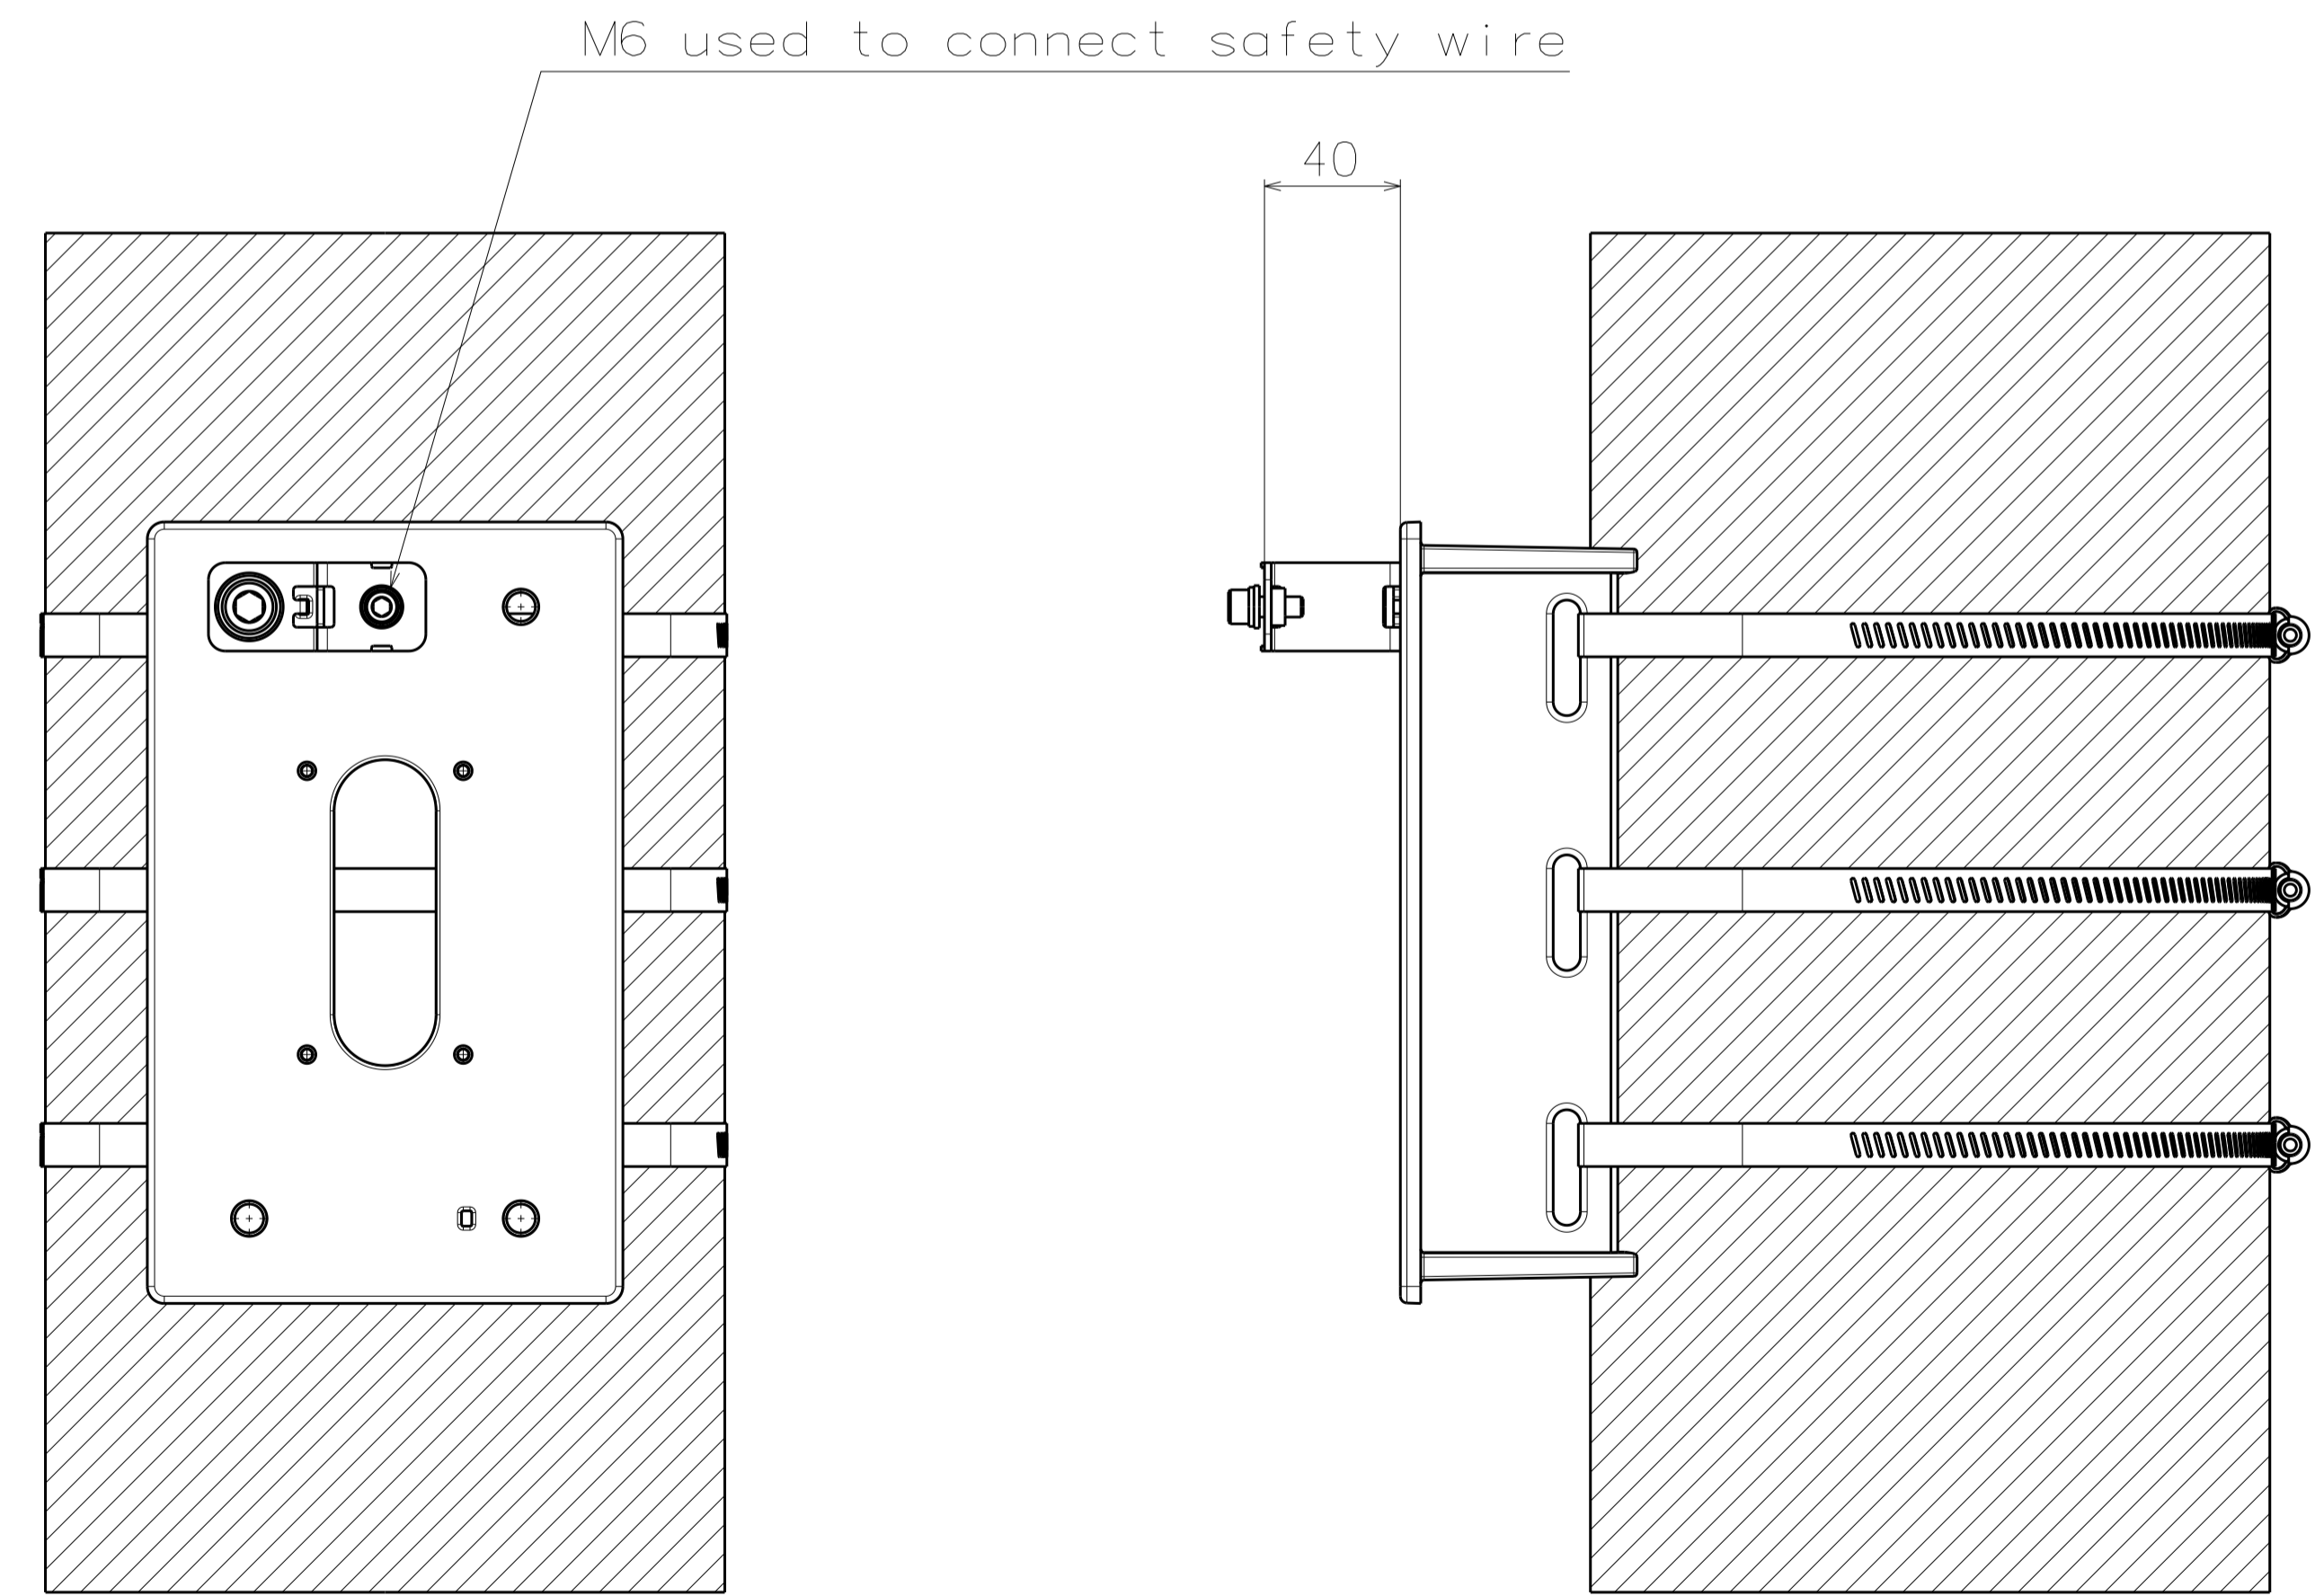

Model number	Color
WV-QPL500-W (WV-QPL500-WUYS)	i-PRO white
WV-QPL500-B (WV-QPL500-BZYS)	Black

	投影面積/Projected area
正面図/Front-view	0.032 (m2)
側面図/Side-view	0.016 (m2)
平面図/Top-view	0.001 (m2)

Mass : Approx. 1.2 kg {2.65 lbs}

APPLICABLE INSTALLATION SCOPE
S=1:2

INSTALLATION STATUS
S=1:2

Model number	Color
WV-QPL500-W (WV-QPL500-WUYS)	i-PRO white
WV-QPL500-B (WV-QPL500-BZYS)	Black

WV-QPL500-W

	投影面積 (Projected area)
正面図/Front-view	0.032 m ²
側面図/Side-view	0.043 m ²
平面図/Top-view	0.017 m ²

Fix with 4xM10 screws
(with WV-QWL501-W)

	投影面積 (Projected area)
正面図/Front-view	0.032 m ²
側面図/Side-view	0.044 m ²
平面図/Top-view	0.032 m ²

Fix with 4xM4 screws
(with WV-X1571N and Adapter box)

	投影面積 (Projected area)
正面図/Front-view	0.032 m ²
側面図/Side-view	0.03 m ²
平面図/Top-view	0.018 m ²

Fix with 4xM4 screws
(with WV-U1532L and WV-QJB500-W)

WV-QPL500-B

	投影面積/Projected area
正面図/Front-view	0.032 (m2)
側面図/Side-view	0.046 (m2)
平面図/Top-view	0.034 (m2)

Fix with 4xM4 screws
(with WV-S1536LN-B)

Model number	Color
WV-QPL500-W (WV-QPL500-WUYS)	i-PRO white
WV-QPL500-B (WV-QPL500-BZYS)	Black