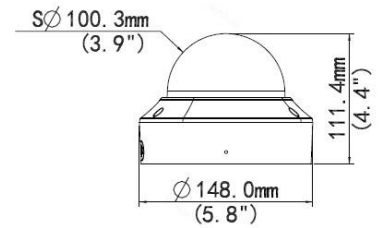

## Overview

- 8 Megapixel IR
- True WDR 120dB
- 2.8mm to 12mm varifocal lens
- H.265, H.264, MJPEG
- Support 9:16 Corridor Mode
- IP67, IK10
- Built-in Mic
- NDAA Compliant
- ONVIF Profile G, S, T

## Technical Specifications

Device			
Image Sensor:	1/2.8", 8.0 Megapixel, Progressive Scan CMOS		
Min Illumination:	Color: 0.003Lux (F1.6, AGC ON)   0Lux with IR		
Shutter Time:	Auto/Manual, 1 ~ 1/100000s		
Lens:	2.8 ~ 12mm, AF automatic focusing and motorized zoom lens		
WDR:	120 dB		
S/N:	>56dB		
Angle of View:	H: 107.4°~ 29.2°	V: 54.2°~ 16.3°	O: 111.0°~33.1°
Angle Adjustment:	Pan: 0° ~ 355°	Tilt: 0° ~ 80°	Rotate: 0° ~ 355°
3-Axis Adjustment:	Yes		
Day & Night:	IR-Cut Filter with Auto Switch (ICR)		
IR Range:	Up to 40m (131ft) IR range		
Compression Standard			
Video Compression:	H.265, H.264, MJPEG		
Video Bit Rate:	128 Kbps~16 Mbps		
Triple Stream:	Yes		
Analytics:	Cross Line, Intrusion, Enter Area, Leave Area Detection; Motion Detection, Tampering Alarm, Audio Detection		
Image			
Max. Image Resolution:	3840 x 2160		
Frame Rate:	20fps (3840 x 2160)		
ROI Codec:	Up to 8 areas		
Image Setting:	White Balance, Digital Noise Reduction, Smart IR, Flip, Dewarping, HLC, BLC		