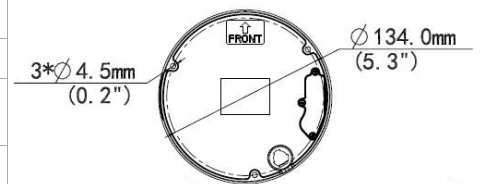

## Overview

- 8 Megapixel IR
- True WDR 120dB
- 2.8mm to 12mm varifocal lens
- H.265, H.264, MJPEG
- Support 9:16 Corridor Mode
- IP67, IK10
- Built-in Mic
- NDAA Compliant
- ONVIF Profile G, S, T

## Technical Specifications

Device			
Image Sensor:	1/2.8", 8.0 Megapixel, Progressive Scan CMOS		
Min Illumination:	Color: 0.003Lux (F1.6, AGC ON)   0Lux with IR		
Shutter Time:	Auto/Manual, 1 ~ 1/100000s		
Lens:	2.8 ~ 12mm, AF automatic focusing and motorized zoom lens		
WDR:	120 dB		
S/N:	>56dB		
Angle of View:	H: 107.4°~ 29.2°	V: 54.2°~ 16.3°	O: 111.0°~33.1°
Angle Adjustment:	Pan: 0° ~ 355°	Tilt: 0° ~ 80°	Rotate: 0° ~ 355°
3-Axis Adjustment:	Yes		
Day & Night:	IR-Cut Filter with Auto Switch (ICR)		
IR Range:	Up to 40m (131ft) IR range		
Compression Standard			
Video Compression:	H.265, H.264, MJPEG		
Video Bit Rate:	128 Kbps~16 Mbps		
Triple Stream:	Yes		
Analytics:	Cross Line, Intrusion, Enter Area, Leave Area Detection; Motion Detection, Tampering Alarm, Audio Detection		
Image			
Max. Image Resolution:	3840 x 2160		
Frame Rate:	20fps (3840 x 2160)		
ROI Codec:	Up to 8 areas		
Image Setting:	White Balance, Digital Noise Reduction, Smart IR, Flip, Dewarping, HLC, BLC		