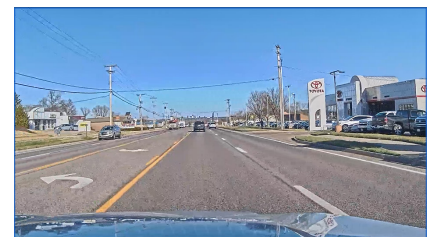

WV-VC35 (86° Field of View 16:9)