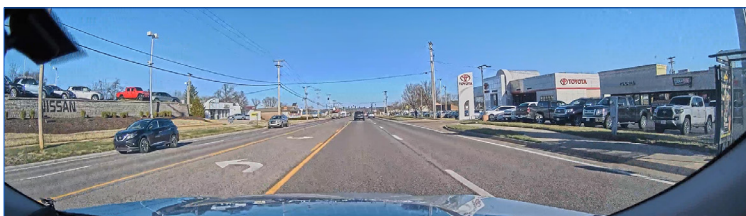

## NEW i-PRO WV-VCF41P 4K SENSOR PANORAMIC FRONT CAMERA

## WV-VCF41P PANORAMIC FRONT CAMERA

The new i-PRO WV-VCF41P 4K Sensor Panoramic Front Camera harnesses the power of the advanced Ambarella AI vision processor for AI edge applications.

i-PRO reduces your storage requirements by focusing on the view you need in front of the vehicle. This extremely wide panoramic view captures high resolution video evidence that other cameras miss.

### KEY FEATURES

- NEW** Panoramic 150° field of view for full windshield coverage
- NEW** 4K image sensor for Ultra HD image quality
- NEW** Enhanced lens and video processing for minimal edge distortion
- NEW** License plate readability maintained within a majority of the horizontal region
- NEW** Single button for Record/Stop with recording light indicator